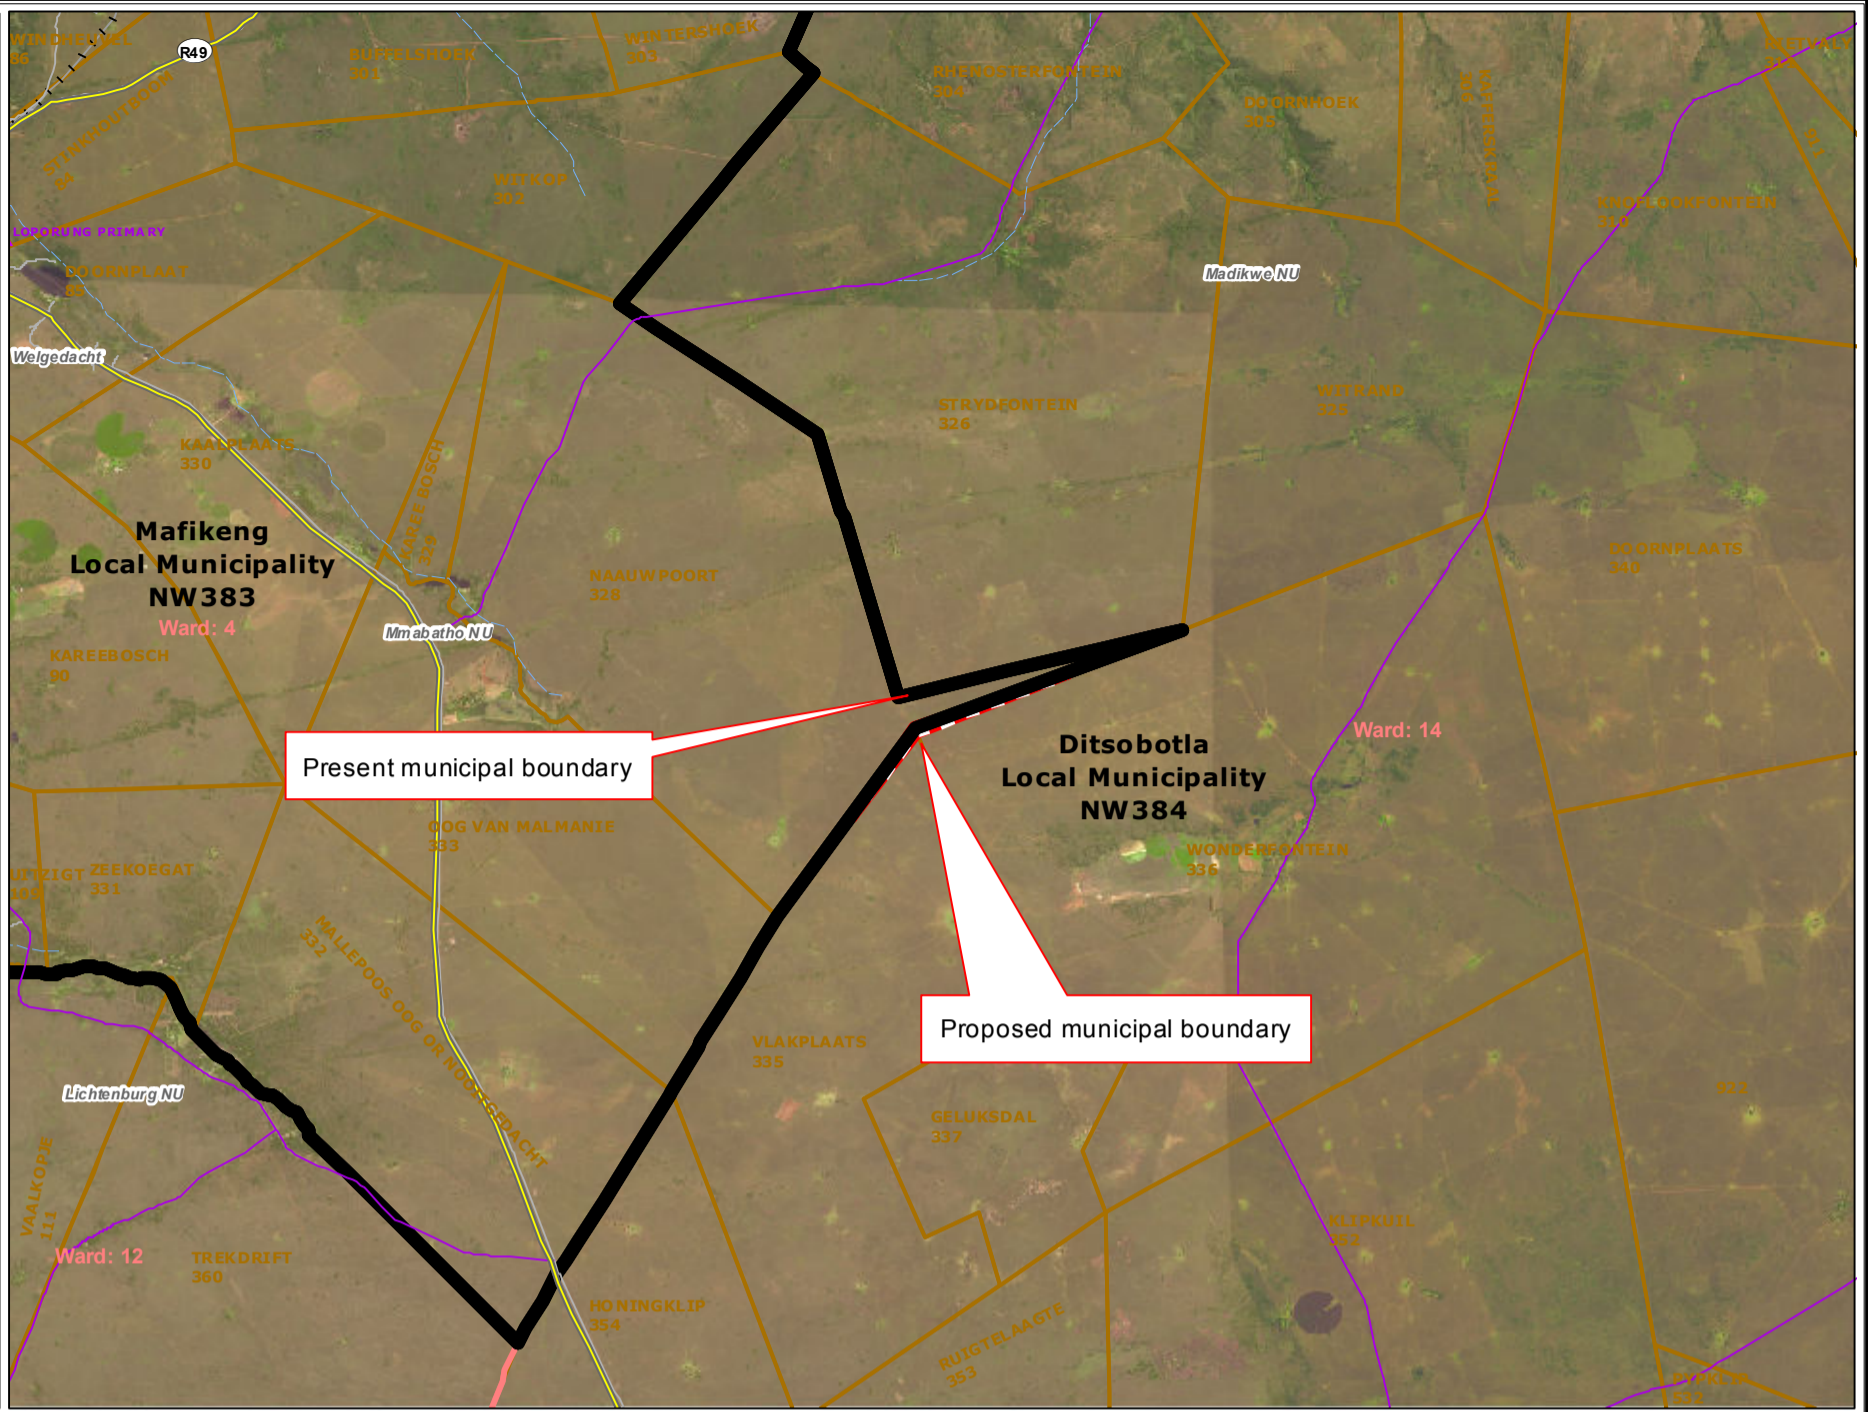

Redetermination of municipal boundaries

MAP NUMBER
DEM2274

DATE
November 2012

- Legend**
- District Municipalities
 - Local / Metro Municipalities
 - Proposed boundary change
 - Traditional Council Areas
 - Wards
 - Sub Place
 - Parent Farms
 - Dams
 - National Roads
 - Main Roads
 - Secondary Roads
 - Streets
 - Railways
 - Rivers
 - Towns
 - Schools
 - Health Facilities
 - Police Stations
 - Airports

SECTION 26 DESCRIPTION:

Proposed redetermination of the municipal boundaries of Ditsobotla Local Municipality (NW384) and Mafikeng Local Municipality (NW383), by excluding a portion of the farm Naaupoort 328 from the municipal area of Ditsobotla Local Municipality (NW384) and by including them into the municipal area of Mafikeng Local Municipality (NW383)