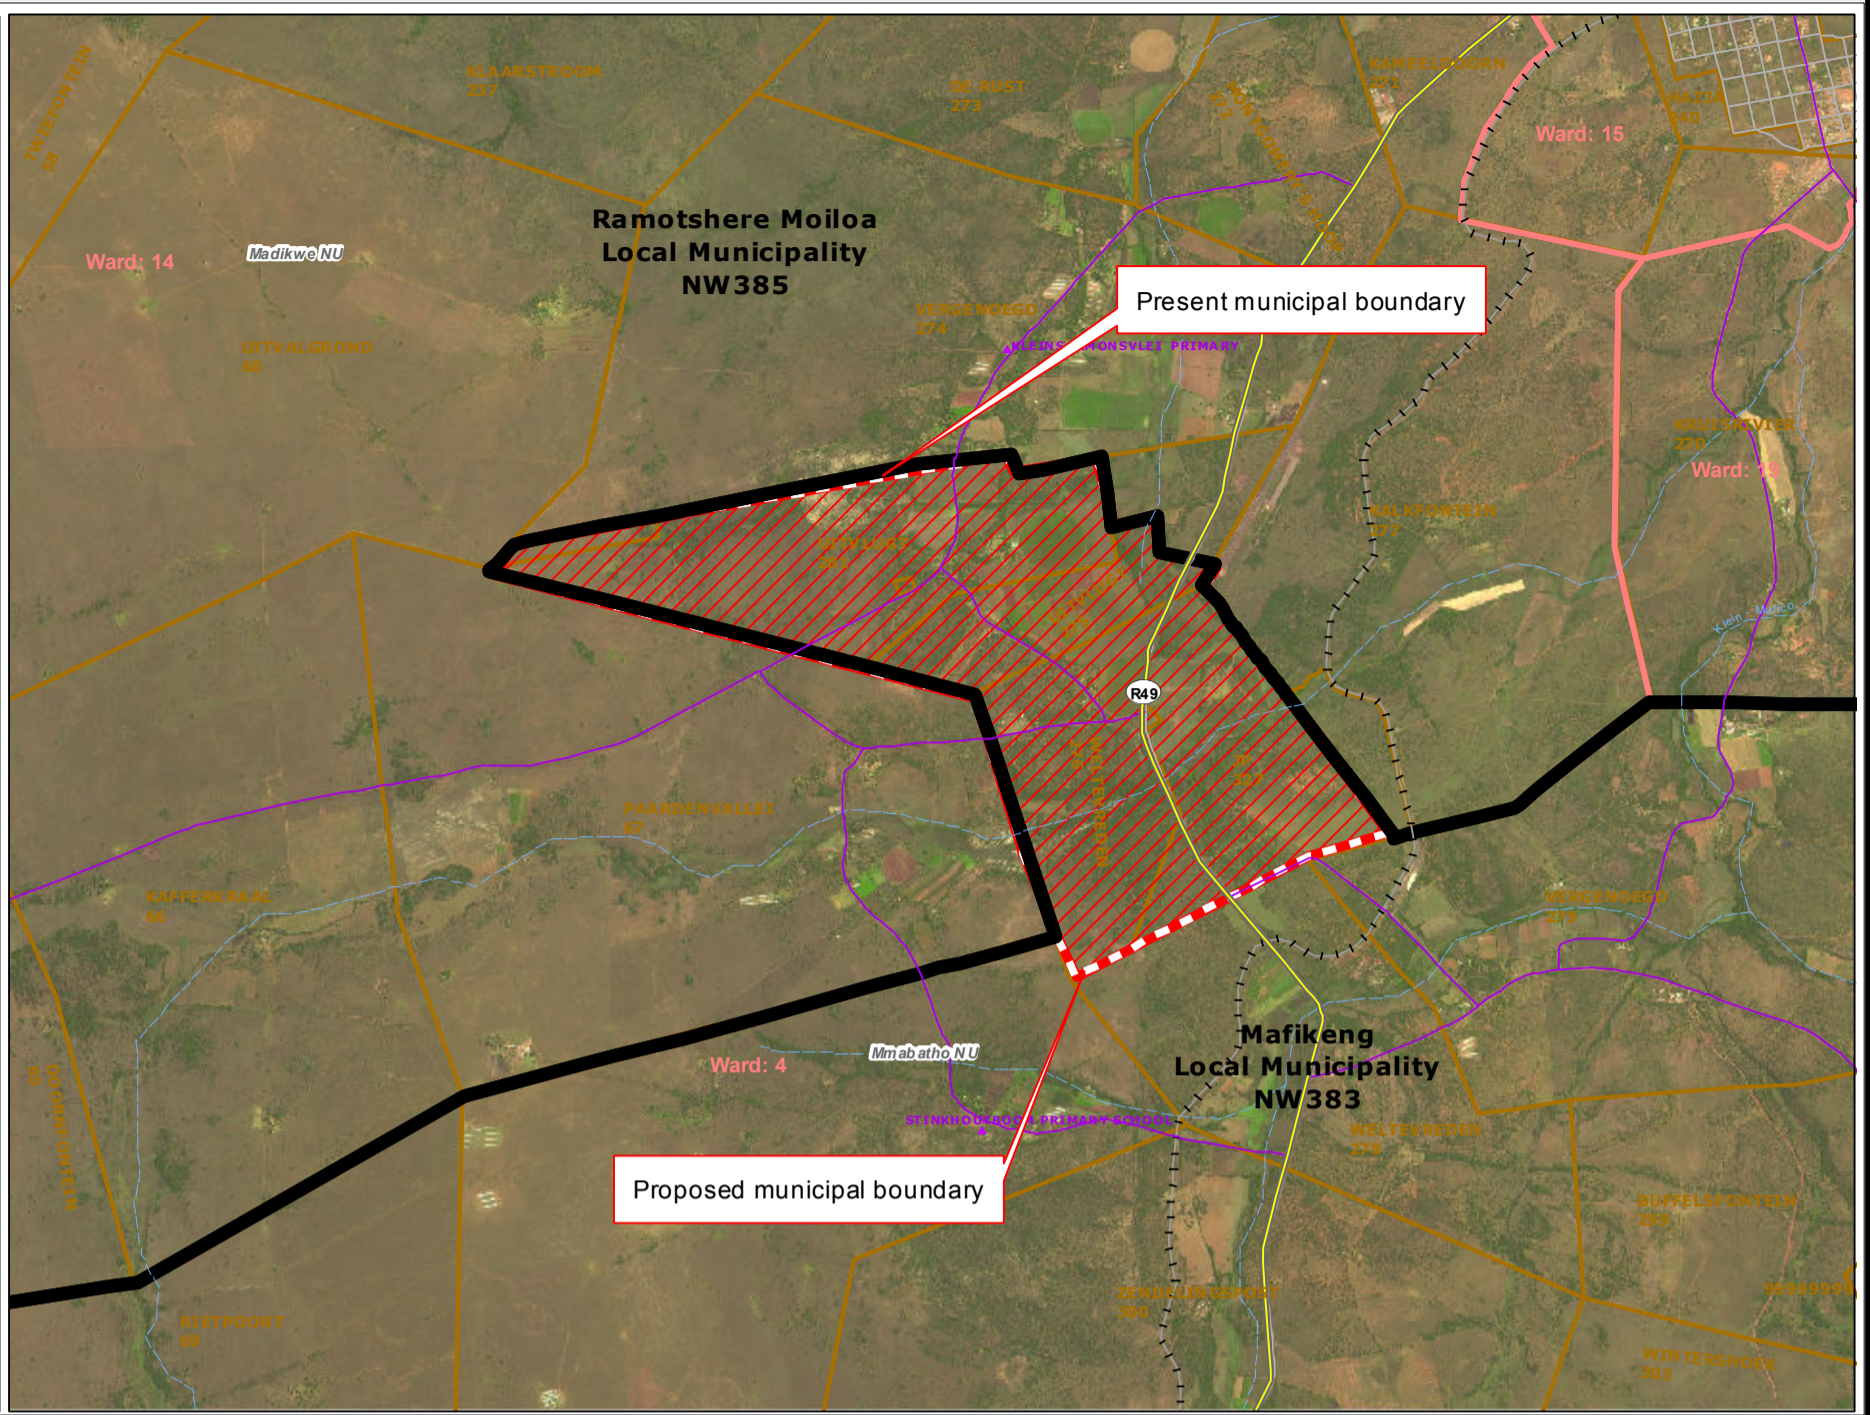

**Redetermination
of
municipal
boundaries**

MAP NUMBER
DEM2296

DATE
November 2012

- Legend**
- District Municipalities
 - Local / Metro Municipalities
 - Proposed boundary change
 - Traditional Council Areas
 - Wards
 - Sub Place
 - Parent Farms
 - Dams
 - National Roads
 - Main Roads
 - Secondary Roads
 - Streets
 - Railways
 - Rivers
 - Towns
 - Schools
 - Health Facilities
 - Police Stations
 - Airports

**SECTION 26
DESCRIPTION:**

Proposed redetermination of the municipal boundaries of Mafikeng Local Municipality (NW383), and Ramotshere Moiloa Local Municipality (NW385), by excluding farms JP 327, Weltevreden 276, Uitvlugt 275, and Uitvlugt 281 from the municipal area of Mafikeng Local Municipality (NW383), and by including them into the municipal area of Ramotshere Moiloa Local Municipality (NW385).