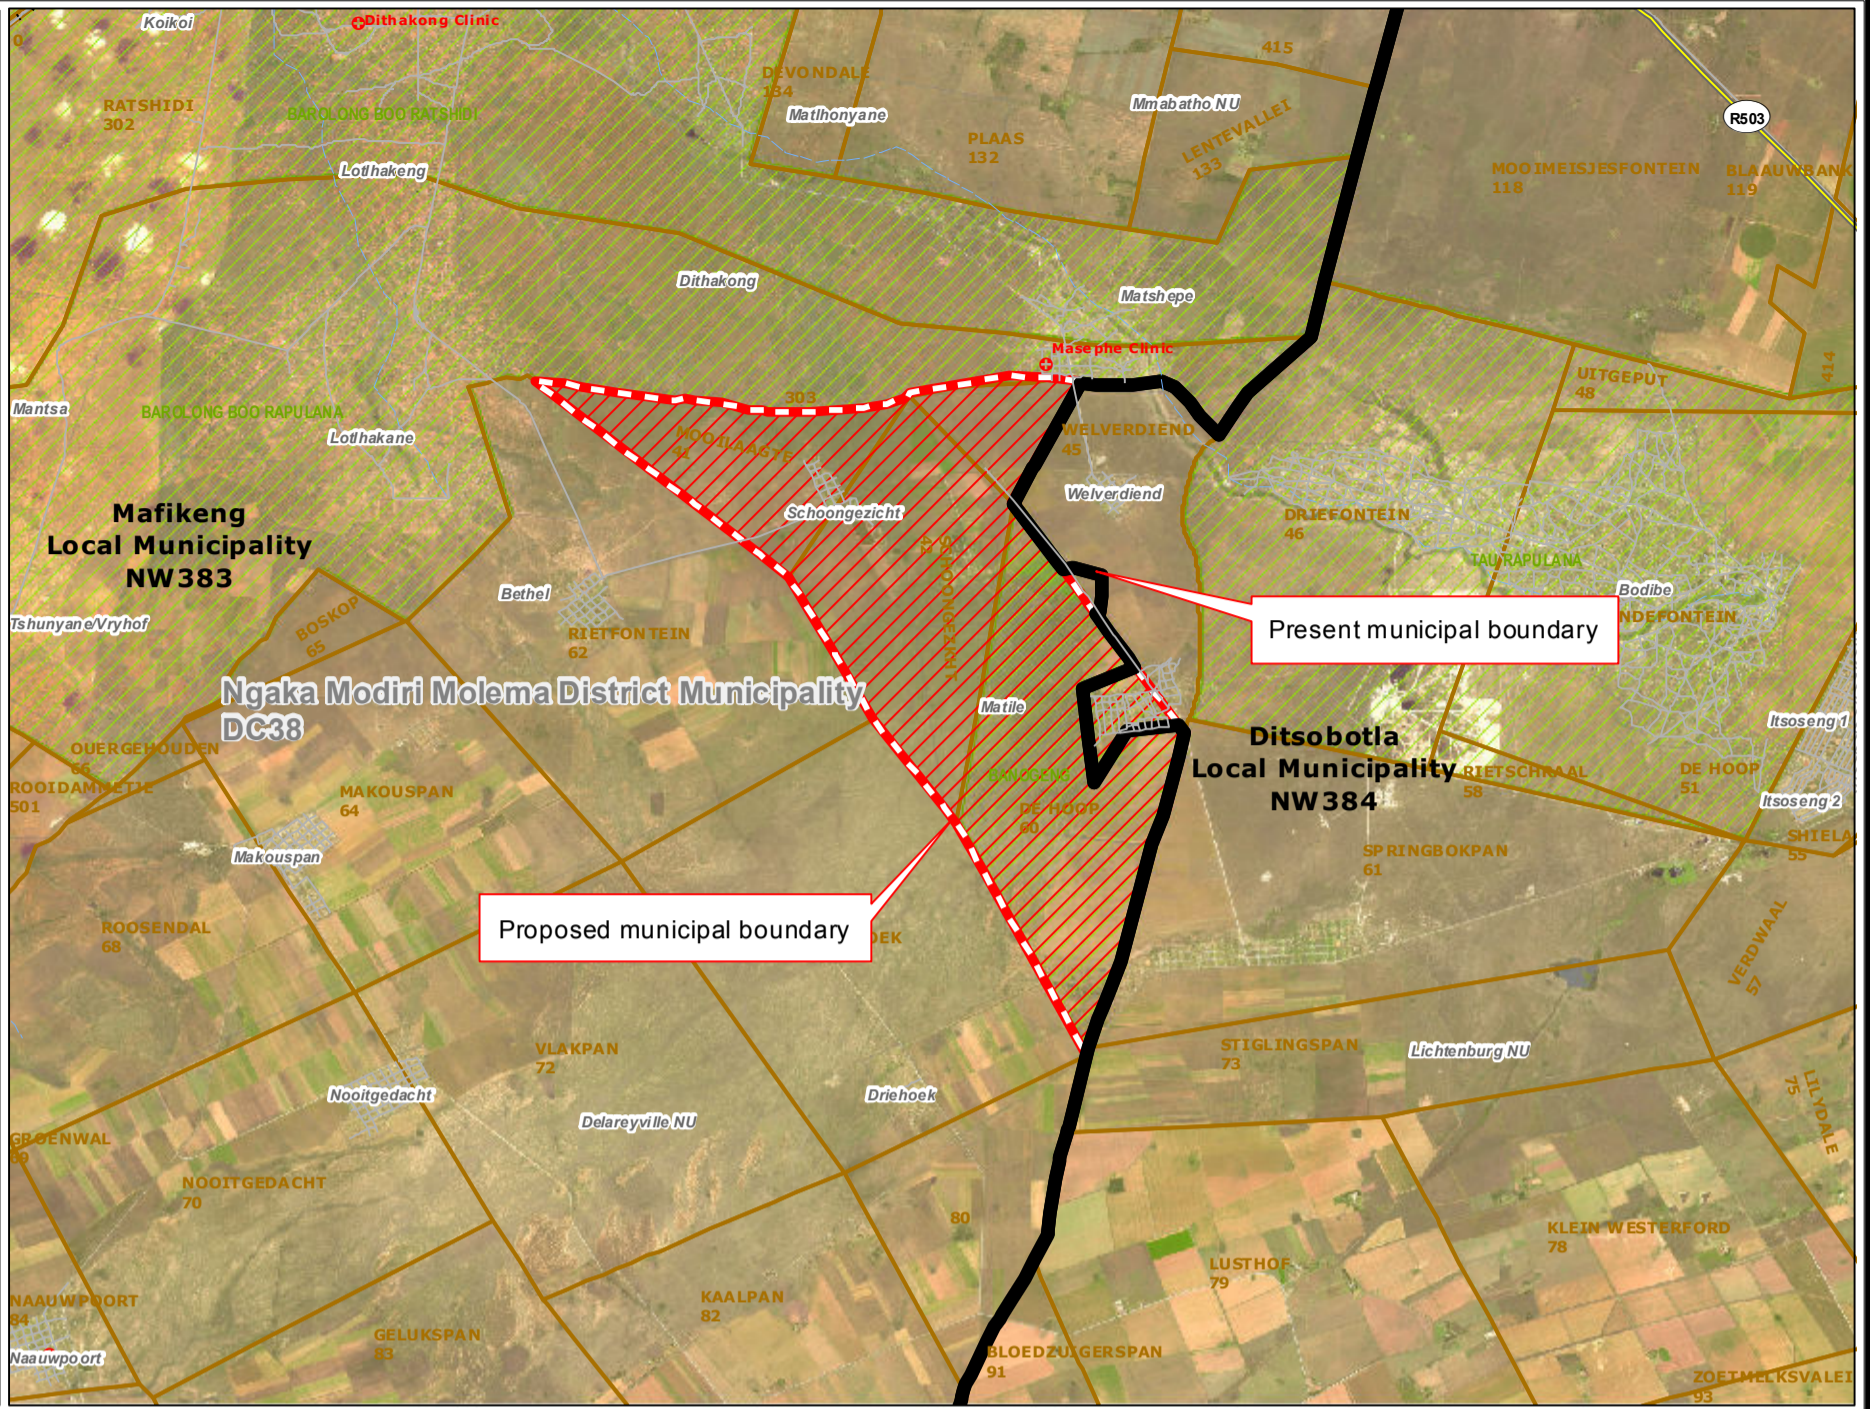

Redetermination of municipal boundaries

MAP NUMBER
DEM416

DATE
November 2012

Legend

- District Municipalities
- Local / Metro Municipalities
- Proposed boundary change
- Traditional Council Areas
- Wards
- Sub Place
- Parent Farms
- Dams
- National Roads
- Main Roads
- Secondary Roads
- Streets
- Railways
- Rivers
- Towns
- Schools
- Health Facilities
- Police Stations
- Airports

SECTION 26 DESCRIPTION:

Proposed redetermination of the municipal boundaries of Mafikeng Local Municipality (NW383), and Ditsobotla Local Municipality (NW384) by excluding Skoongezicht community along with farm Moolaagte 41, Schoongezicht 42 and De Hoop 60 from the municipal area of Mafikeng Local Municipality (NW383) and by including them into the municipal area of Ditsobotla Local Municipality (NW384).