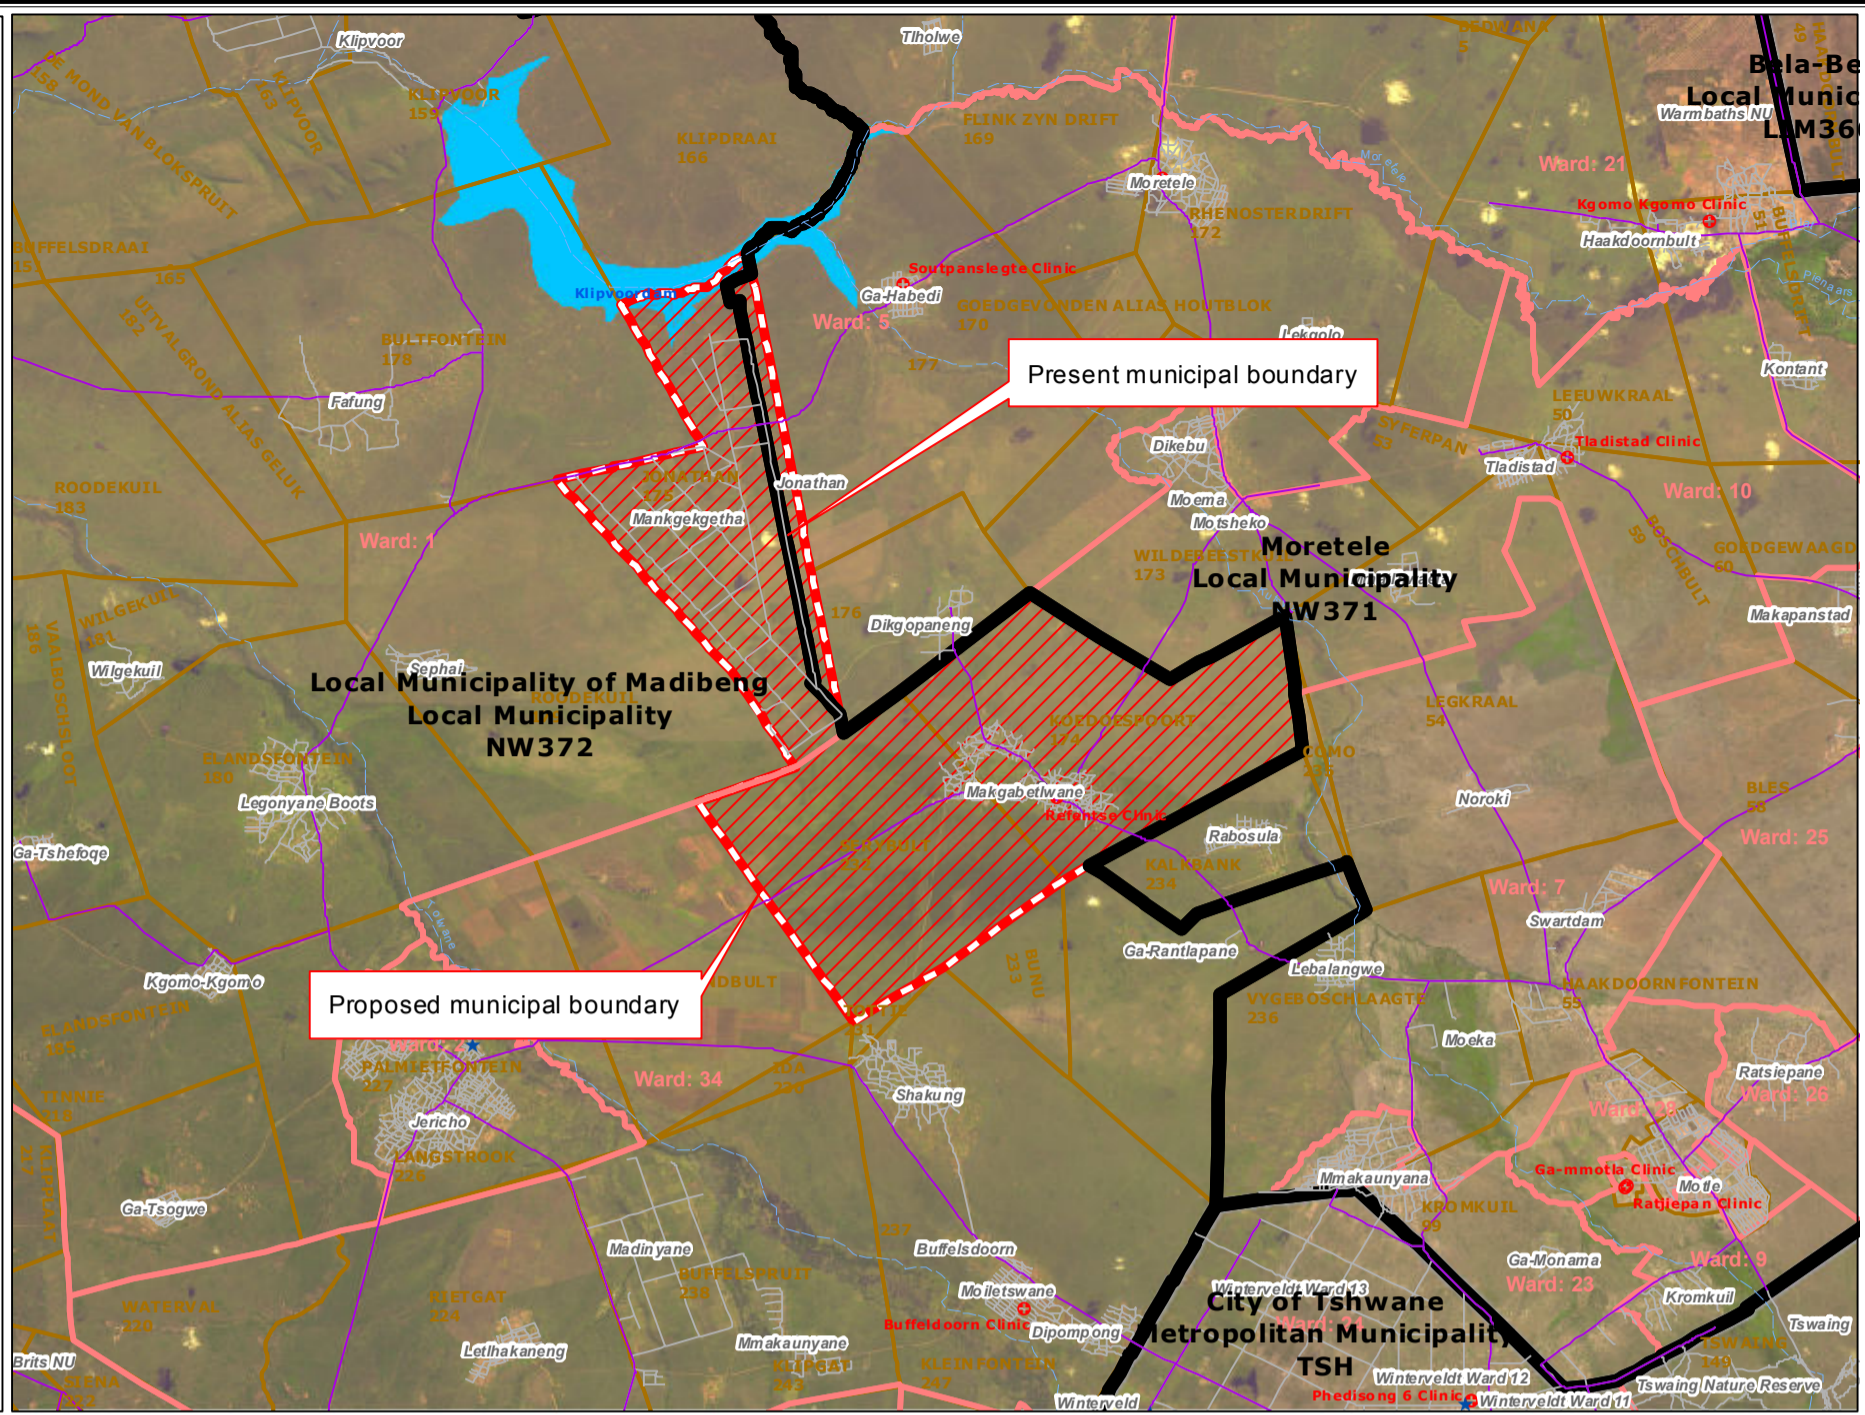

Redetermination of municipal boundaries

MAP NUMBER
DEM420

DATE
November 2012

- Legend**
- District Municipalities
 - Local / Metro Municipalities
 - Proposed boundary change
 - Traditional Council Areas
 - Wards
 - Sub Place
 - Parent Farms
 - Dams
 - National Roads
 - Main Roads
 - Secondary Roads
 - Streets
 - Railways
 - Rivers
 - Towns
 - Schools
 - Health Facilities
 - Police Stations
 - Airports

SECTION 26 DESCRIPTION:

Proposed redetermination of the municipal boundaries of Madibeng Local Municipality (NW372) and Moretele Local Municipality (NW371) By exclusion of farm Jonathan 175 and the area of Makgabetwane from Madibeng Local Municipality to be included into Moretele Local Municipality