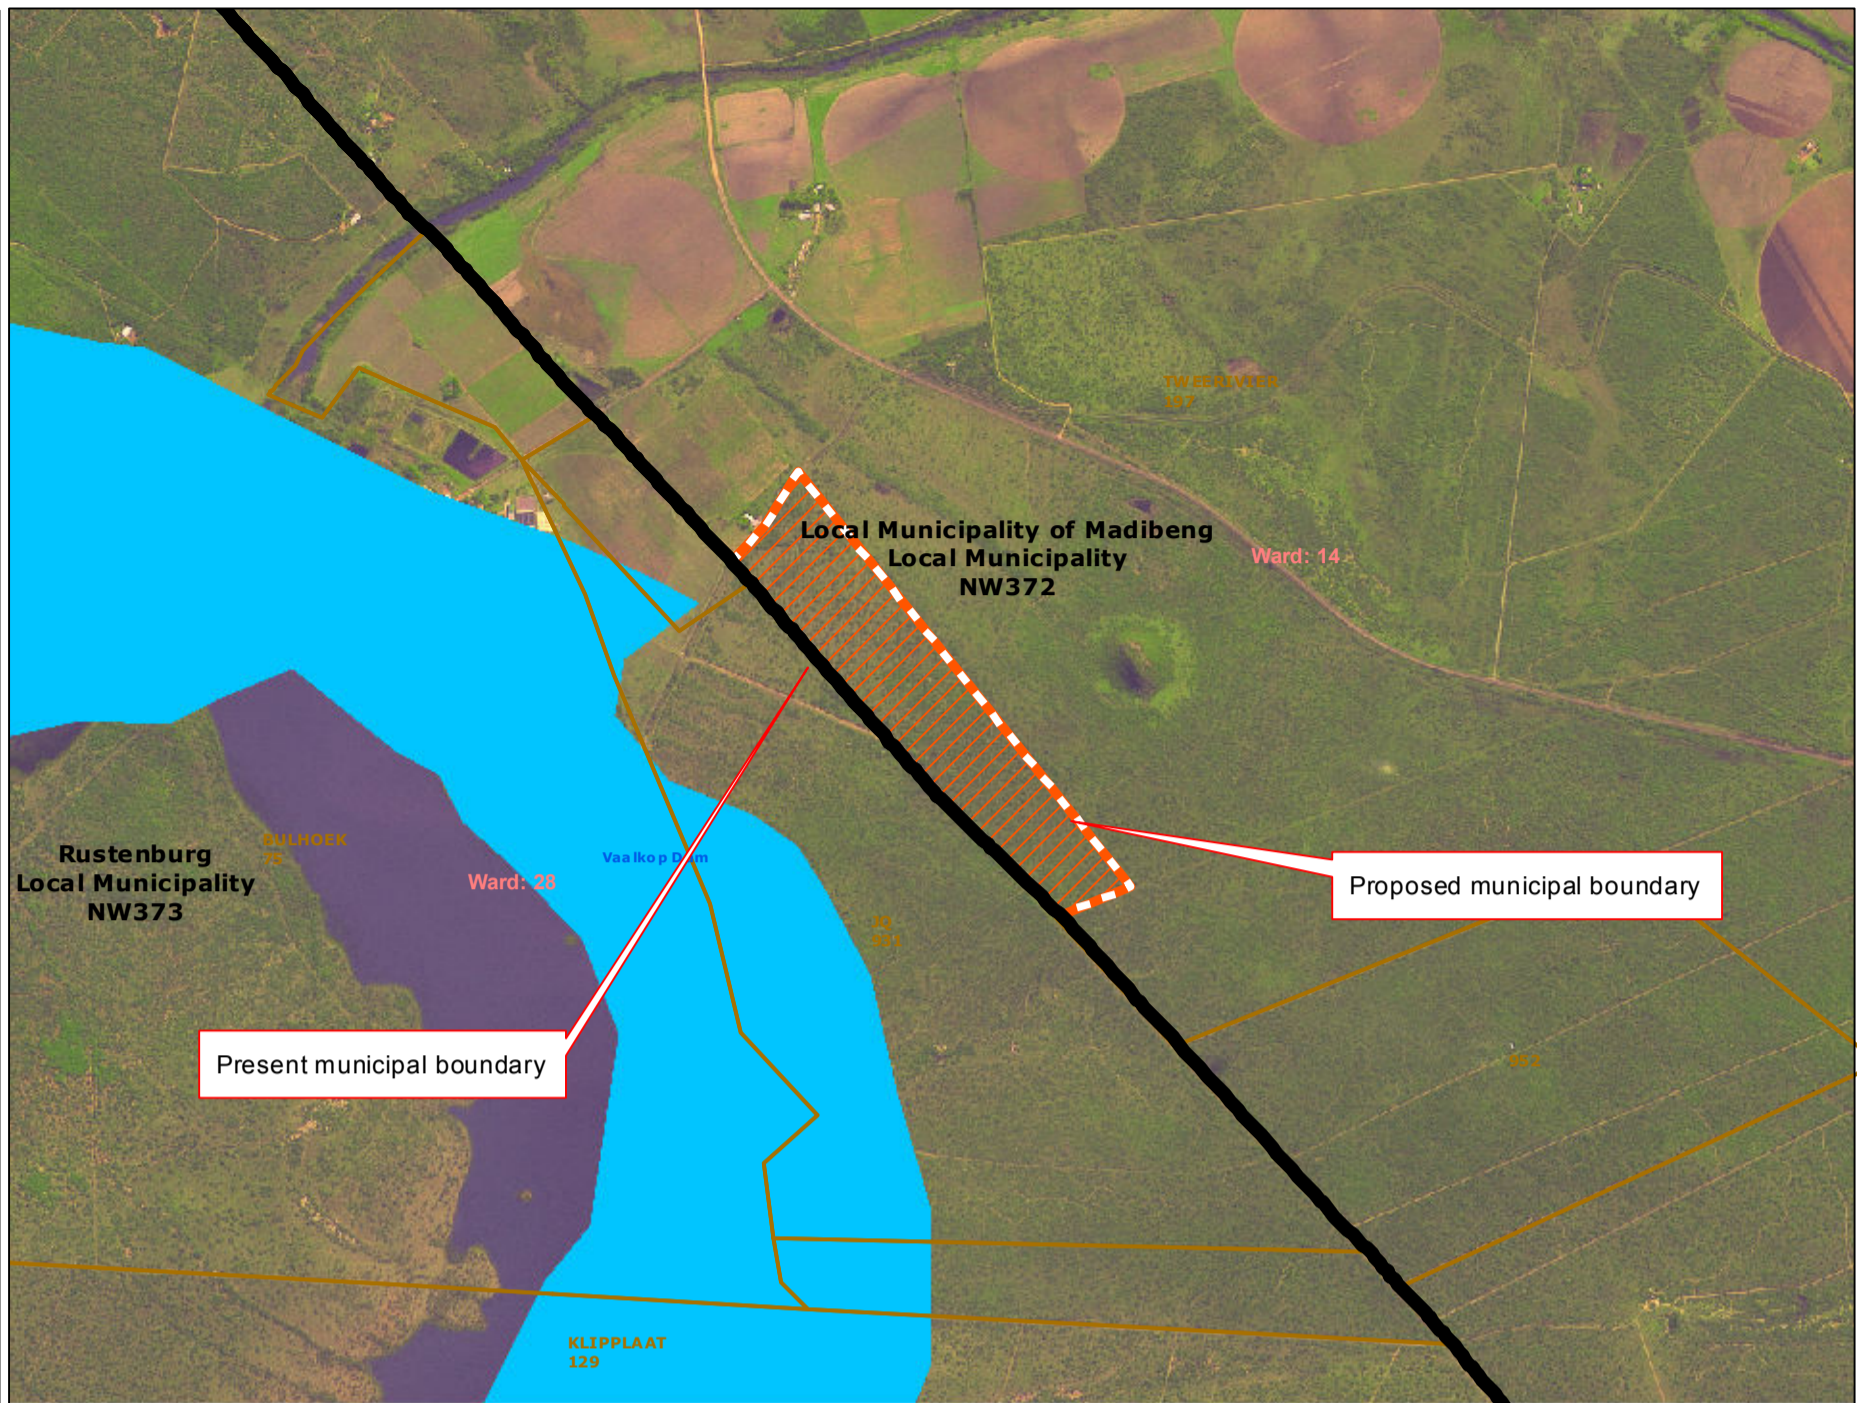

**Redetermination of municipal boundaries**

MAP NUMBER  
**DEM4333**

DATE  
**November 2012**

- Legend**
- District Municipalities
  - Local / Metro Municipalities
  - Proposed boundary change
  - Traditional Council Areas
  - Wards
  - Sub Place
  - Parent Farms
  - Dams
  - National Roads
  - Main Roads
  - Secondary Roads
  - Streets
  - Railways
  - Rivers
  - Towns
  - Schools
  - Health Facilities
  - Police Stations
  - Airports

**SECTION 26 DESCRIPTION:**

Proposed redetermination of the municipal boundaries of Local Municipality of Madibeng (NW372) and Rustenburg Local Municipality (NW373), by excluding a portion farm JQ 931 from the municipal area of Local Municipality of Madibeng (NW372) and by including it into the municipal area of Rustenburg Local Municipality (NW373)