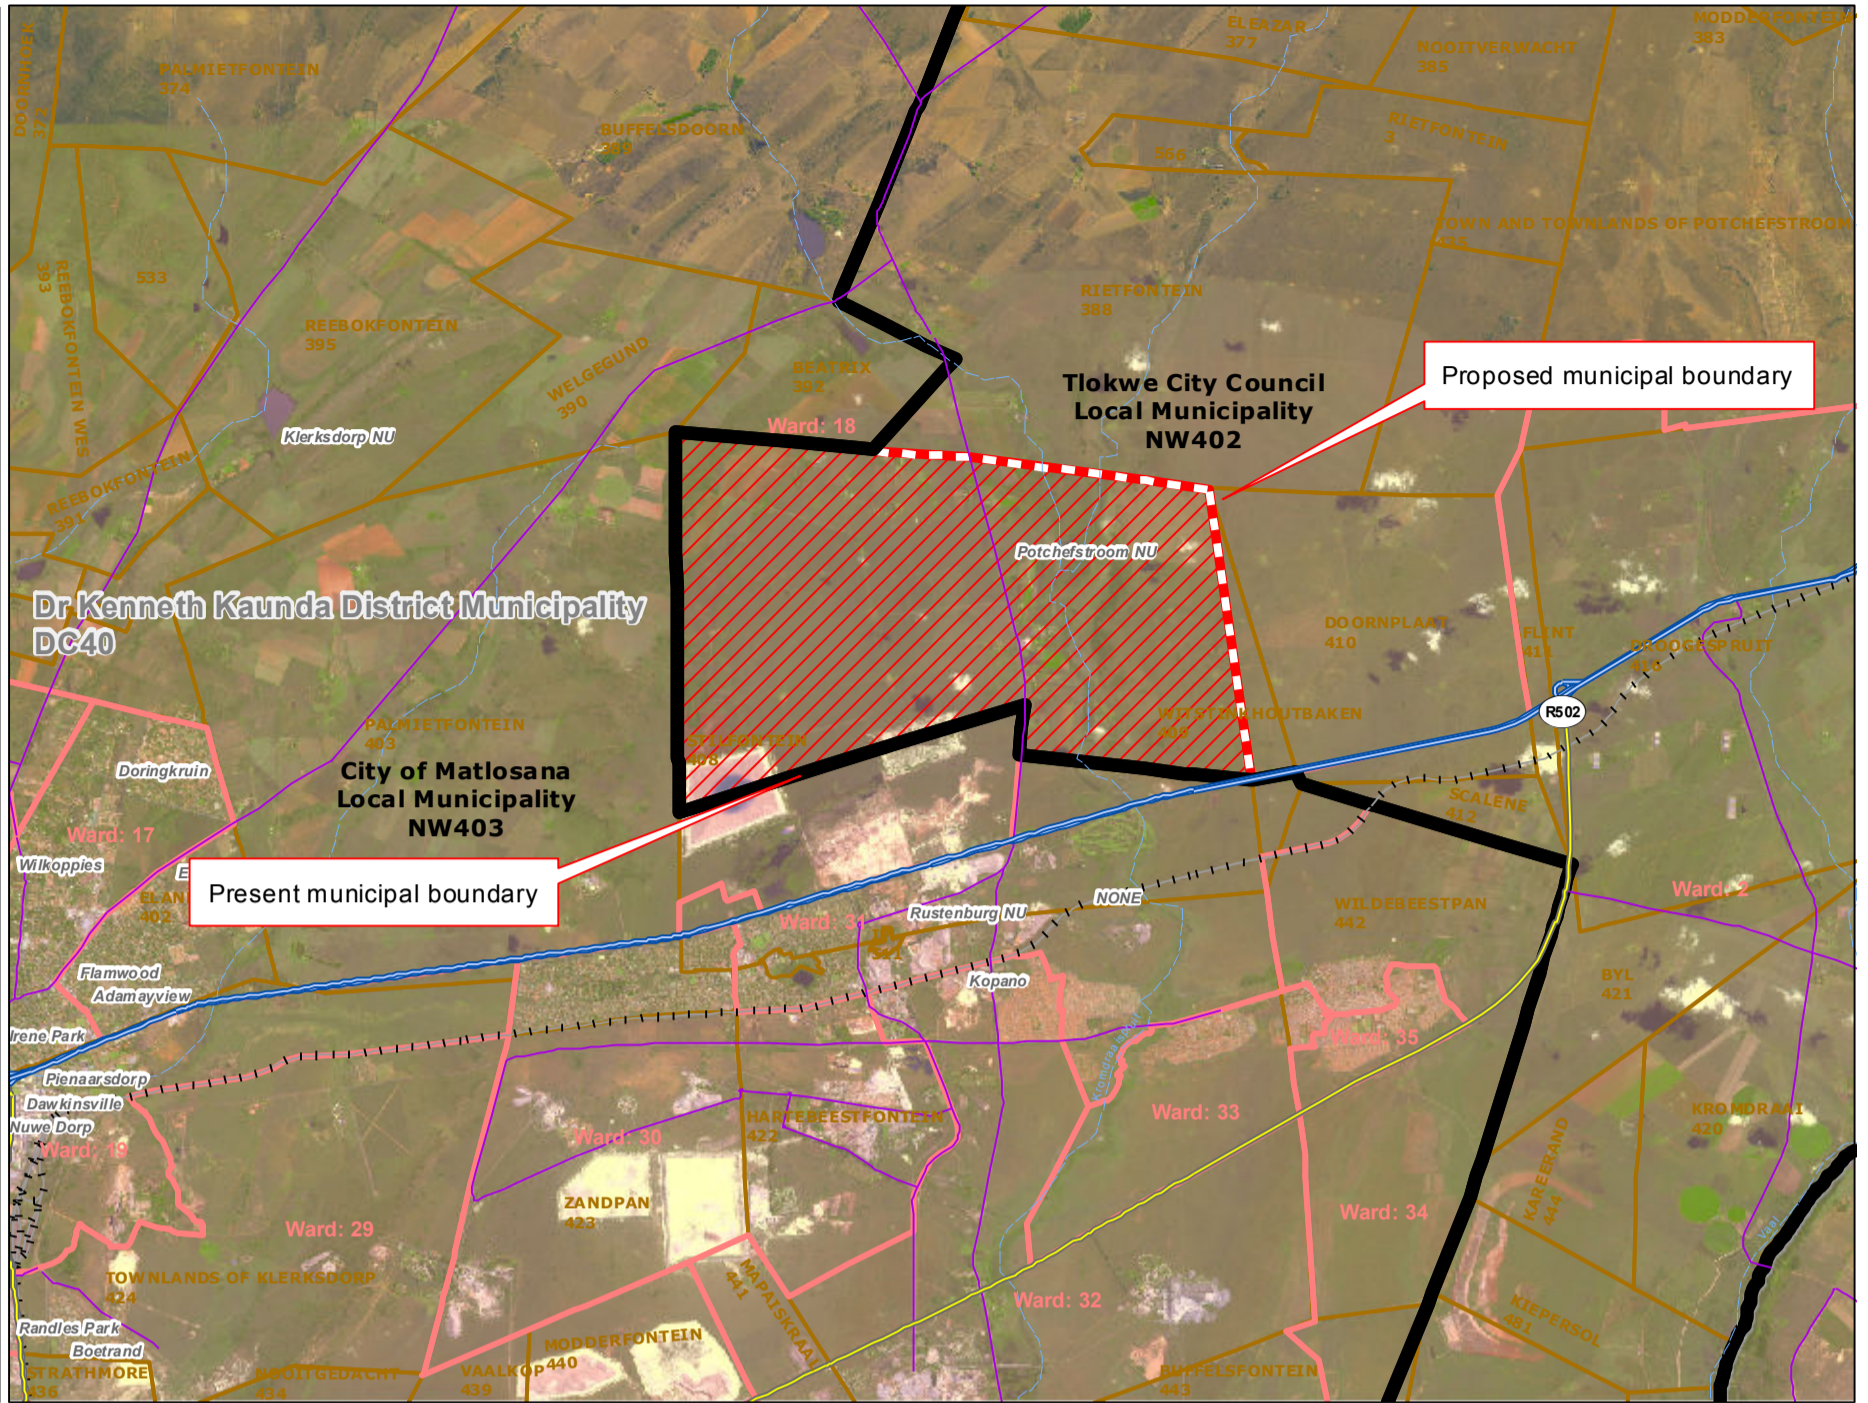

Redetermination of municipal boundaries

MAP NUMBER
DEM4336

DATE
November 2012

- Legend**
- District Municipalities
 - Local / Metro Municipalities
 - Proposed boundary change
 - Traditional Council Areas
 - Wards
 - Sub Place
 - Parent Farms
 - Dams
 - National Roads
 - Main Roads
 - Secondary Roads
 - Streets
 - Railways
 - Rivers
 - Towns
 - Schools
 - Health Facilities
 - Police Stations
 - Airports

SECTION 26 DESCRIPTION:

Proposed redetermination of the municipal boundaries of Tlokwe City Council Local Municipality (NW402) and City of Matlosana Local Municipality (NW403), by excluding portion of Farm Stilfontein 408 from the municipal area of Tlokwe City Council Local Municipality (NW402), and by including it into the municipal area of City of Matlosana Local Municipality (NW403),

OVERVIEW MAP