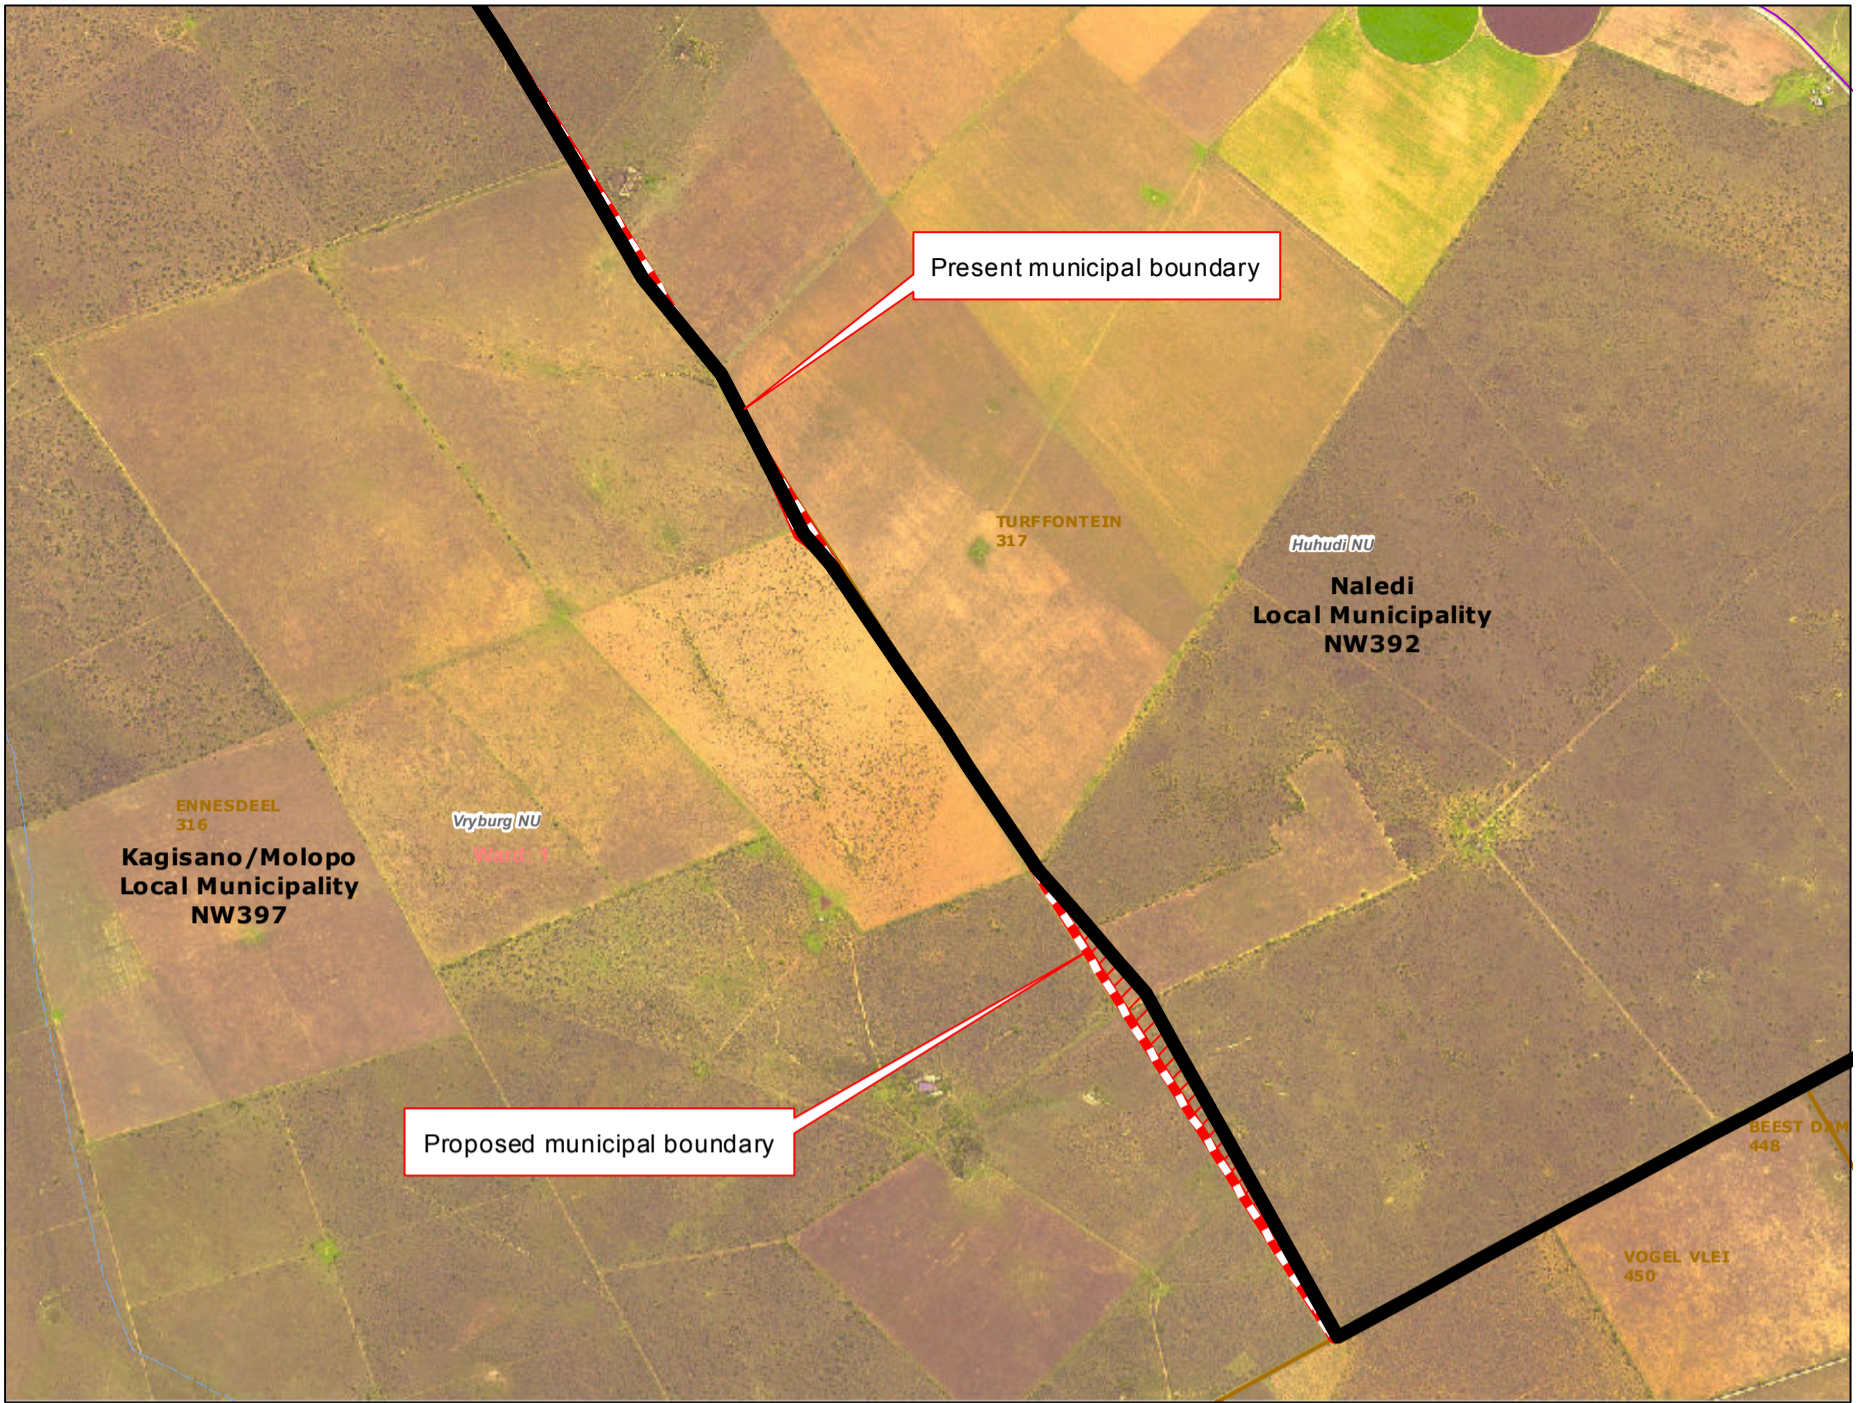

**Redetermination  
of  
municipal  
boundaries**

MAP NUMBER  
**DEM4339**

DATE  
**November 2012**

- Legend**
- District Municipalities
  - Local / Metro Municipalities
  - Proposed boundary change
  - Traditional Council Areas
  - Wards
  - Sub Place
  - Parent Farms
  - Dams
  - National Roads
  - Main Roads
  - Secondary Roads
  - Streets
  - Railways
  - Rivers
  - Towns
  - Schools
  - Health Facilities
  - Police Stations
  - Airports

**SECTION 26  
DESCRIPTION:**

Proposed redetermination of the municipal boundaries of Kagisano/Molopo Local Municipality (NW397) and Naledi Local Municipality (NW392), by excluding portions of farm Turffontein 317 from the municipal areas of Naledi Local Municipality (NW392), and by including them into the municipal areas of Kagisano/Molopo Local Municipality (NW397),