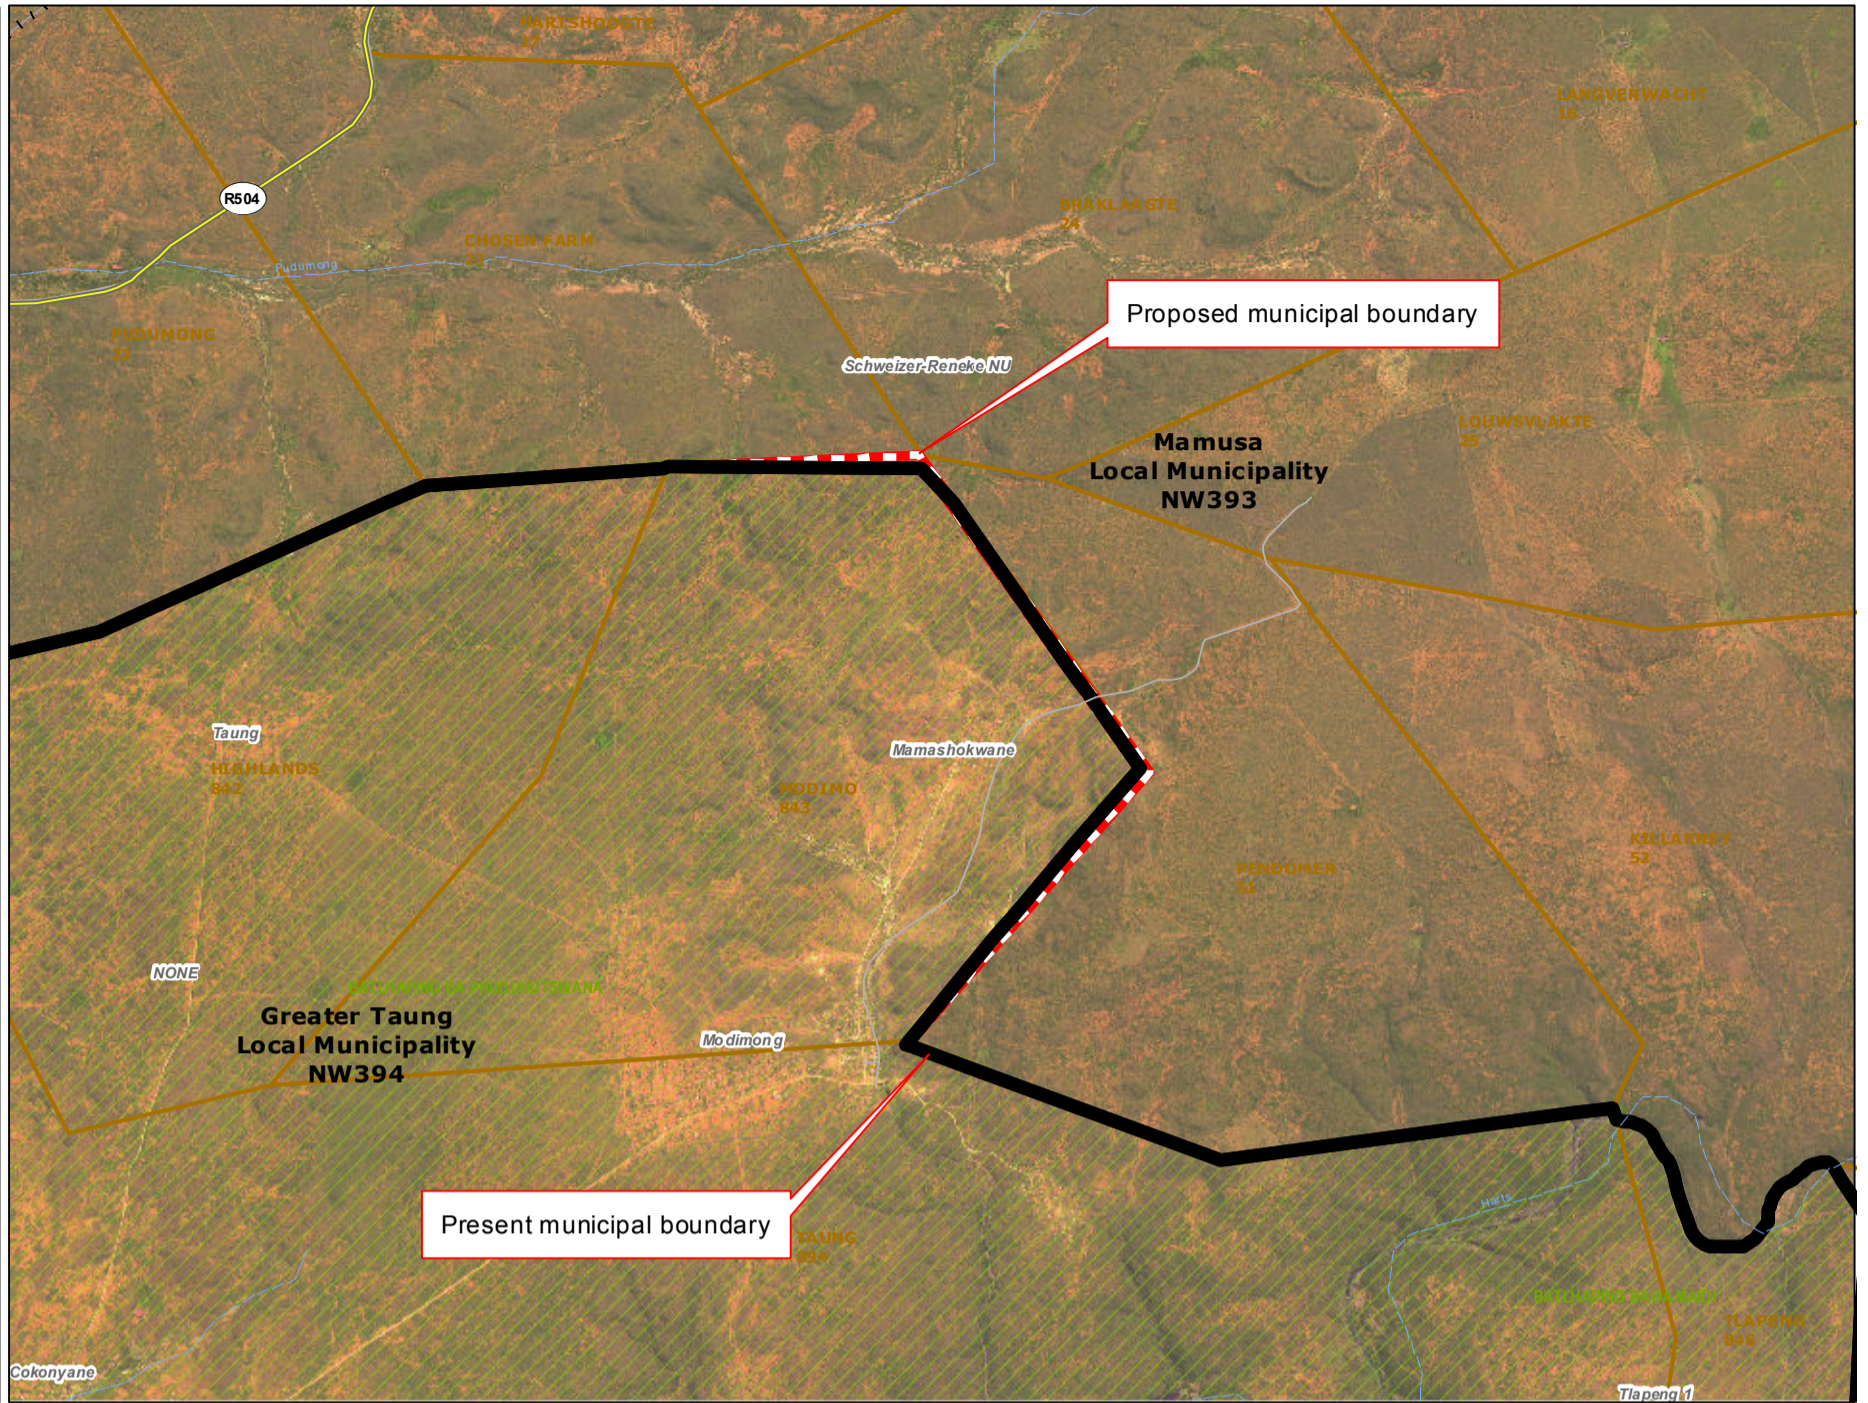

Redetermination of municipal boundaries

MAP NUMBER
DEM4341

DATE
November 2012

- Legend**
- District Municipalities
 - Local / Metro Municipalities
 - Proposed boundary change
 - Traditional Council Areas
 - Wards
 - Sub Place
 - Parent Farms
 - Dams
 - National Roads
 - Main Roads
 - Secondary Roads
 - Streets
 - Railways
 - Rivers
 - Towns
 - Schools
 - Health Facilities
 - Police Stations
 - Airports

SECTION 26 DESCRIPTION:

Proposed redetermination of the municipal boundaries of Greater Taung Local Municipality (NW394) and Mamusa Local Municipality (NW393), by excluding portions of farm Modimo 843 from the municipal areas of Mamusa Local Municipality (NW393), and by including them into the municipal areas of Greater Taung Local Municipality (NW394)