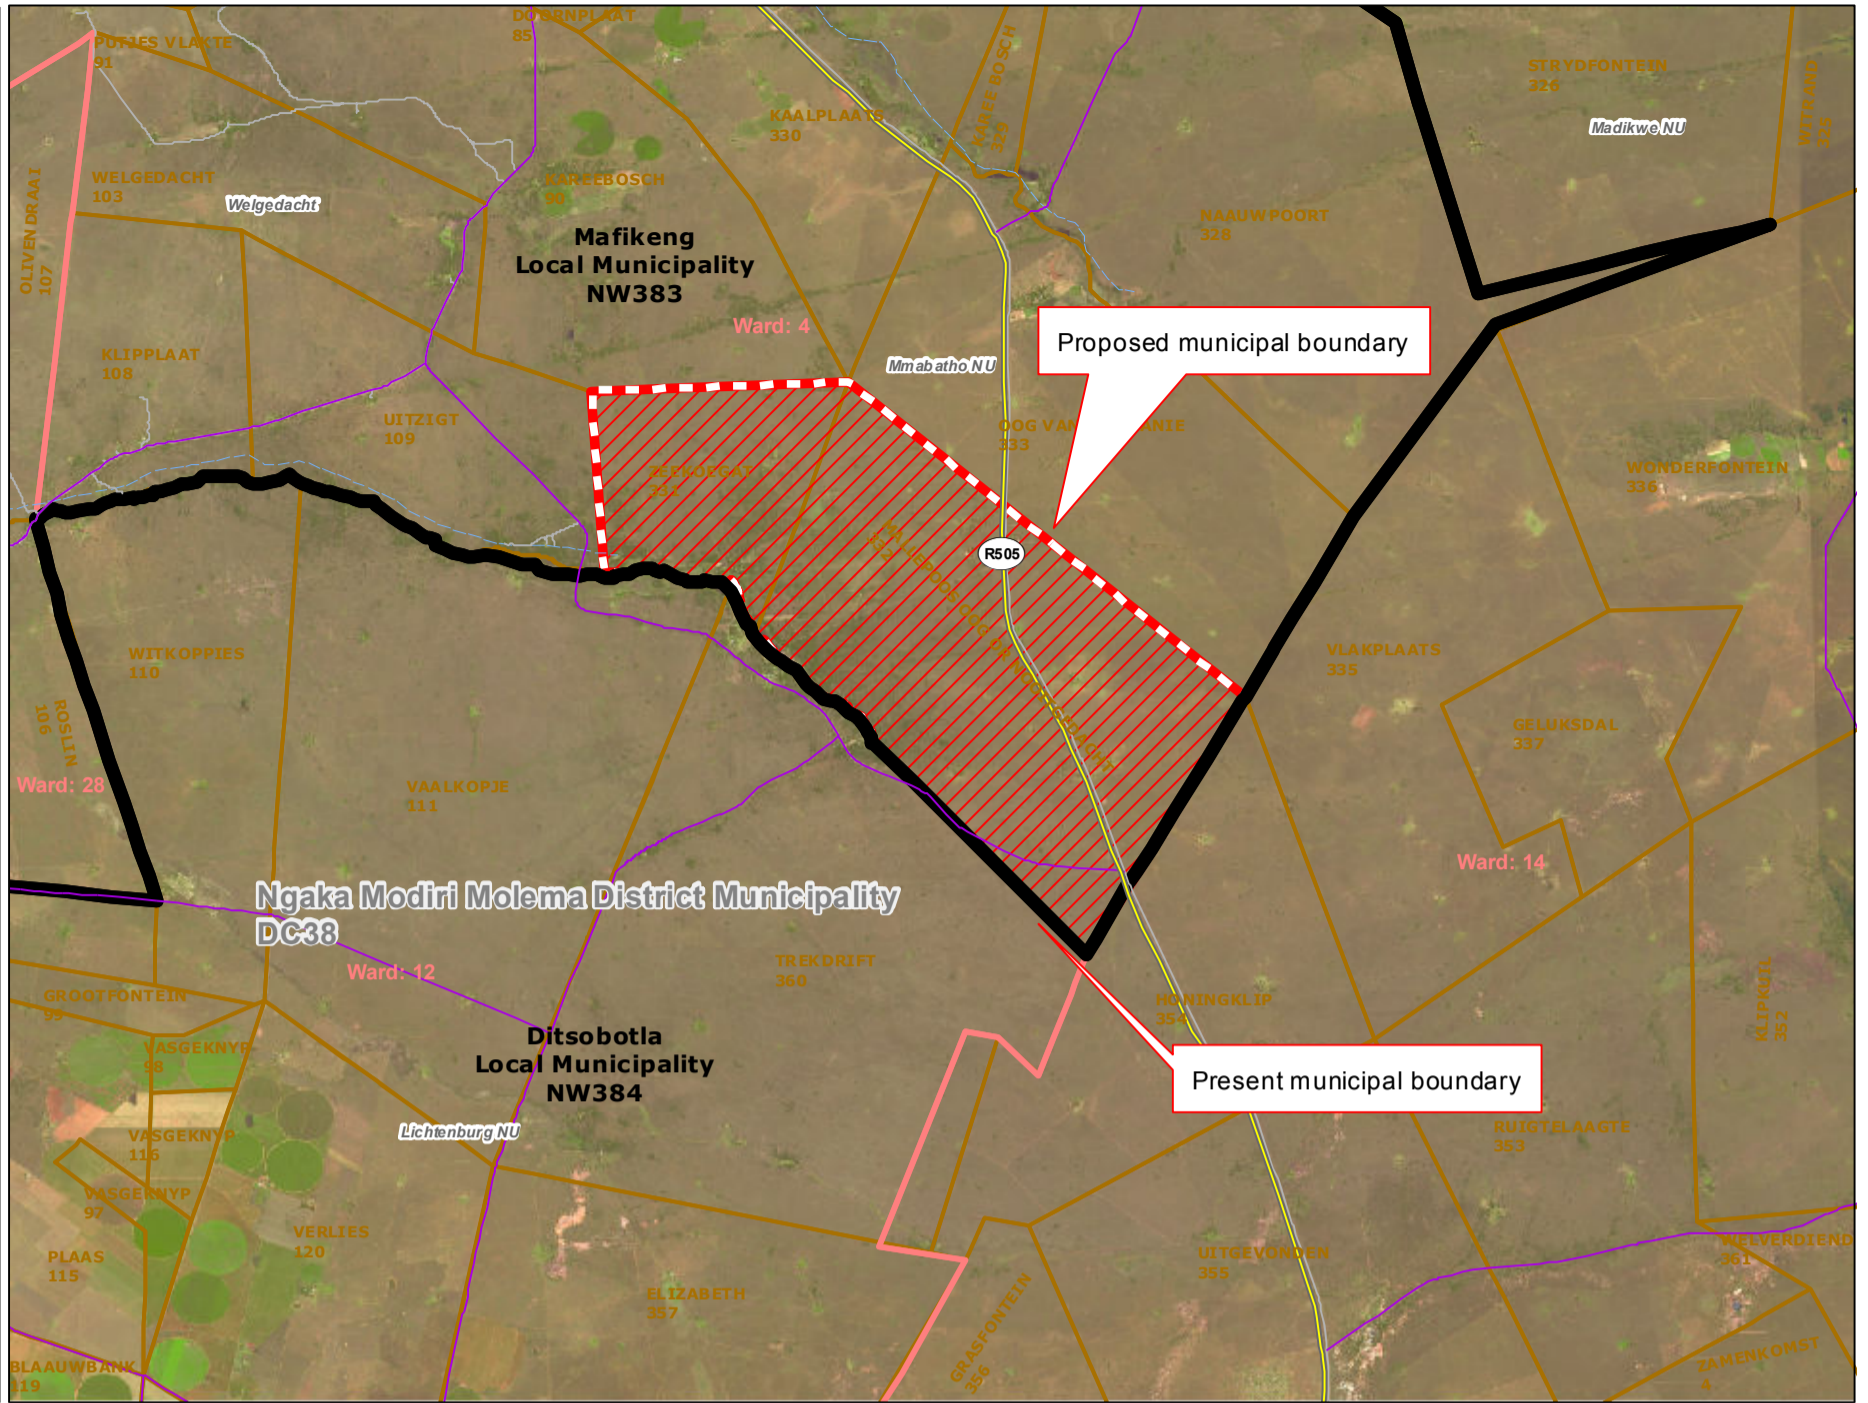

**Redetermination of municipal boundaries**

MAP NUMBER  
**DEM4346**

DATE  
**November 2012**

- Legend**
- District Municipalities
  - Local / Metro Municipalities
  - Proposed boundary change
  - Traditional Council Areas
  - Wards
  - Sub Place
  - Parent Farms
  - Dams
  - National Roads
  - Main Roads
  - Secondary Roads
  - Streets
  - Railways
  - Rivers
  - Towns
  - Schools
  - Health Facilities
  - Police Stations
  - Airports

**SECTION 26 DESCRIPTION:**

Proposed redetermination of the municipal boundaries of Mafikeng Local Municipality (NW383) and Ditsobotla Local Municipality (NW384), by excluding the farms Zeekeogat 331 and Mallepoos or Nooitgedacht 332 from the municipal areas of Mafikeng Local Municipality (NW383), and by including them into the municipal areas of Ditsobotla Local Municipality (NW384)