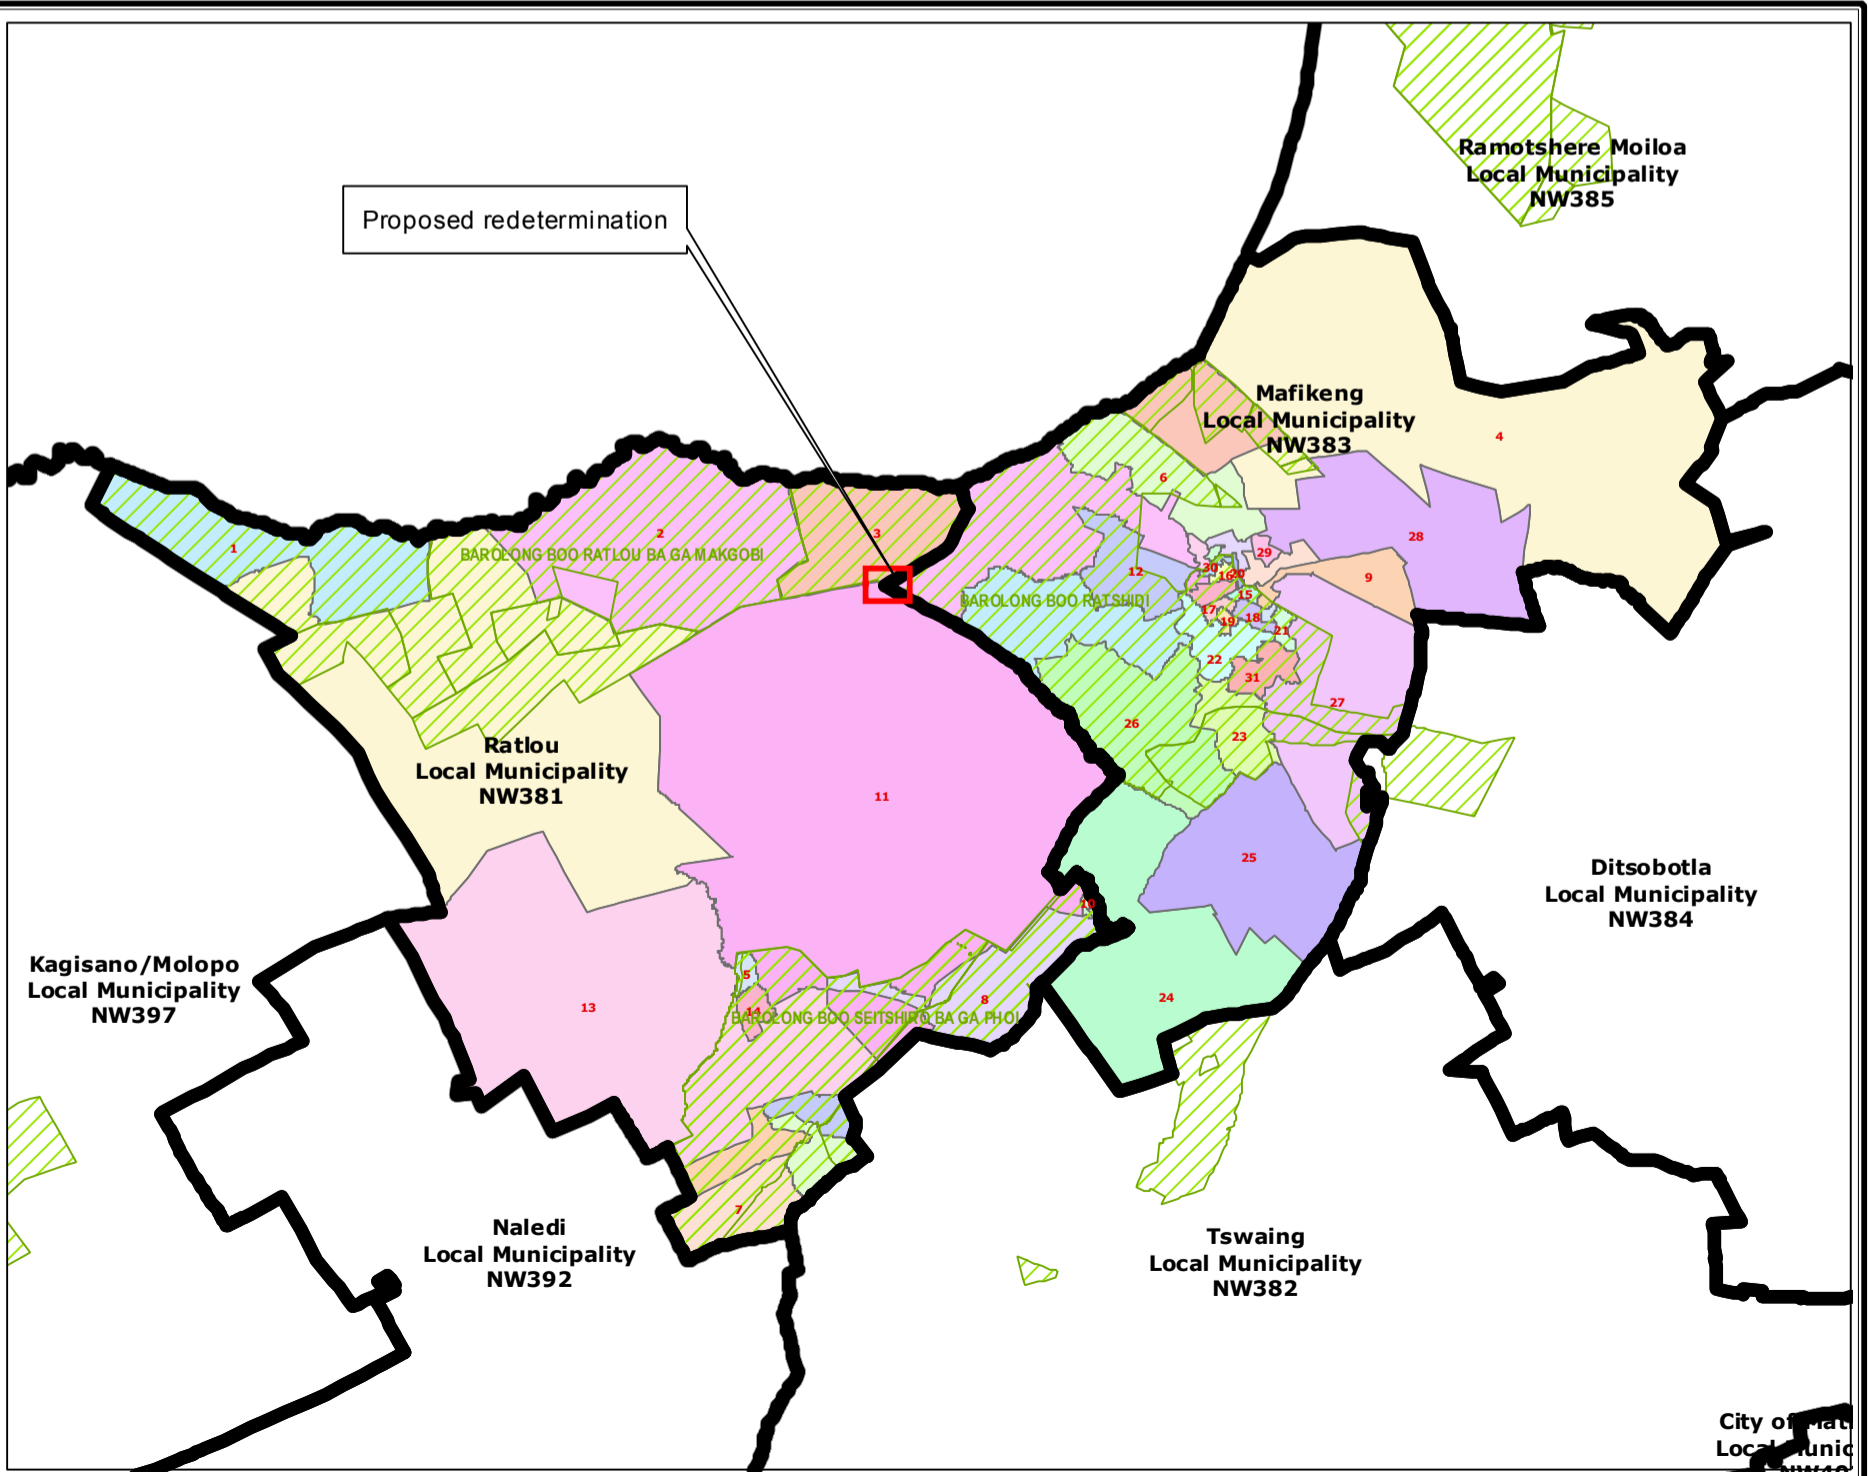

# Redetermination of municipal boundaries

MAP NUMBER  
**DEM4349**

DATE  
**November 2012**

- Legend**
- District Municipalities
  - Local / Metro Municipalities
  - Proposed boundary change
  - Traditional Council Areas
  - Wards
  - Sub Place
  - Parent Farms
  - Dams
  - National Roads
  - Main Roads
  - Secondary Roads
  - Streets
  - Railways
  - Rivers
  - Towns
  - Schools
  - Health Facilities
  - Police Stations
  - Airports

## SECTION 26 DESCRIPTION:

Proposed redetermination of the municipal boundaries of Ratlou Local Municipality (NW381) and Mafikeng Local Municipality (NW383), by excluding a portion of the farm Ratshidi 302 from the municipal area of Ratlou Local Municipality (NW381), and by including it into the municipal area of Mafikeng Local Municipality (NW383)

O  
V  
E  
R  
V  
I  
E  
W  
M  
A  
P

City of Mafikeng Local Municipality