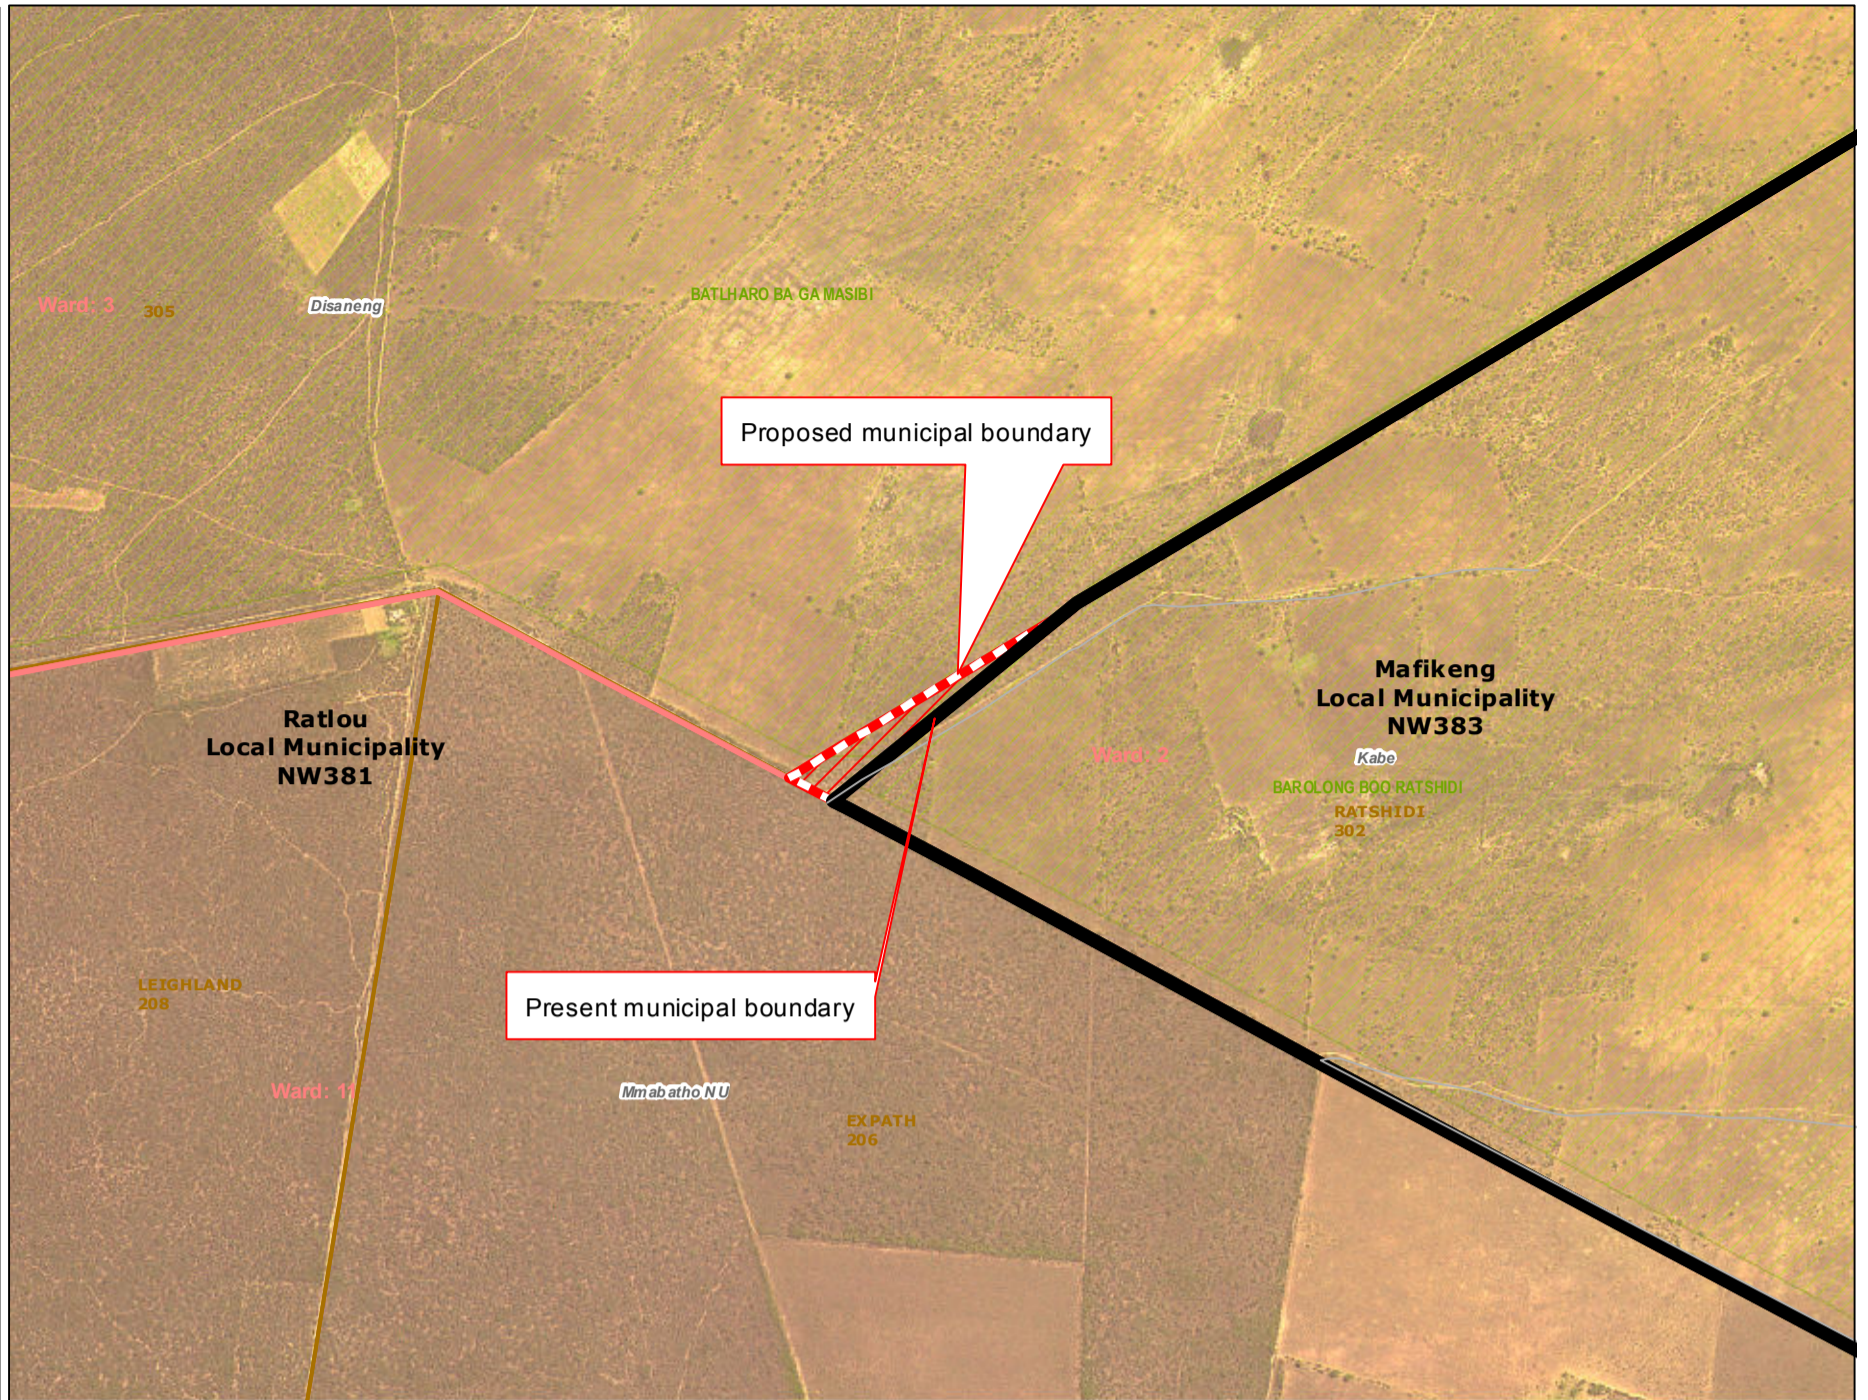

# Redetermination of municipal boundaries

MAP NUMBER  
**DEM4349**

DATE  
**November 2012**

- Legend**
- District Municipalities
  - Local / Metro Municipalities
  - Proposed boundary change
  - Traditional Council Areas
  - Wards
  - Sub Place
  - Parent Farms
  - Dams
  - National Roads
  - Main Roads
  - Secondary Roads
  - Streets
  - Railways
  - Rivers
  - Towns
  - Schools
  - Health Facilities
  - Police Stations
  - Airports

## SECTION 26 DESCRIPTION:

Proposed redetermination of the municipal boundaries of Ratlou Local Municipality (NW381) and Mafikeng Local Municipality (NW383), by excluding a portion of the farm Ratshidi 302 from the municipal area of Ratlou Local Municipality (NW381), and by including it into the municipal area of Mafikeng Local Municipality (NW383)