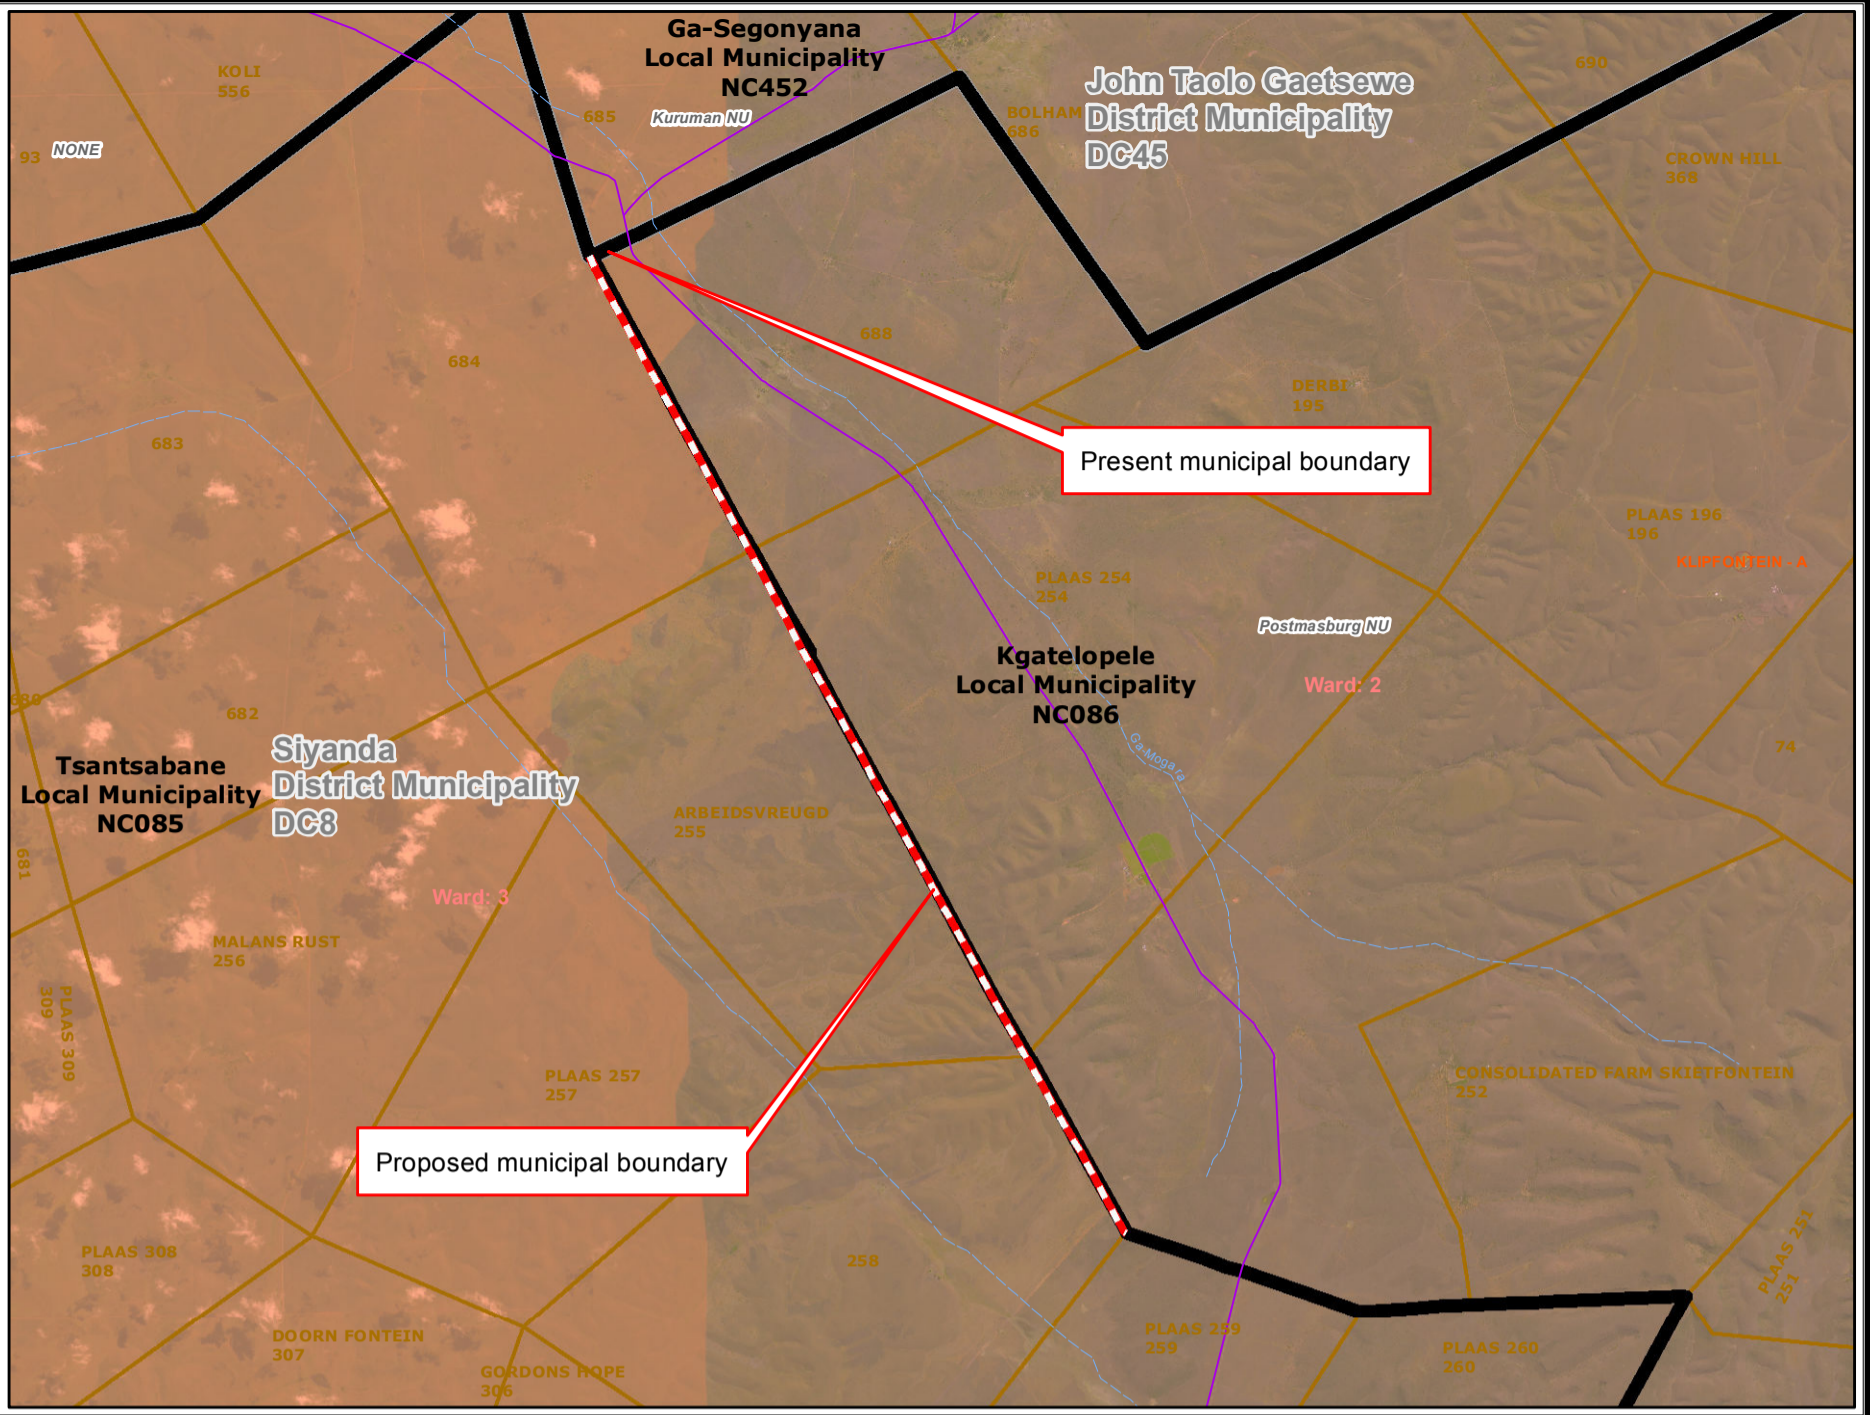

**Redetermination
of
municipal
boundaries**

MAP NUMBER
DEM2302

DATE
November 2012

- Legend**
- District Municipalities
 - Local / Metro Municipalities
 - Proposed boundary change
 - Traditional Council Areas
 - Wards
 - SubPlace
 - Parent Farms
 - Dams
 - National Roads
 - Main Roads
 - Secondary Roads
 - Streets
 - Railways
 - Rivers
 - Towns
 - Schools
 - Health Facilities
 - Police Stations
 - Airports

**SECTION 26
DESCRIPTION:**

Proposed redetermination of the municipal boundaries of the Tsantsabane Local Municipality (NC085) and Kgatelopele Local Municipality (NC086), by excluding portions of Farm 258, the Farm Arbeidsvreugd 255 and Farm 684, from the municipal area of Tsantsabane Local Municipality (NC085), and by including them into the municipal area of Kgatelopele Local Municipality (NC086)