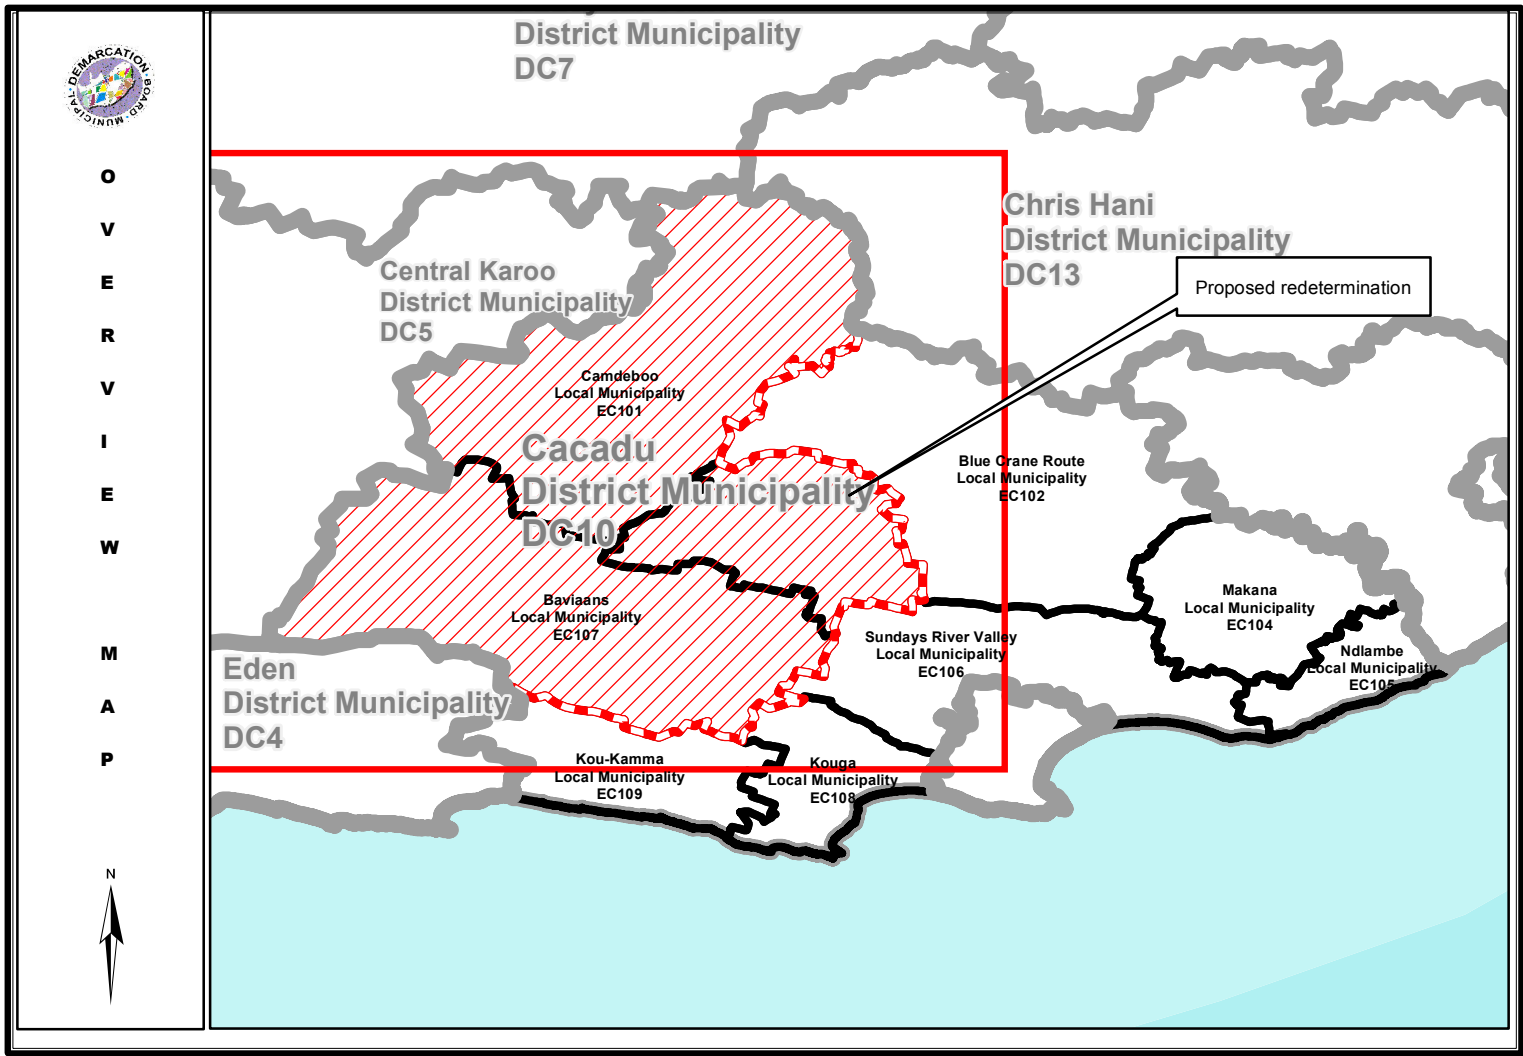

**SECTION 26 DESCRIPTION:**

Proposed amalgamation of the municipal boundaries of Ikwezi (EC103), Baviaans (EC107) and Camdeboo (EC101) to form a new municipal area in Cacadu District Municipality (DC10)

O  
V  
E  
R  
V  
I  
E  
W  
M  
A  
P