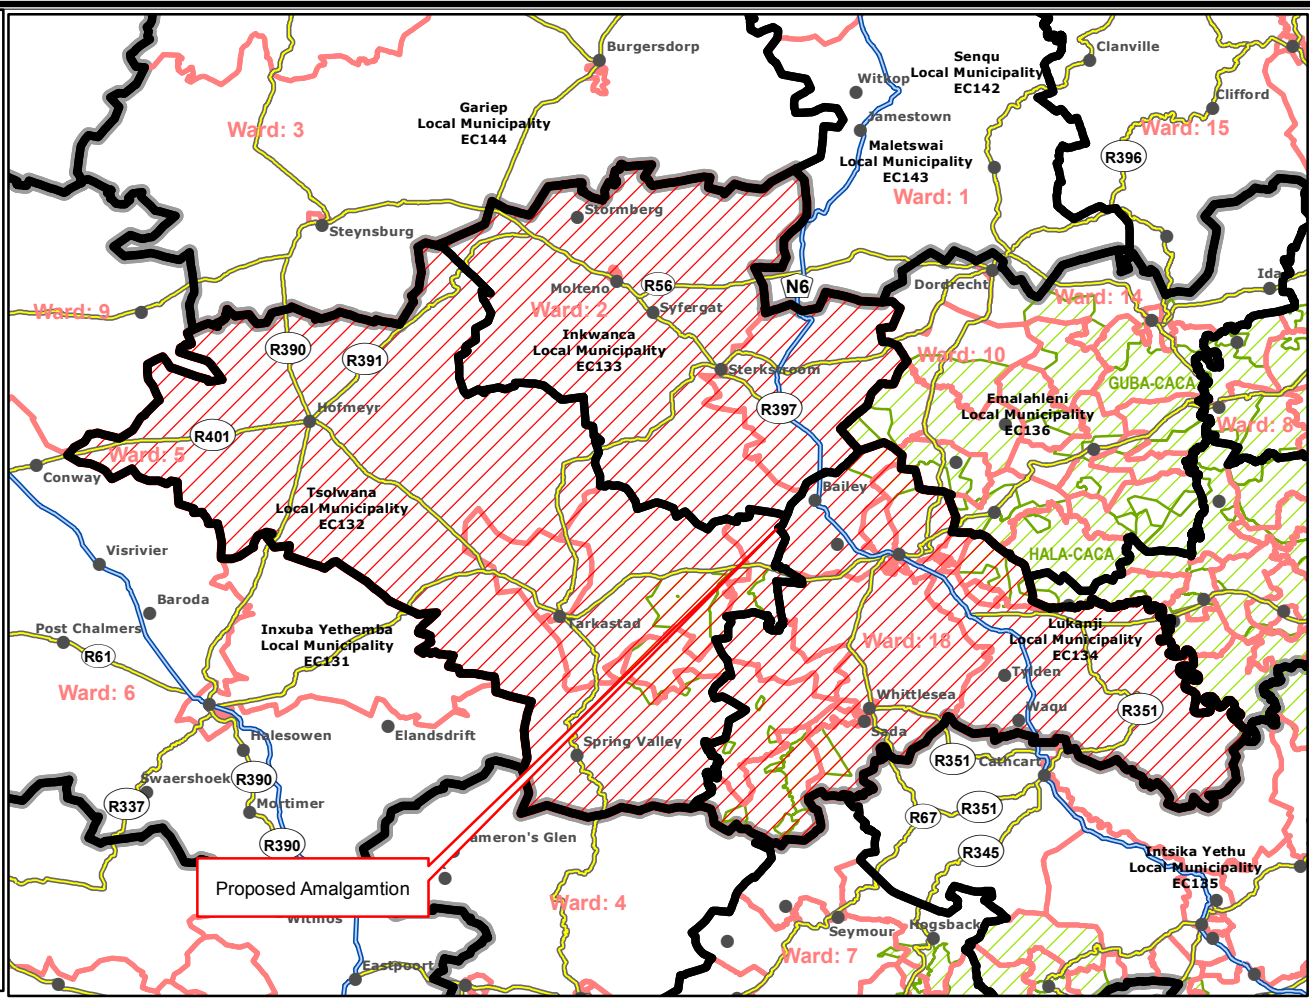

Redetermination of municipal boundaries

MAP NUMBER
DEM4505_1

DATE
January 2015

Legend

- District Municipalities
- Local / Metro Municipalities
- Proposed boundary change
- Traditional Council Areas
- Wards
- SubPlace
- Parent Farms
- Dams
- National Roads
- Main Roads
- Secondary Roads
- Streets
- Railways
- Rivers
- Towns
- Schools
- Health Facilities
- Police Stations
- Airports

SECTION 26 DESCRIPTION:

Proposed amalgamation of the municipal boundaries of Inkwana Local Municipality (EC133), Tsolwana Local Municipality (EC132) and Lukhanji Local Municipality (EC134)

O
V
E
R
V
I
E
W
M
A
P