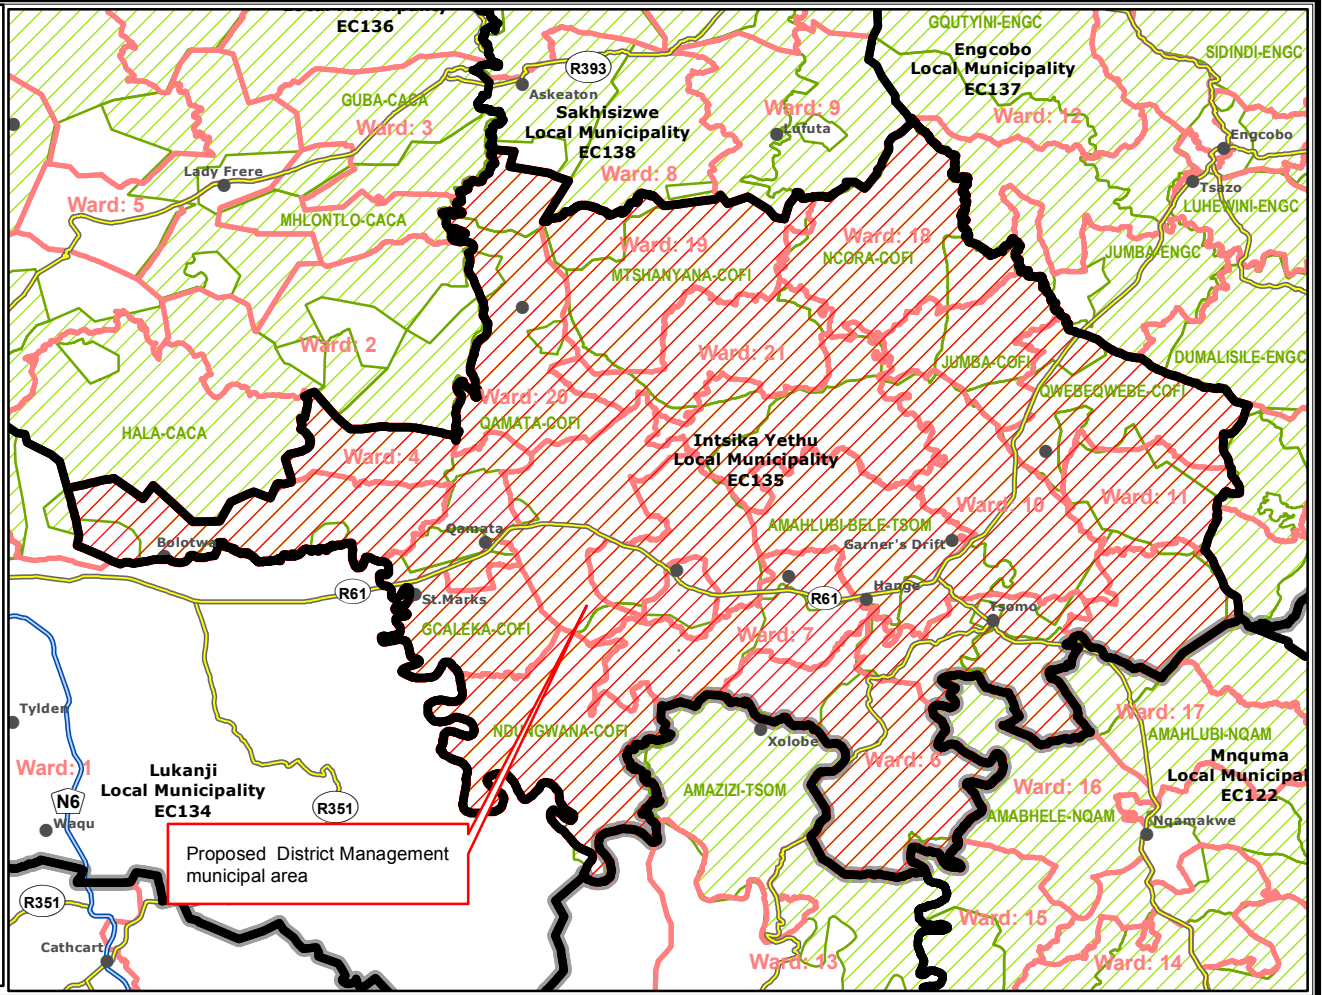

Redetermination of municipal boundaries

MAP NUMBER
DEM4506

DATE
January 2015

- Legend**
- District Municipalities
 - Local / Metro Municipalities
 - Proposed boundary change
 - Traditional Council Areas
 - Wards
 - SubPlace
 - Parent Farms
 - Dams
 - National Roads
 - Main Roads
 - Secondary Roads
 - Streets
 - Railways
 - Rivers
 - Towns
 - Schools
 - Health Facilities
 - Police Stations
 - Airports

SECTION 26 DESCRIPTION:

Proposed redetermination of the municipal boundaries of Intsika Yethu Local Municipality (EC135) in Chris Hani District Municipality (DC13) to be established as District Municipal Area (DMA)