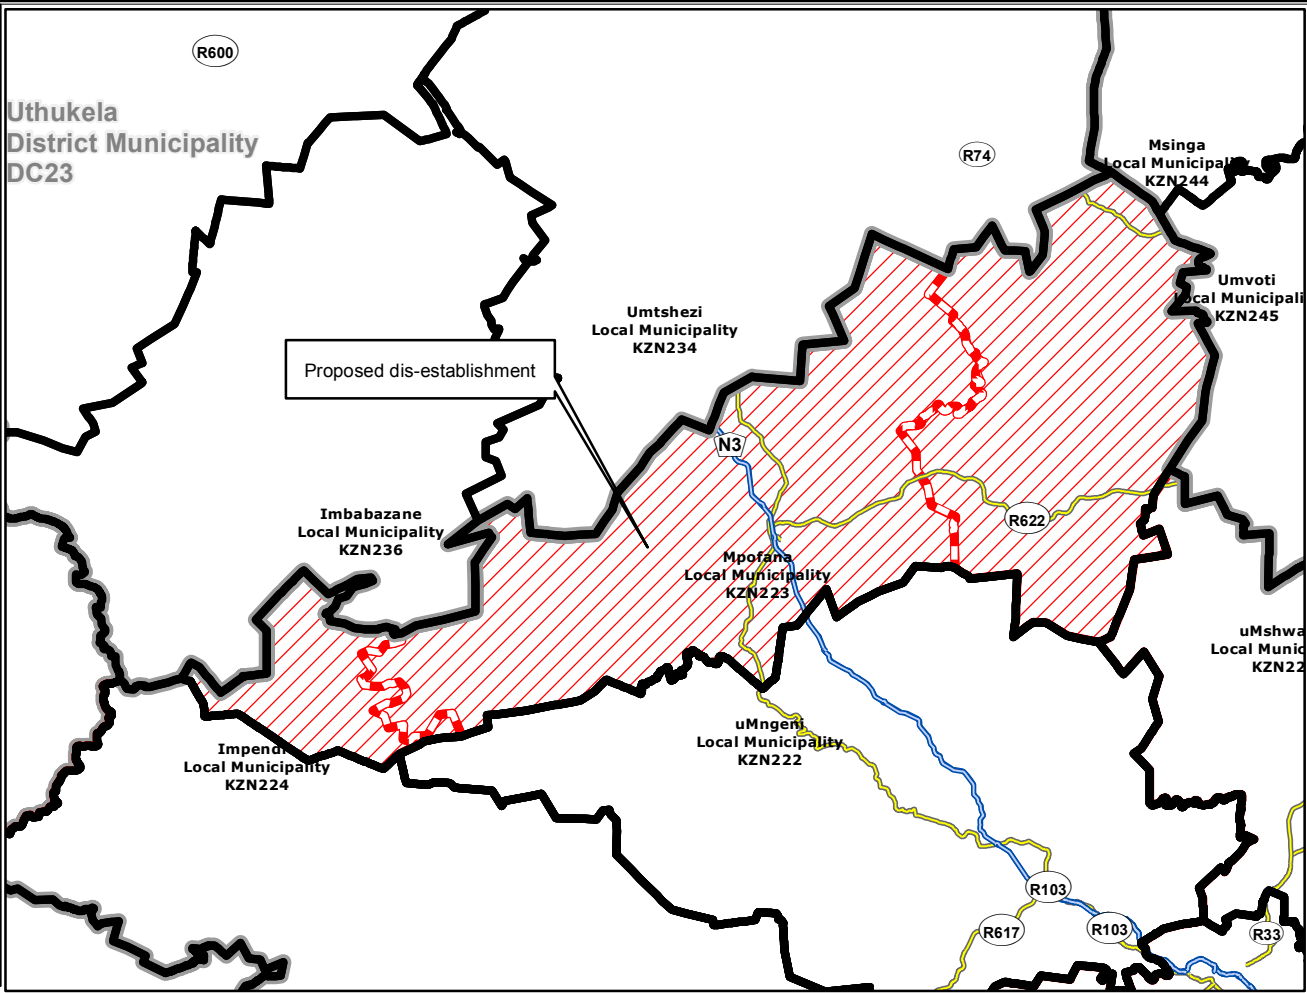

Redetermination of municipal boundaries

MAP NUMBER
DEM4522

DATE
January 2015

Legend

- District Municipalities
- Local / Metro Municipalities
- Proposed boundary change
- Traditional Council Areas
- Wards
- SubPlace
- Parent Farms
- Dams
- National Roads
- Main Roads
- Secondary Roads
- Streets
- Railways
- Rivers
- Towns
- Schools
- Health Facilities
- Police Stations
- Airports

Uthukela District Municipality DC23

SECTION 26 DESCRIPTION:

Proposed disestablishment of the municipal boundaries of Mpofana Local Municipality by merging wards 1, 3 and a portion of 2 into Umngeni Local Municipality (KZN222), ward 4 into Umvoti Local Municipality (KZN245) and the remaining portion of ward 2 into Impendle Municipality (KZN224).

O
V
E
R
V
I
E
W
M
A
P