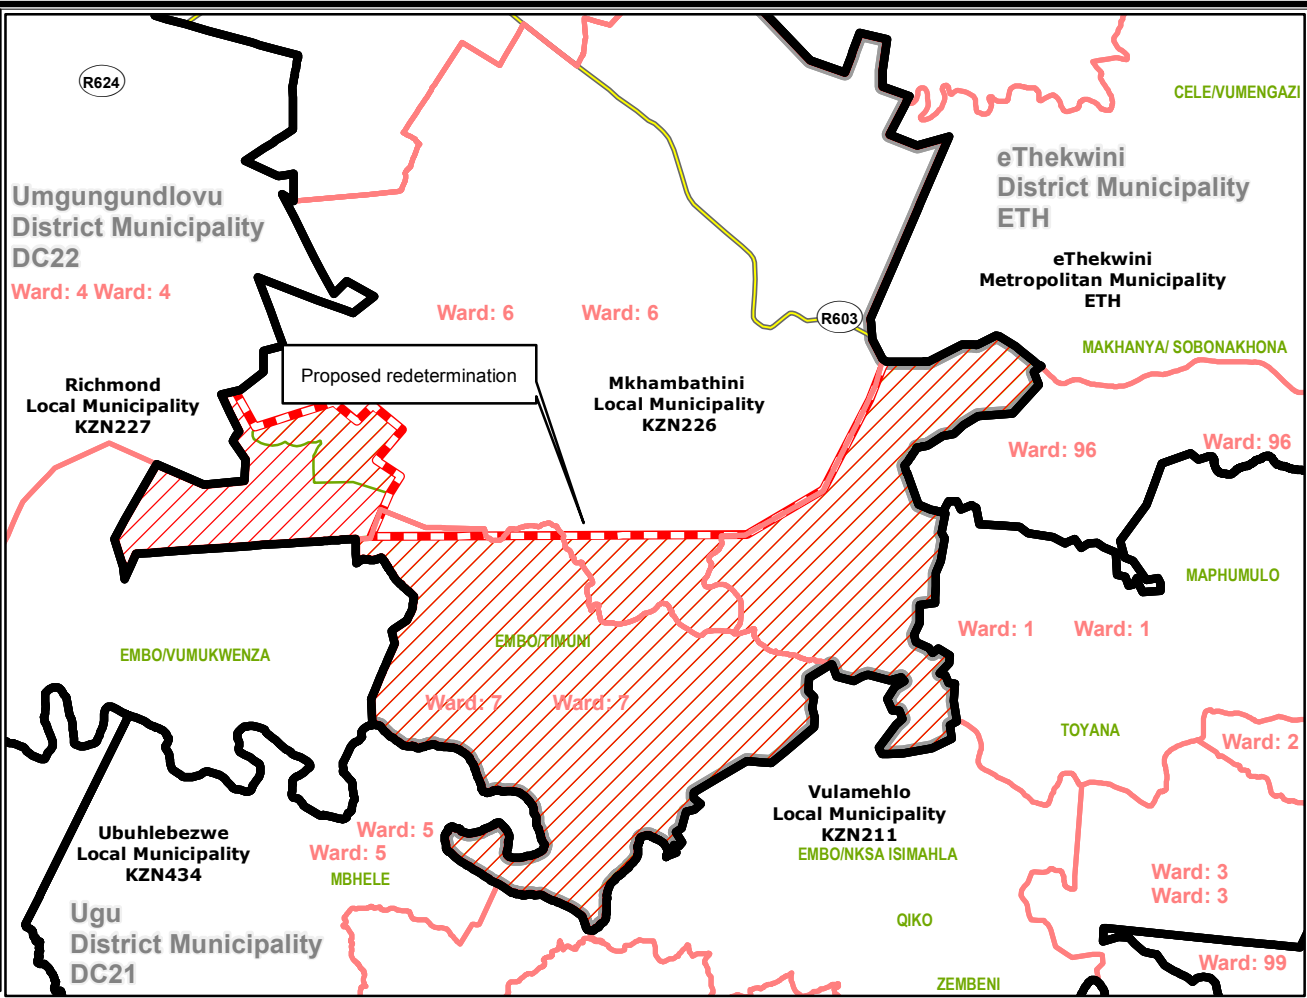

Redetermination of municipal boundaries

MAP NUMBER
DEM4523

DATE
January 2015

Legend

- District Municipalities
- Local / Metro Municipalities
- Proposed boundary change
- Traditional Council Areas
- Wards
- SubPlace
- Parent Farms
- Dams
- National Roads
- Main Roads
- Secondary Roads
- Streets
- Railways
- Rivers
- Towns
- Schools
- Health Facilities
- Police Stations
- Airports

SECTION 26 DESCRIPTION:

Proposed redetermination of the municipal boundary of Mkambathini Local Municipality (KZN227), Umgungundlovu District Municipality (DC22) by excluding the remainder of the traditional area of Embo/Thumuni from Mkambathini Local Municipality (KZN226) and by including it into the eThekweni Metro Municipality (ETH)

O
V
E
R
V
I
E
W
M
A
P