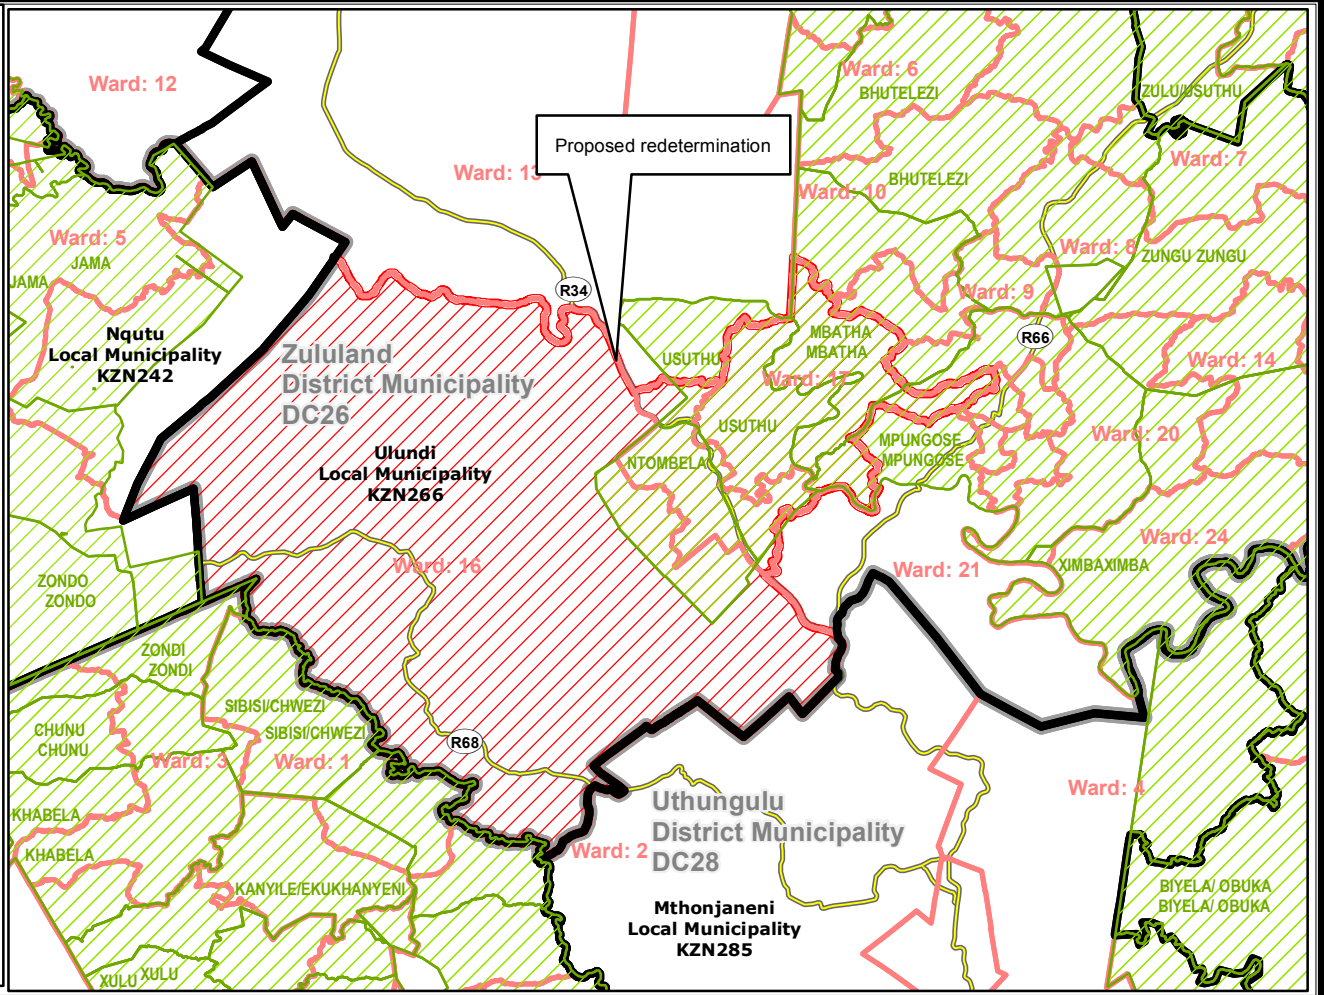

# Redetermination of municipal boundaries

MAP NUMBER  
**DEM4524**

DATE  
**January 2015**

- Legend**
- District Municipalities
  - Local / Metro Municipalities
  - Proposed boundary change
  - Traditional Council Areas
  - Wards
  - SubPlace
  - Parent Farms
  - Dams
  - National Roads
  - Main Roads
  - Secondary Roads
  - Streets
  - Railways
  - Rivers
  - Towns
  - Schools
  - Health Facilities
  - Police Stations
  - Airports

## SECTION 26 DESCRIPTION:

Proposed redetermination of the municipal boundary of Mkambathini Local Municipality (KZN227), Umgungundlovu District Municipality (DC22) by excluding the remainder of the traditional area of Embo/Thumini from Mkambathini Local Municipality (KZN226) and by including it into the eThekweni Metro Municipality (ETH)

O  
V  
E  
R  
V  
I  
E  
W  
M  
A  
P