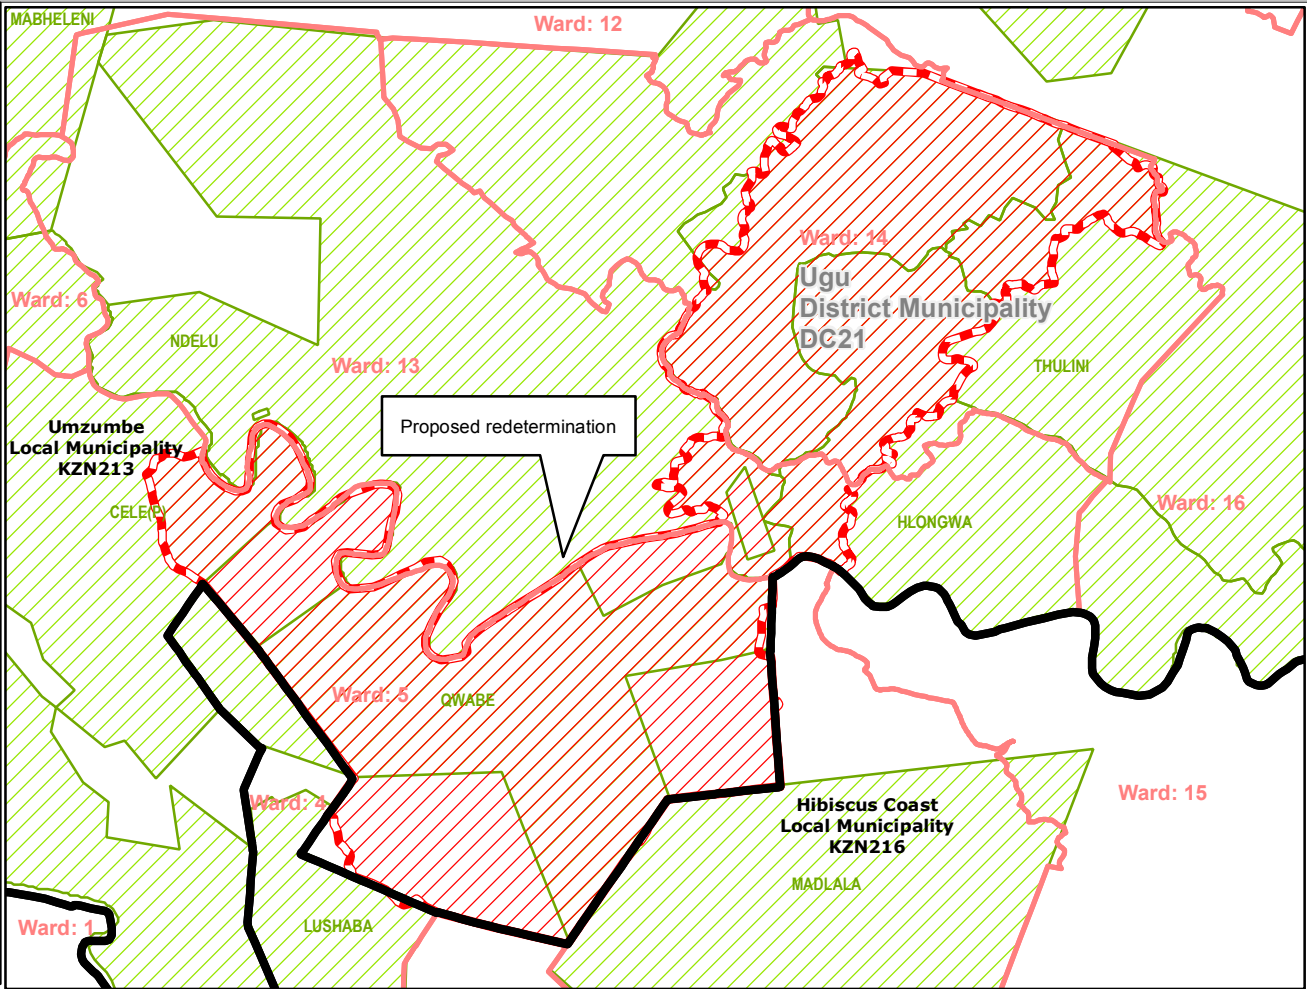

Redetermination of municipal boundaries

MAP NUMBER
DEM4526

DATE
January 2015

Legend

- District Municipalities
- Local / Metro Municipalities
- Proposed boundary change
- Traditional Council Areas
- Wards
- SubPlace
- Parent Farms
- Dams
- National Roads
- Main Roads
- Secondary Roads
- Streets
- Railways
- Rivers
- Towns
- Schools
- Health Facilities
- Police Stations
- Airports

SECTION 26 DESCRIPTION:

Proposed redetermination of the municipal boundaries of Umzumbe Local Municipality (KZN213) by excluding the traditional area of Qwabe and including it into Hibiscus Coast Local Municipality (KZN216)

OVERVIEW MAP