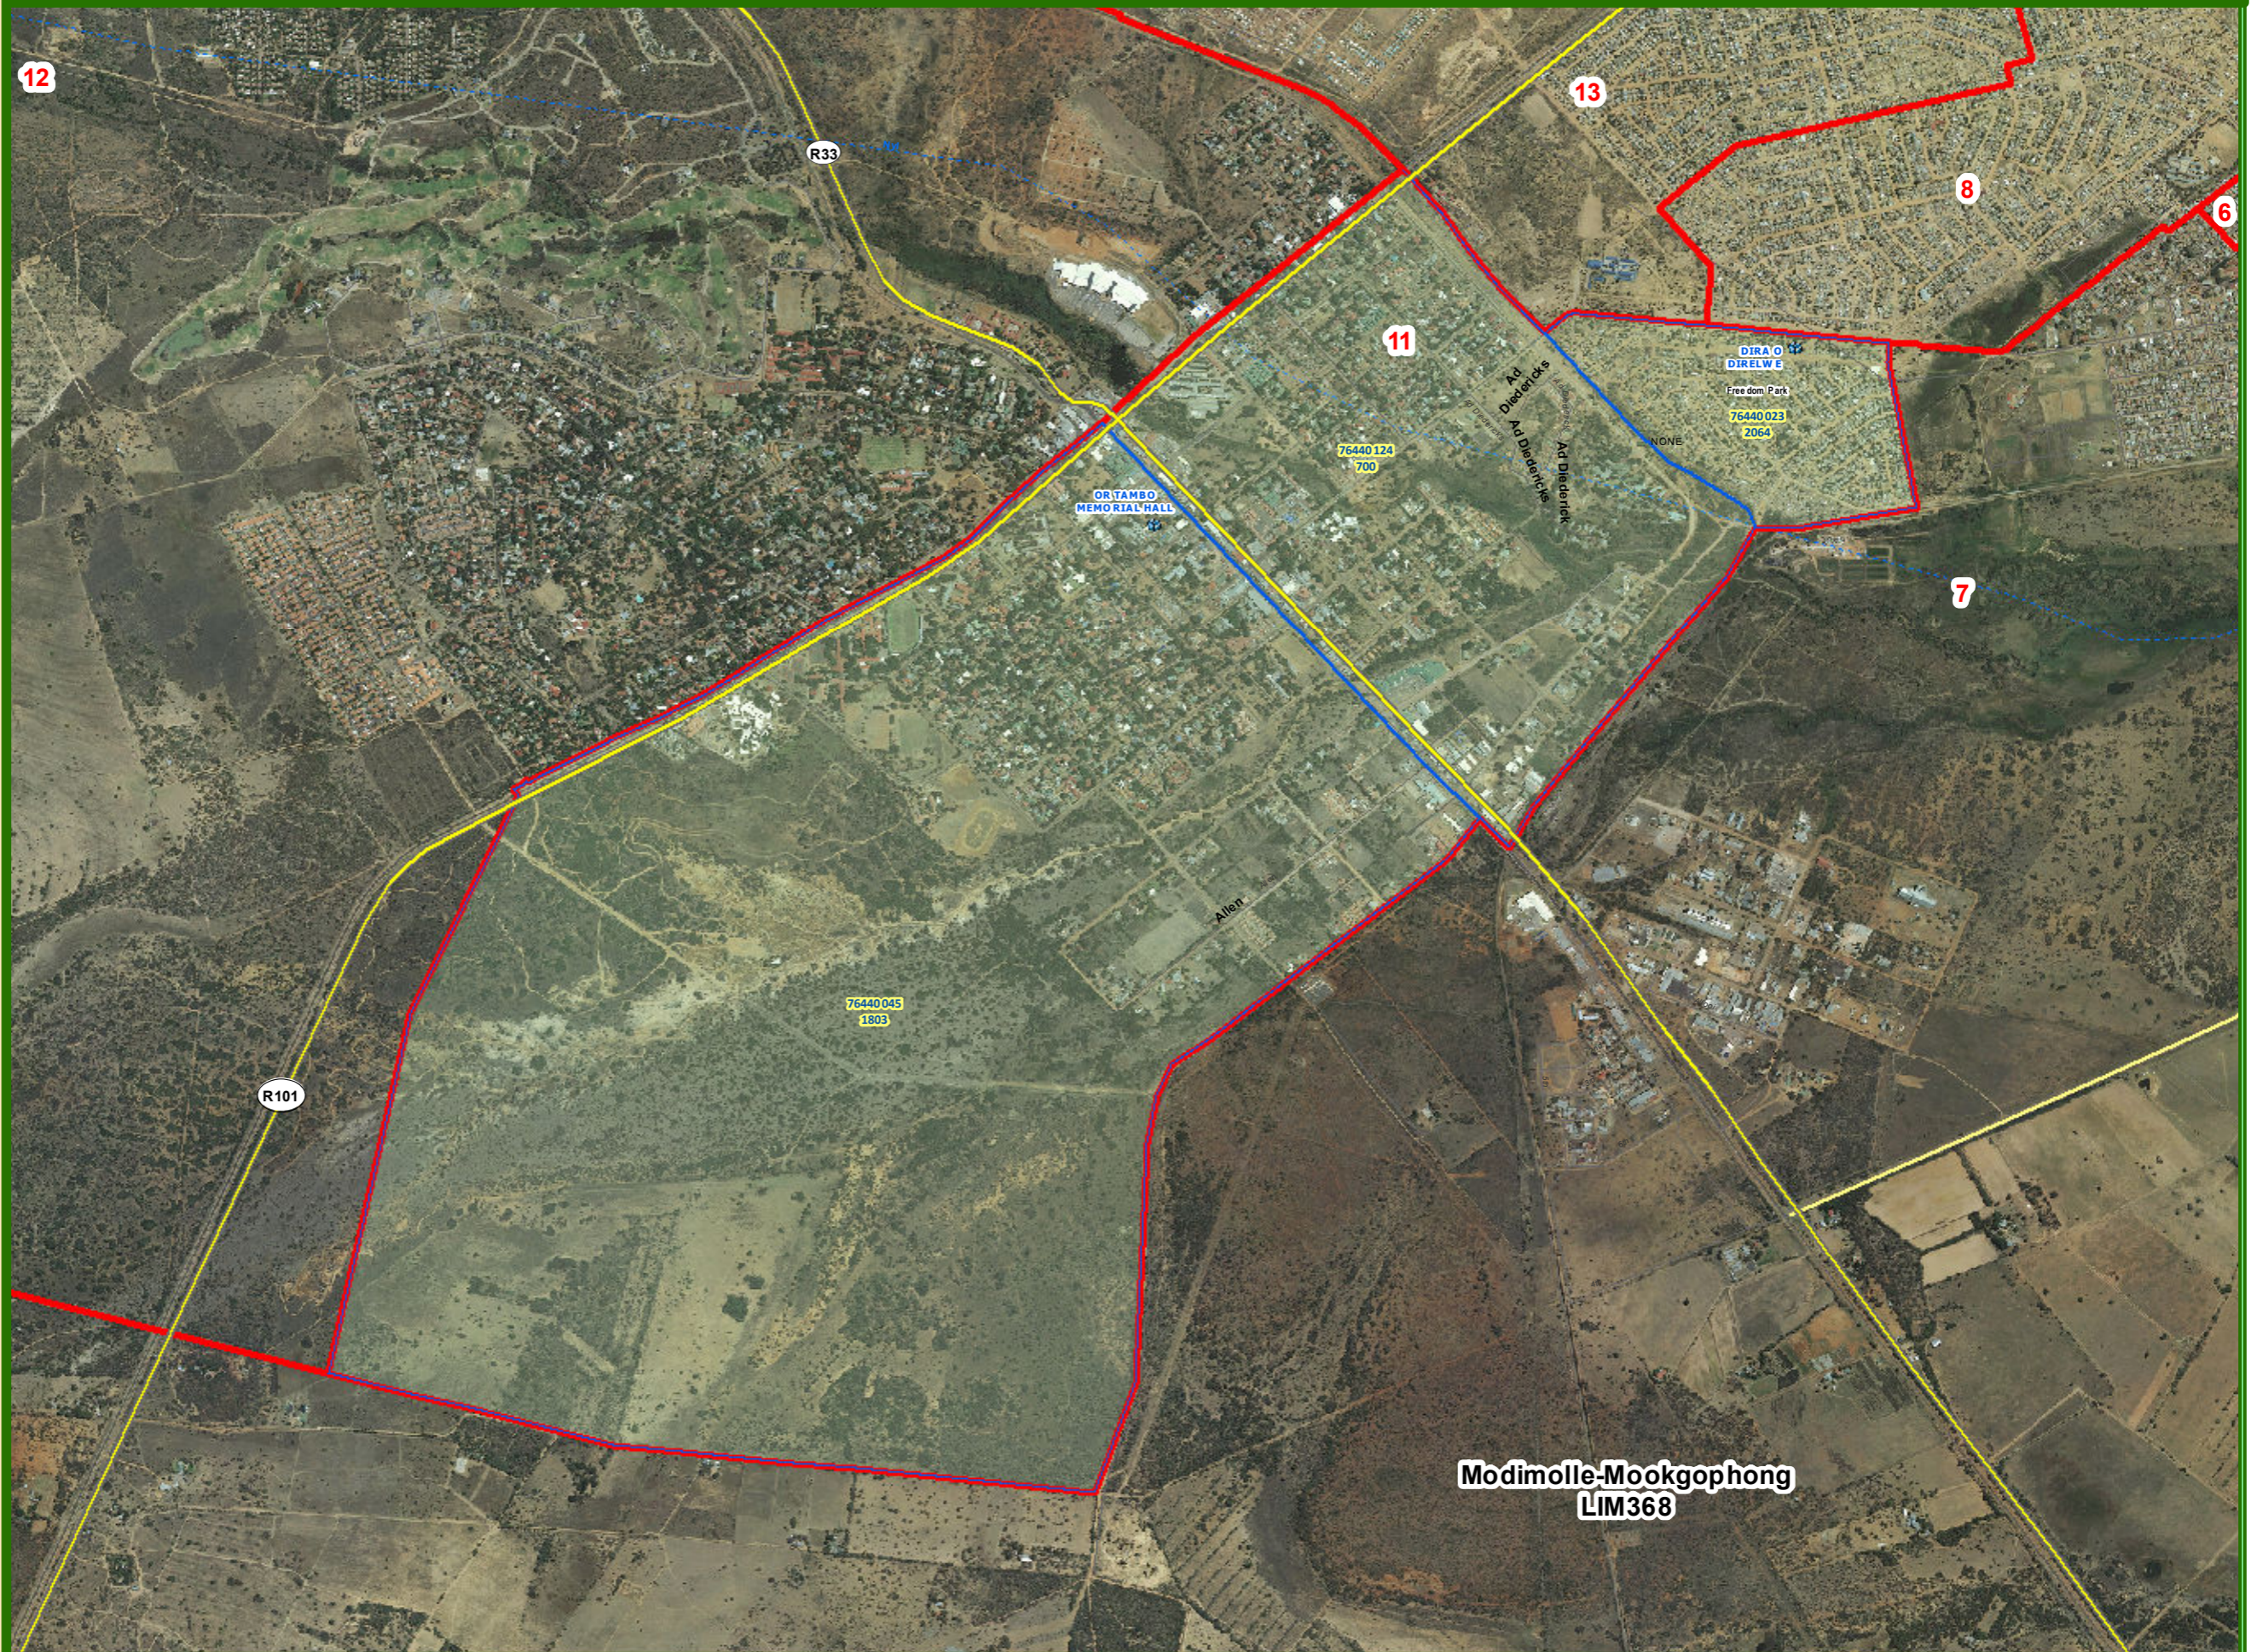

**Legend**

-  Local Municipalities
-  Wards
-  Tribal Council Area
-  Subplace
-  Voting Districts
-  National Roads
-  Main Roads
-  Streets
-  Secondary Roads
-  Secondary Roads
-  Voting Stations

Modimolle-Mookgophong  
LIM368