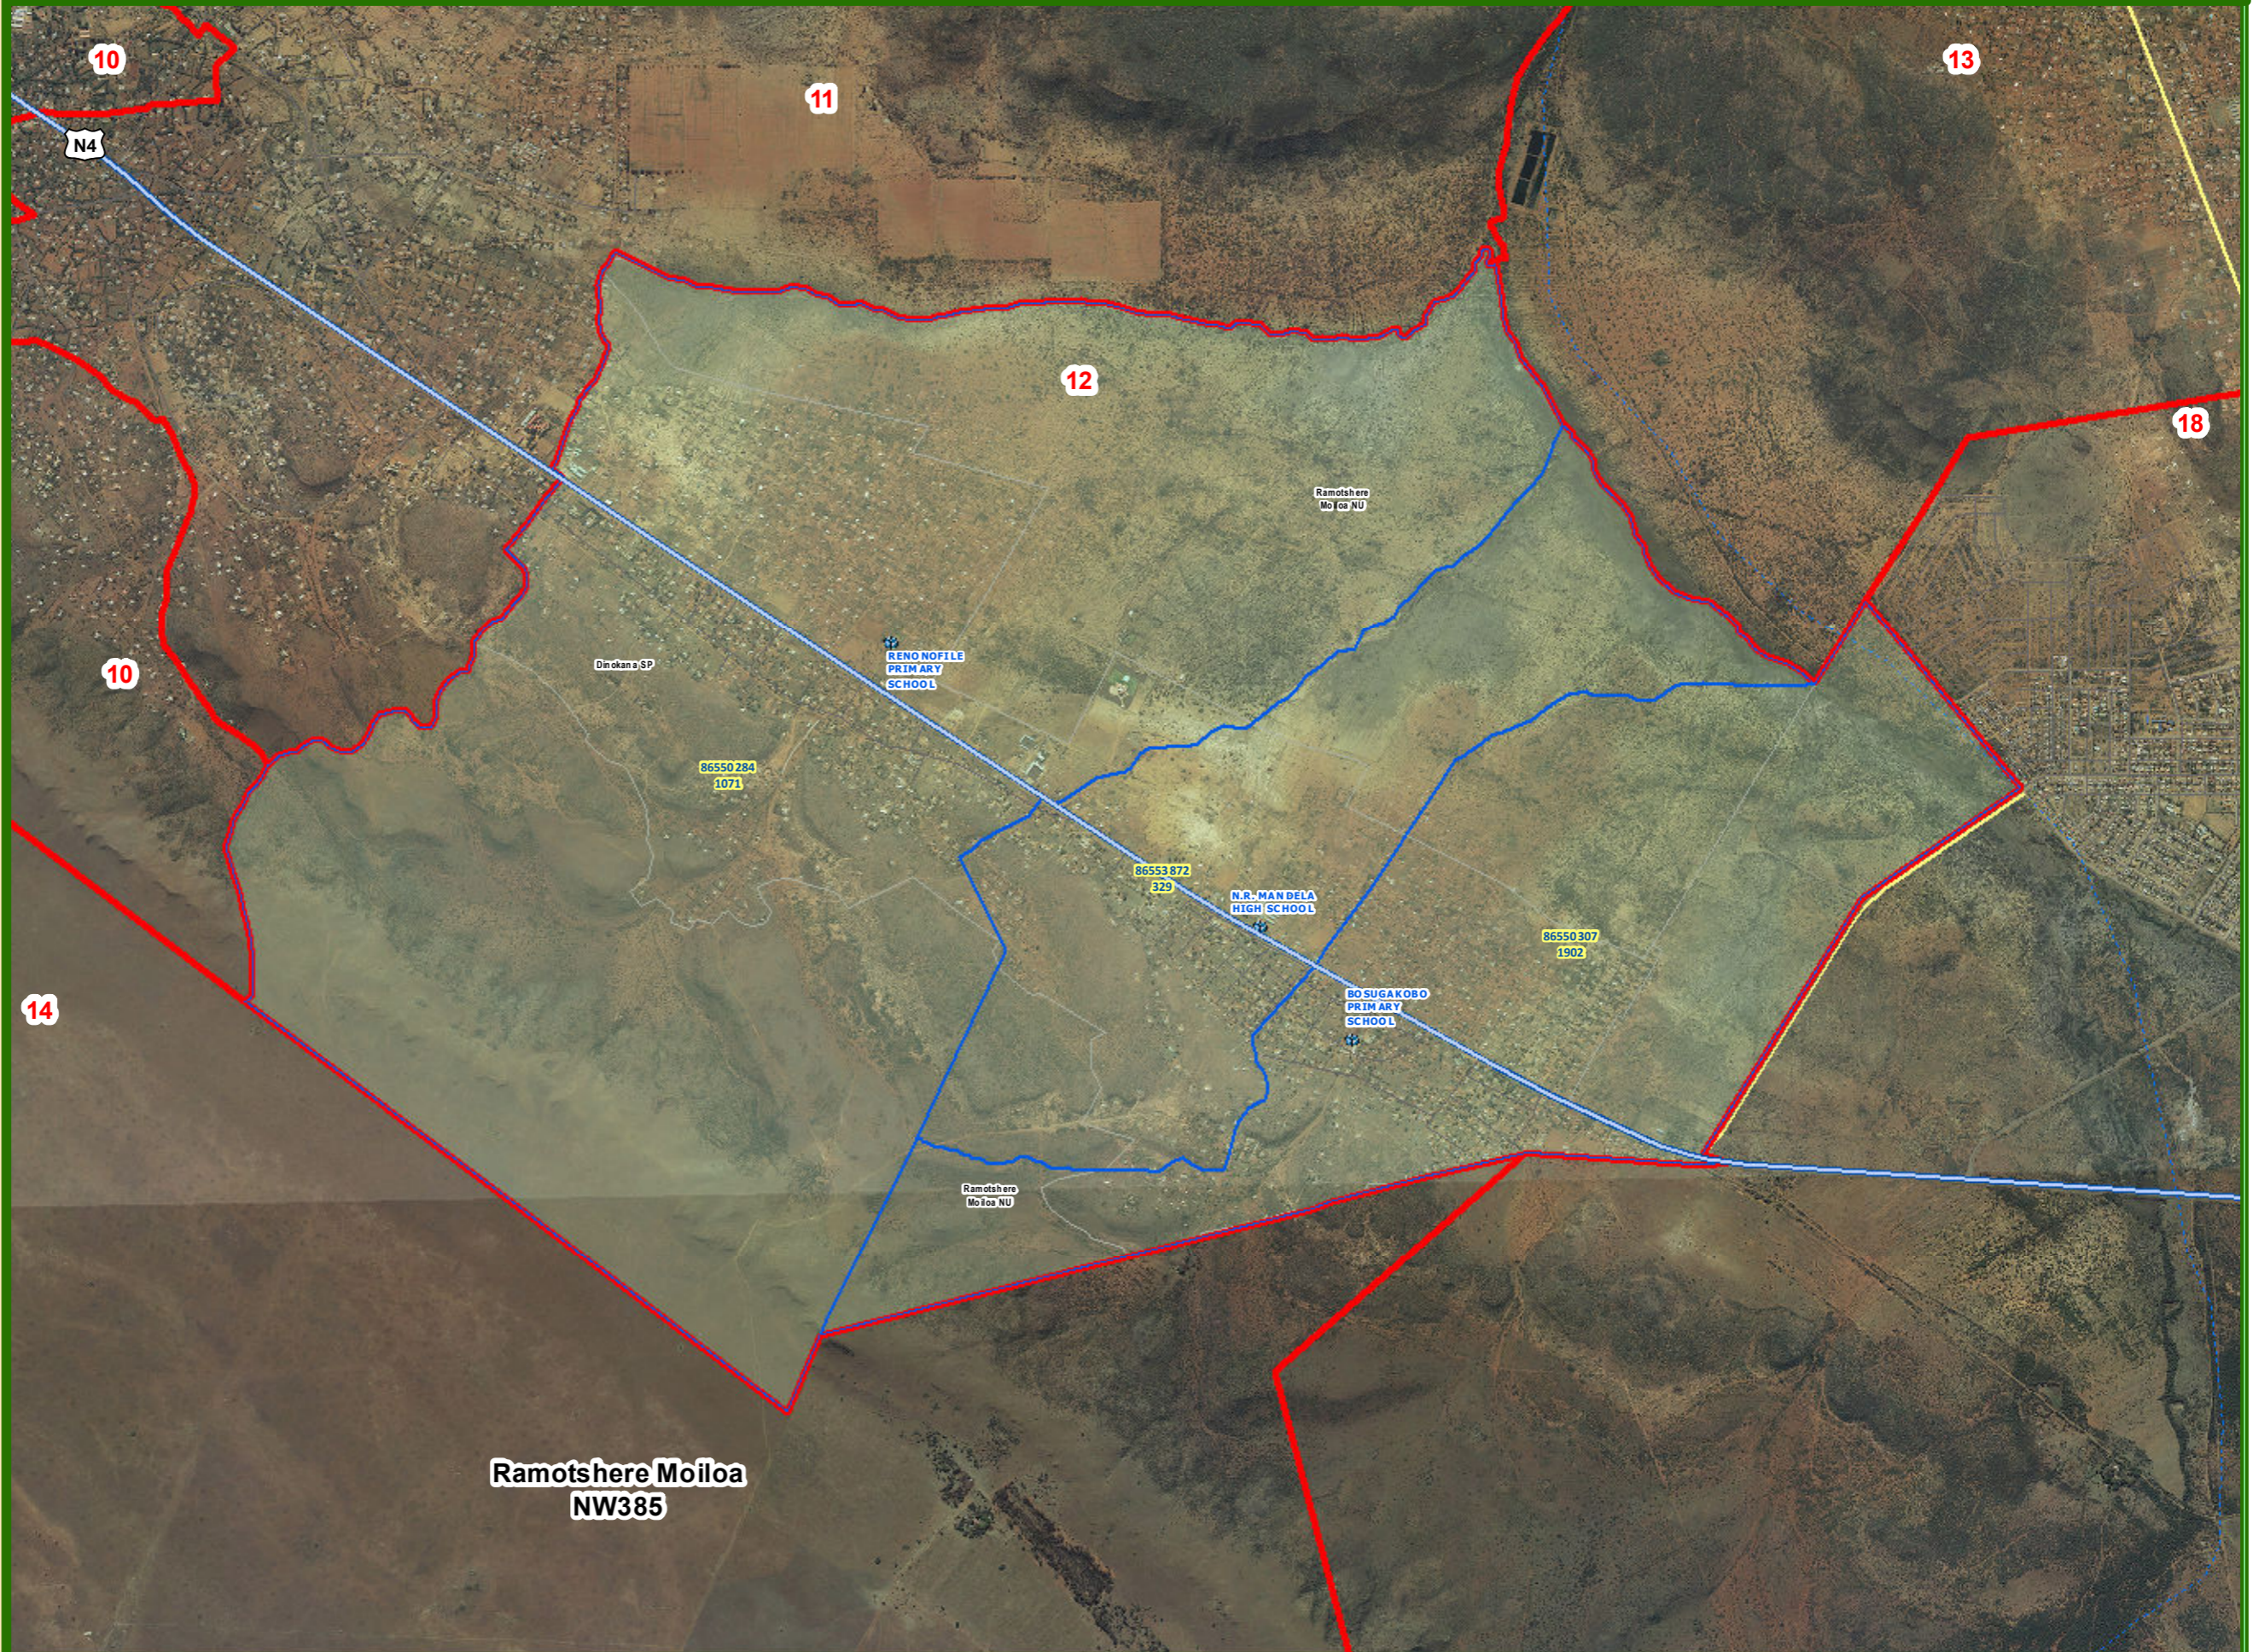

Legend

- Local Municipalities
- Wards
- Tribal Council Area
- Subplace
- Voting Districts
- National Roads
- Main Roads
- Streets
- Secondary Roads
- Secondary Roads
- Voting Stations

Ramotshere Moiloa
NW385