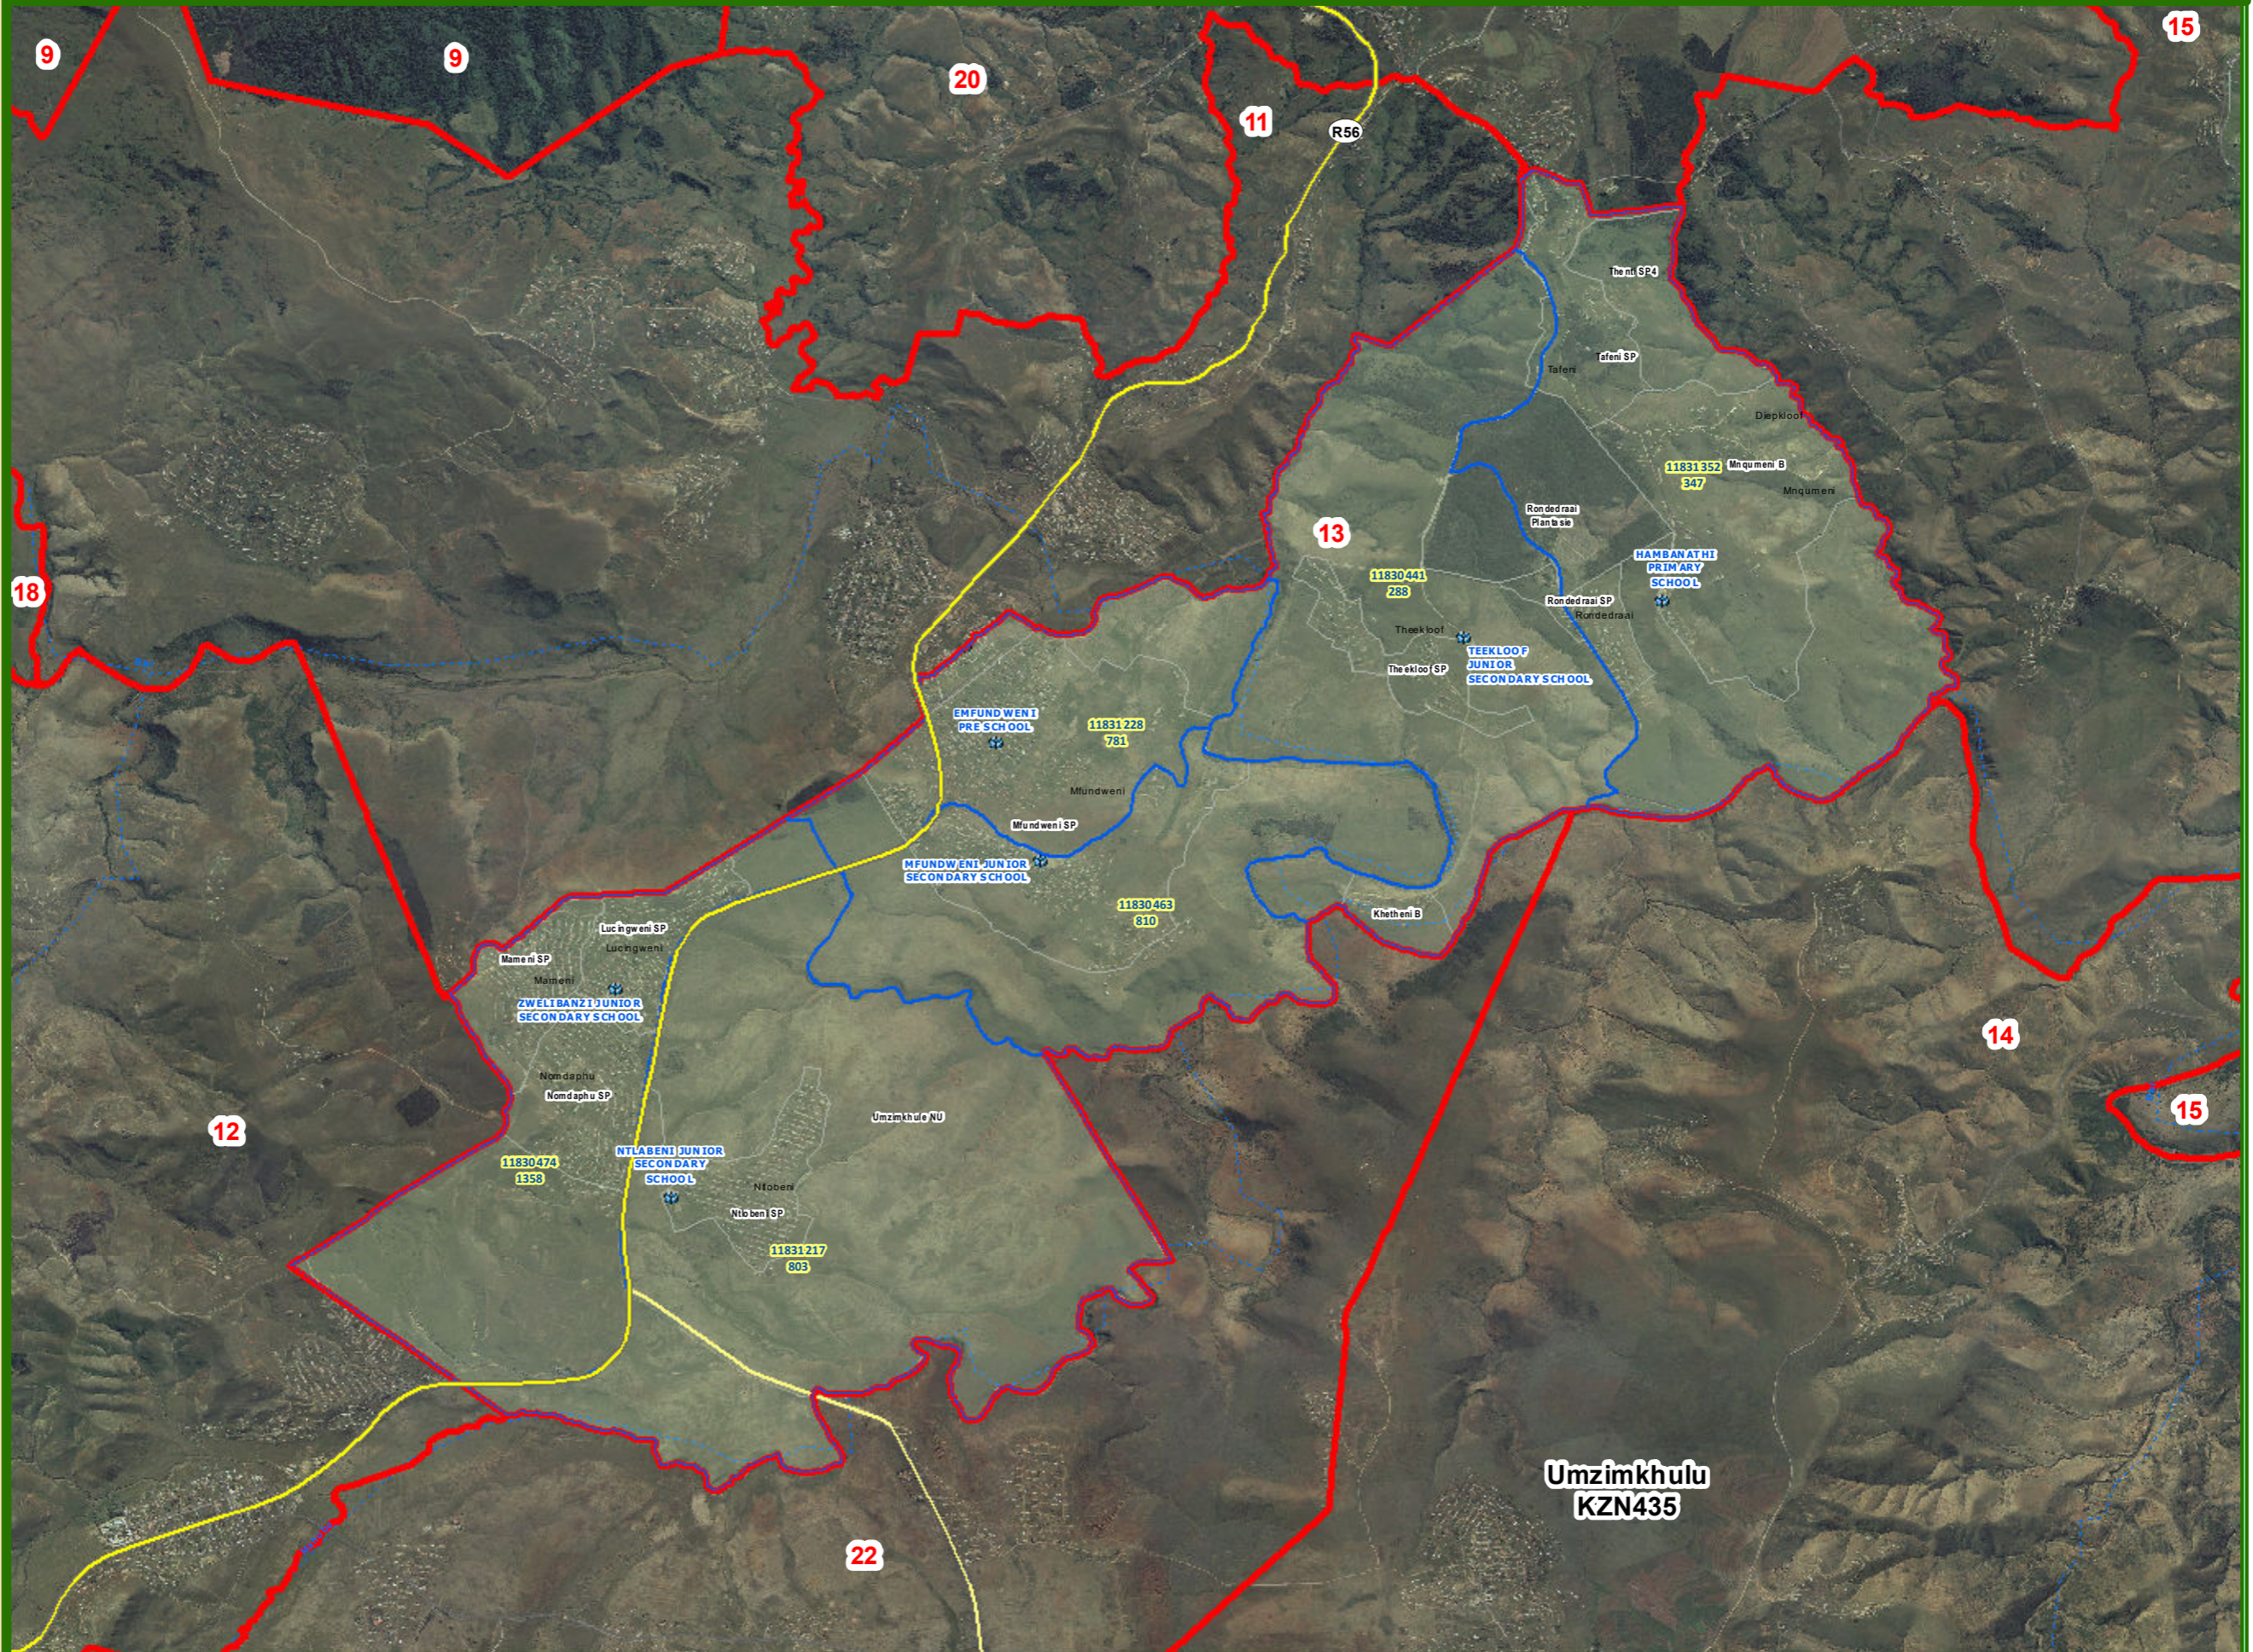

**Legend**

-  Local Municipalities
-  Wards
-  Tribal Council Area
-  Subplace
-  Voting Districts
-  National Roads
-  Main Roads
-  Streets
-  Secondary Roads
-  Secondary Roads
-  Voting Stations

**Umzimkhulu  
KZN435**