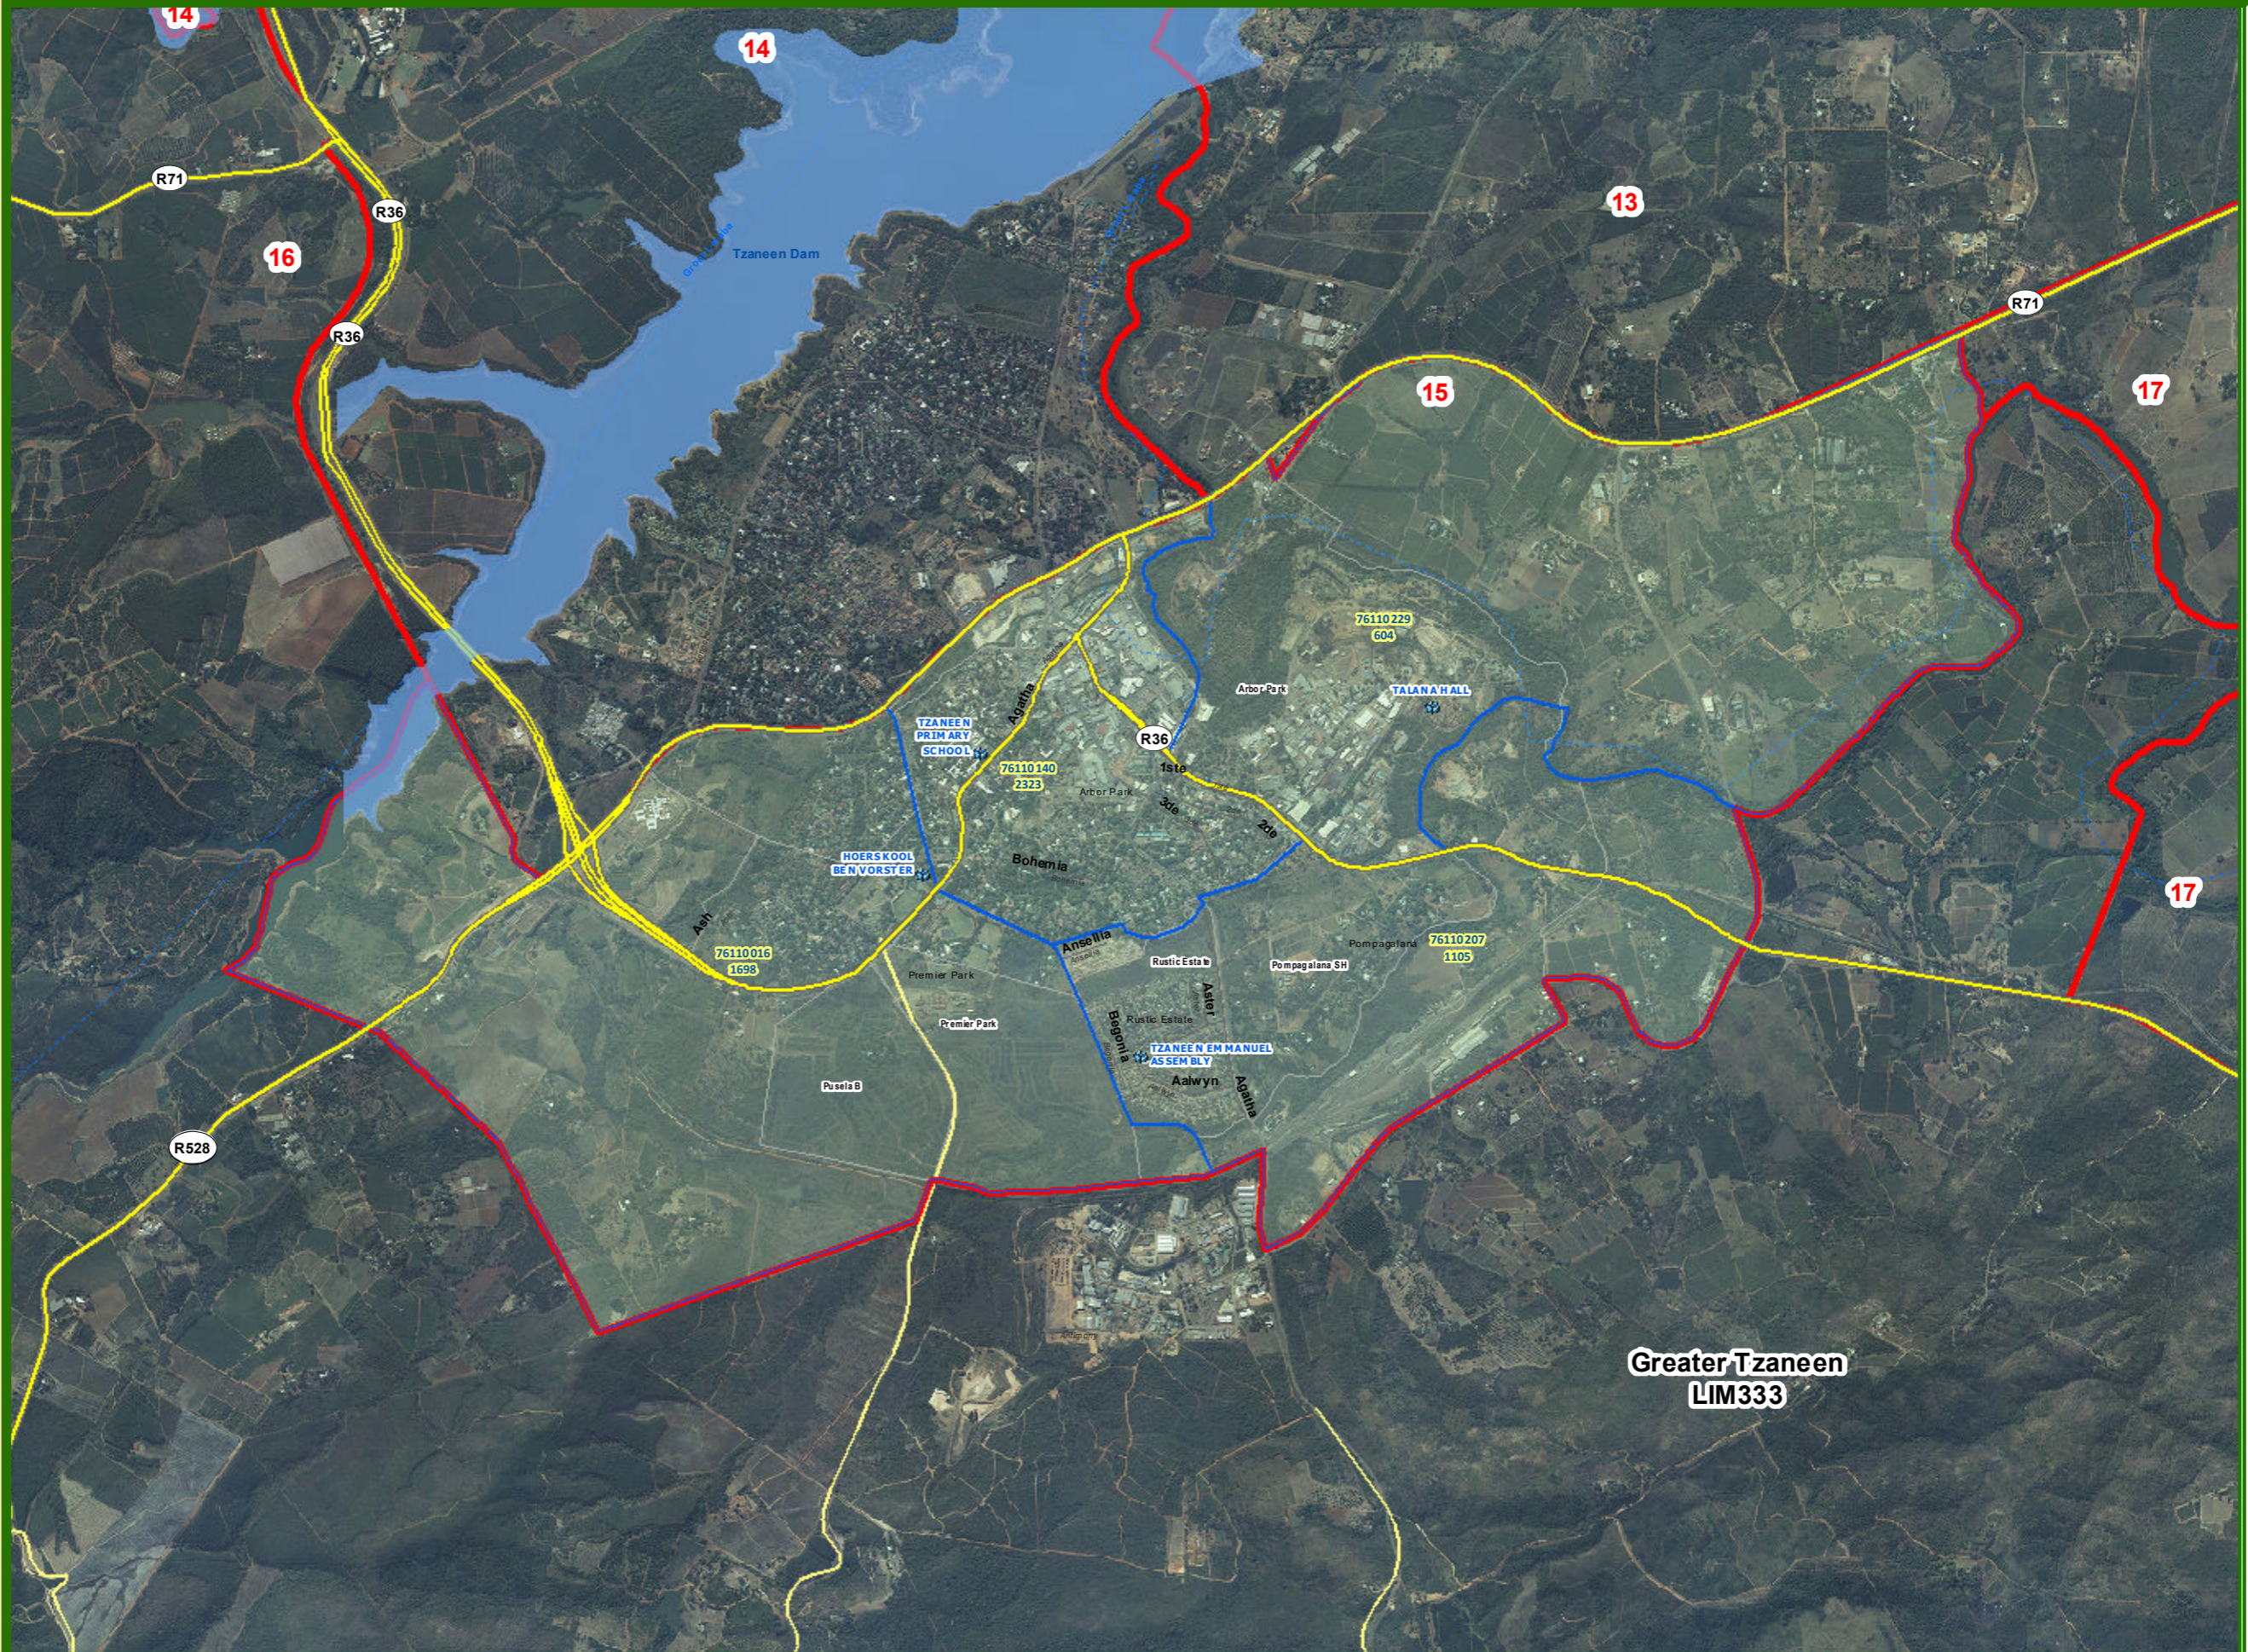

Legend

-  Local Municipalities
-  Wards
-  Tribal Council Area
-  Subplace
-  Voting Districts
-  National Roads
-  Main Roads
-  Streets
-  Secondary Roads
-  Secondary Roads
-  Voting Stations

**Greater Tzaneen
LIM333**