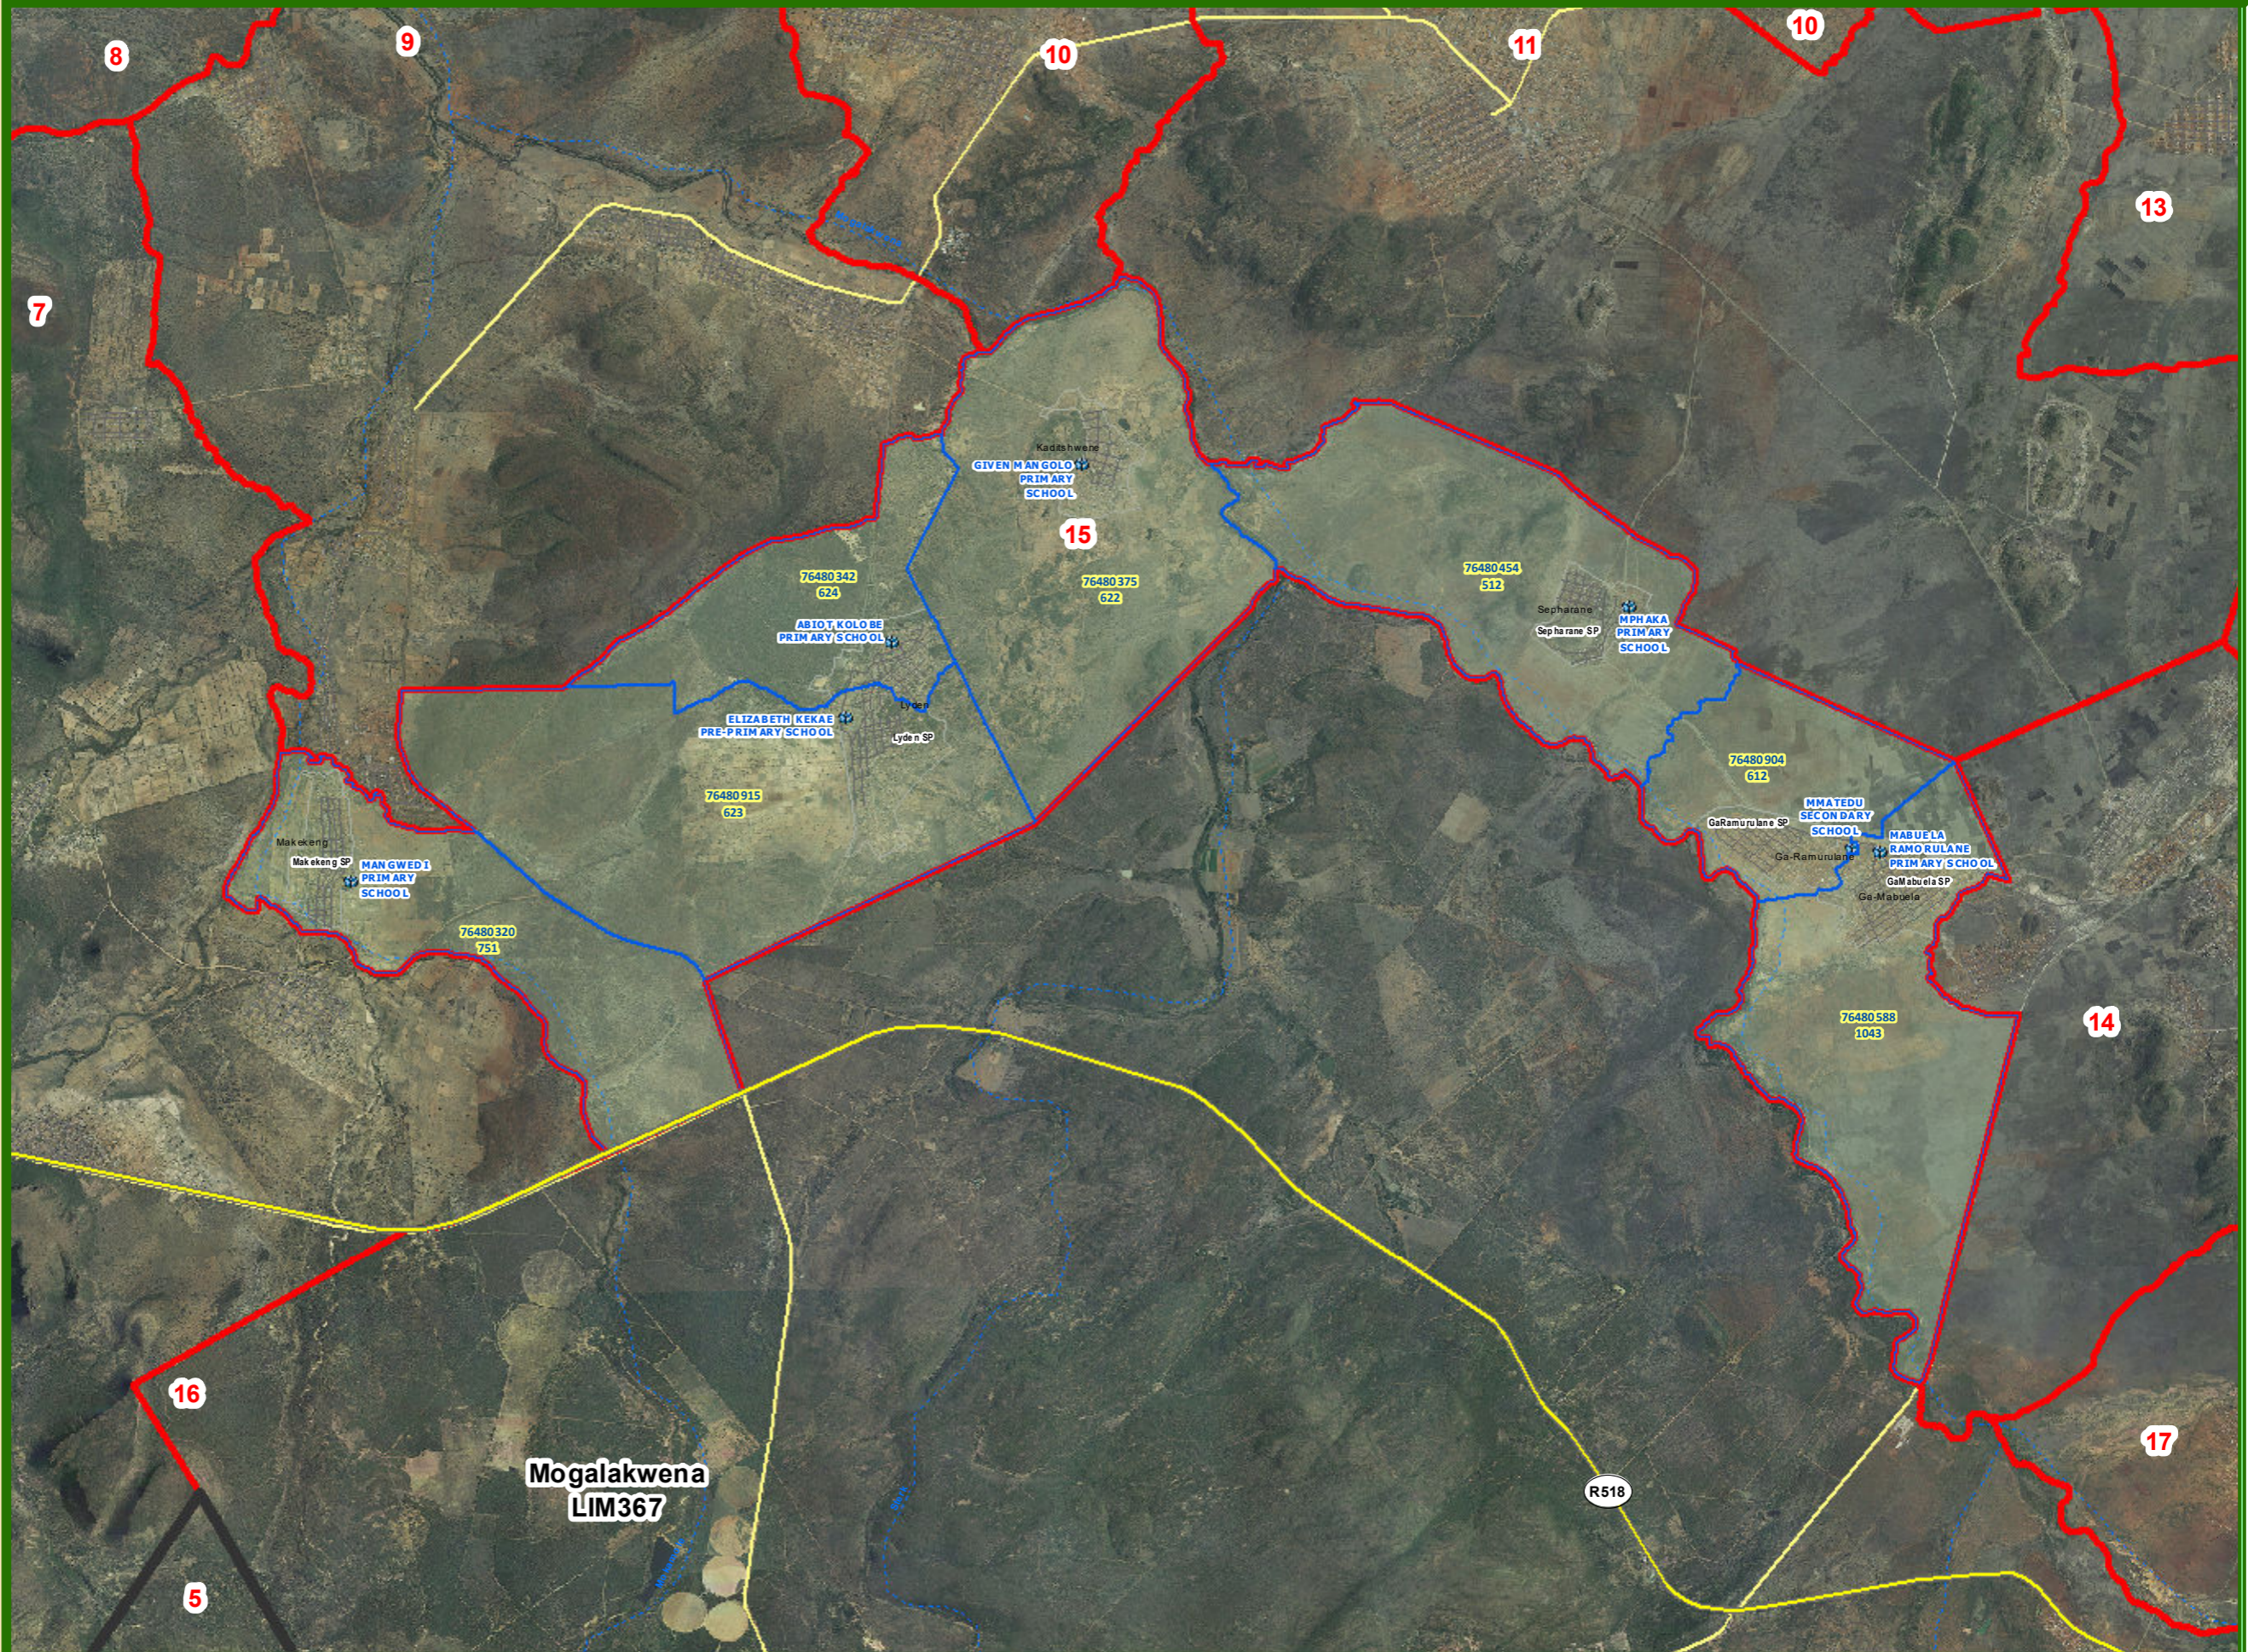

Legend

-  Local Municipalities
-  Wards
-  Tribal Council Area
-  Subplace
-  Voting Districts
-  National Roads
-  Main Roads
-  Streets
-  Secondary Roads
-  Secondary Roads
-  Voting Stations

**Mogalakwena
LIM367**