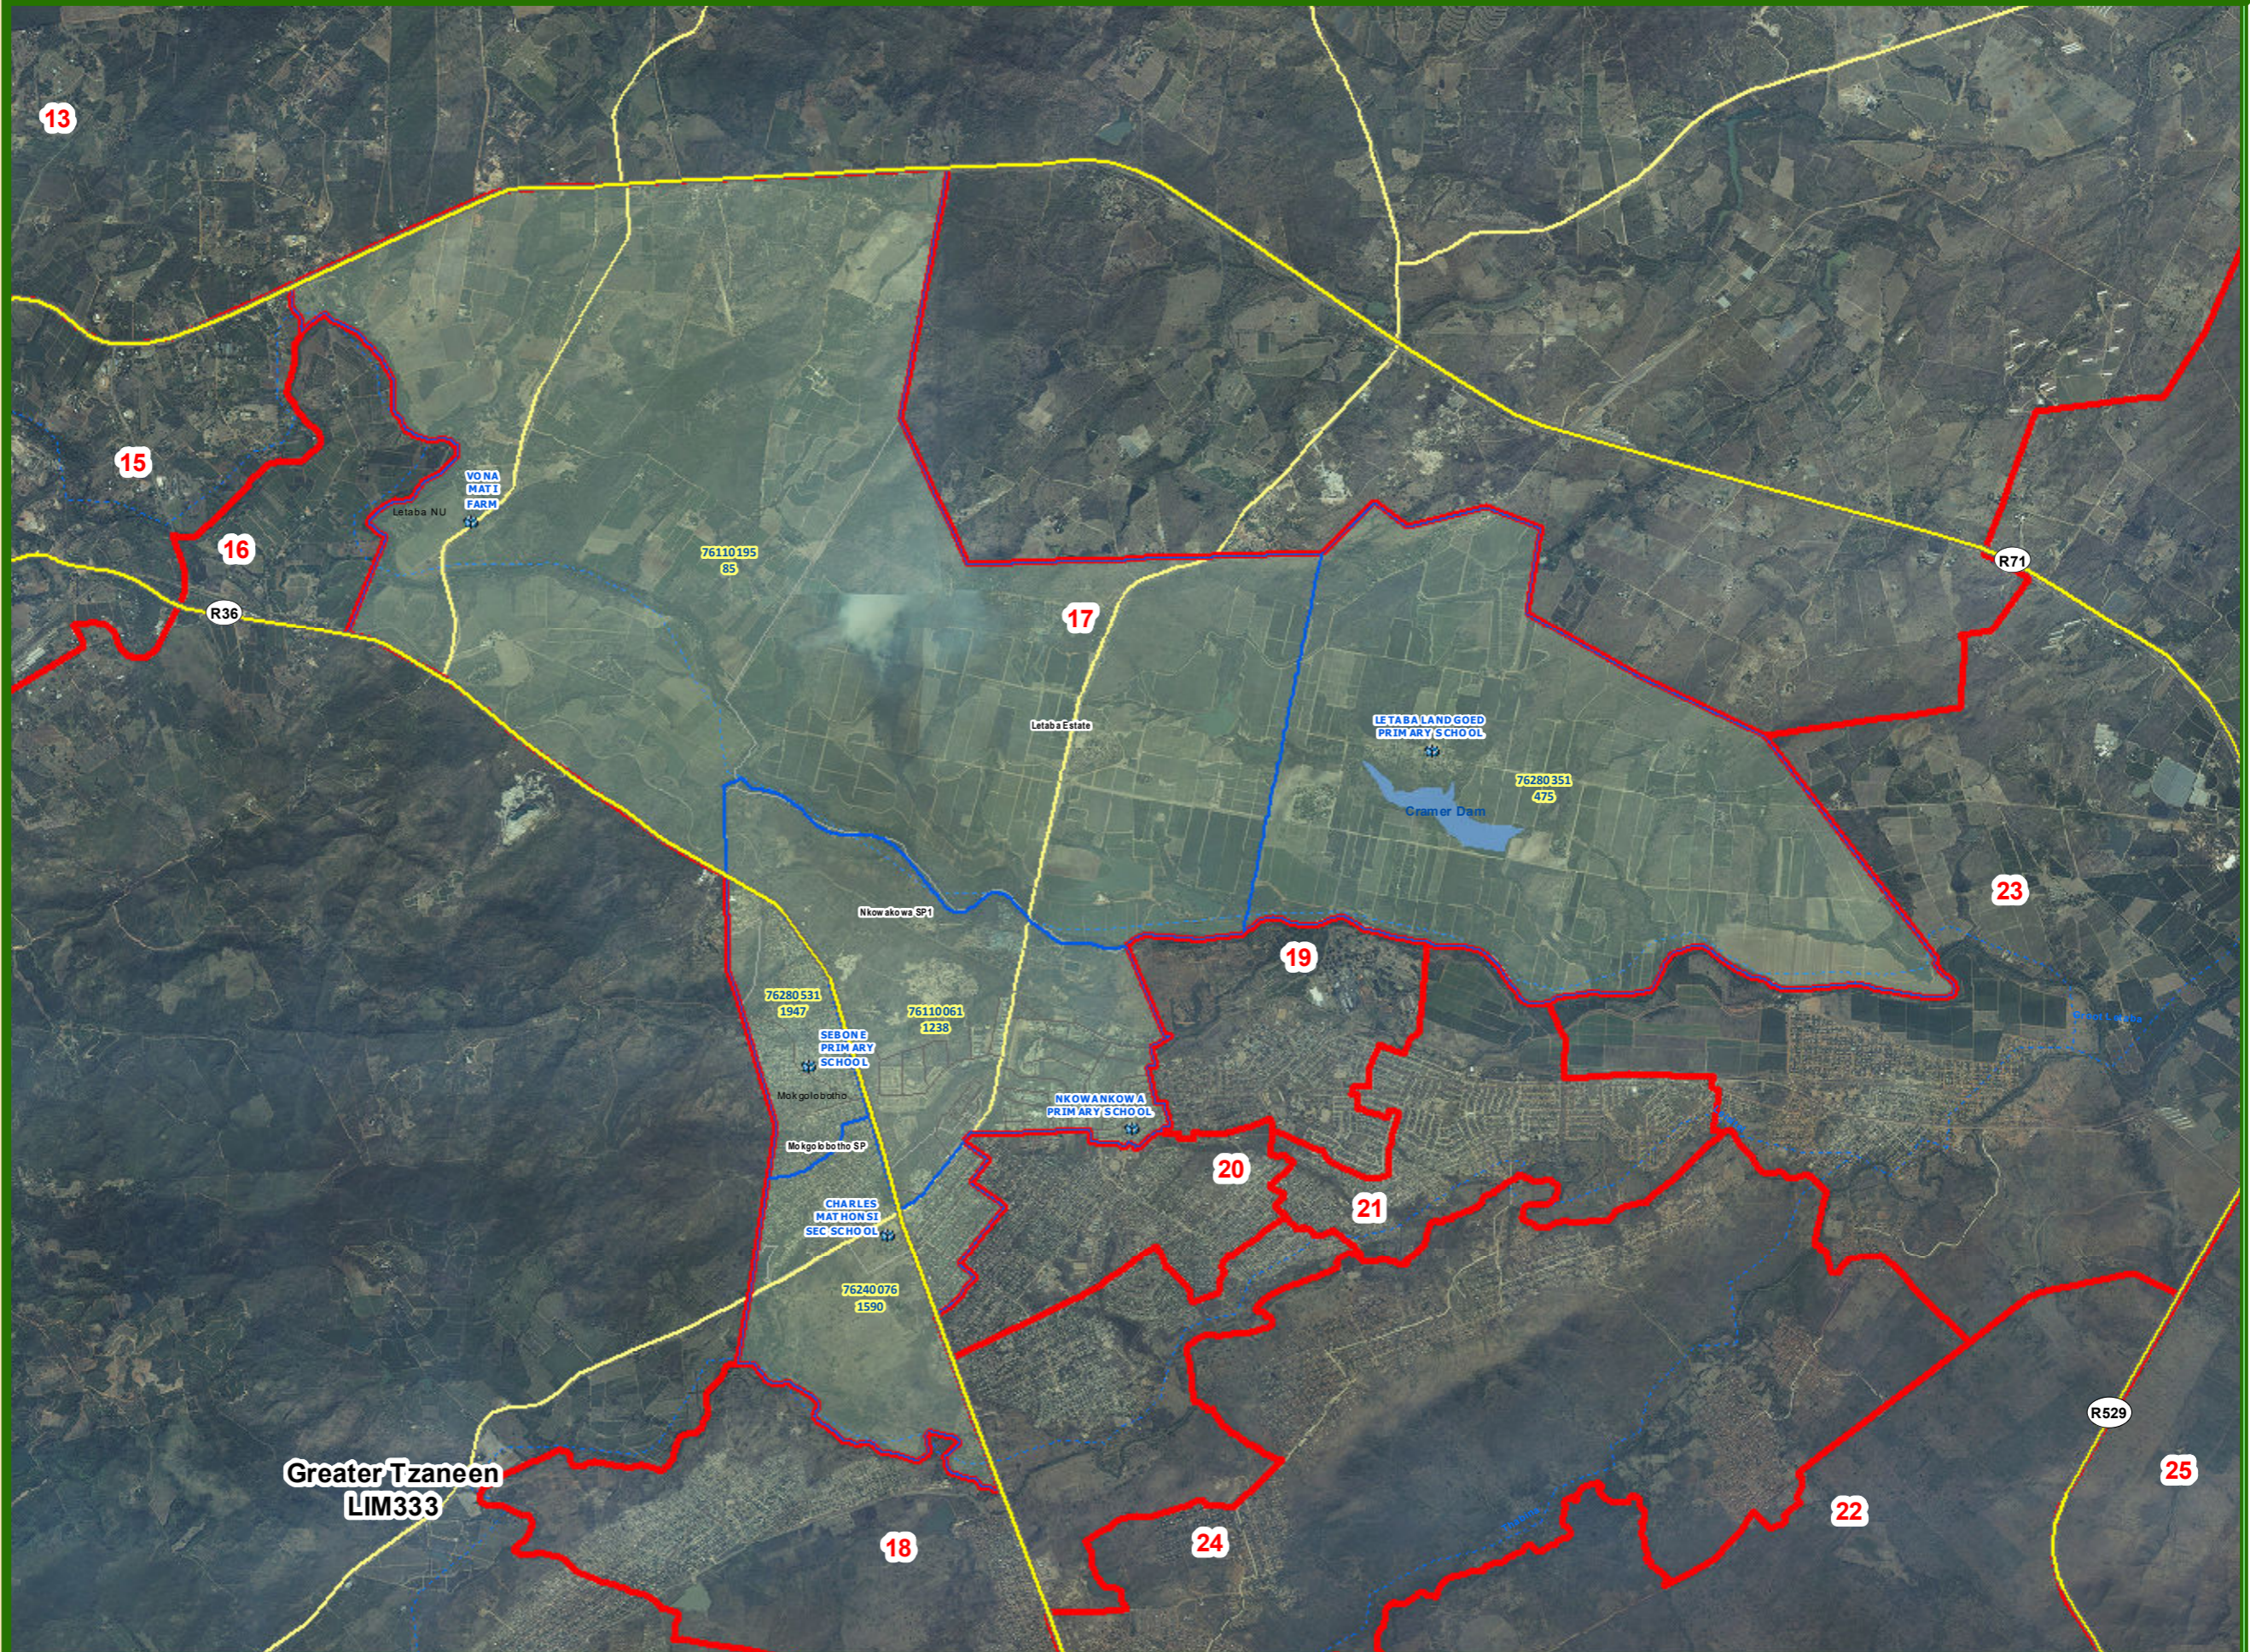

Legend

-  Local Municipalities
-  Wards
-  Tribal Council Area
-  Subplace
-  Voting Districts
-  National Roads
-  Main Roads
-  Streets
-  Secondary Roads
-  Secondary Roads
-  Voting Stations

**Greater Tzaneen
LIM333**