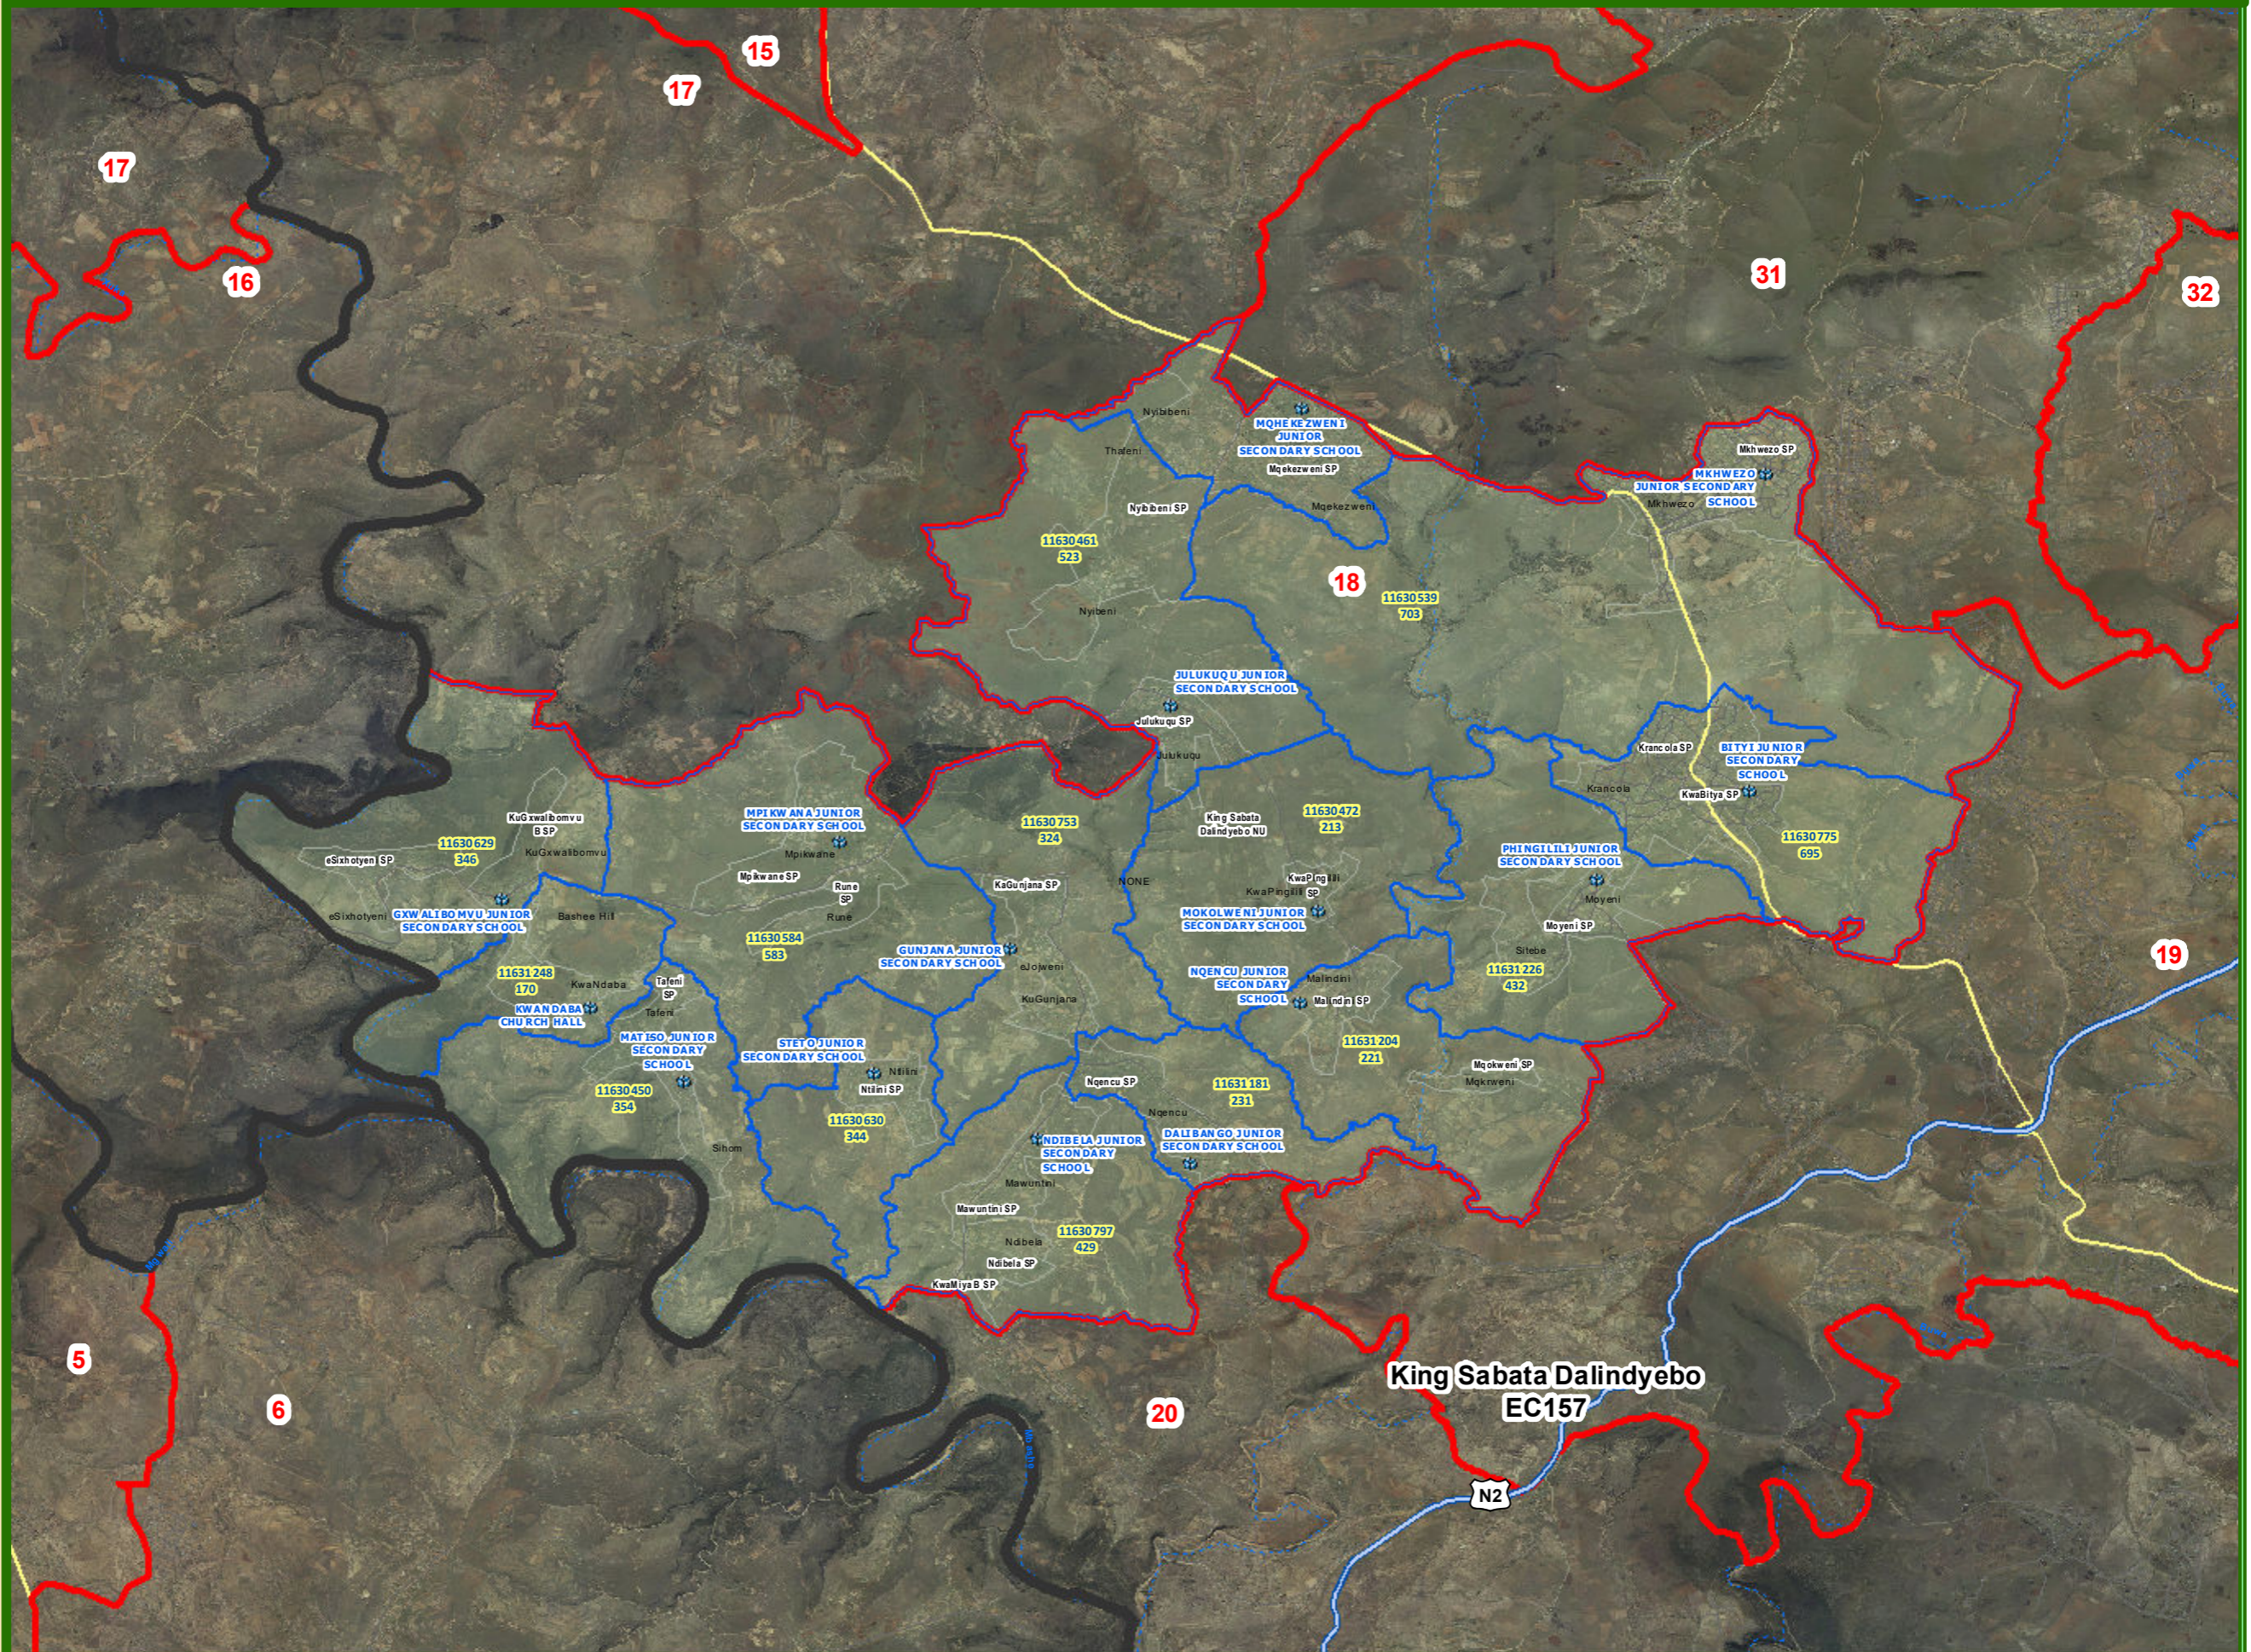

Legend

-  Local Municipalities
-  Wards
-  Tribal Council Area
-  Subplace
-  Voting Districts
-  National Roads
-  Main Roads
-  Streets
-  Secondary Roads
-  Secondary Roads
-  Voting Stations

**King Sabata Dalindyebo
EC157**