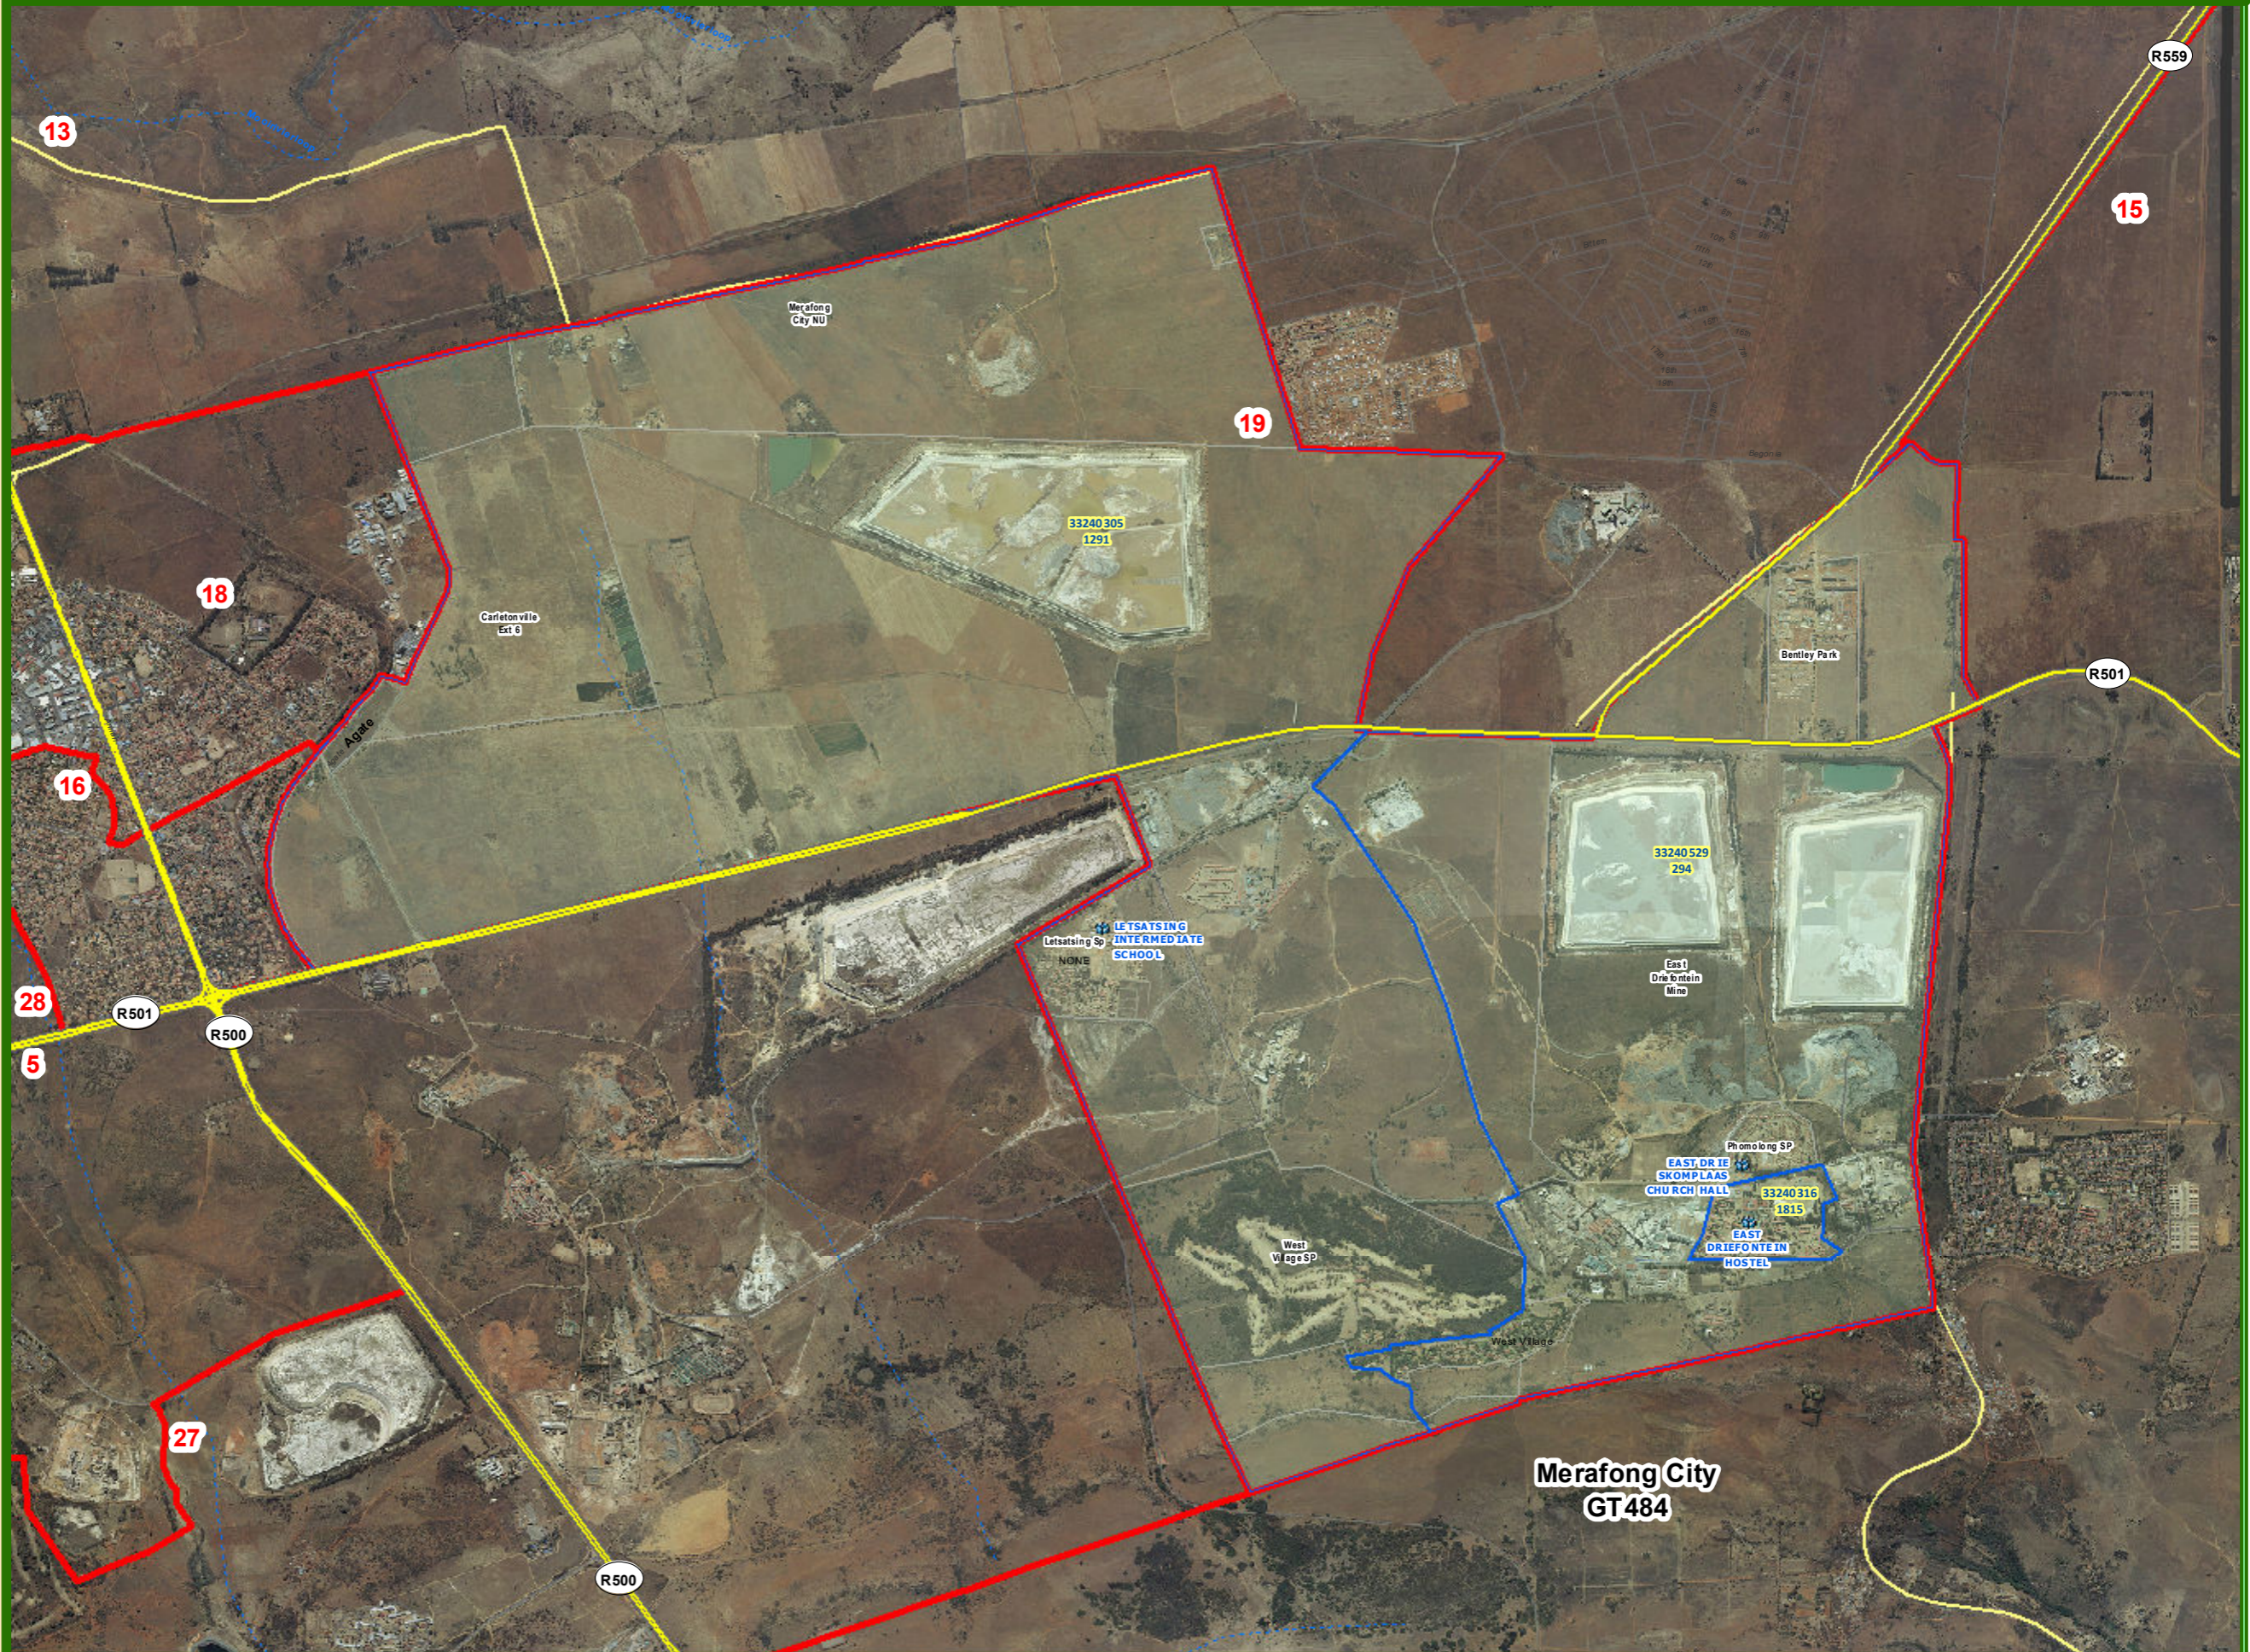

Legend

-  Local Municipalities
-  Wards
-  Tribal Council Area
-  Subplace
-  Voting Districts
-  National Roads
-  Main Roads
-  Streets
-  Secondary Roads
-  Secondary Roads
-  Voting Stations

**Merafong City
GT484**