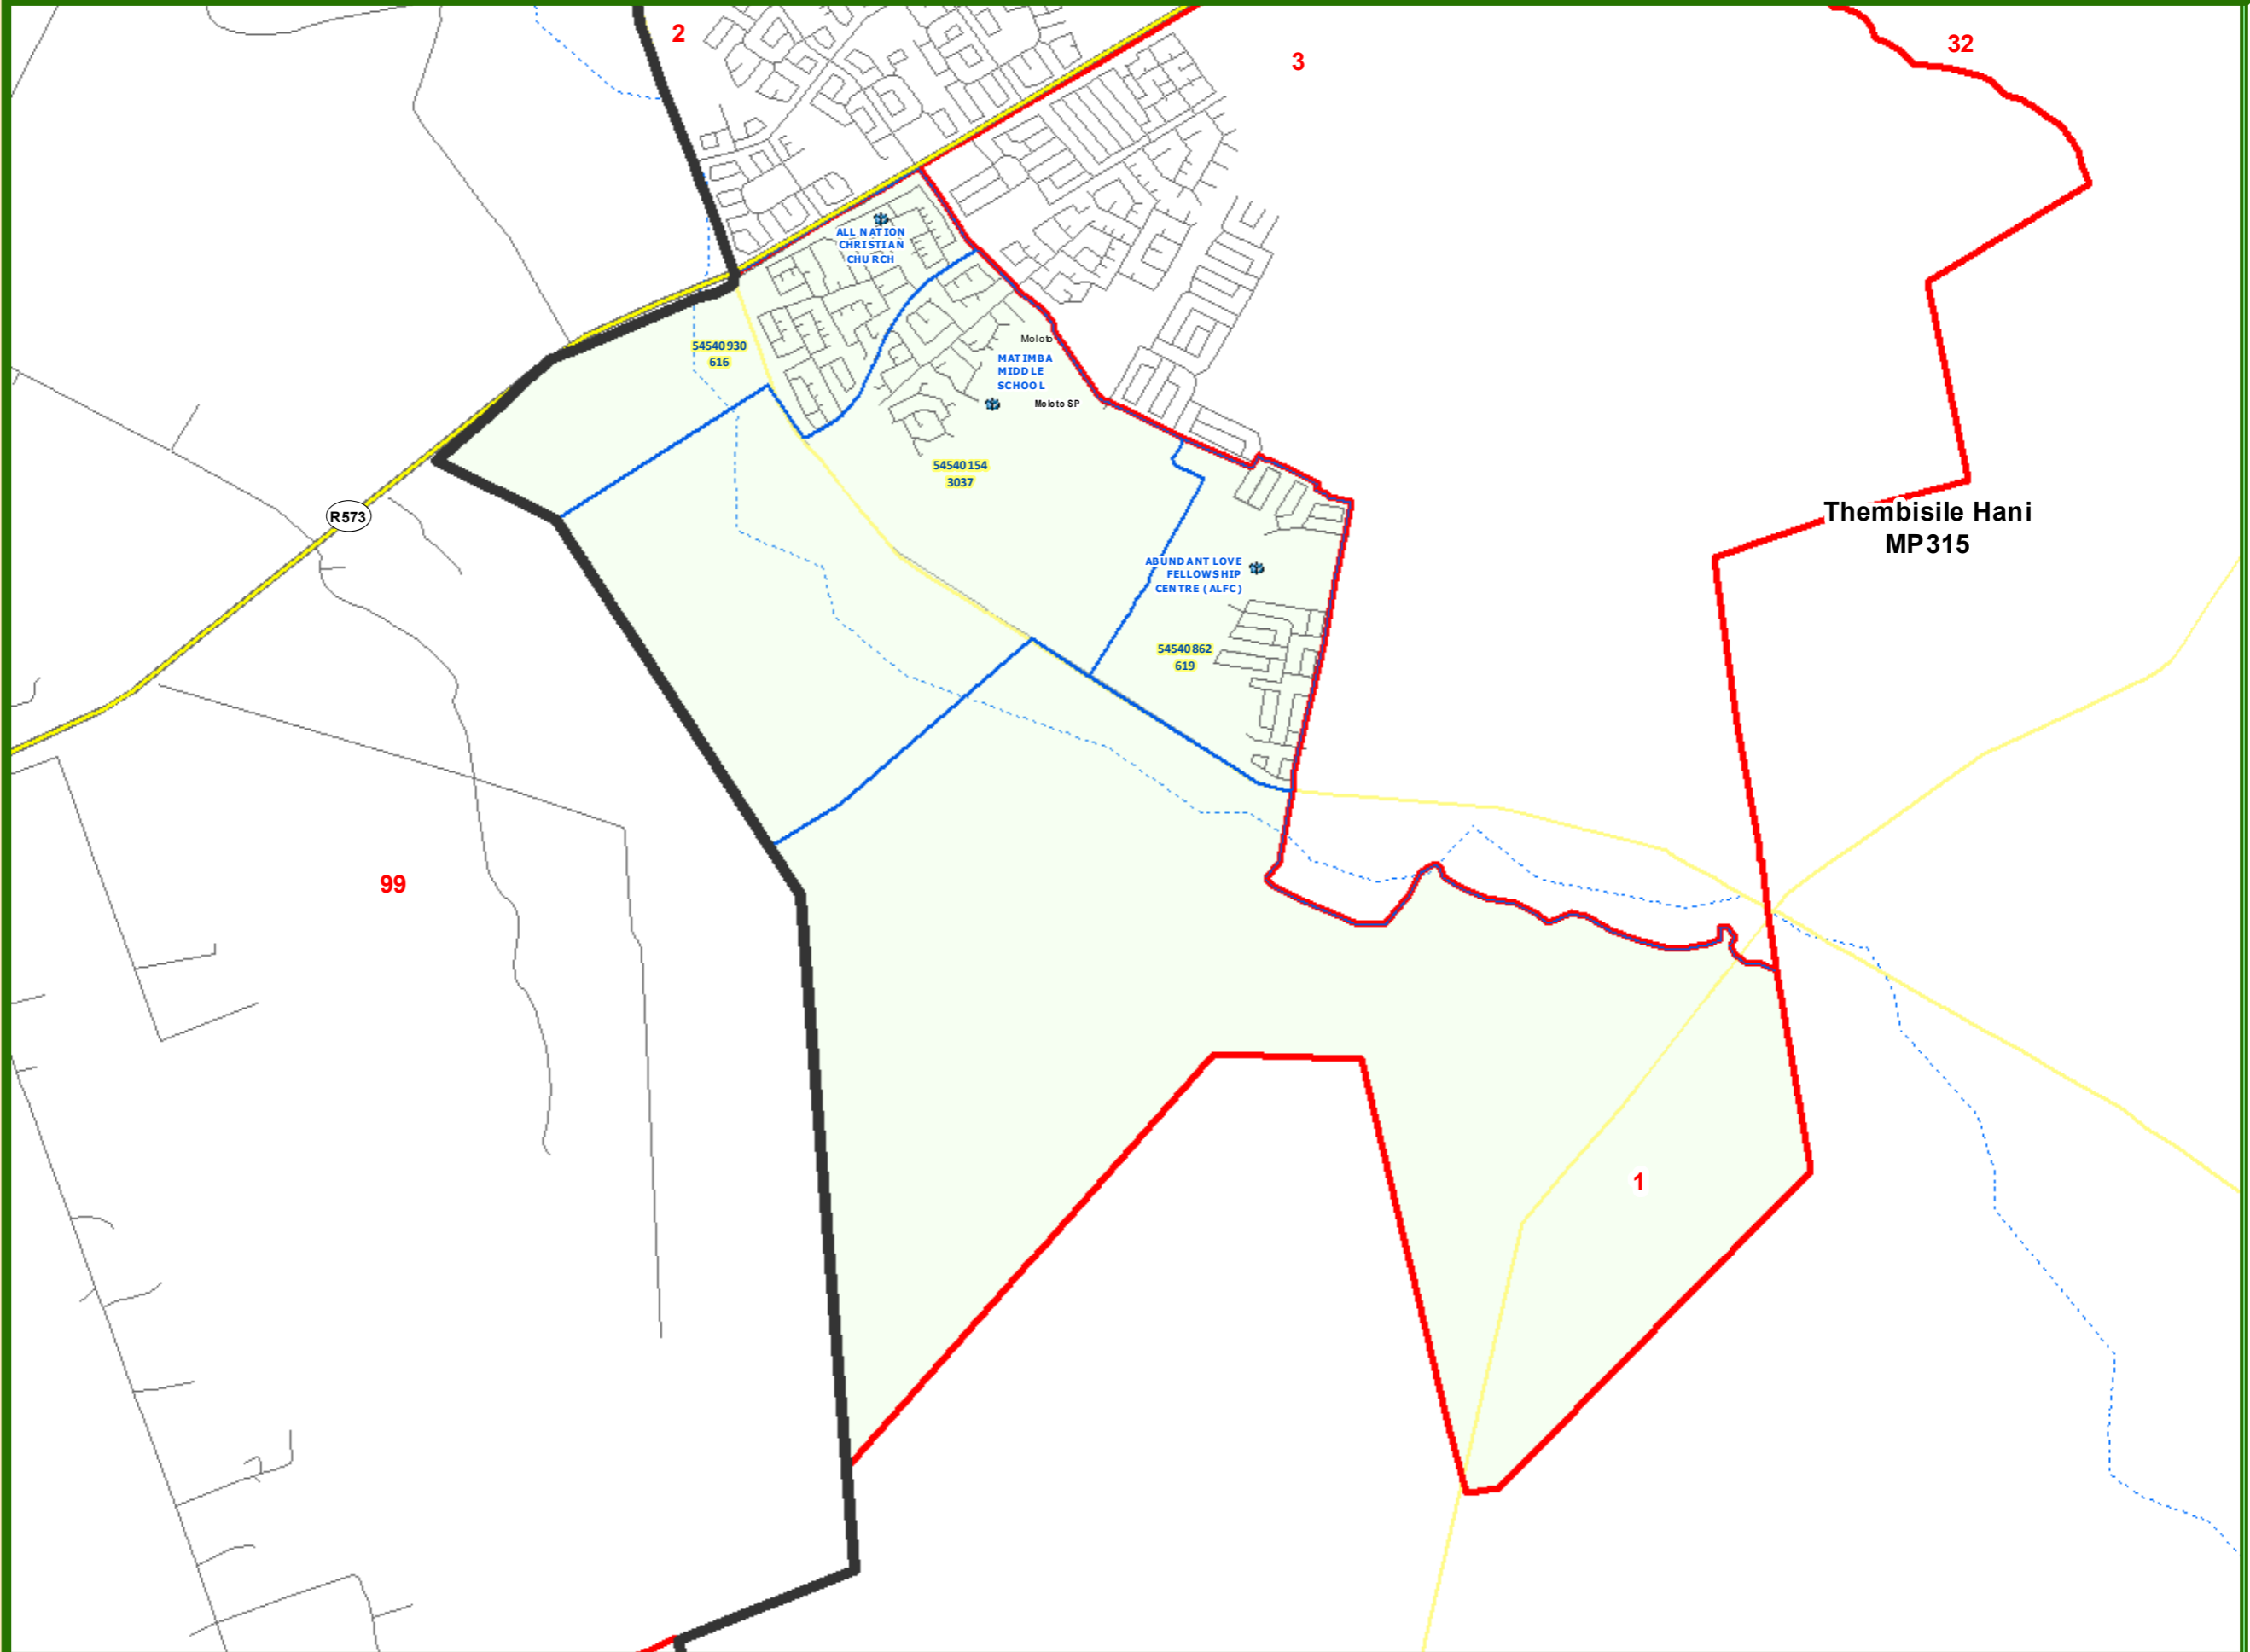

mdb
municipal demarcation board

Municipal Demarcation Board
Tel: (012) 342 2481
Fax: (012) 342 2480
email: info@demarcation.org.za
web: www.demarcation.org.za

Legend

-  Local Municipalities
-  Wards
-  Tribal Council Area
-  Subplace
-  Voting Districts
-  National Roads
-  Main Roads
-  Streets
-  Secondary Roads
-  Secondary Roads
-  Voting Stations