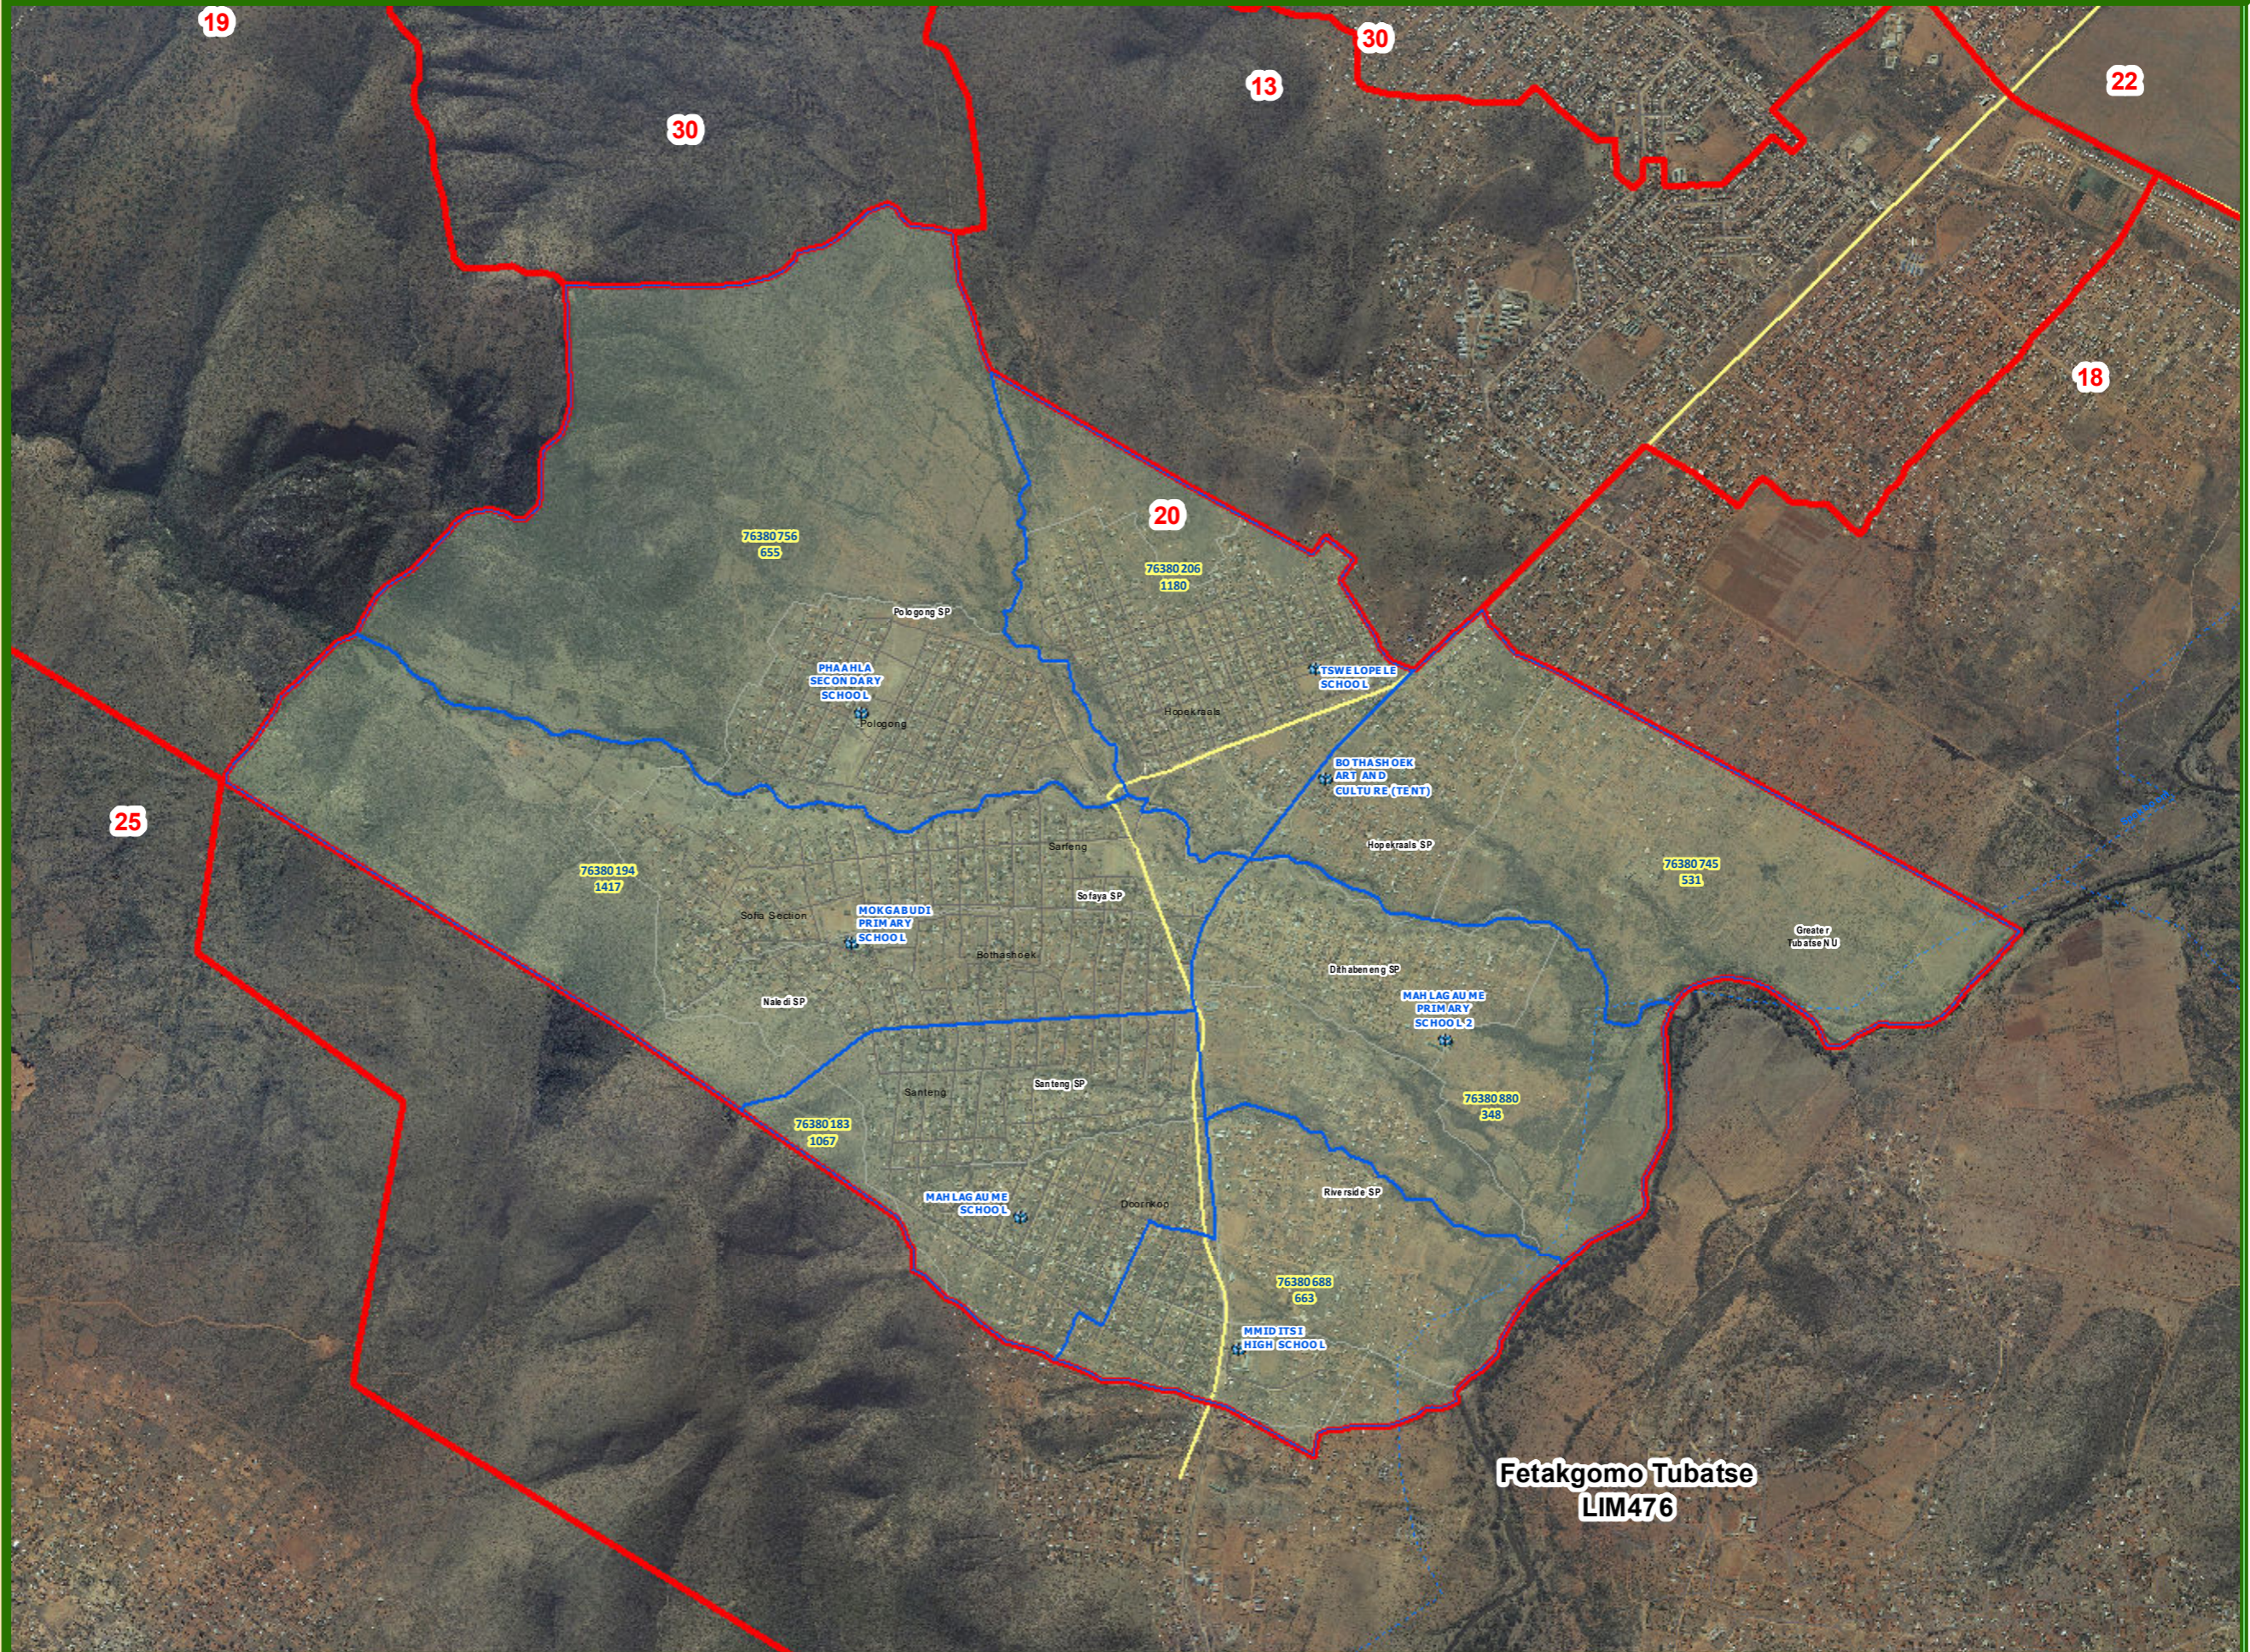

**Legend**

- Local Municipalities
- Wards
- Tribal Council Area
- Subplace
- Voting Districts
- National Roads
- Main Roads
- Streets
- Secondary Roads
- Secondary Roads
- Voting Stations

Fetakgomo Tubatse  
LIM476