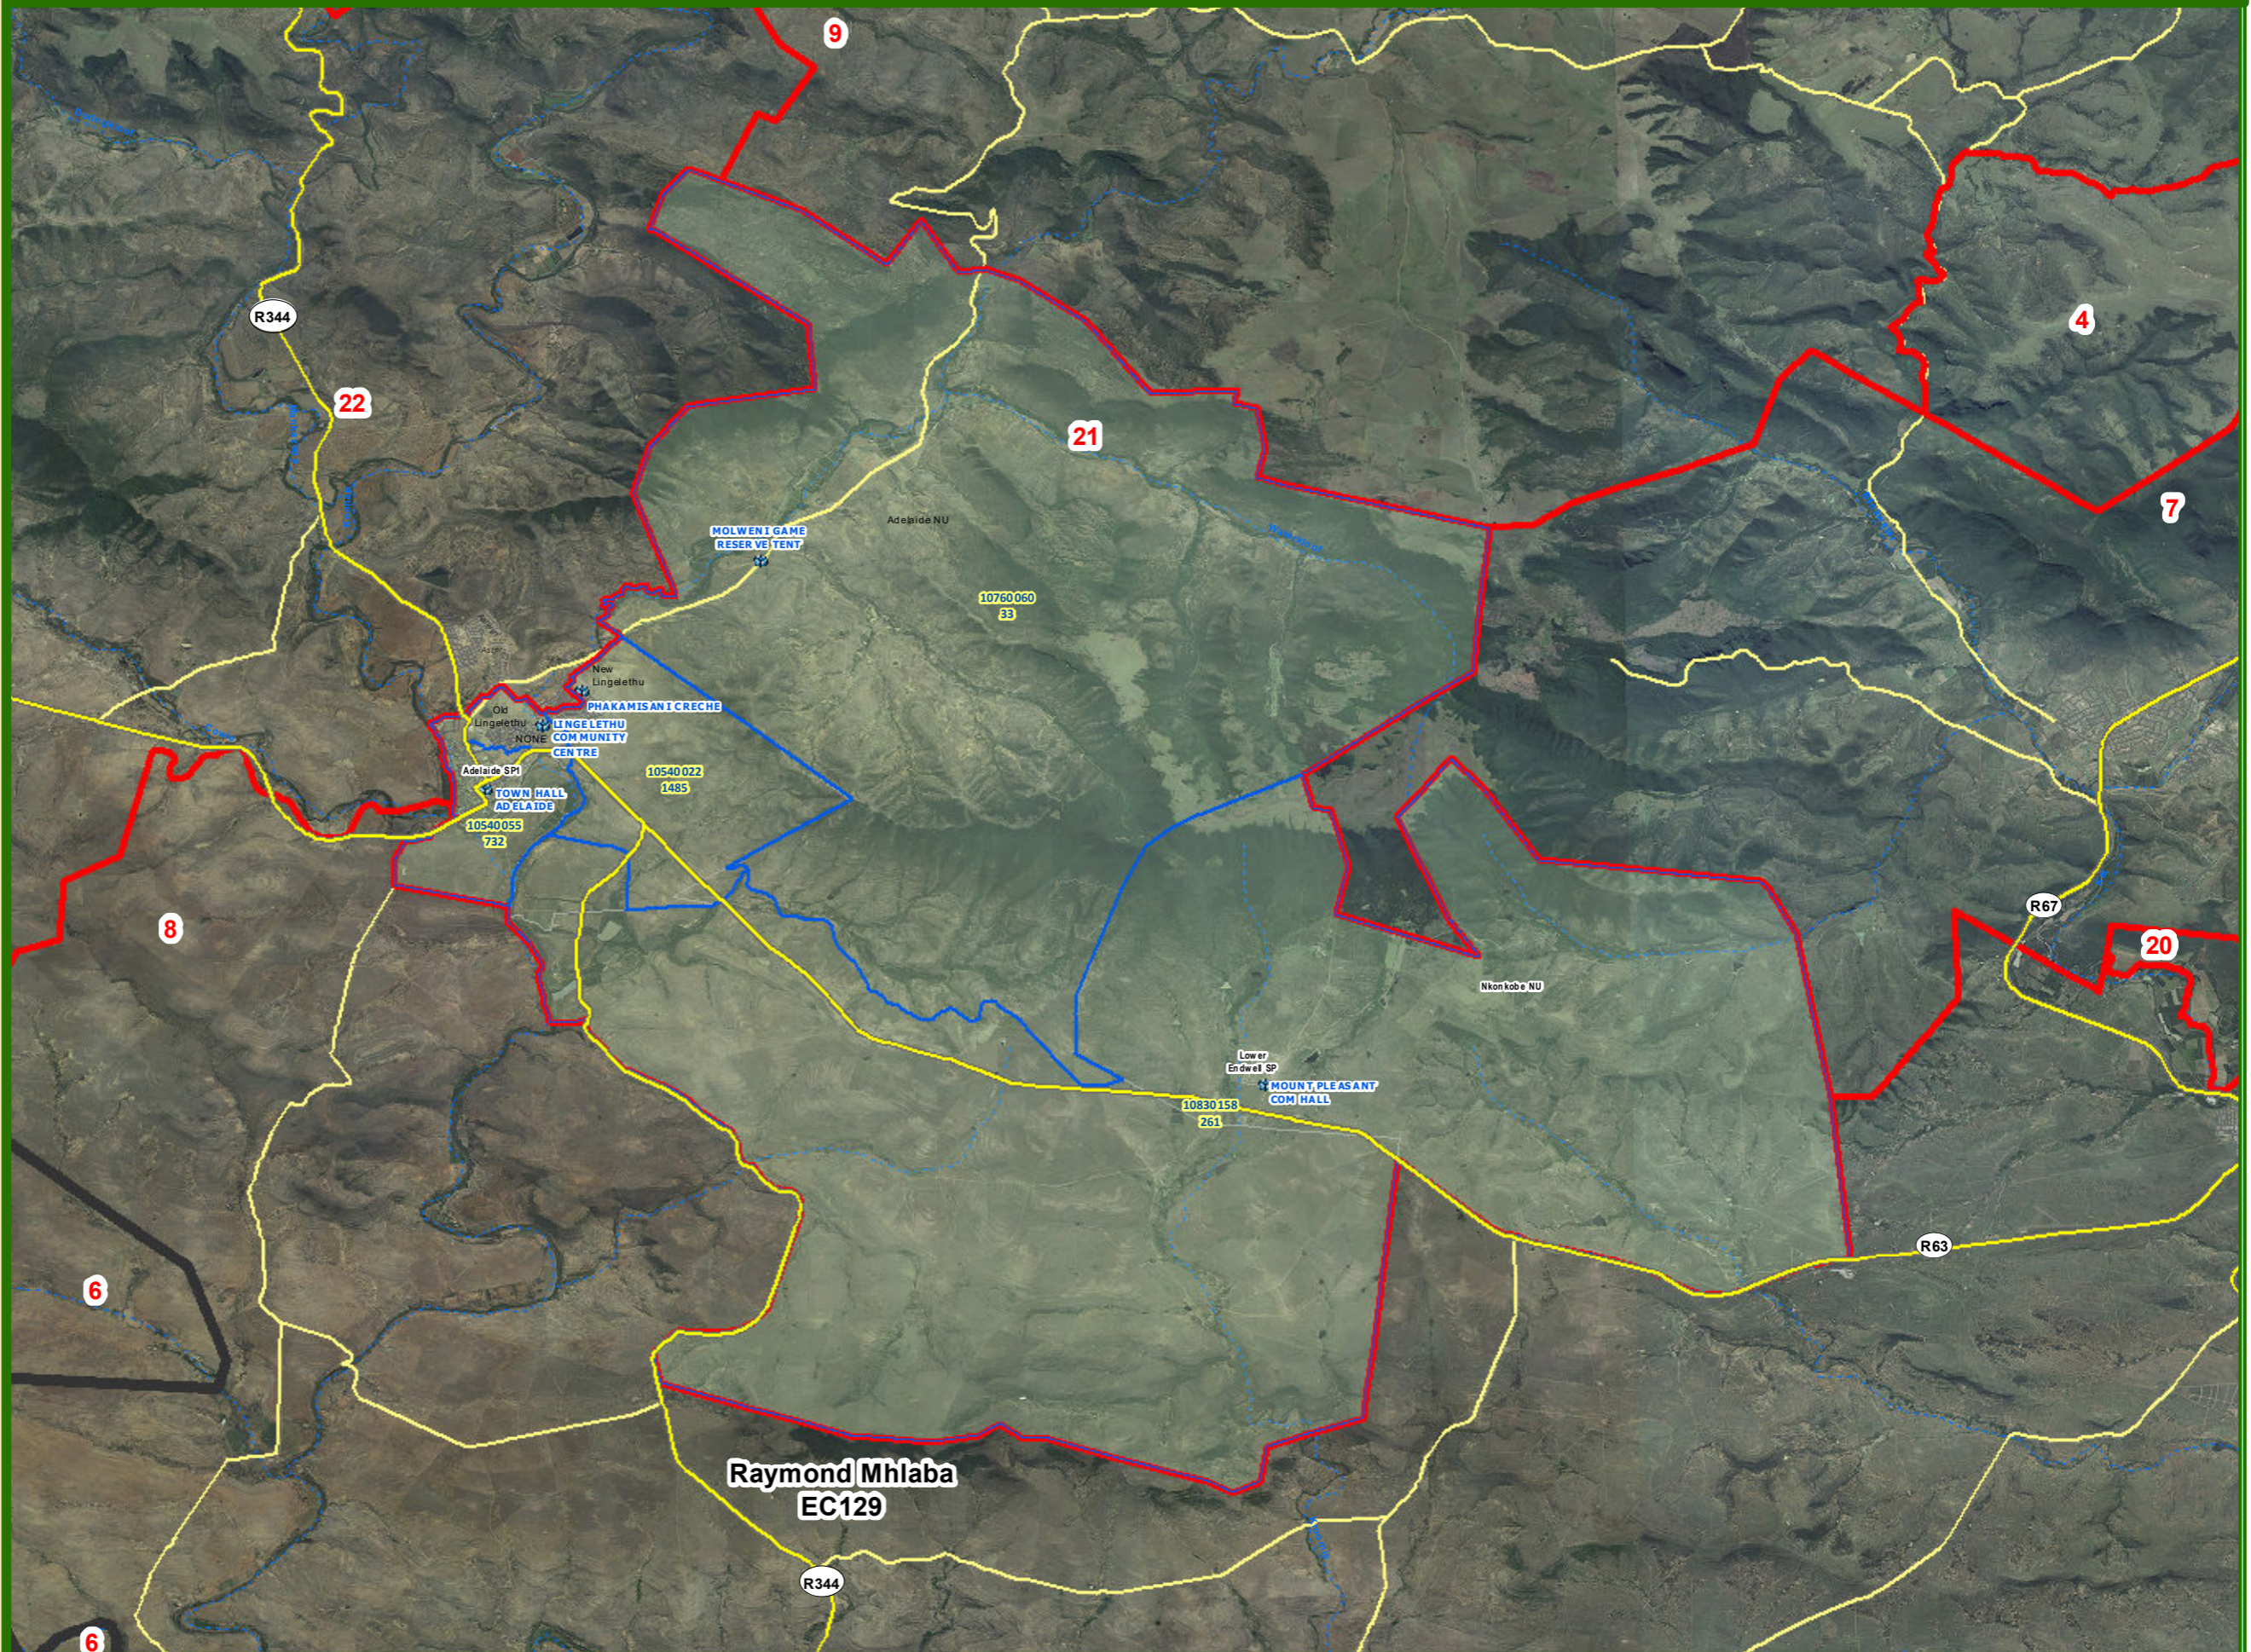

Legend

- Local Municipalities
- Wards
- Tribal Council Area
- Subplace
- Voting Districts
- National Roads
- Main Roads
- Streets
- Secondary Roads
- Secondary Roads
- Voting Stations

Raymond Mhlaba
EC129