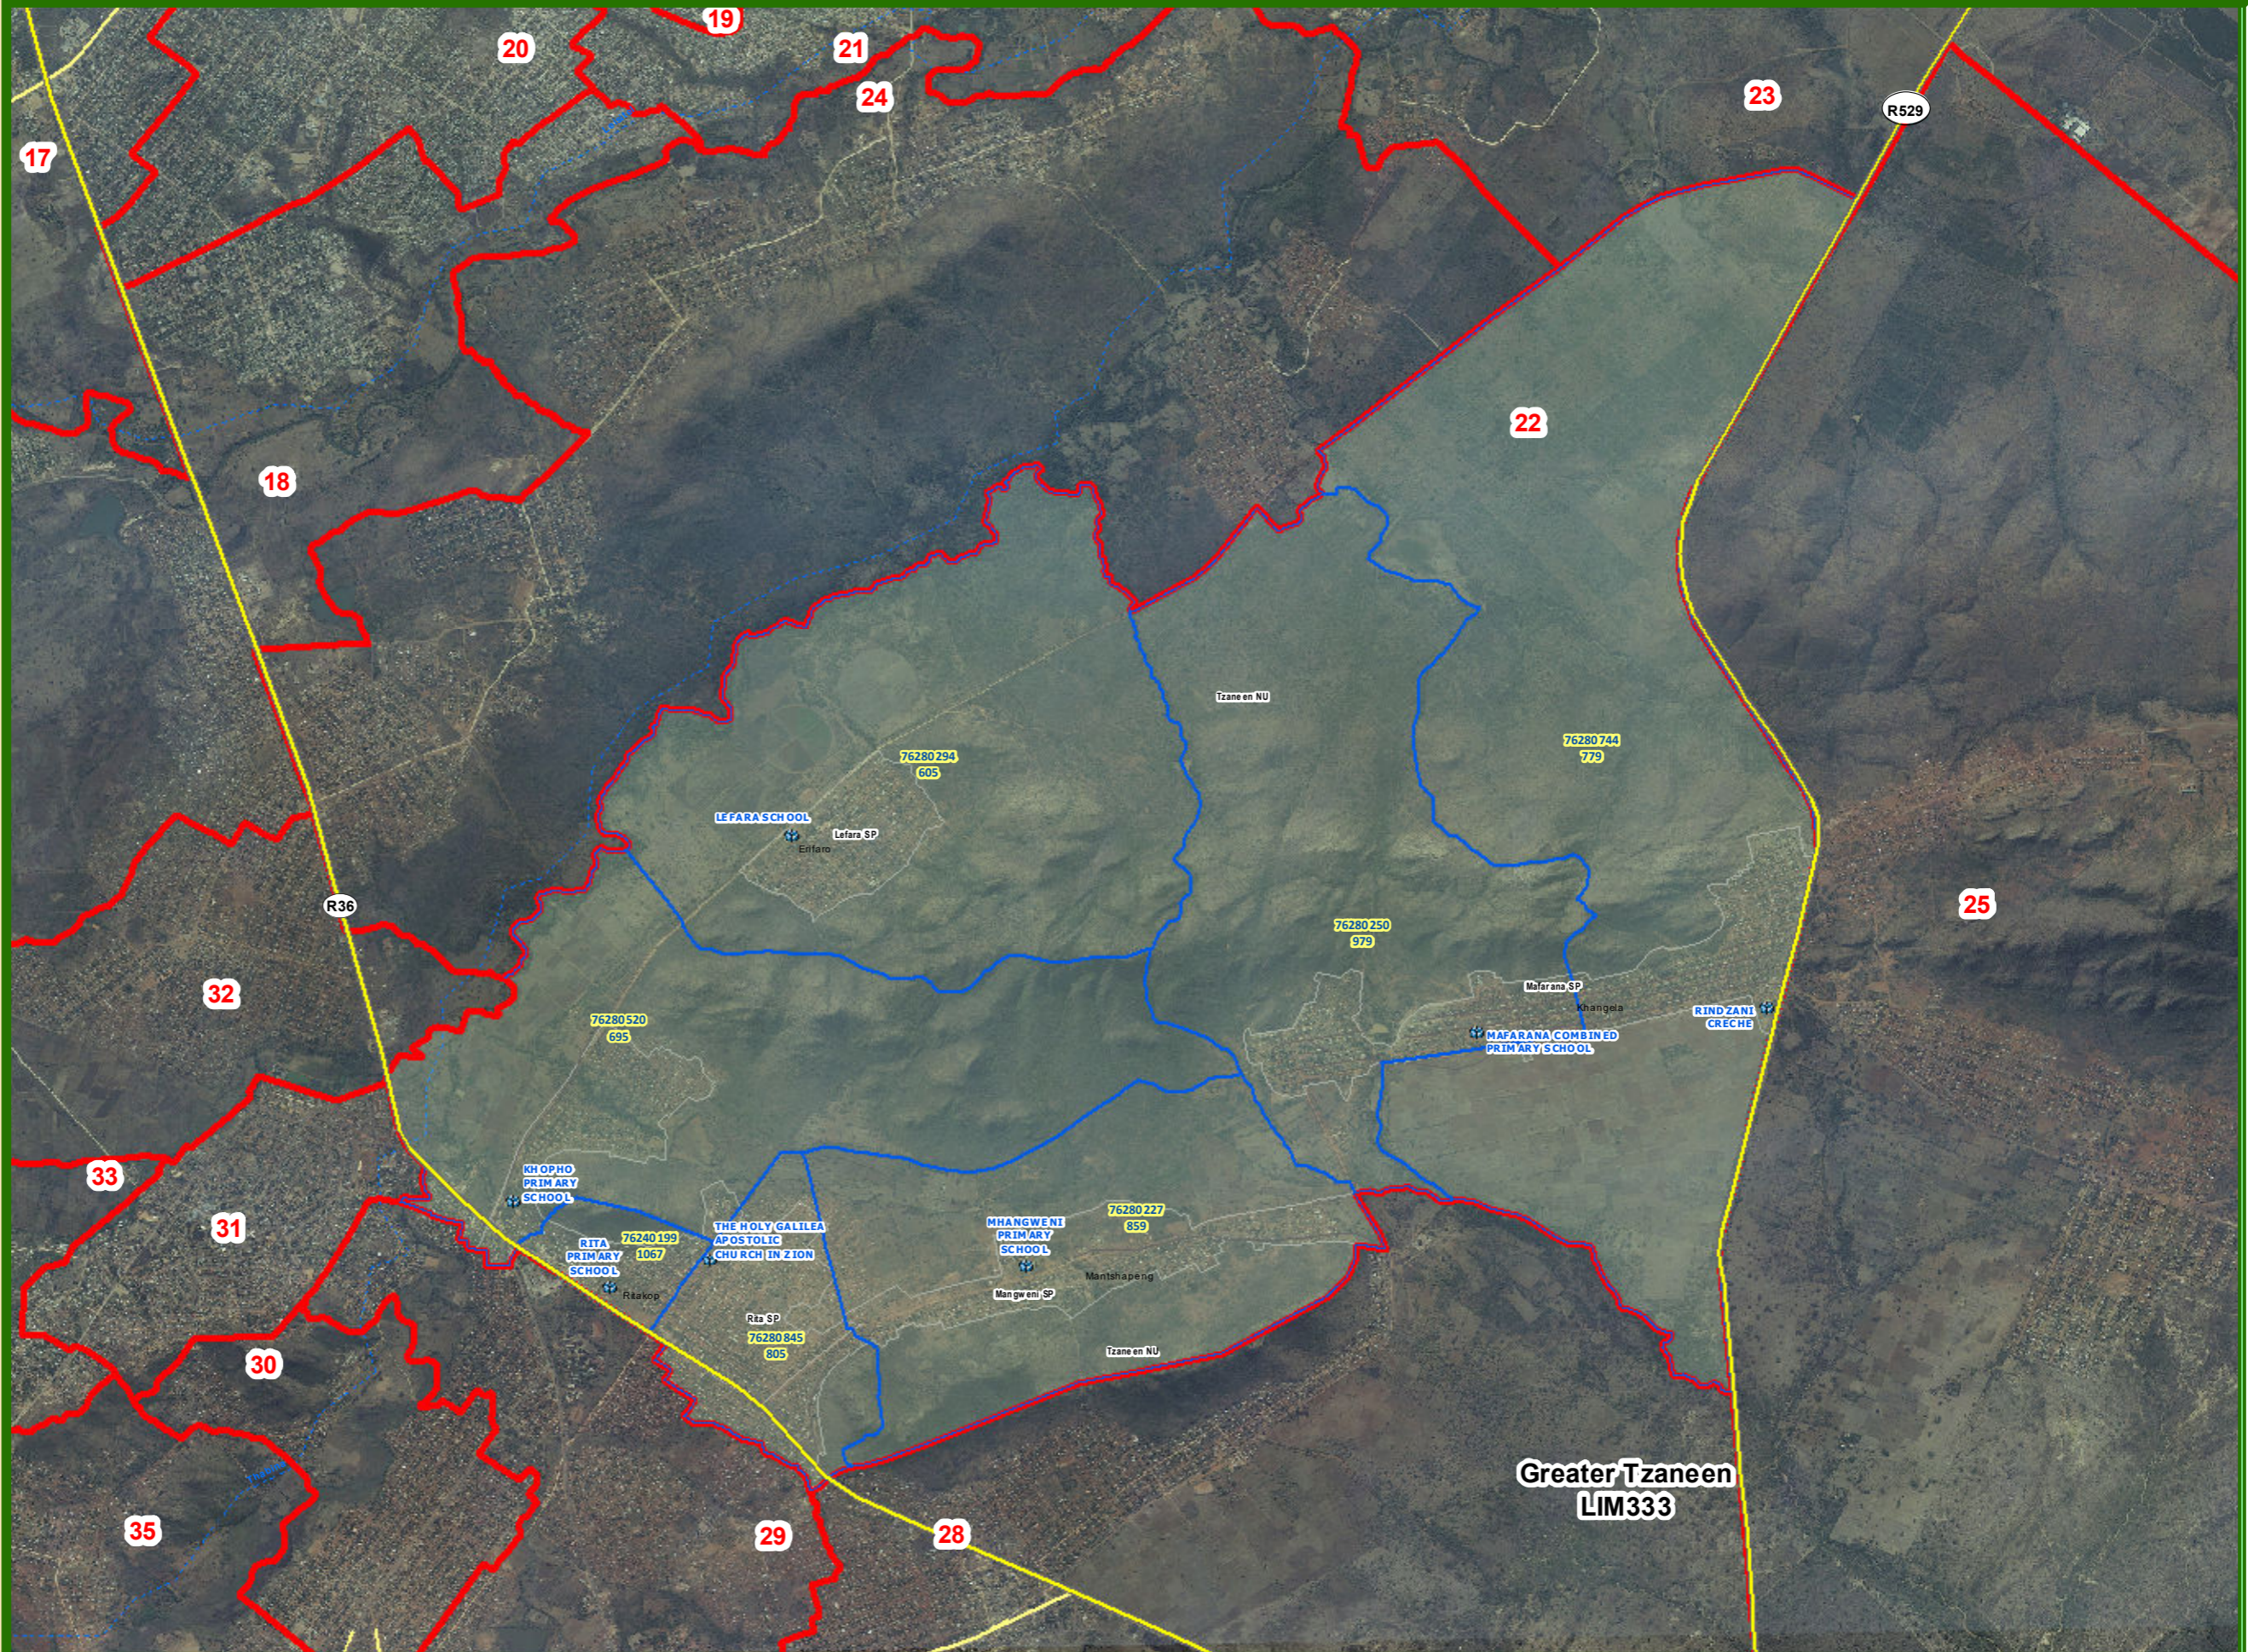

Legend

-  Local Municipalities
-  Wards
-  Tribal Council Area
-  Subplace
-  Voting Districts
-  National Roads
-  Main Roads
-  Streets
-  Secondary Roads
-  Secondary Roads
-  Voting Stations

Greater Tzaneen
LIM333