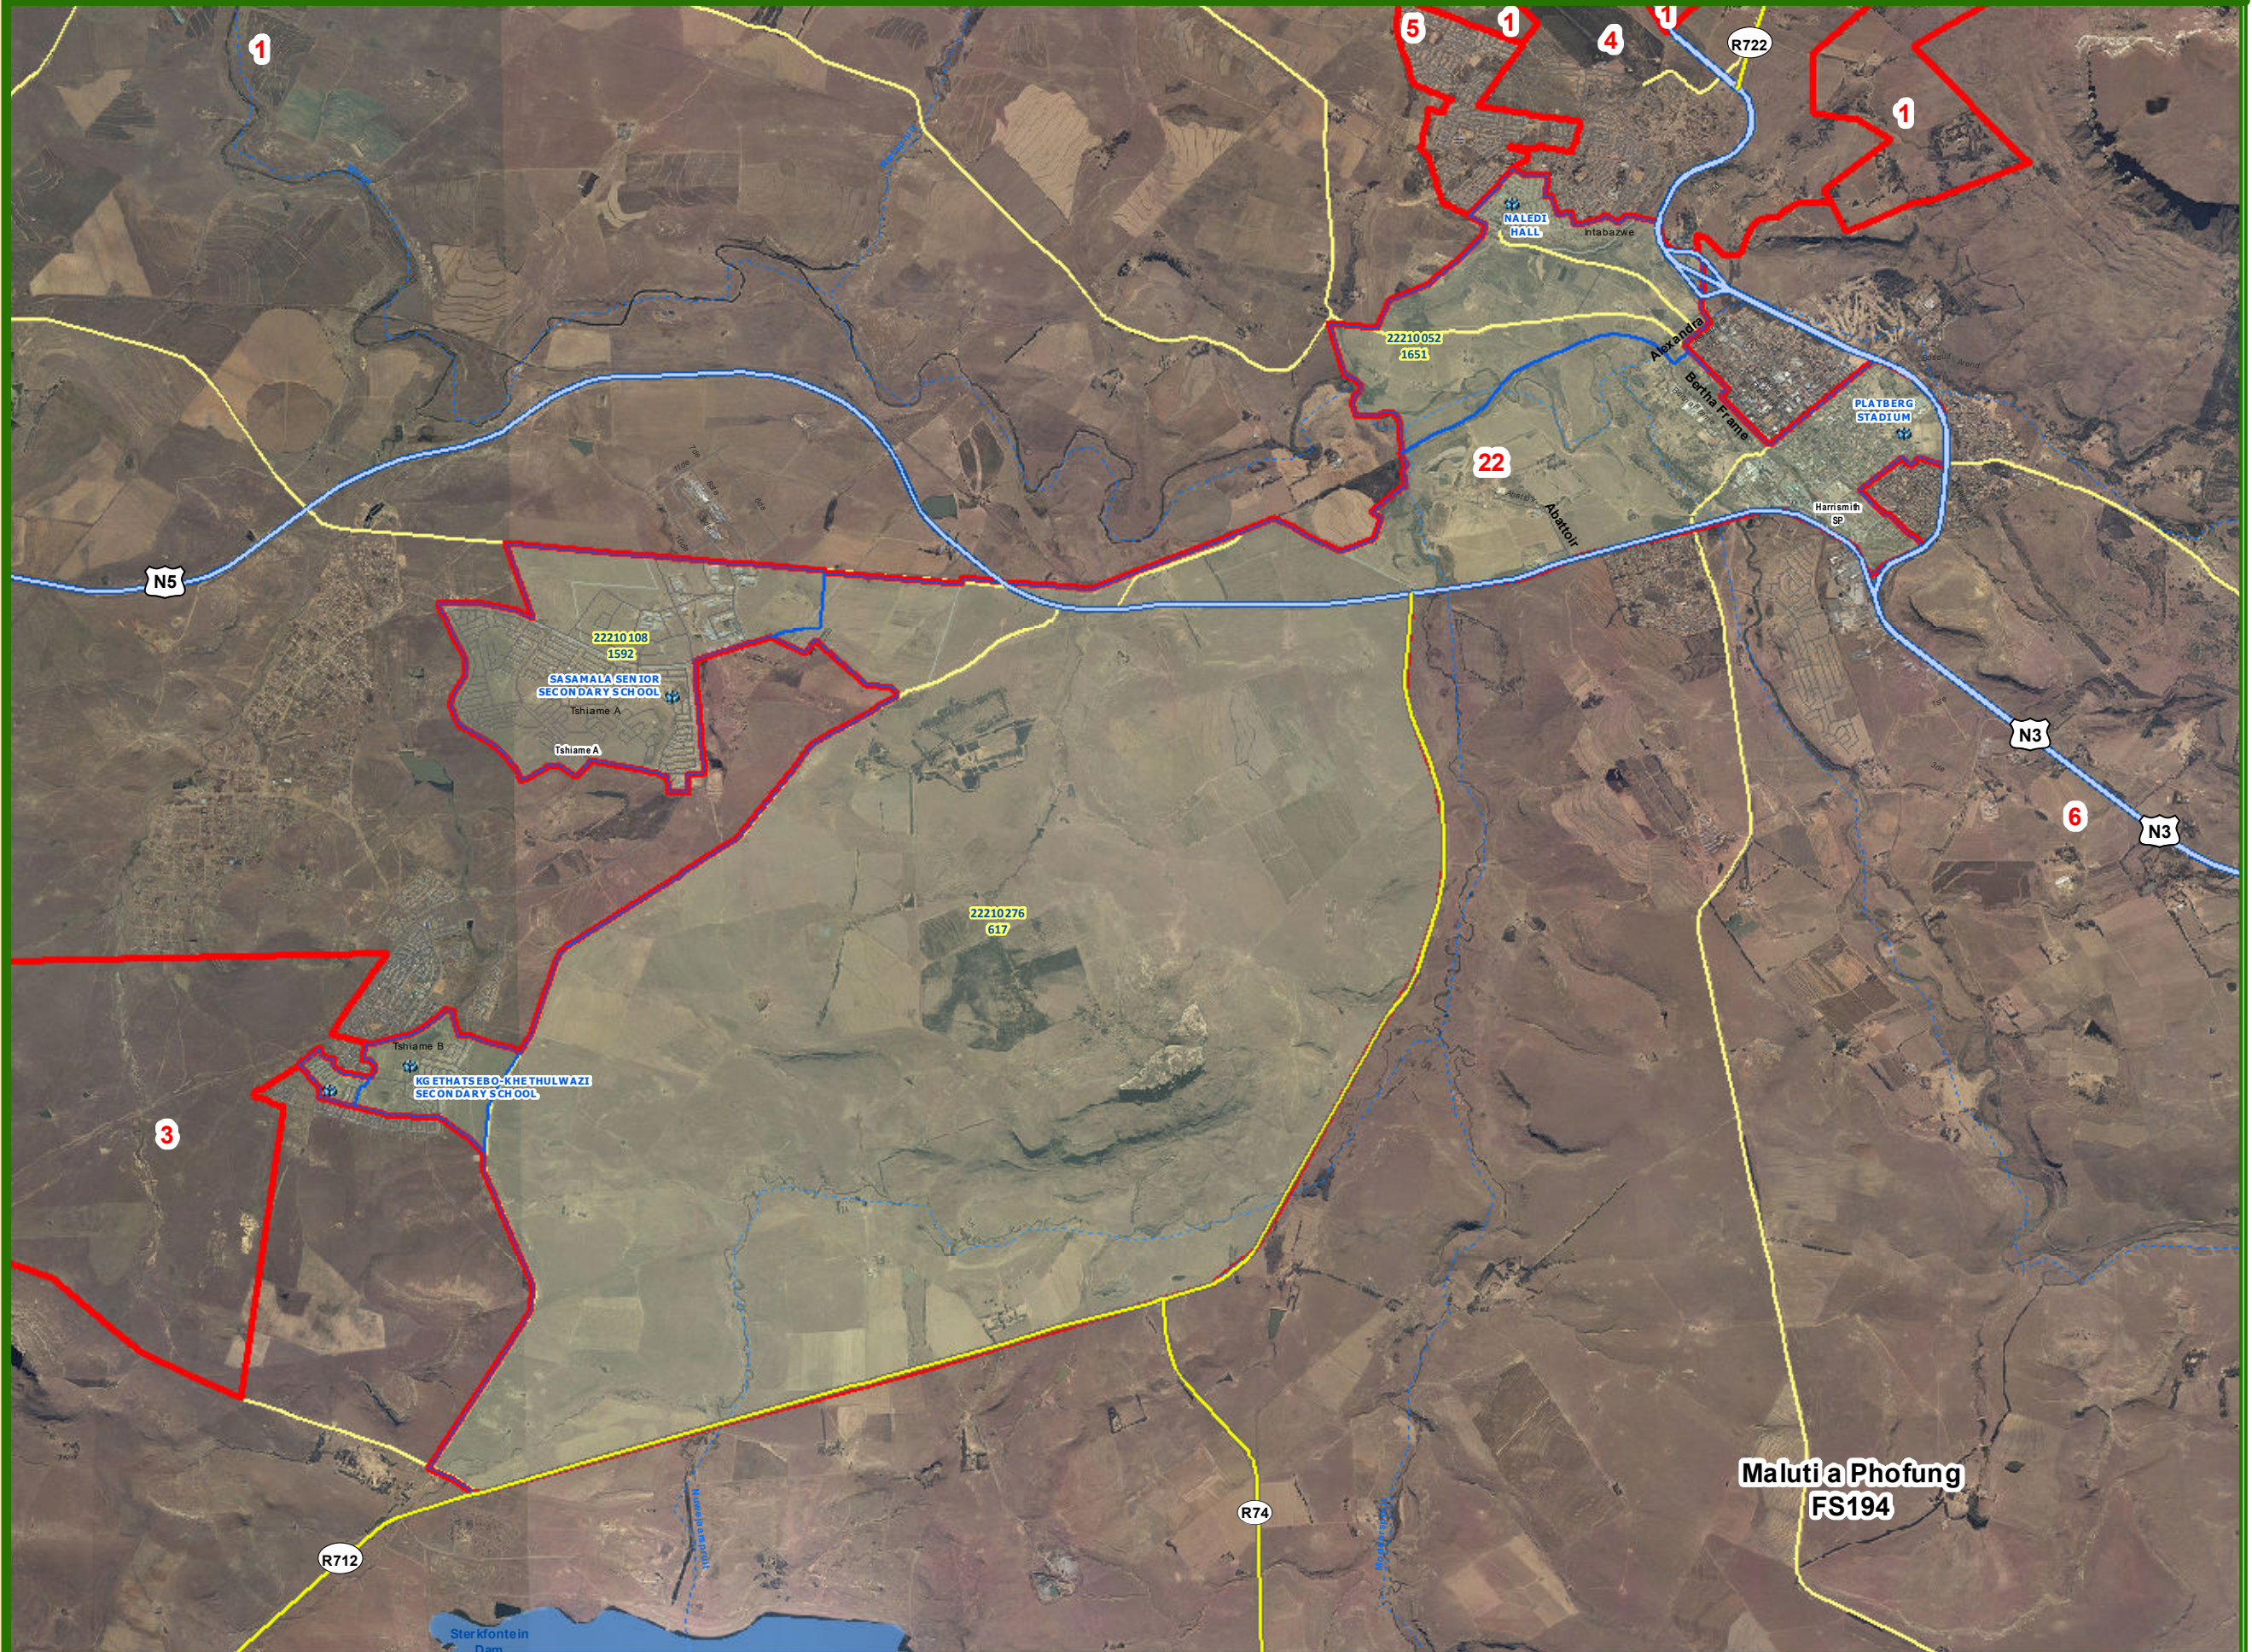

**Legend**

-  Local Municipalities
-  Wards
-  Tribal Council Area
-  Subplace
-  Voting Districts
-  National Roads
-  Main Roads
-  Streets
-  Secondary Roads
-  Secondary Roads
-  Voting Stations

**Maluti a Phofung  
FS194**