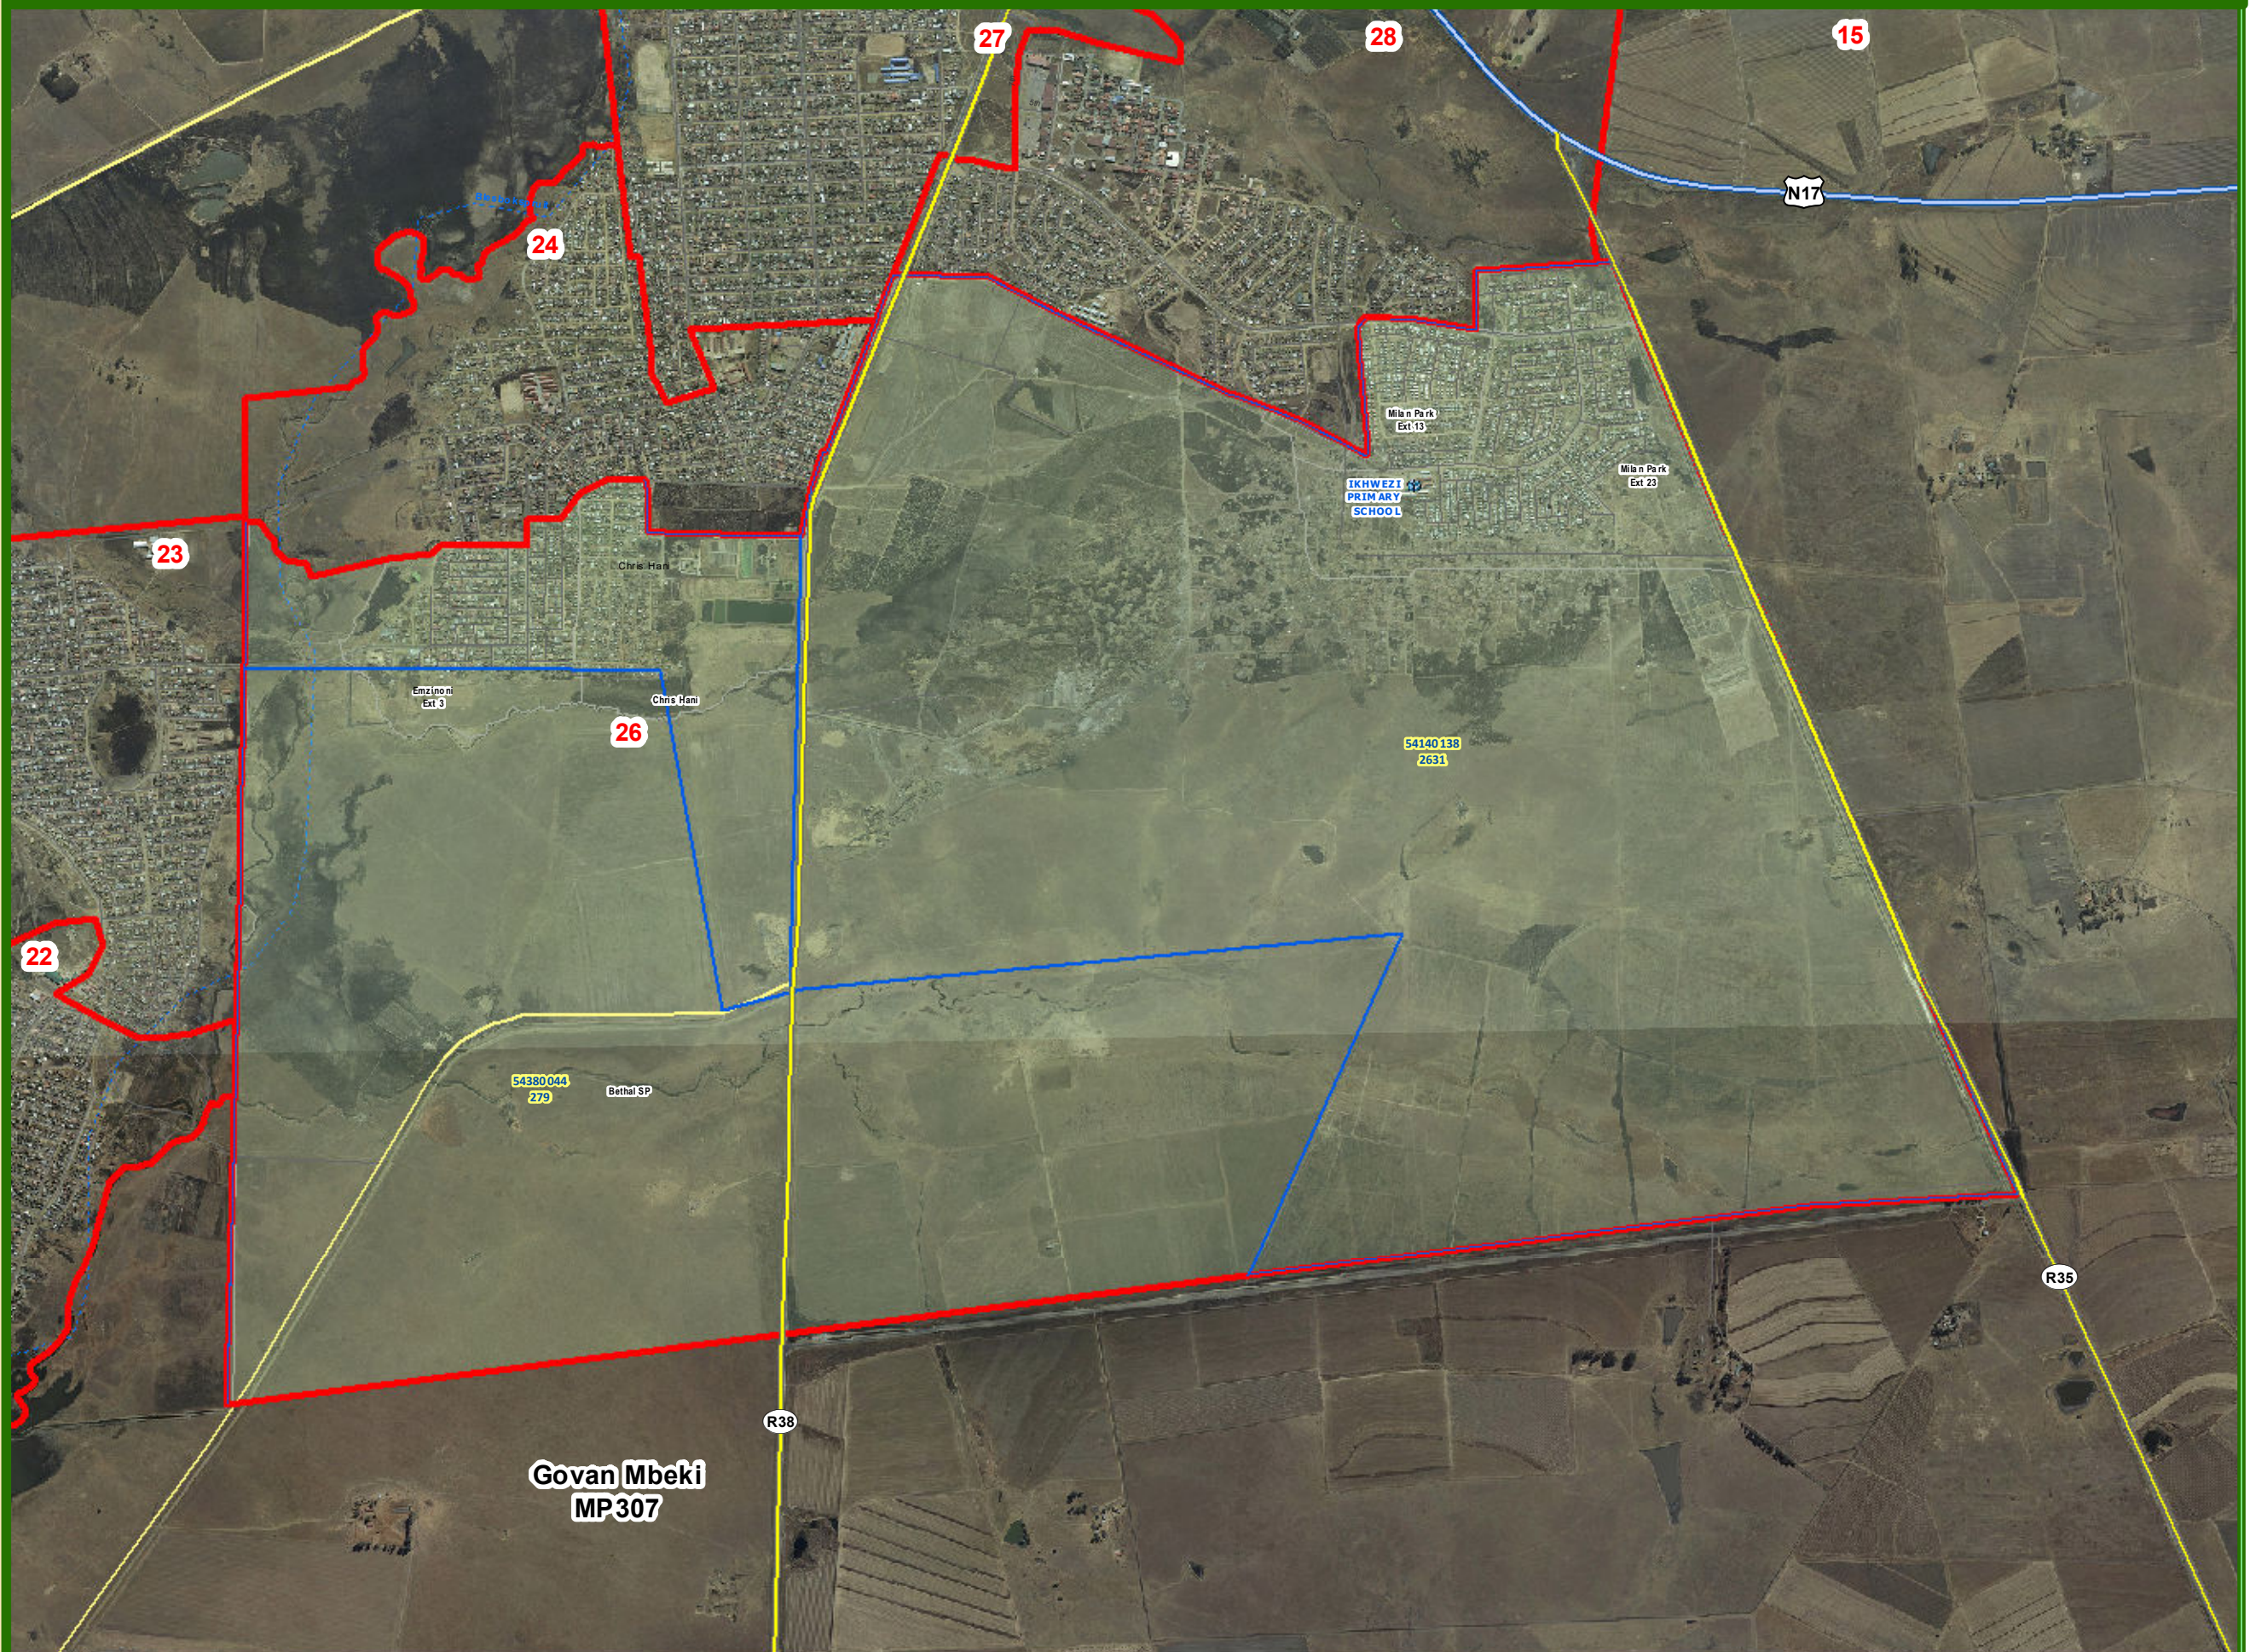

Legend

- Local Municipalities
- Wards
- Tribal Council Area
- Subplace
- Voting Districts
- National Roads
- Main Roads
- Streets
- Secondary Roads
- Secondary Roads
- Voting Stations

**Govan Mbeki
MP307**