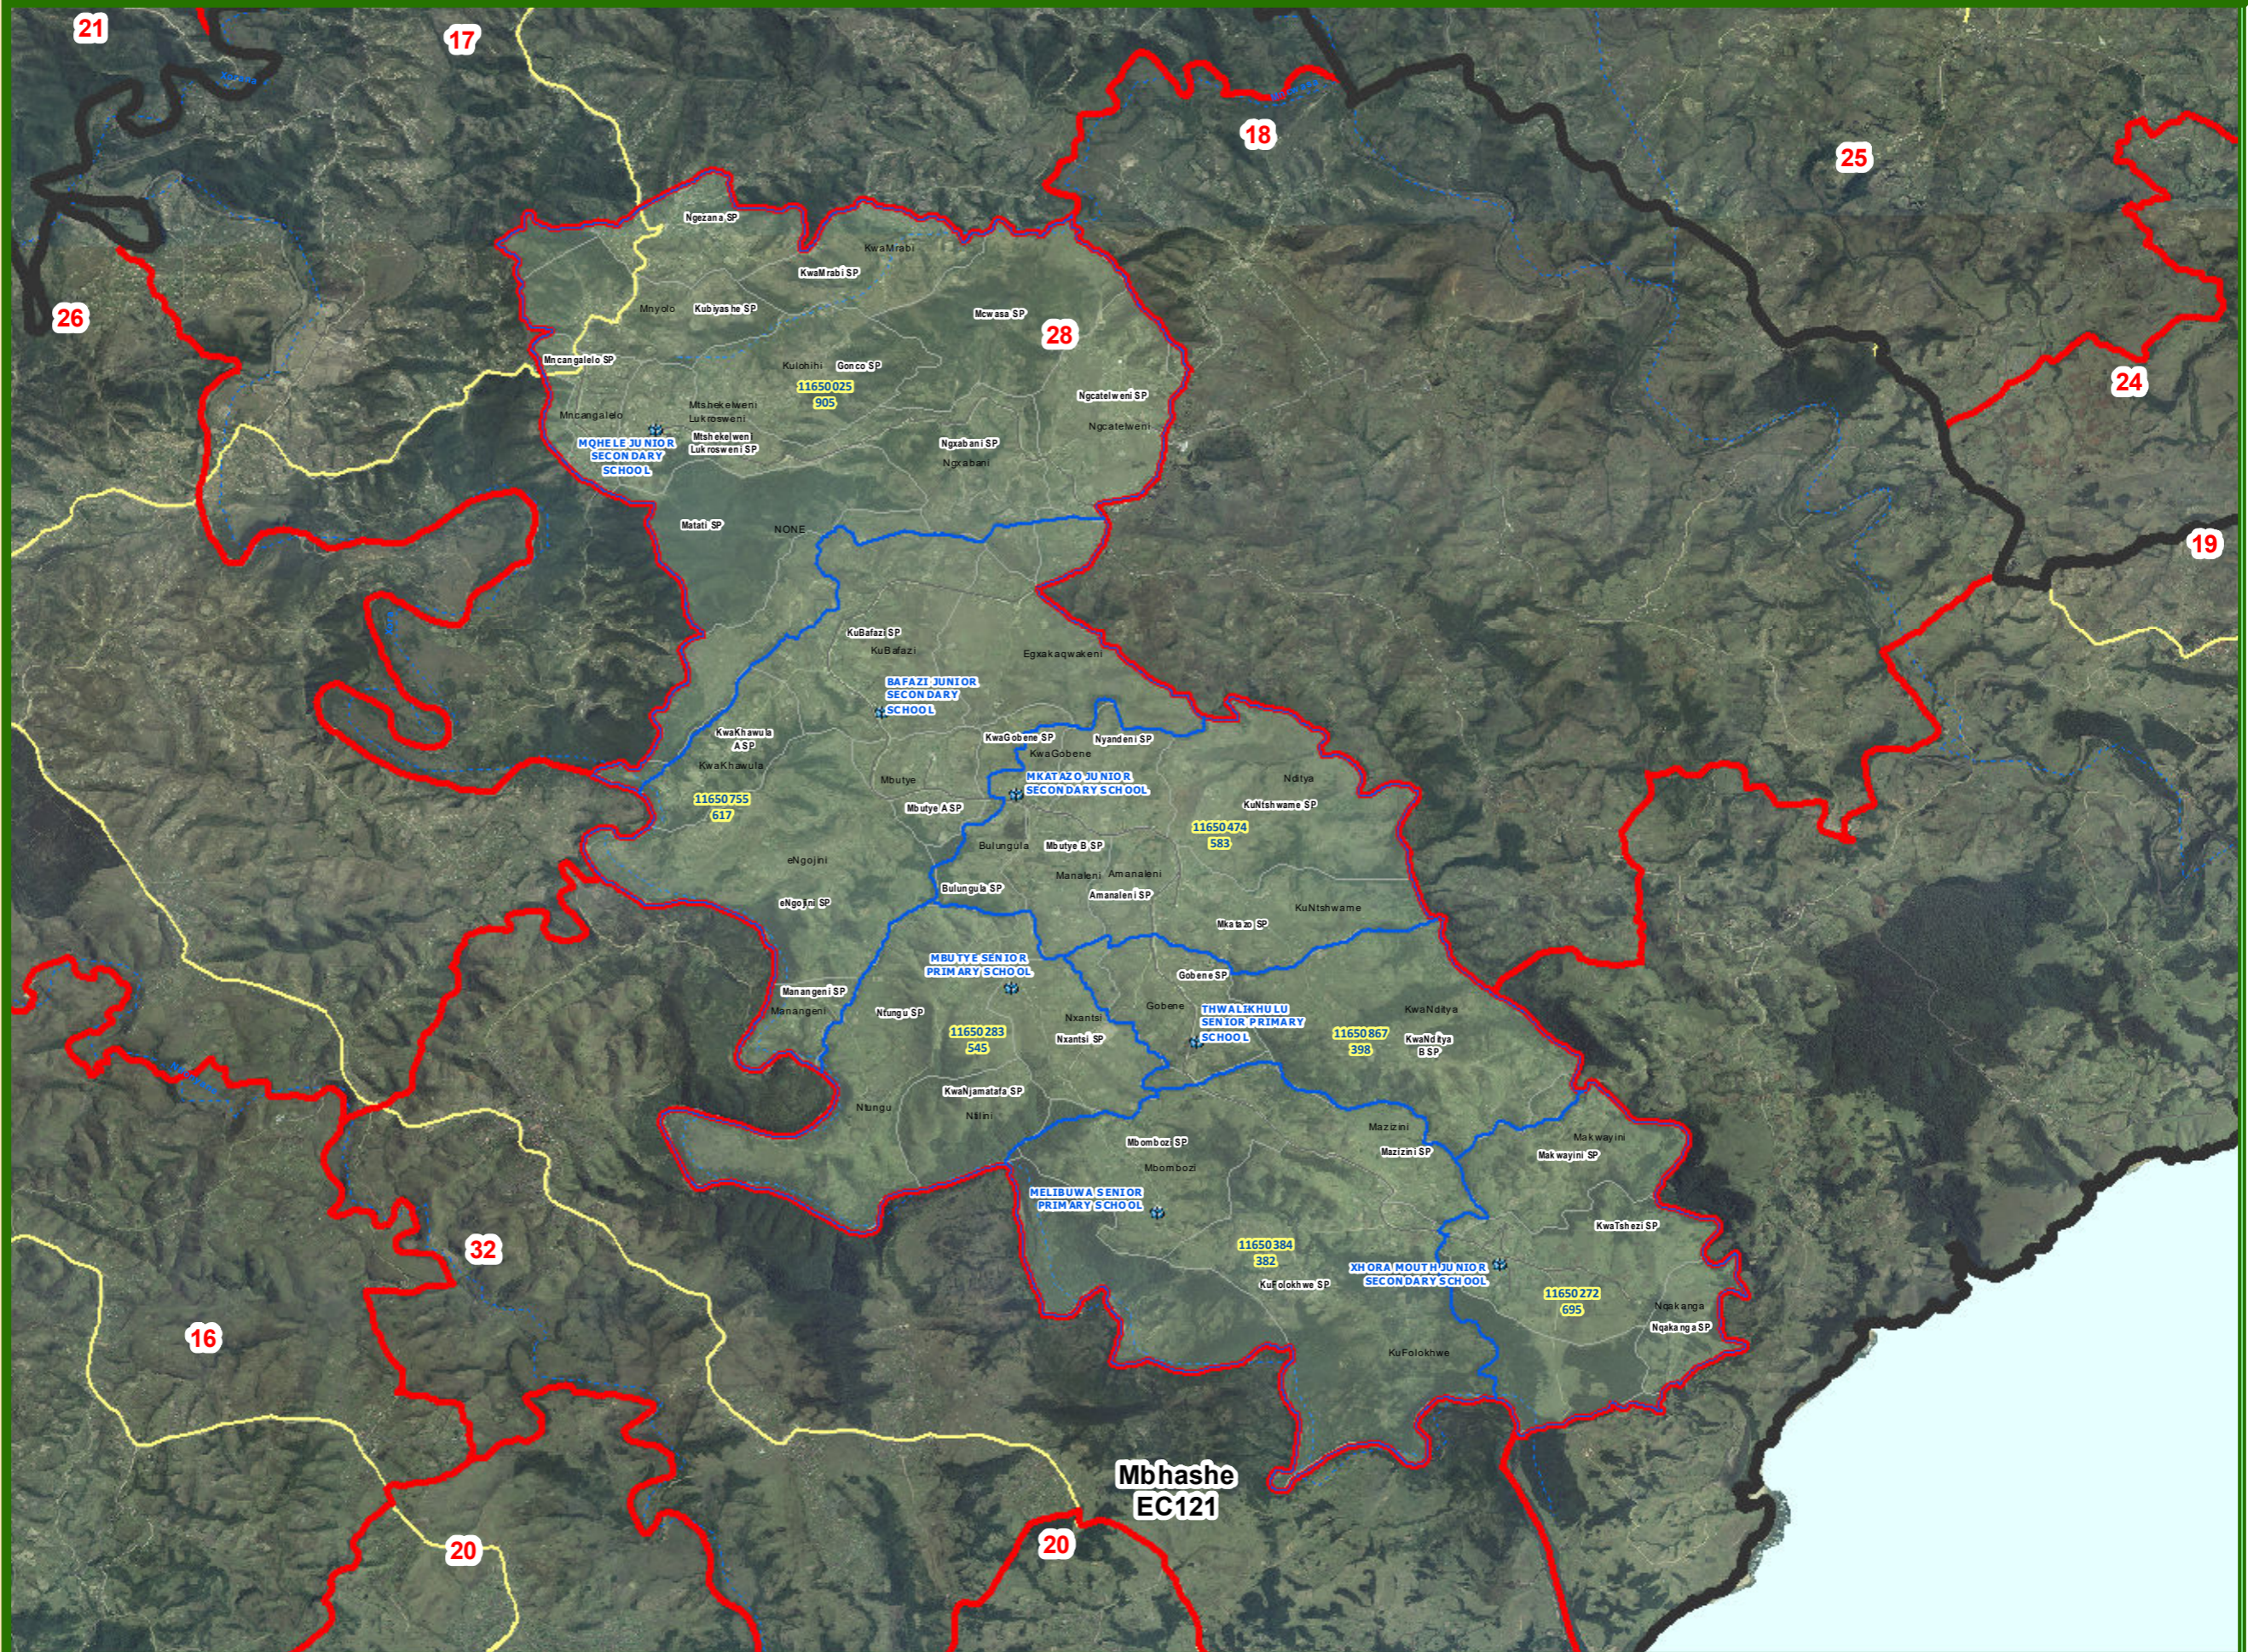

Legend

-  Local Municipalities
-  Wards
-  Tribal Council Area
-  Subplace
-  Voting Districts
-  National Roads
-  Main Roads
-  Streets
-  Secondary Roads
-  Secondary Roads
-  Voting Stations

**Mbhashe
EC121**