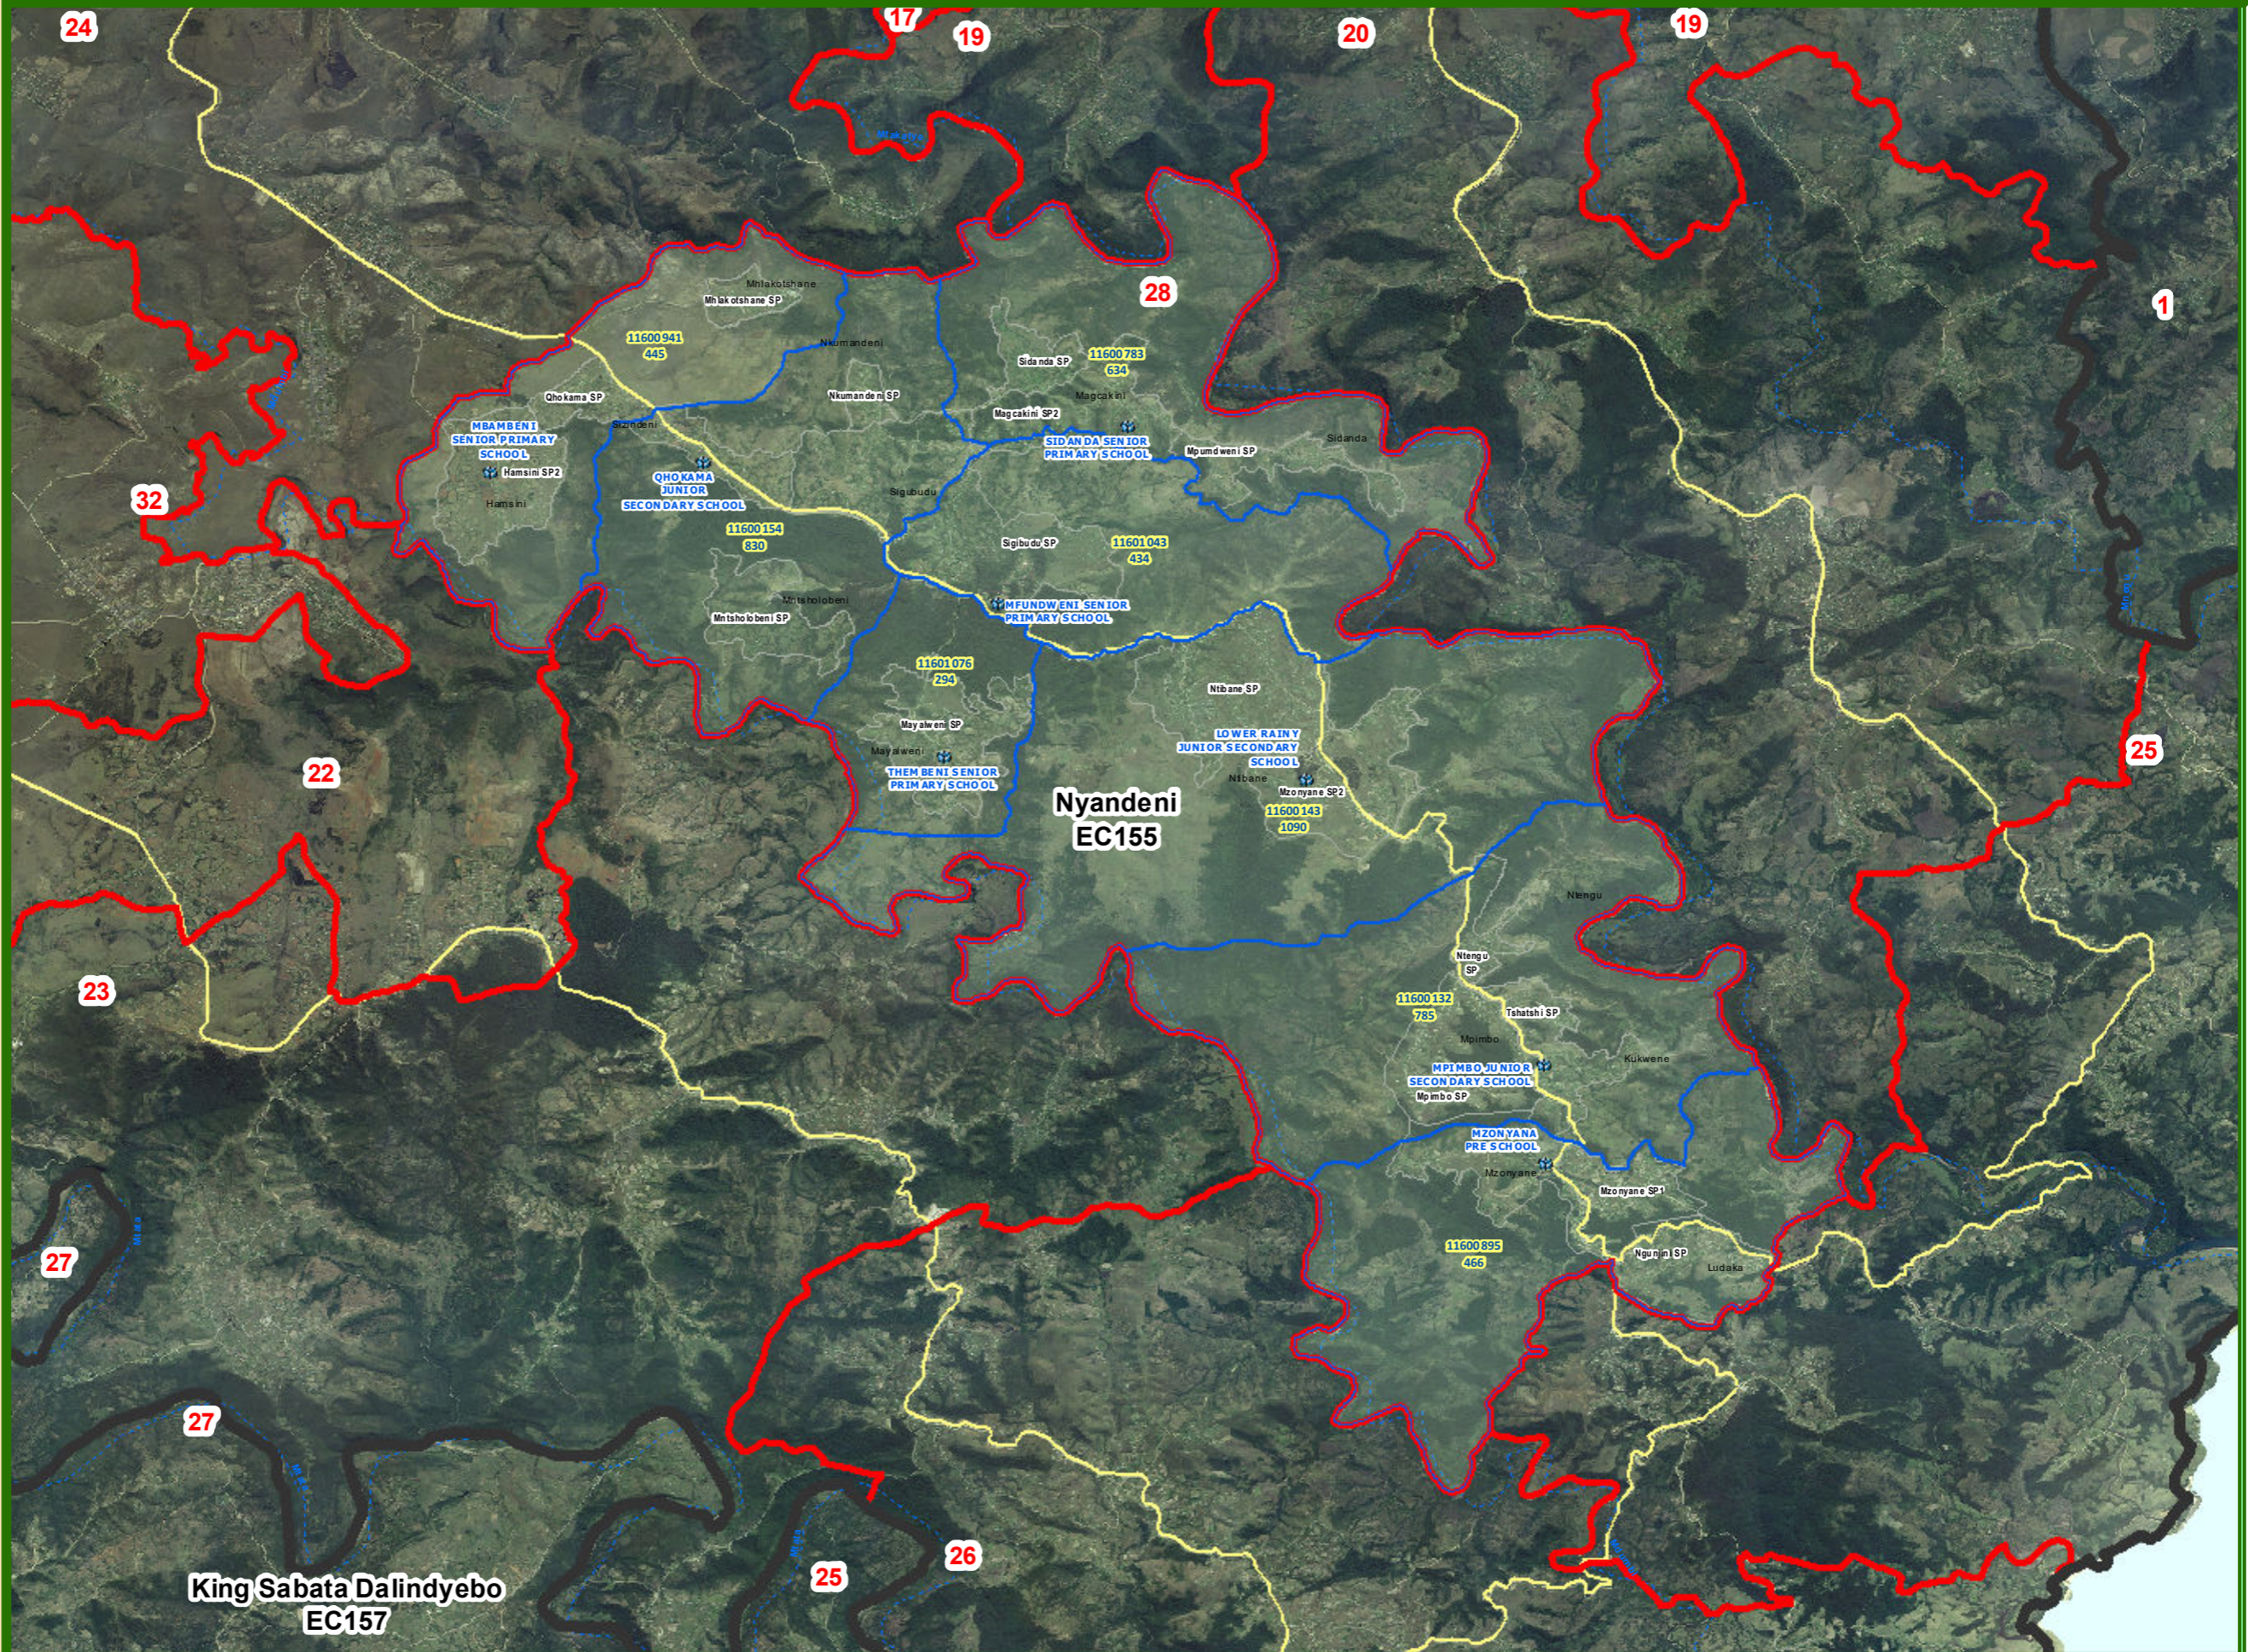

Legend

-  Local Municipalities
-  Wards
-  Tribal Council Area
-  Subplace
-  Voting Districts
-  National Roads
-  Main Roads
-  Streets
-  Secondary Roads
-  Secondary Roads
-  Voting Stations

**King Sabata Dalindyebo
EC157**