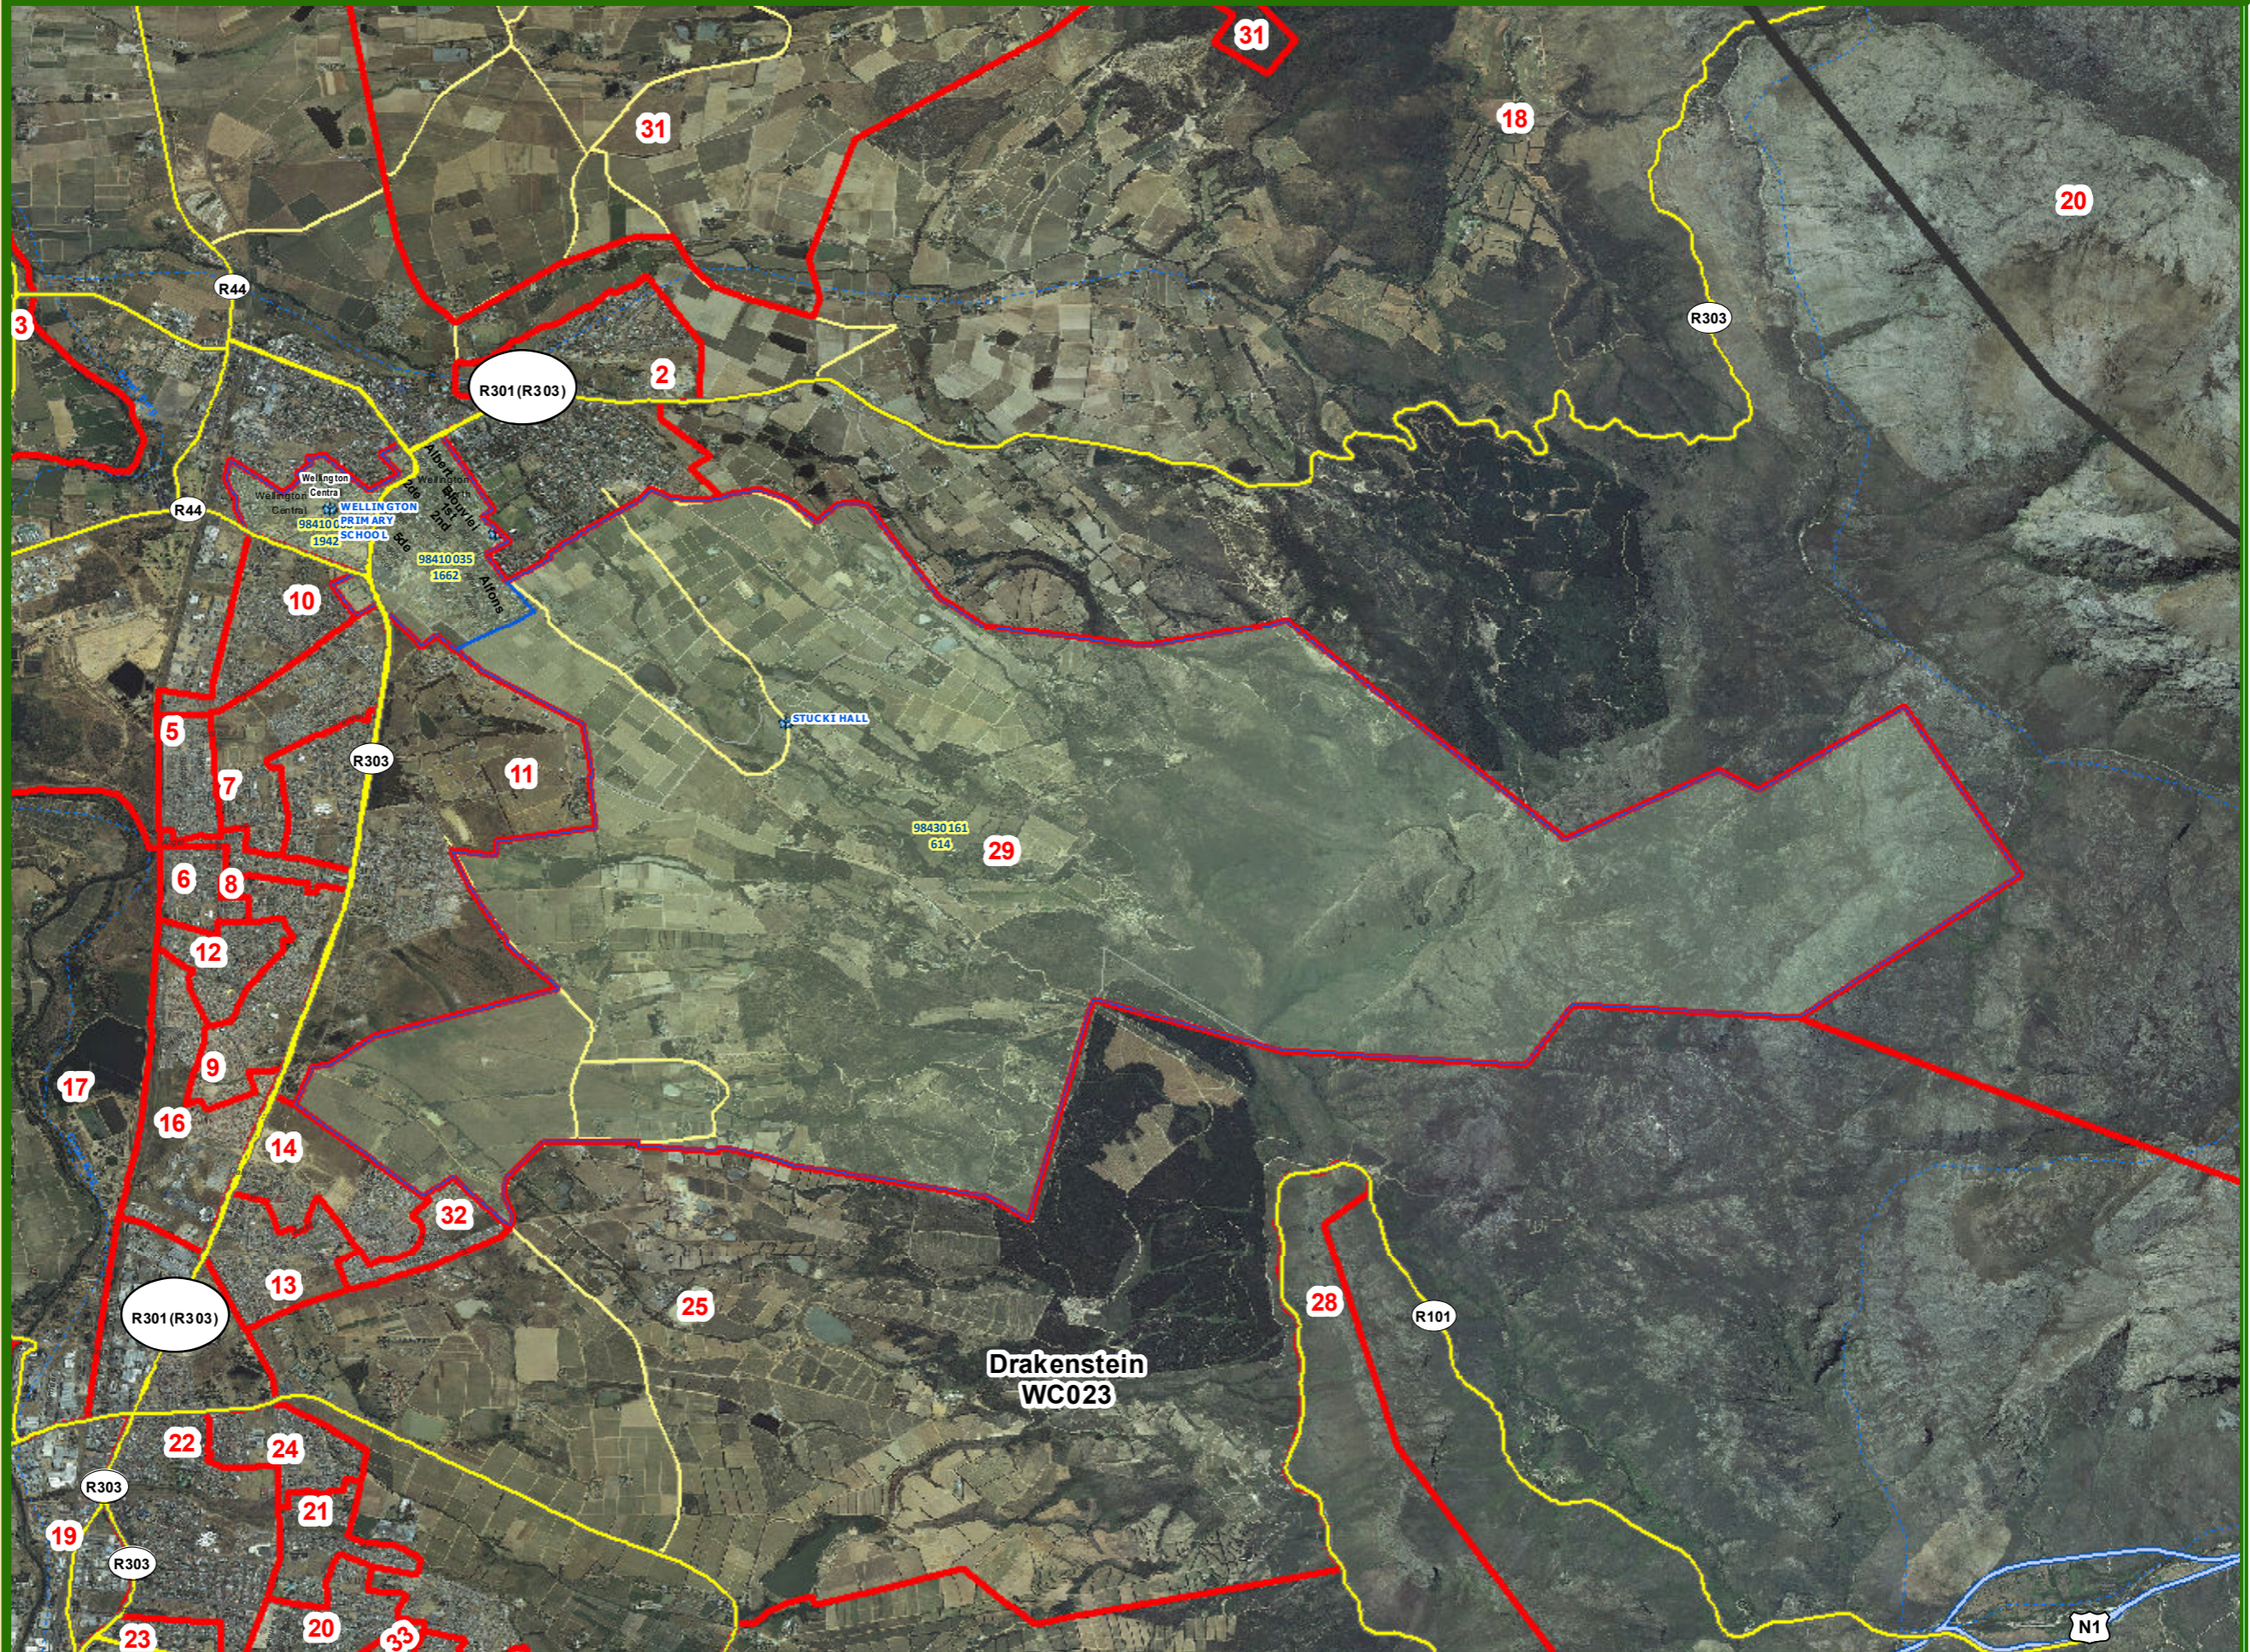

Legend

- Local Municipalities
- Wards
- Tribal Council Area
- Subplace
- Voting Districts
- National Roads
- Main Roads
- Streets
- Secondary Roads
- Secondary Roads
- Voting Stations

Drakenstein
WC023