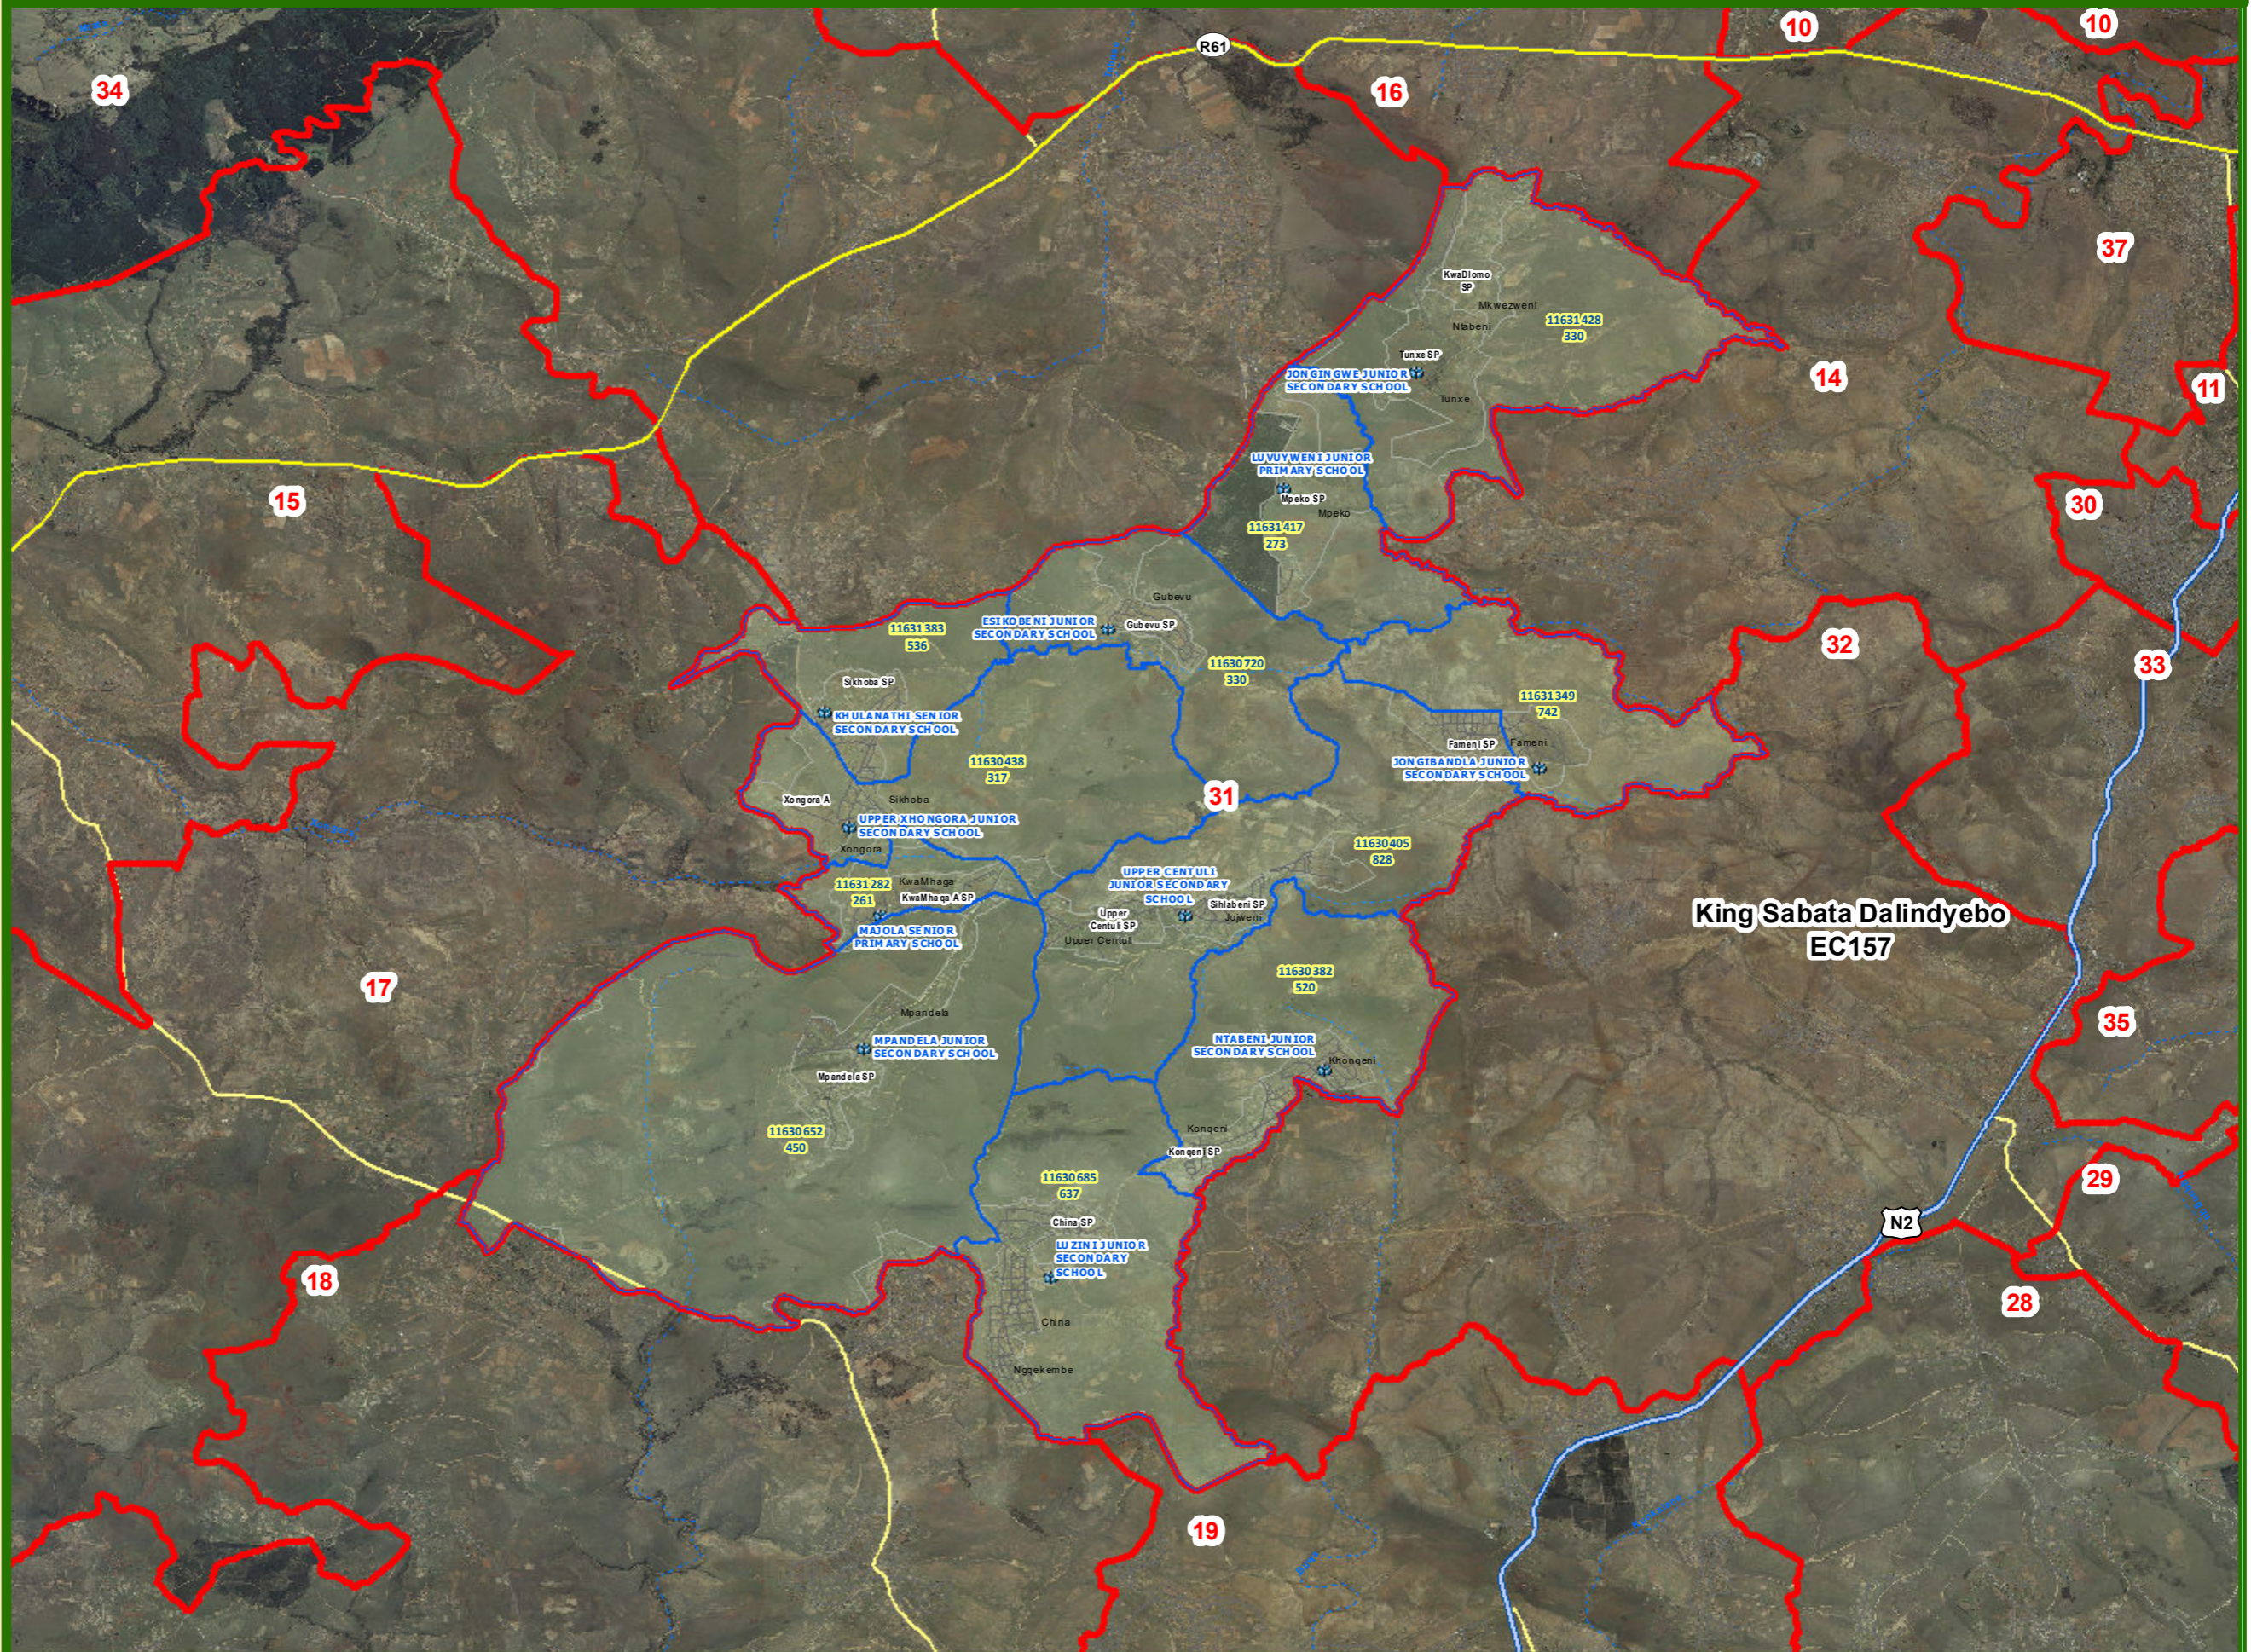

Legend

-  Local Municipalities
-  Wards
-  Tribal Council Area
-  Subplace
-  Voting Districts
-  National Roads
-  Main Roads
-  Streets
-  Secondary Roads
-  Secondary Roads
-  Voting Stations

**King Sabata Dalindyebo
EC157**