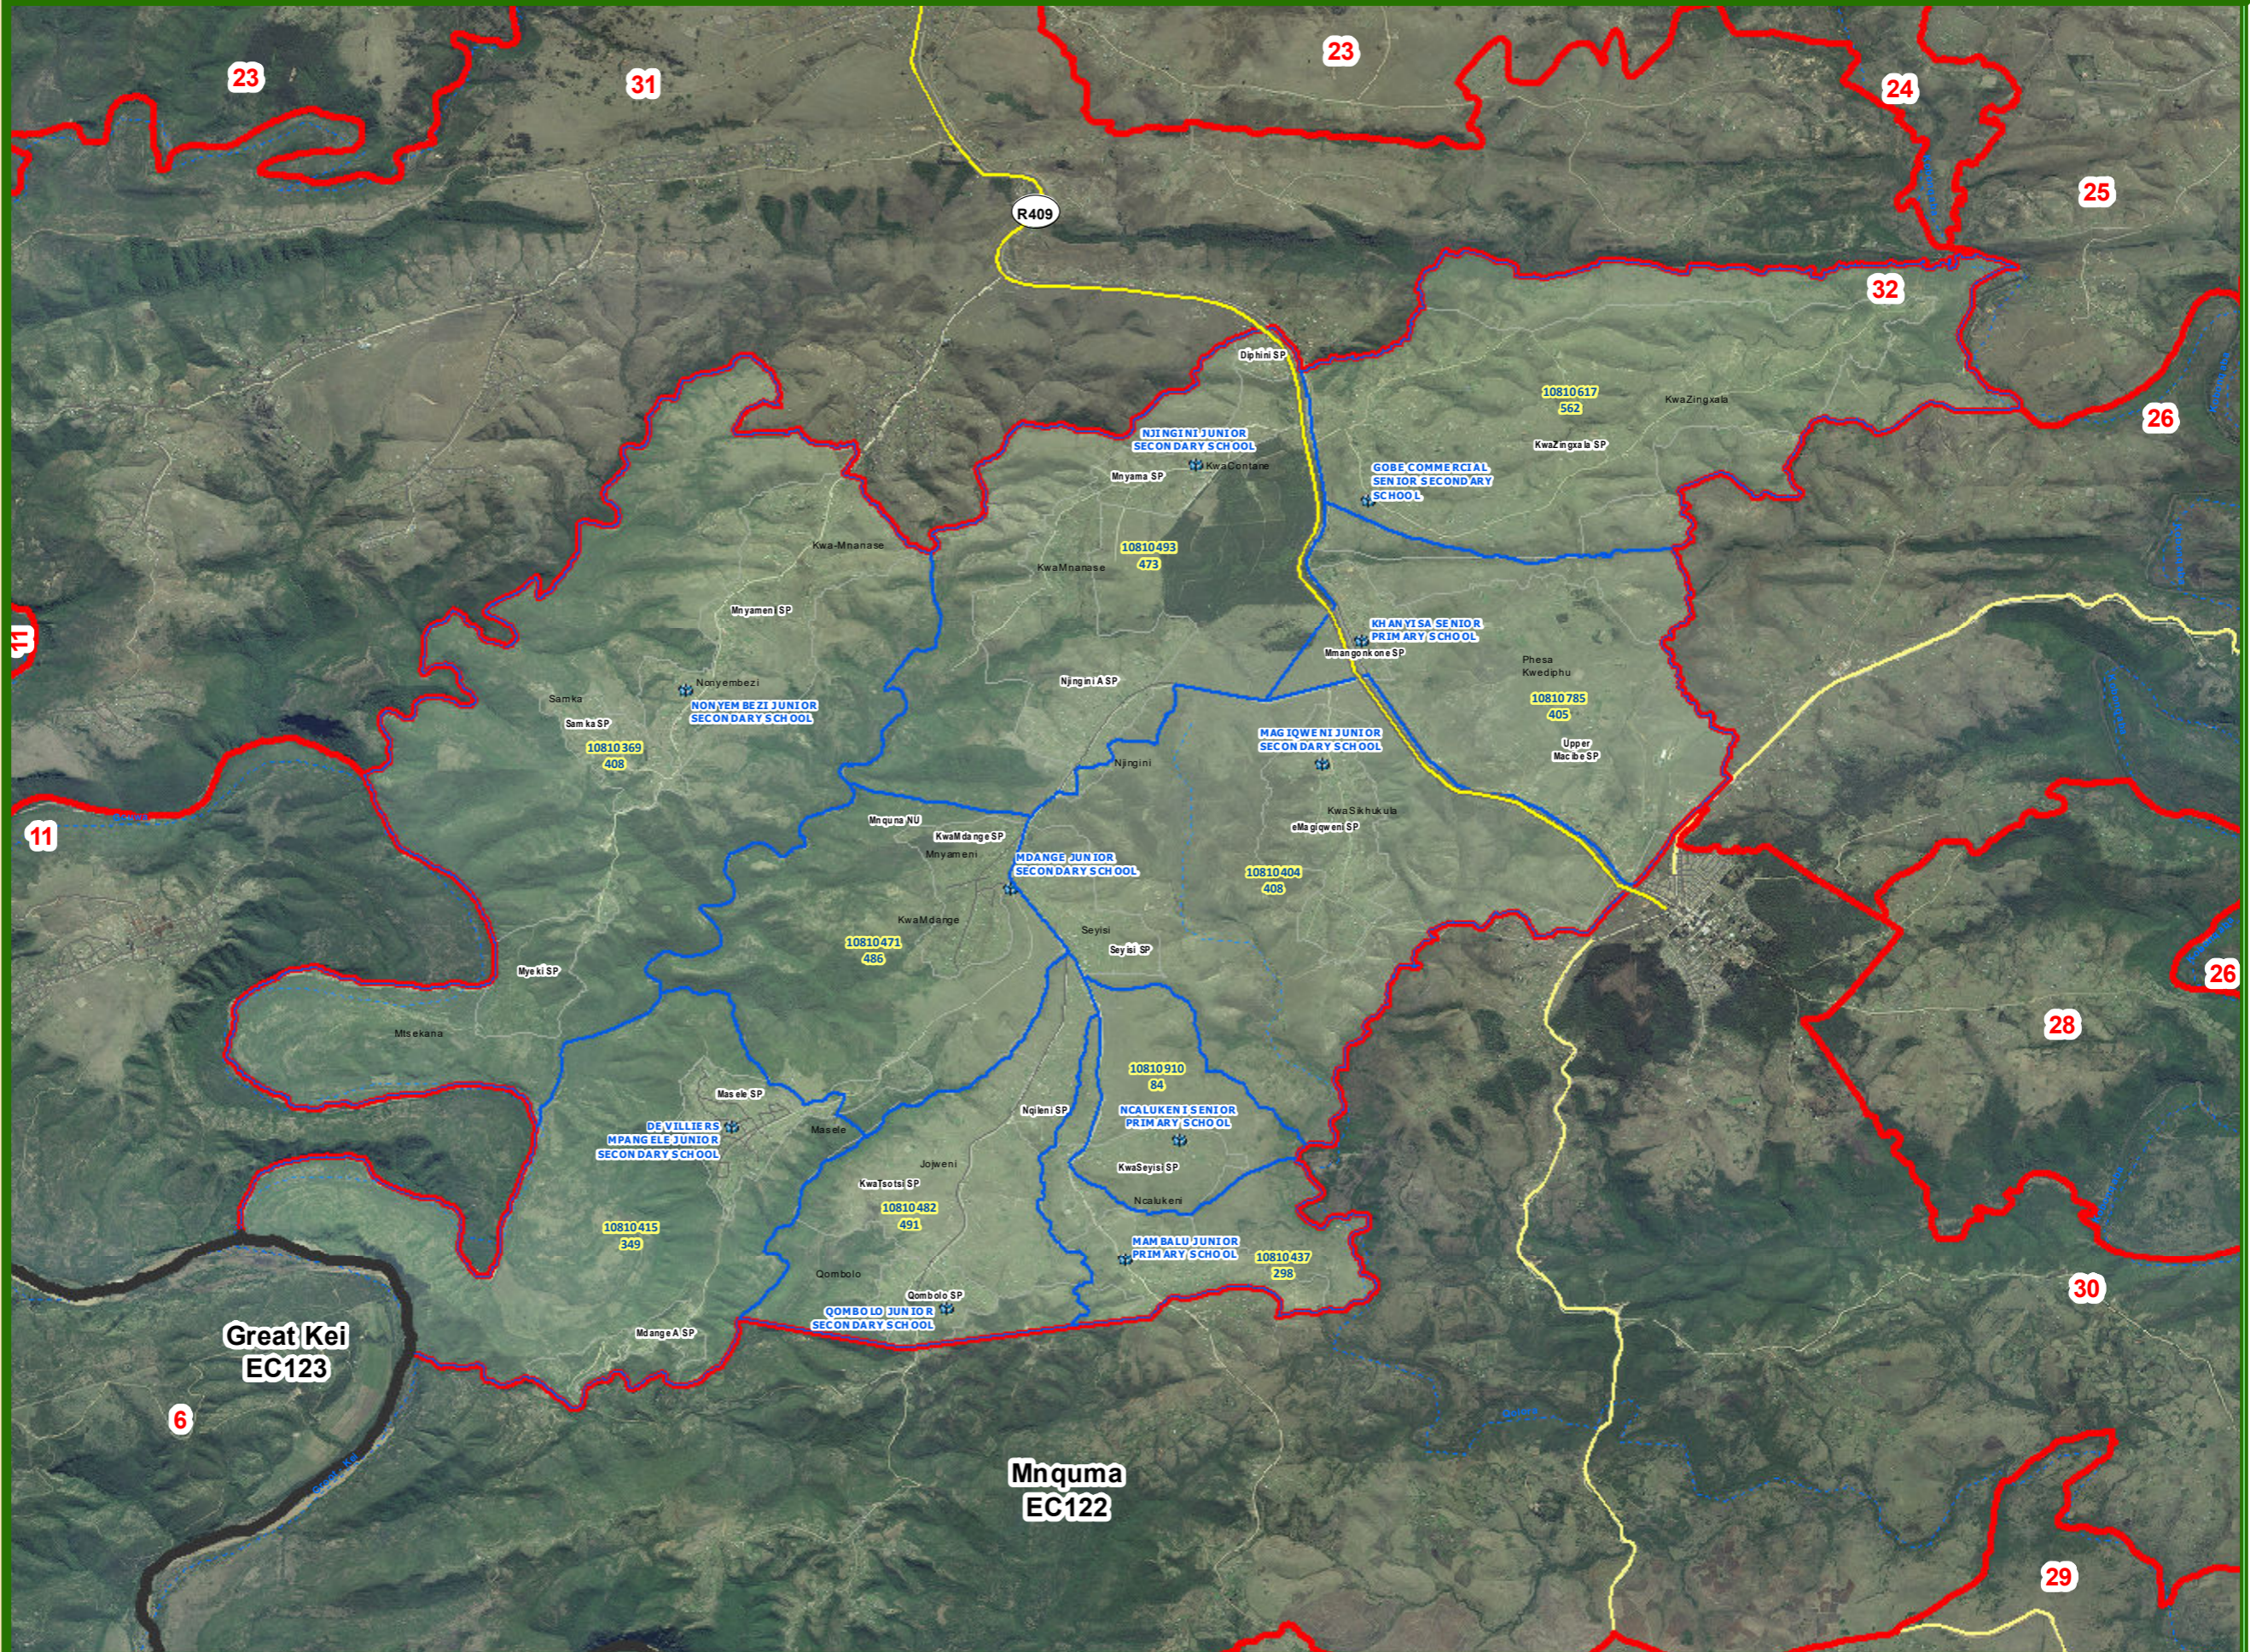

Legend

-  Local Municipalities
-  Wards
-  Tribal Council Area
-  Subplace
-  Voting Districts
-  National Roads
-  Main Roads
-  Streets
-  Secondary Roads
-  Secondary Roads
-  Voting Stations

**Great Kei
EC123**

**Mnquma
EC122**