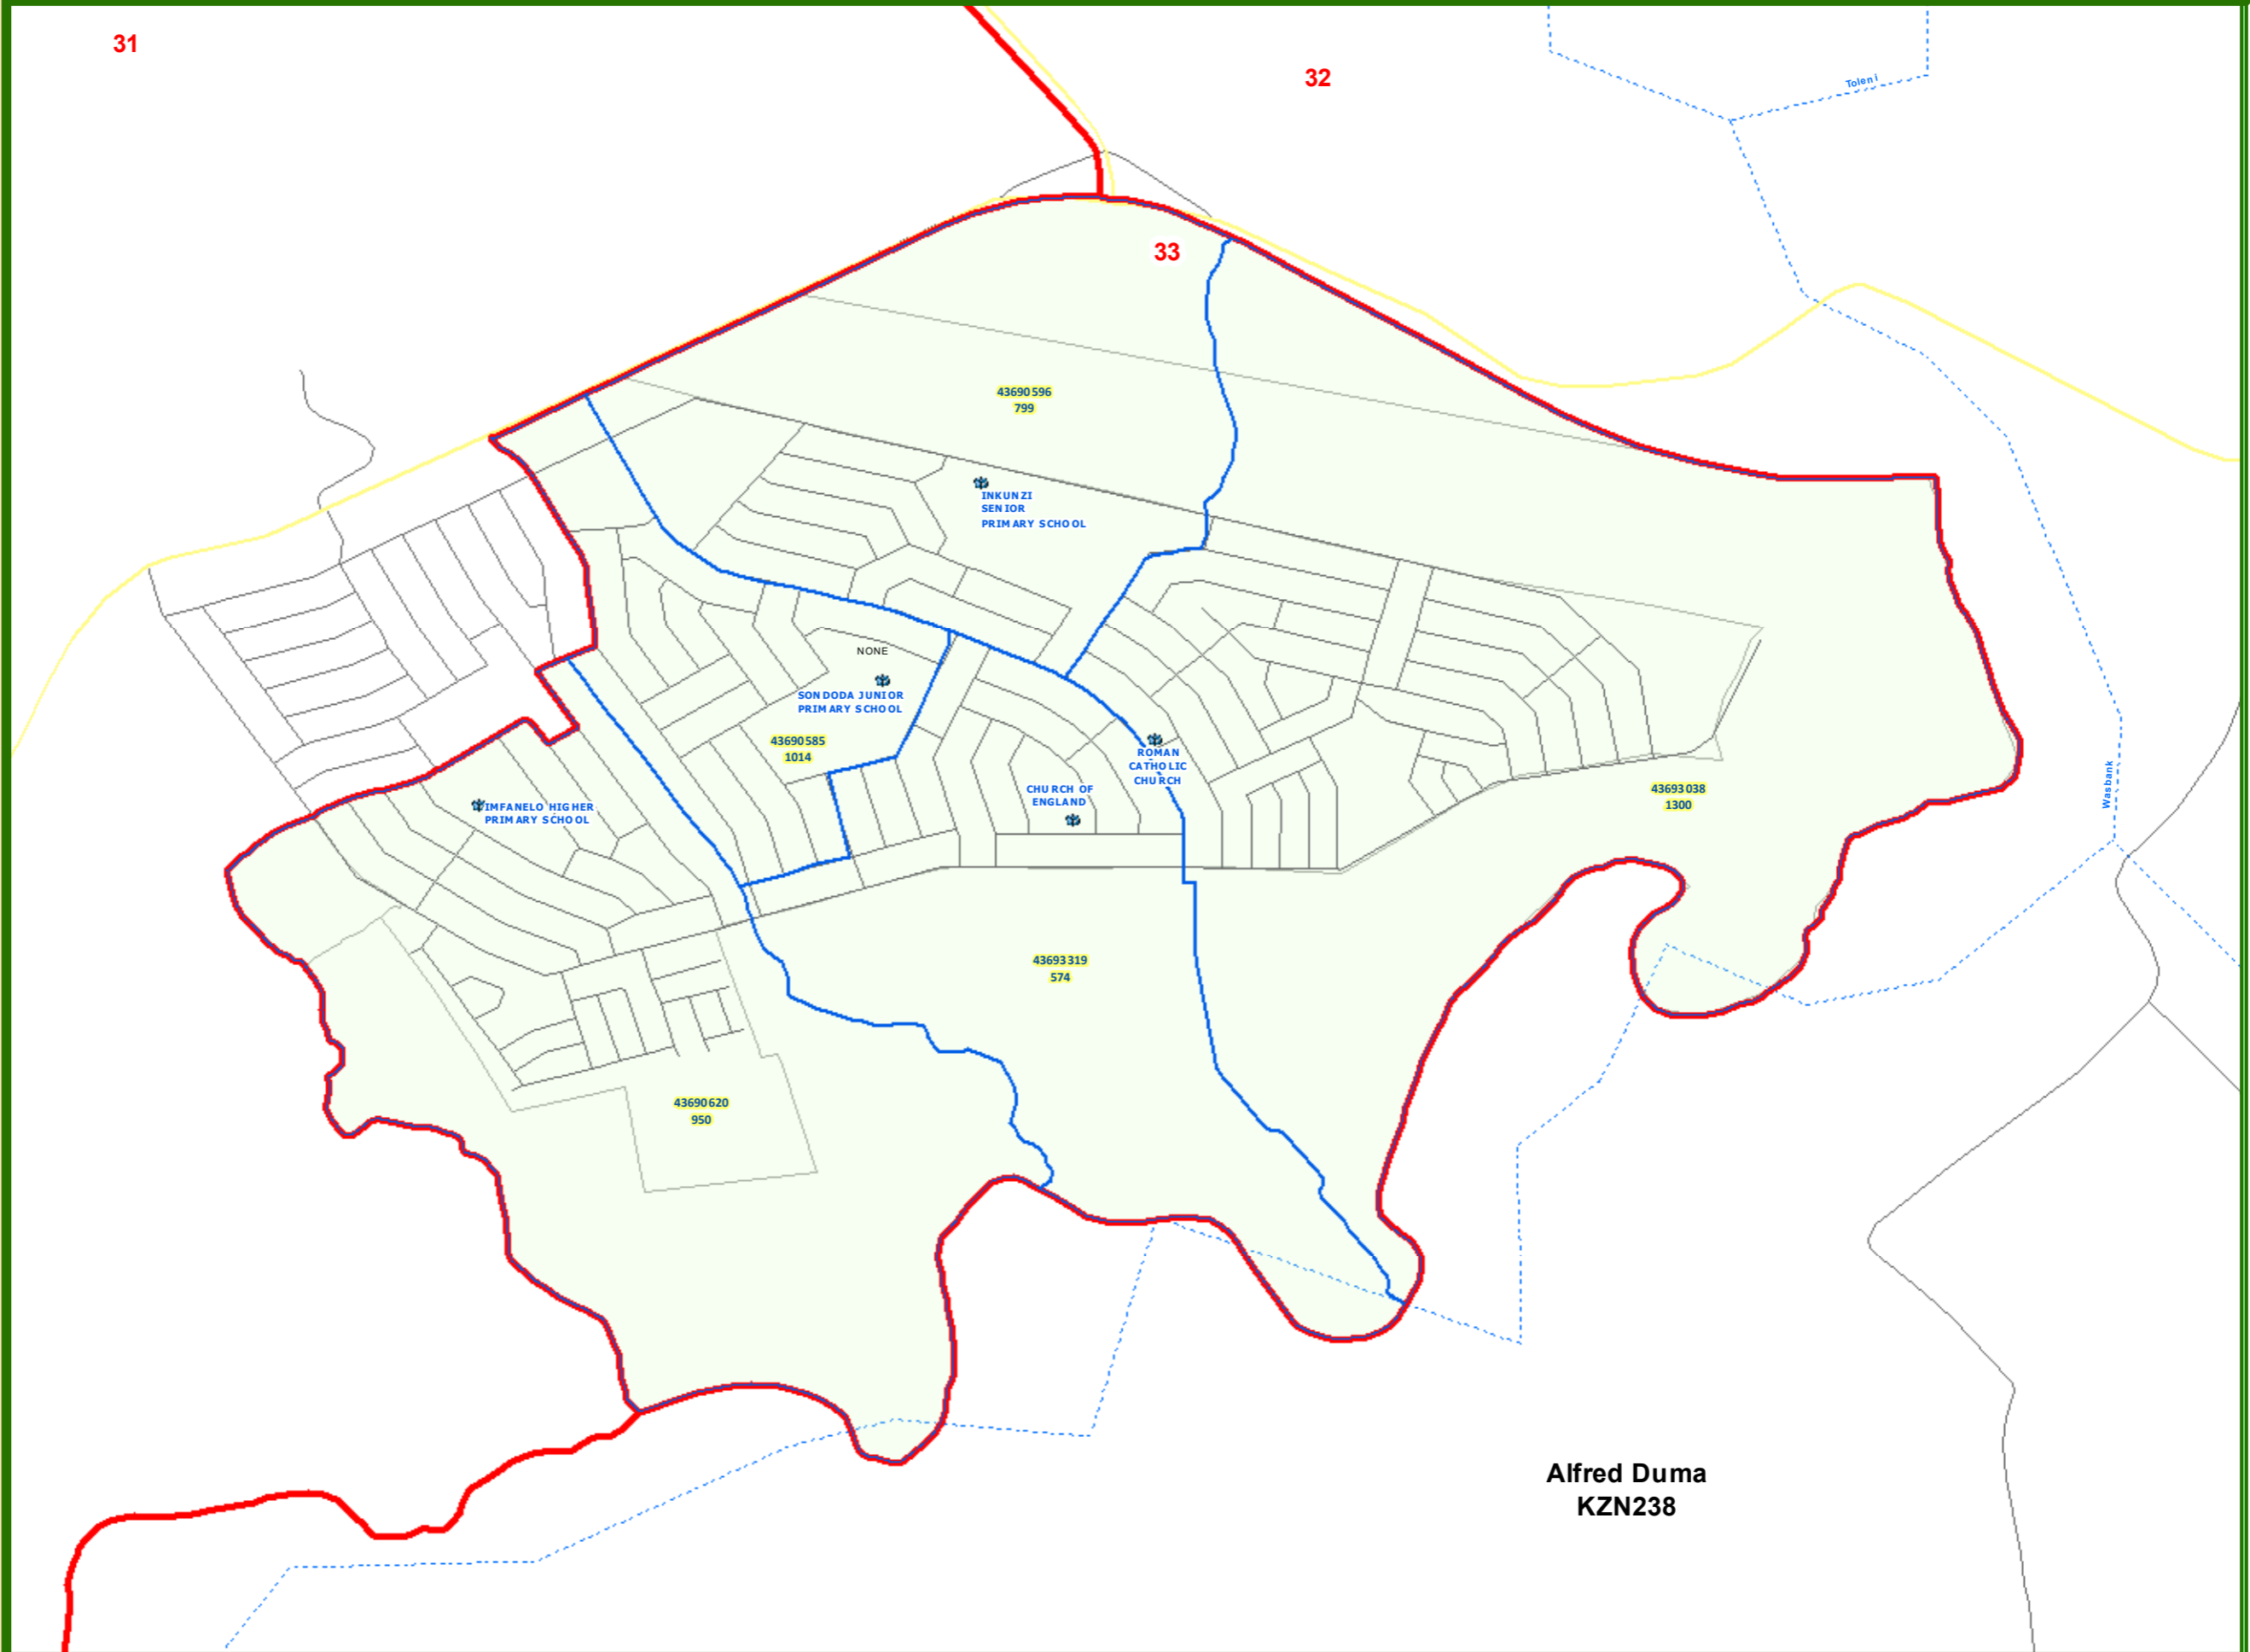

**mdb**  
municipal demarcation board  
Municipal Demarcation Board  
Tel: (012) 342 2481  
Fax: (012) 342 2480  
email: info@demarcation.org.za  
web: www.demarcation.org.za

**Legend**

-  Local Municipalities
-  Wards
-  Tribal Council Area
-  Subplace
-  Voting Districts
-  National Roads
-  Main Roads
-  Streets
-  Secondary Roads
-  Secondary Roads
-  Voting Stations

**Alfred Duma  
KZN238**