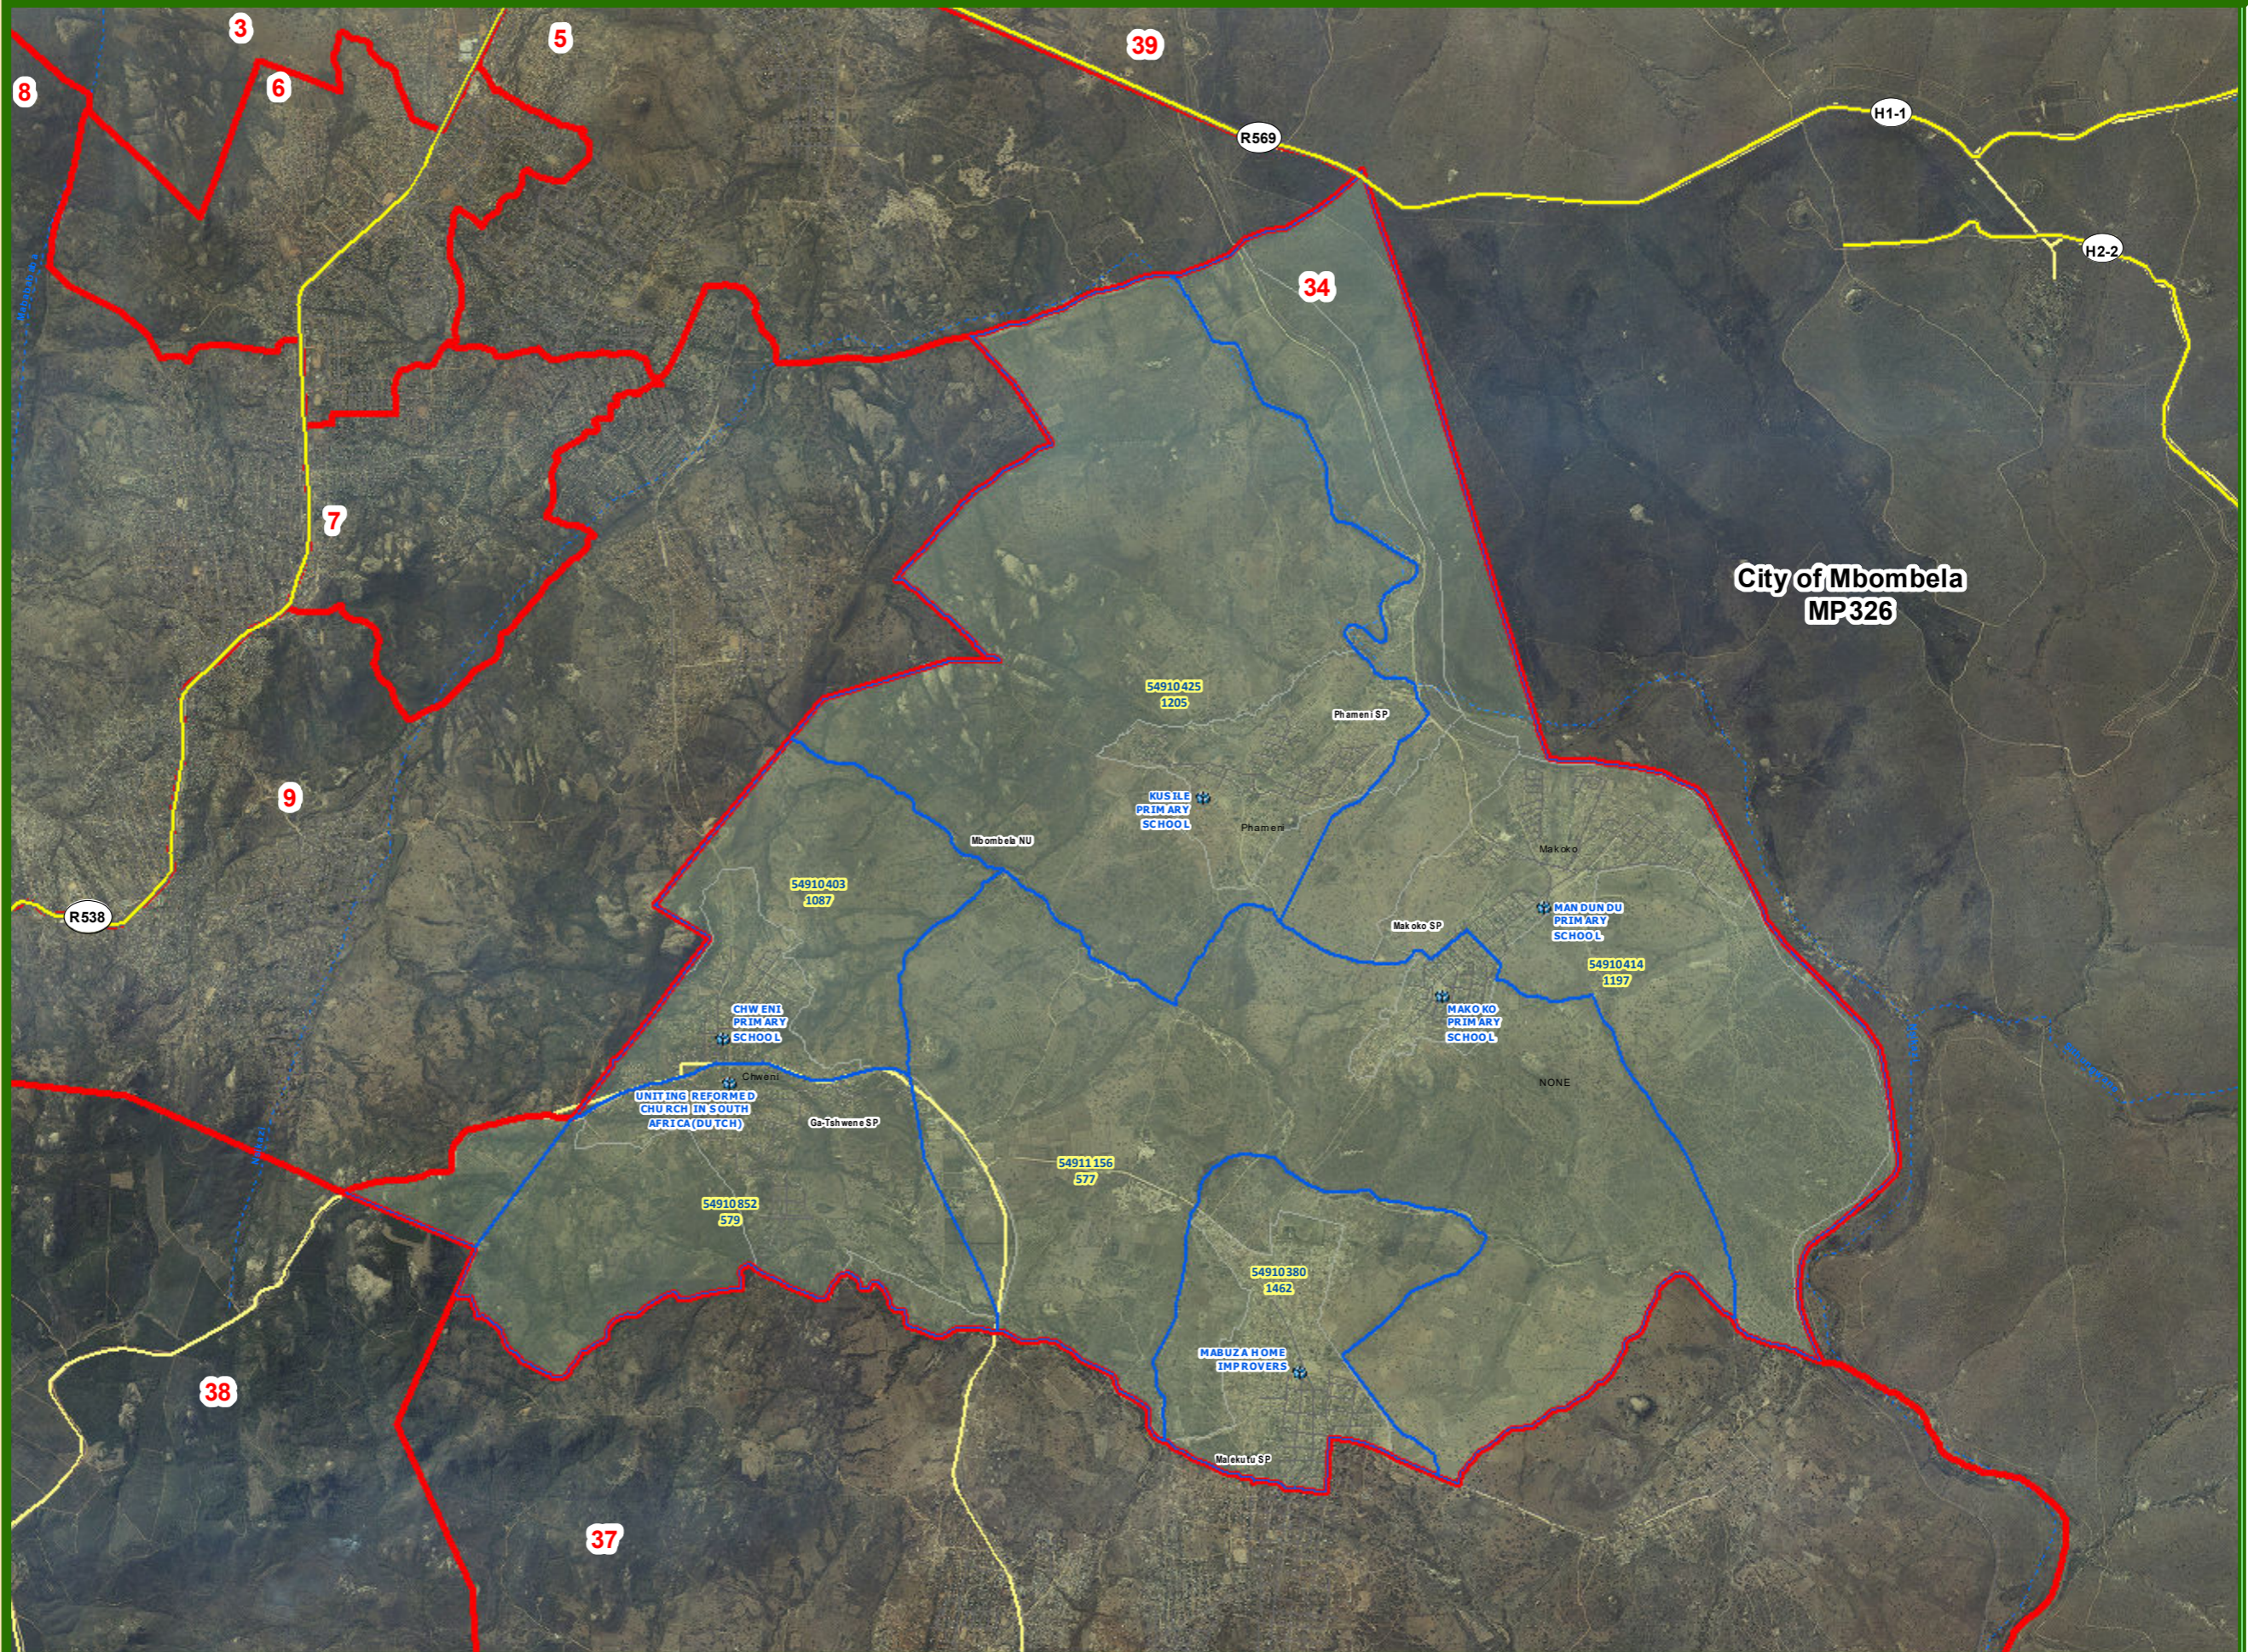

**Legend**

-  Local Municipalities
-  Wards
-  Tribal Council Area
-  Subplace
-  Voting Districts
-  National Roads
-  Main Roads
-  Streets
-  Secondary Roads
-  Secondary Roads
-  Voting Stations

**City of Mbombela  
MP326**