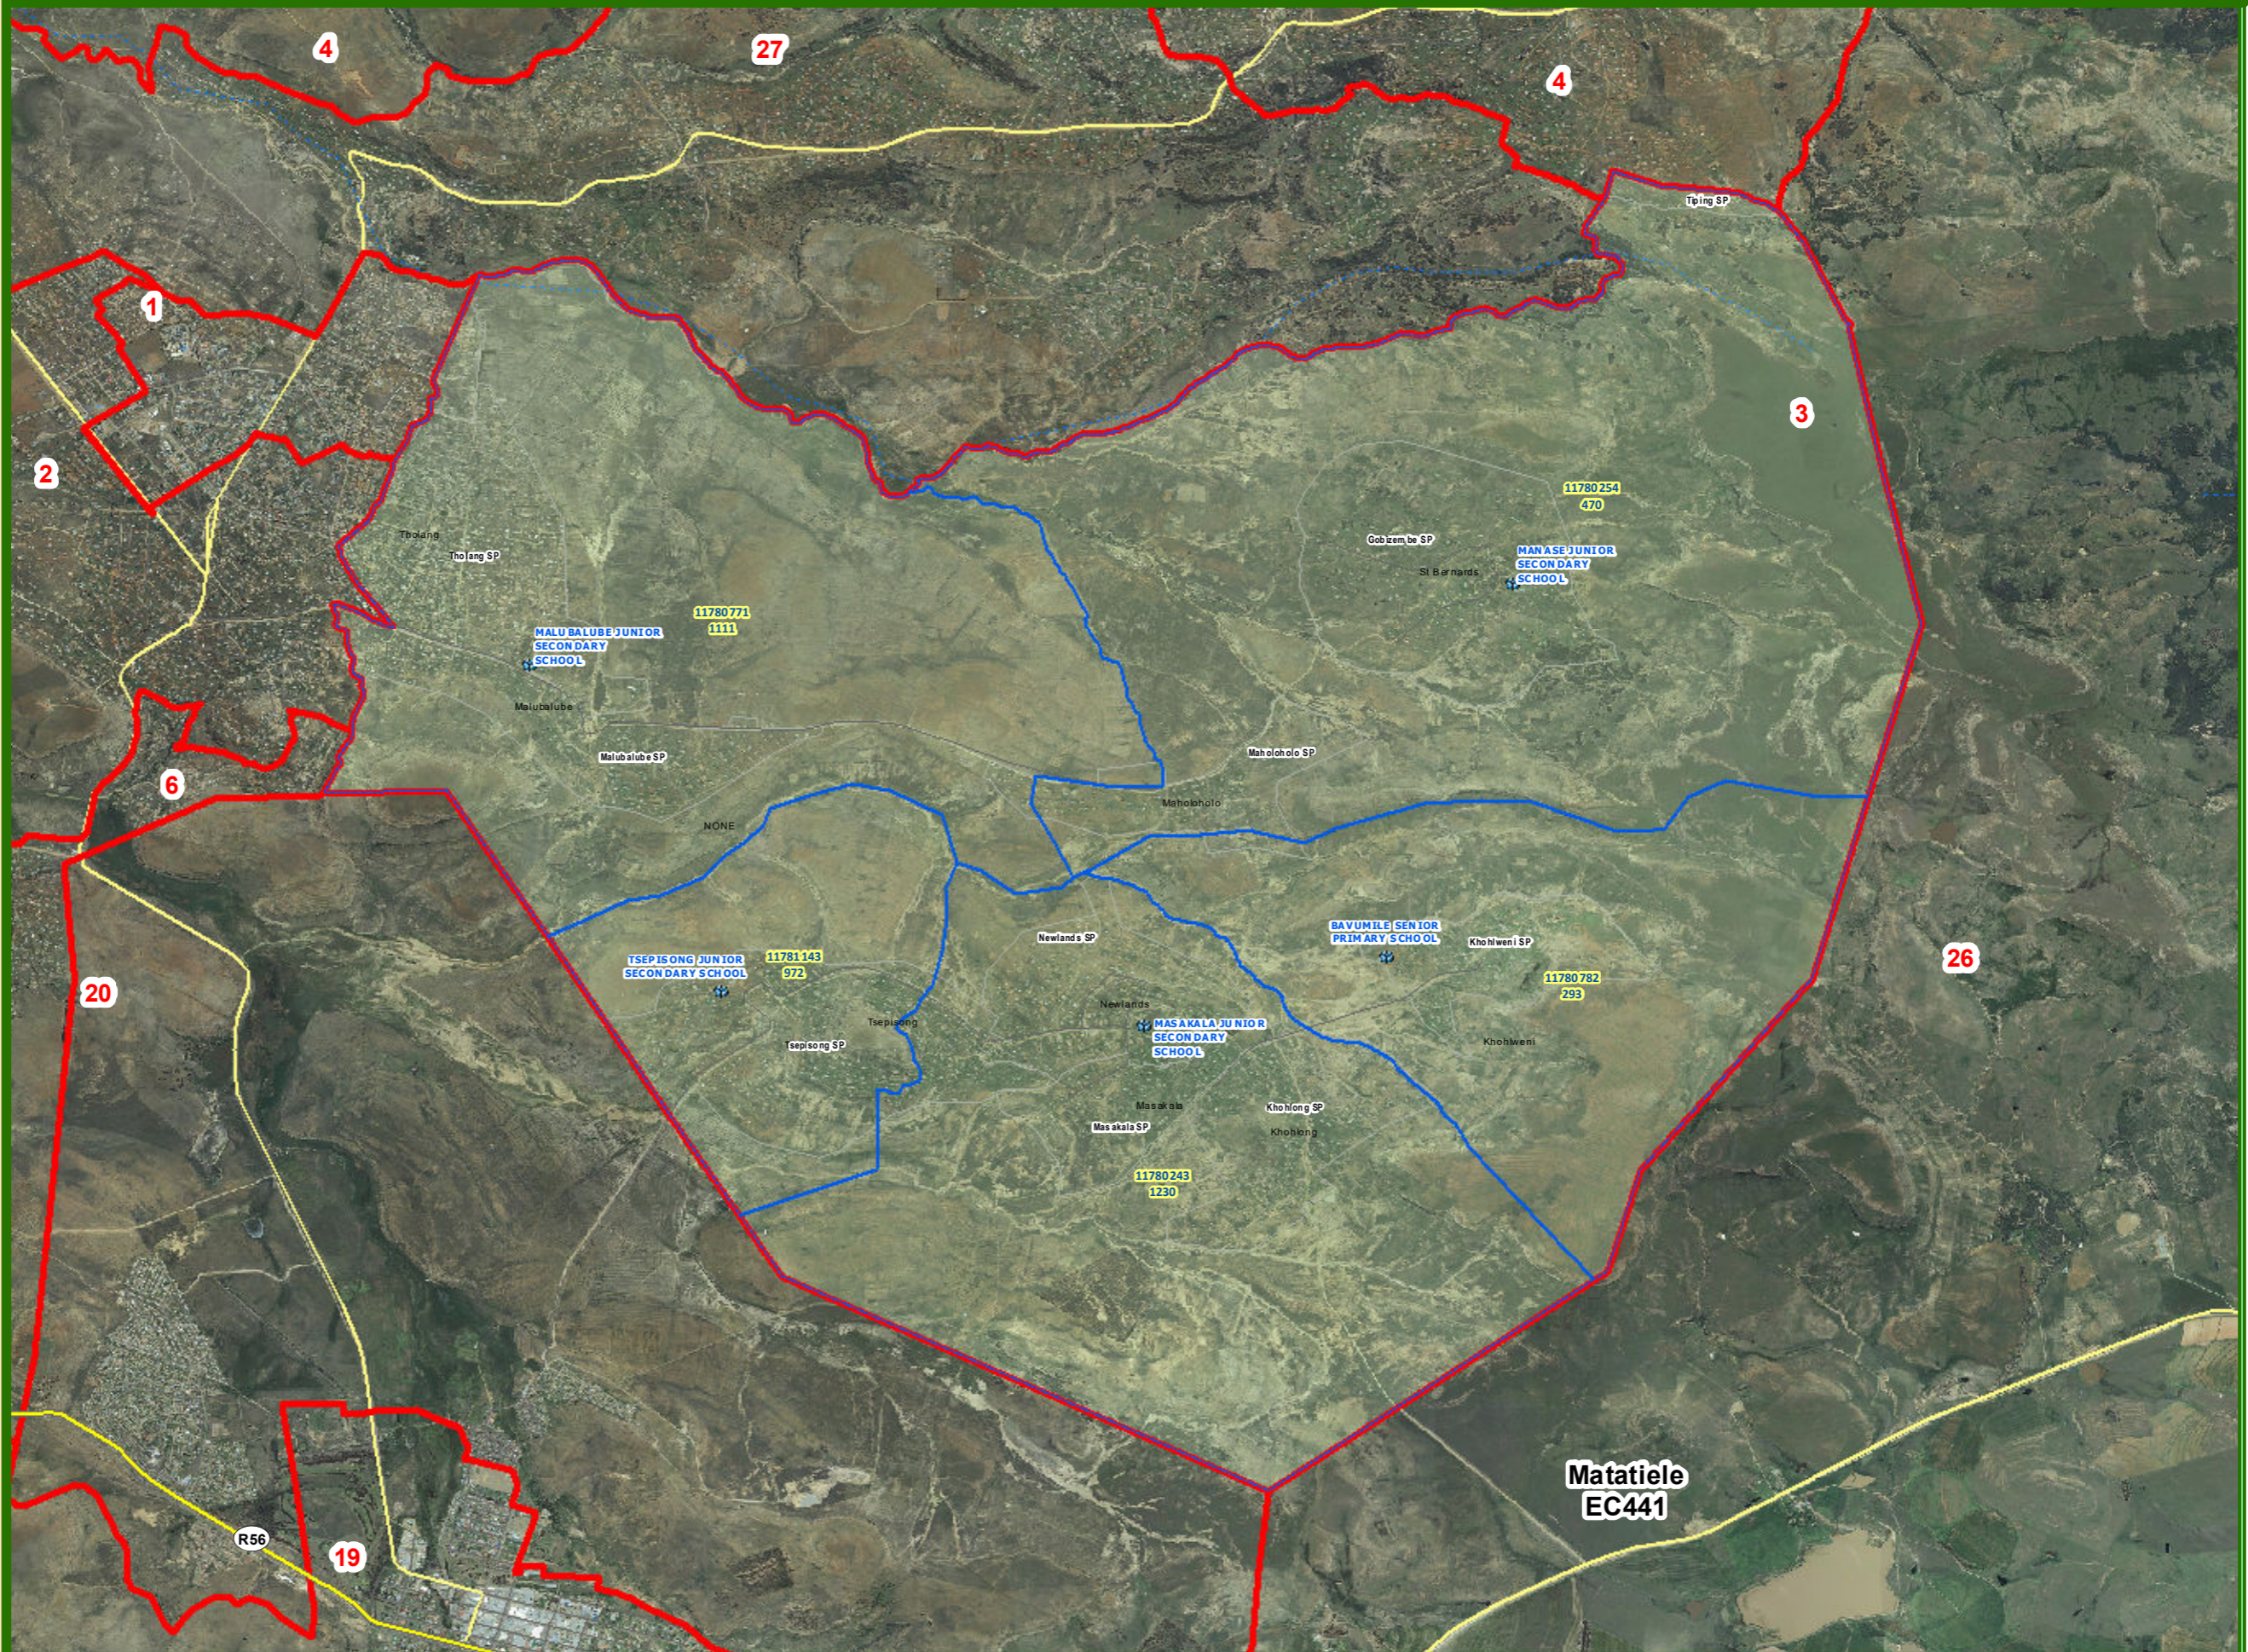

Legend

-  Local Municipalities
-  Wards
-  Tribal Council Area
-  Subplace
-  Voting Districts
-  National Roads
-  Main Roads
-  Streets
-  Secondary Roads
-  Secondary Roads
-  Voting Stations

**Matatiele
EC441**