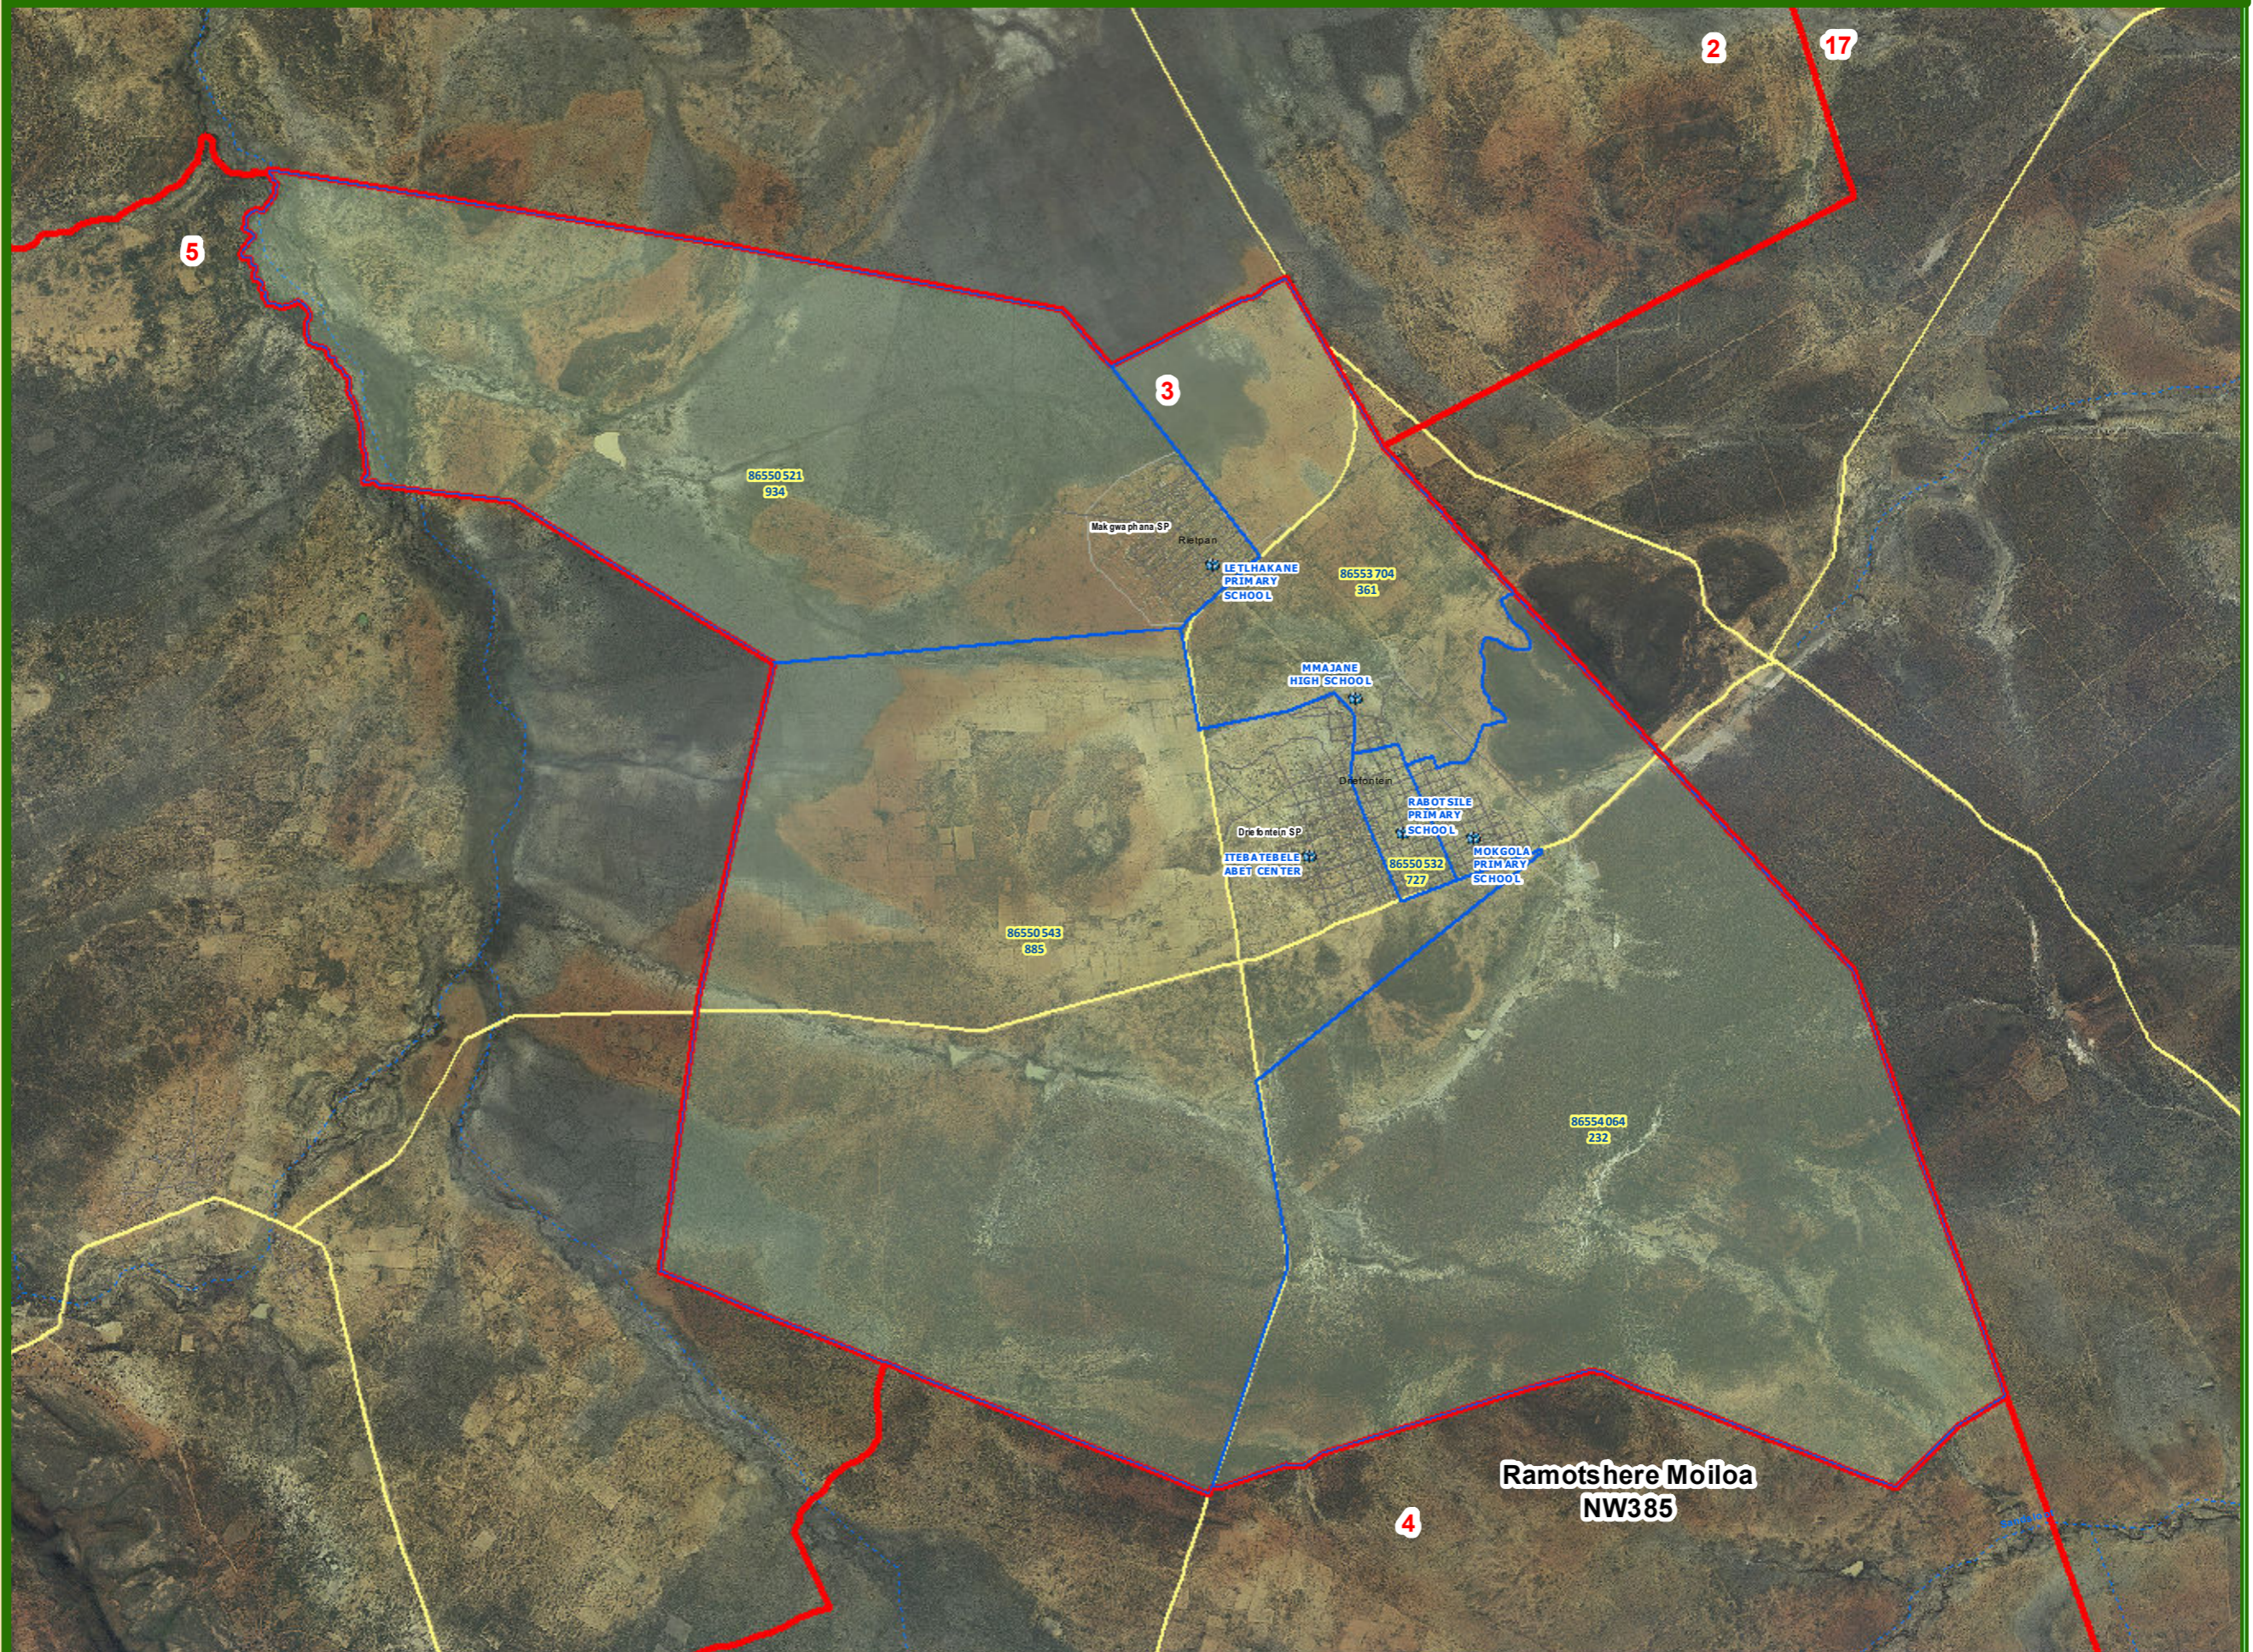

Legend

-  Local Municipalities
-  Wards
-  Tribal Council Area
-  Subplace
-  Voting Districts
-  National Roads
-  Main Roads
-  Streets
-  Secondary Roads
-  Secondary Roads
-  Voting Stations

**Ramotshere Moiloa
NW385**