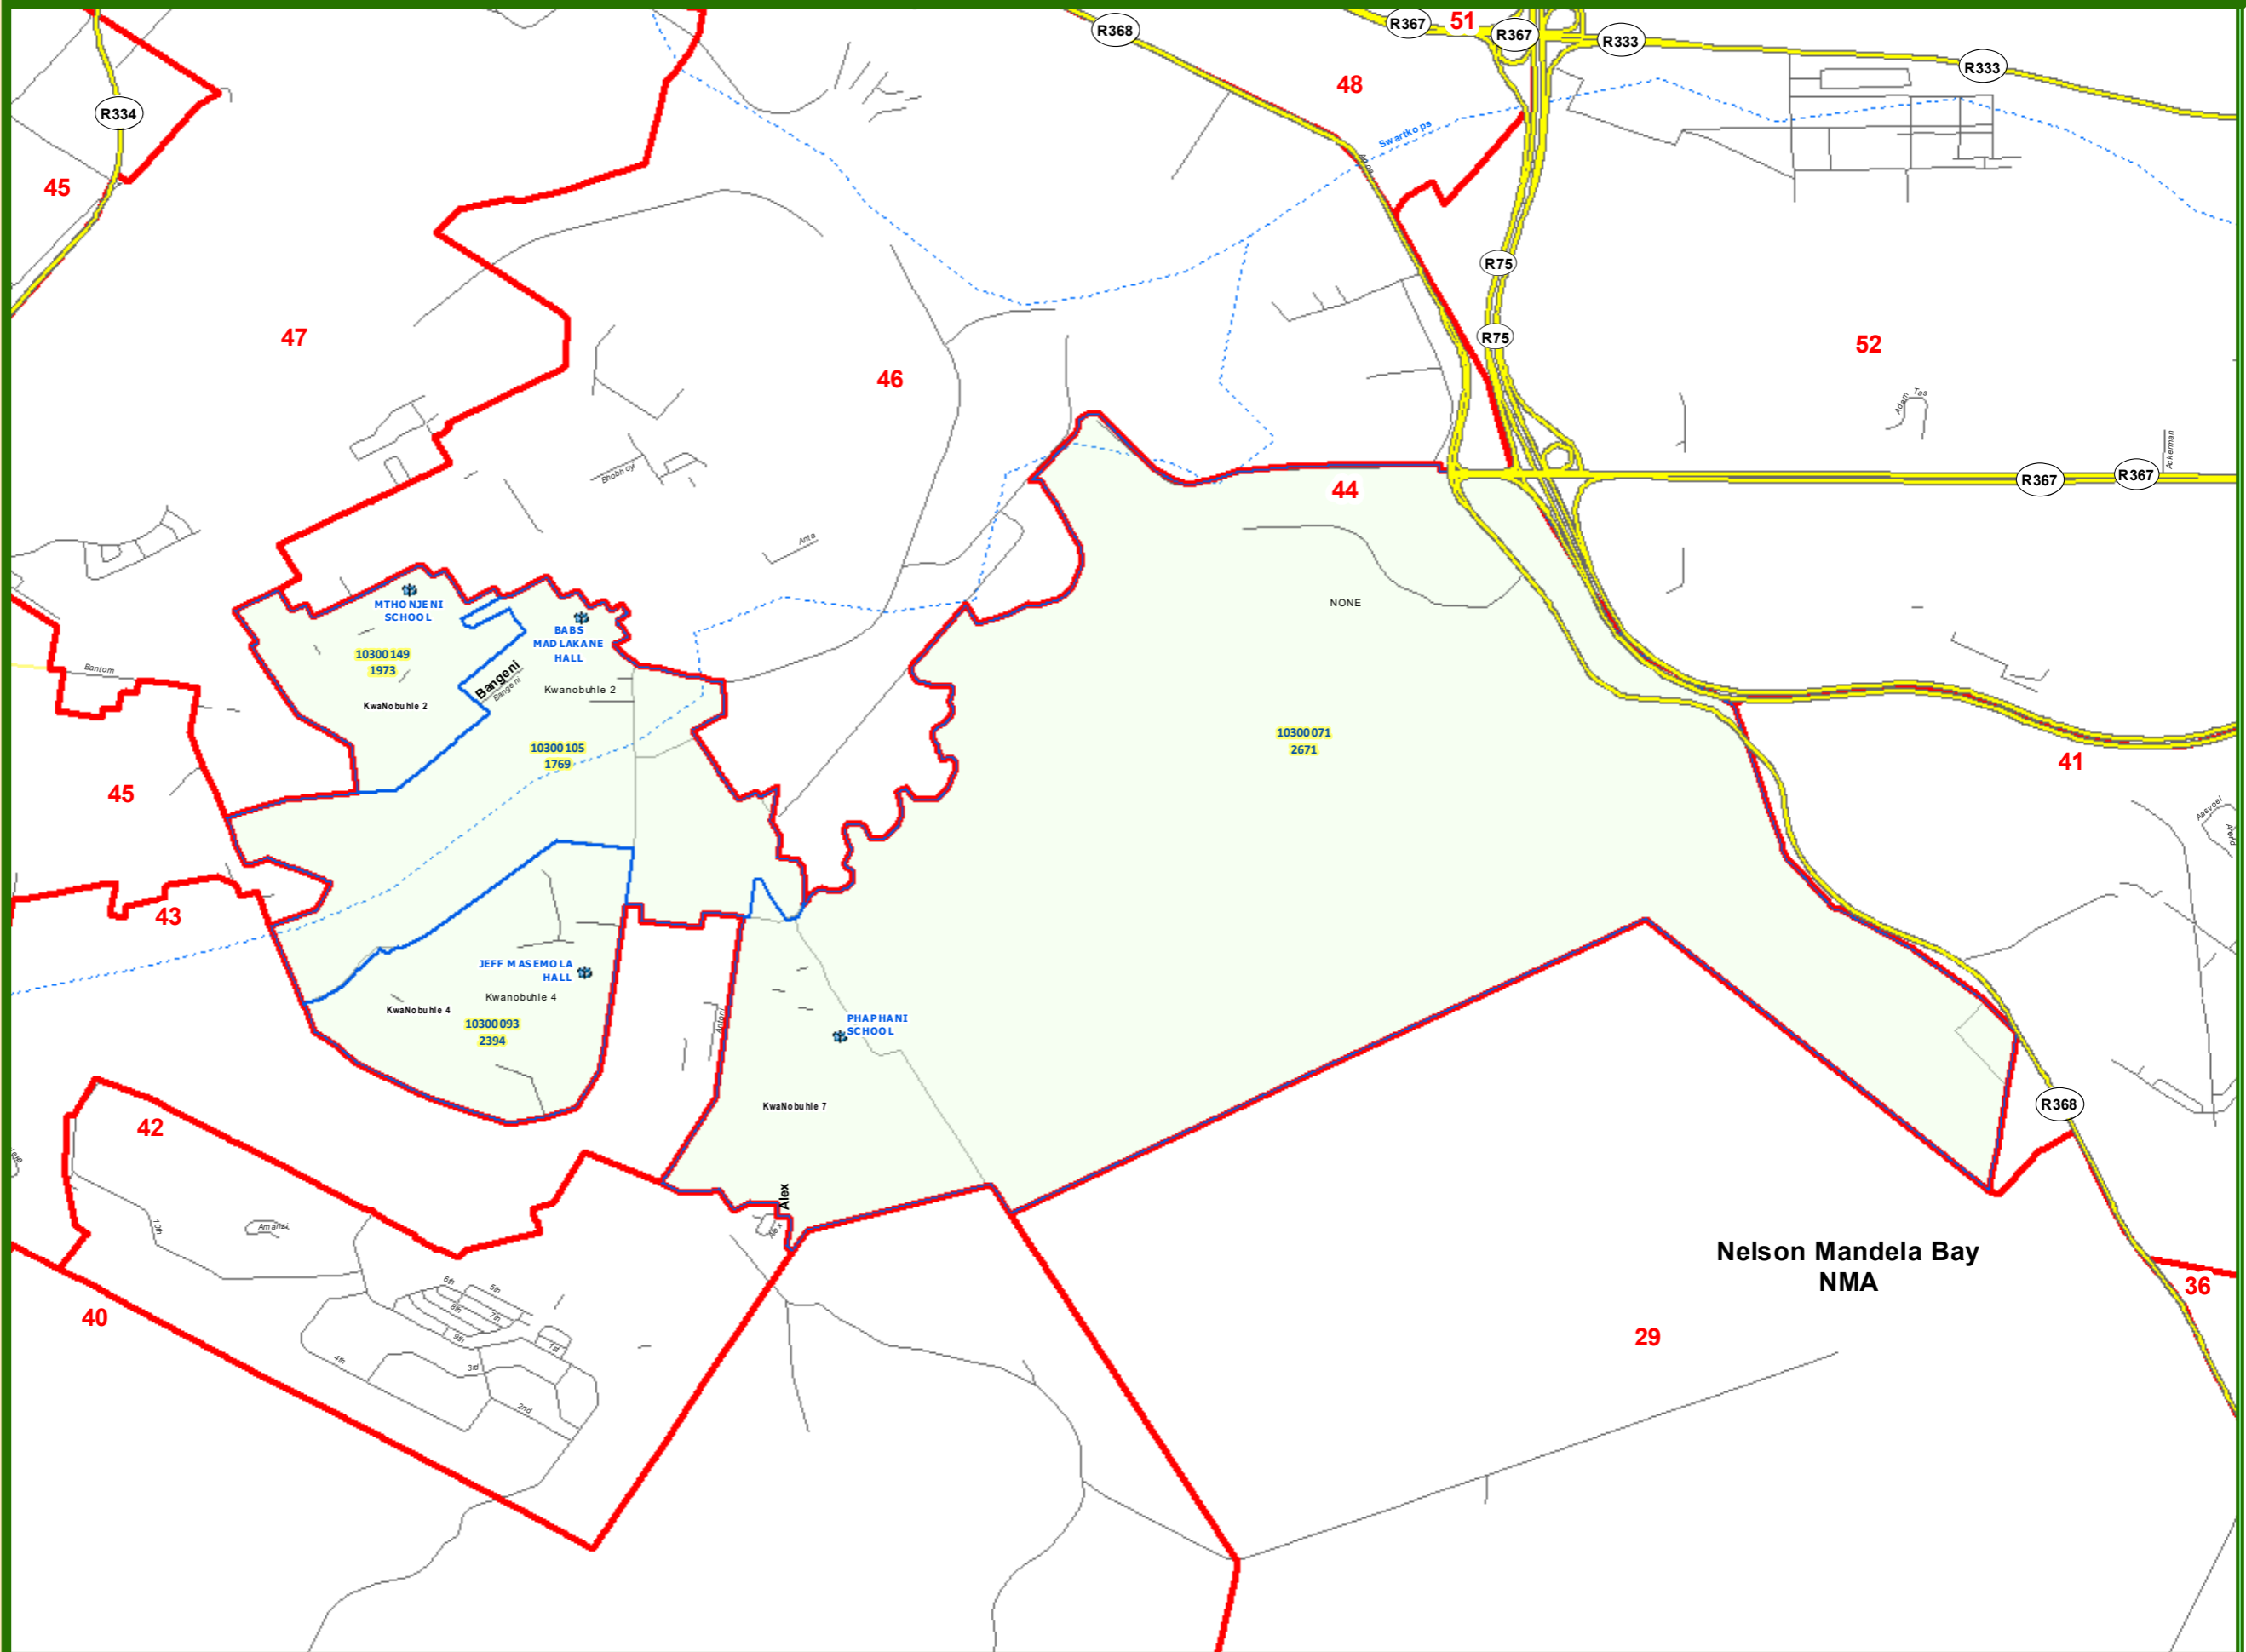

**WARD
DELIMITATION
2021**

Nelson Mandela Bay Metropolitan Municipality (NMA)

Ward Number: 44

Legend

-  Local Municipalities
-  Wards
-  Tribal Council Area
-  Subplace
-  Voting Districts
-  National Roads
-  Main Roads
-  Streets
-  Secondary Roads
-  Secondary Roads
-  Voting Stations

**Nelson Mandela Bay
NMA**