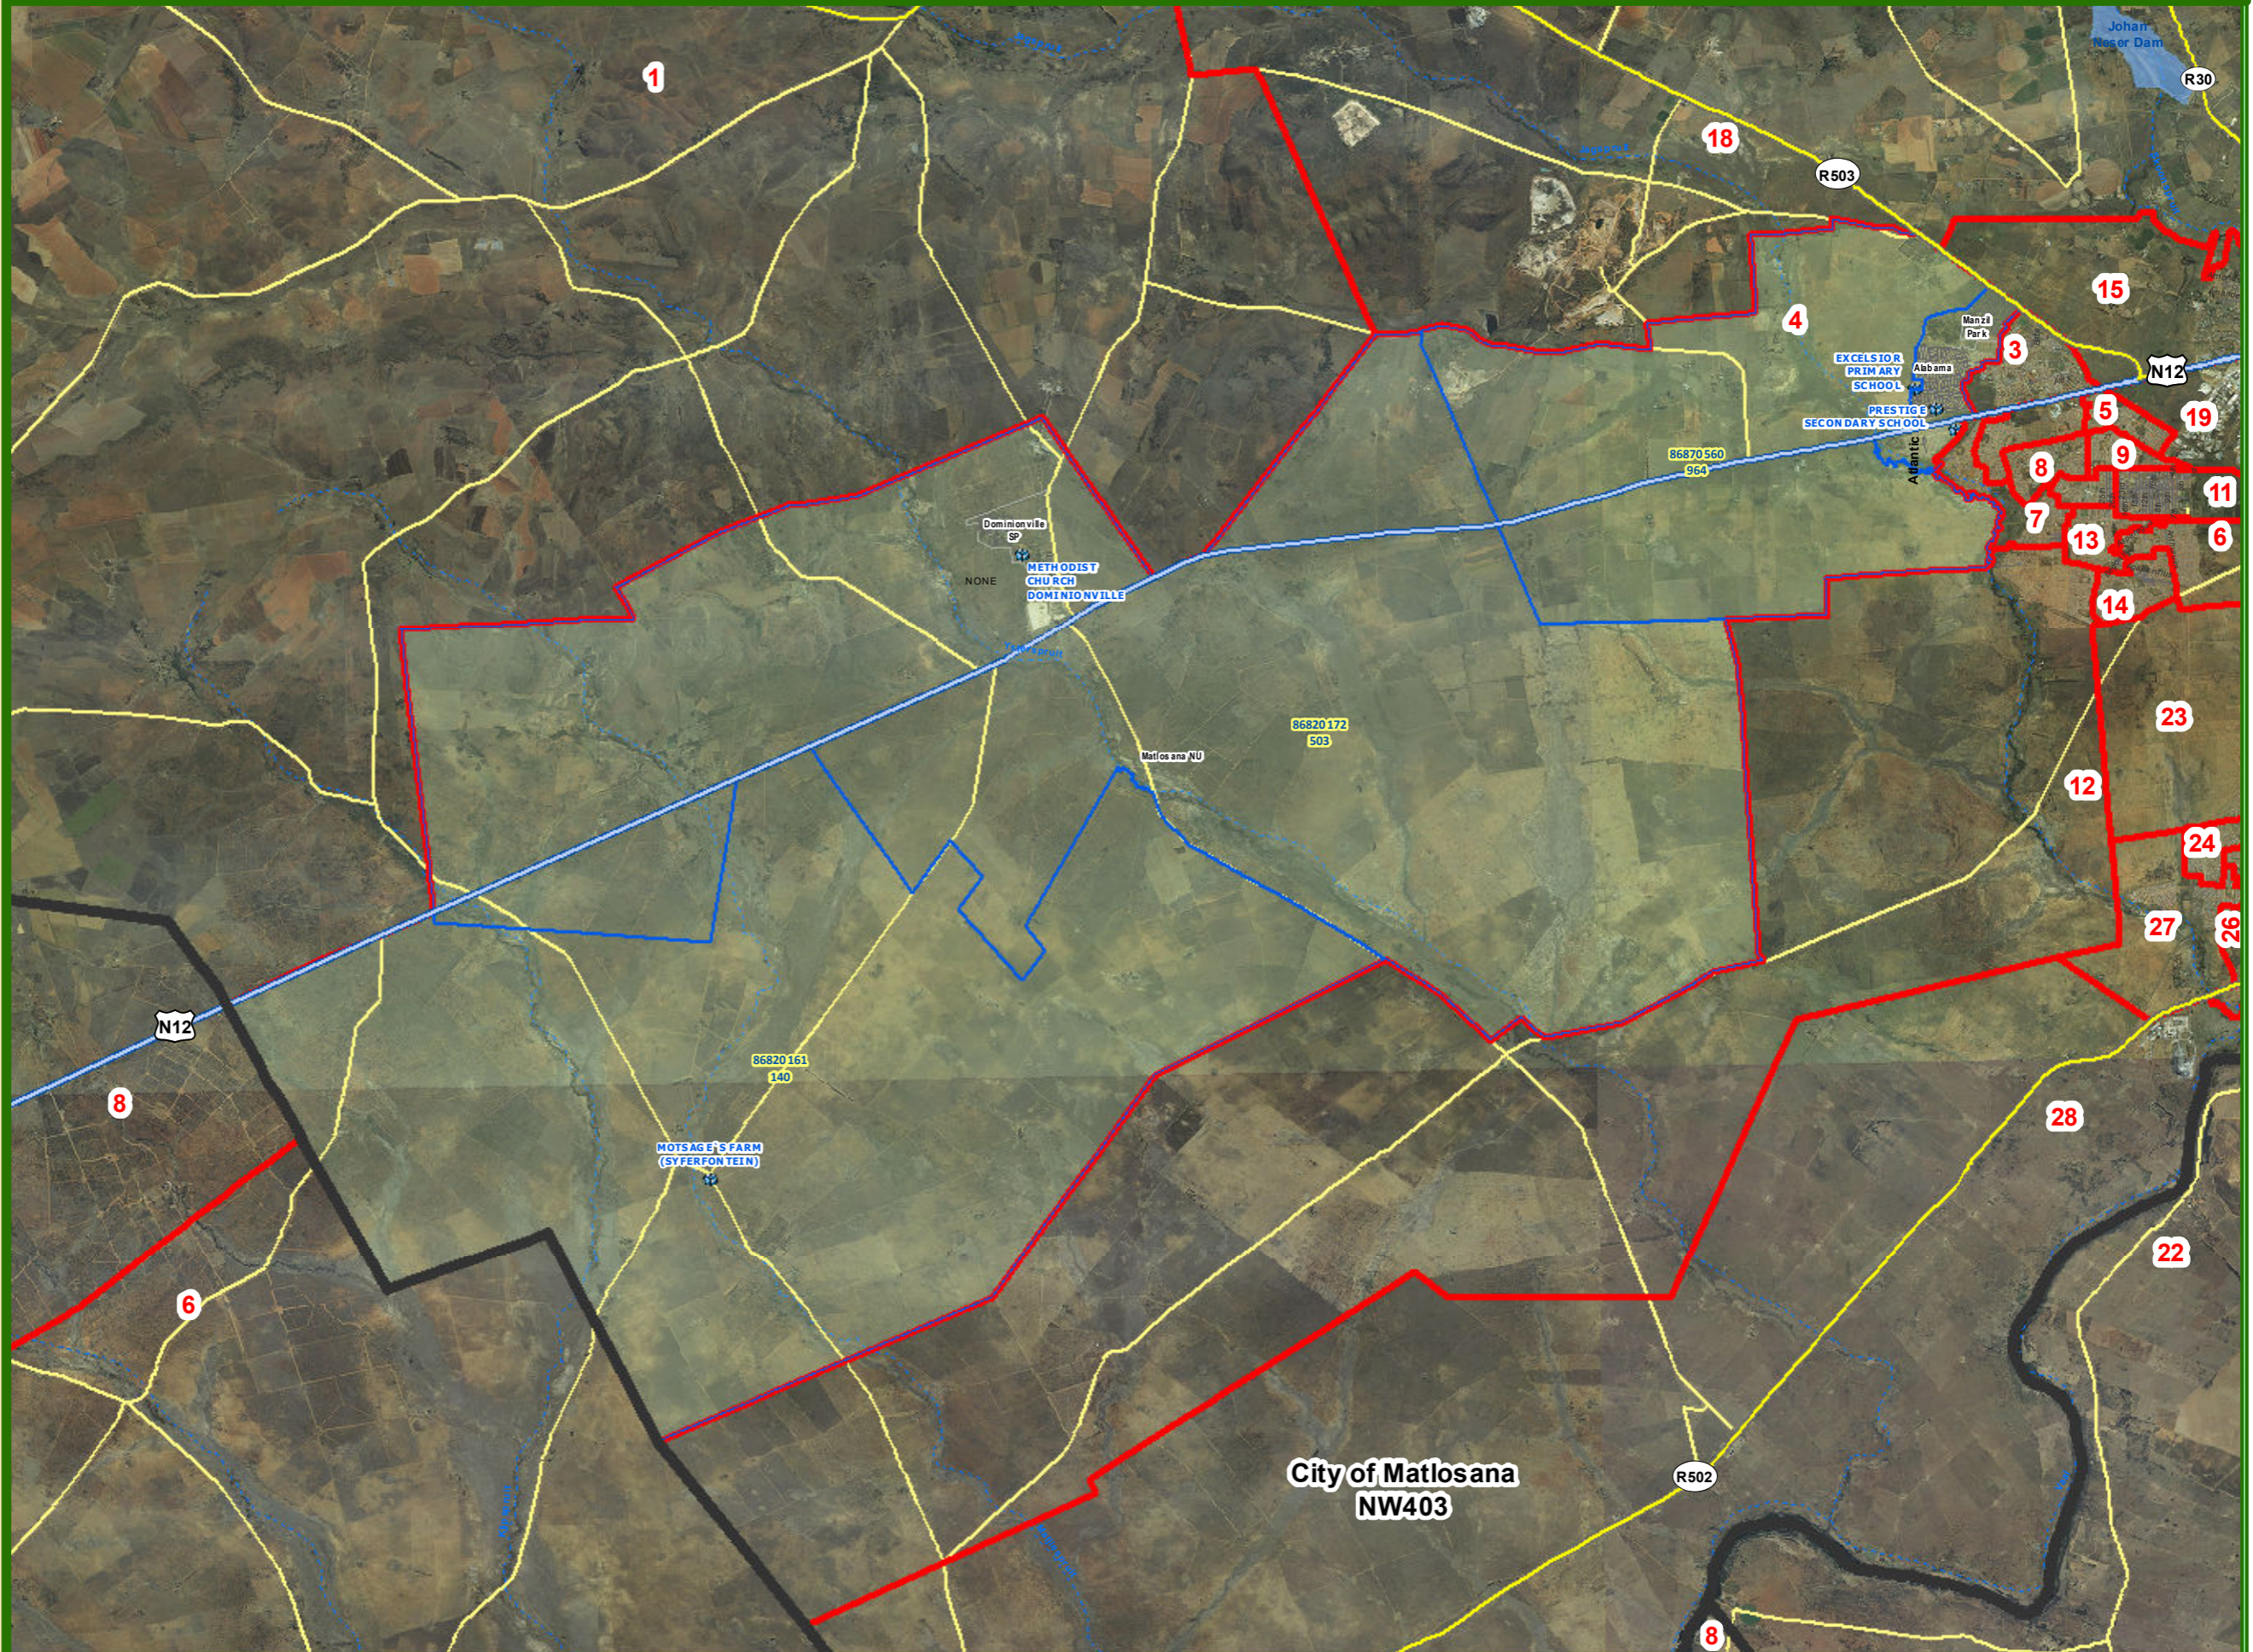

**WARD
DELIMITATION
2021**

Legend

-  Local Municipalities
-  Wards
-  Tribal Council Area
-  Subplace
-  Voting Districts
-  National Roads
-  Main Roads
-  Streets
-  Secondary Roads
-  Secondary Roads
-  Voting Stations

City of Matlosana Local Municipality (NW403)

Ward Number: 4

**City of Matlosana
NW403**