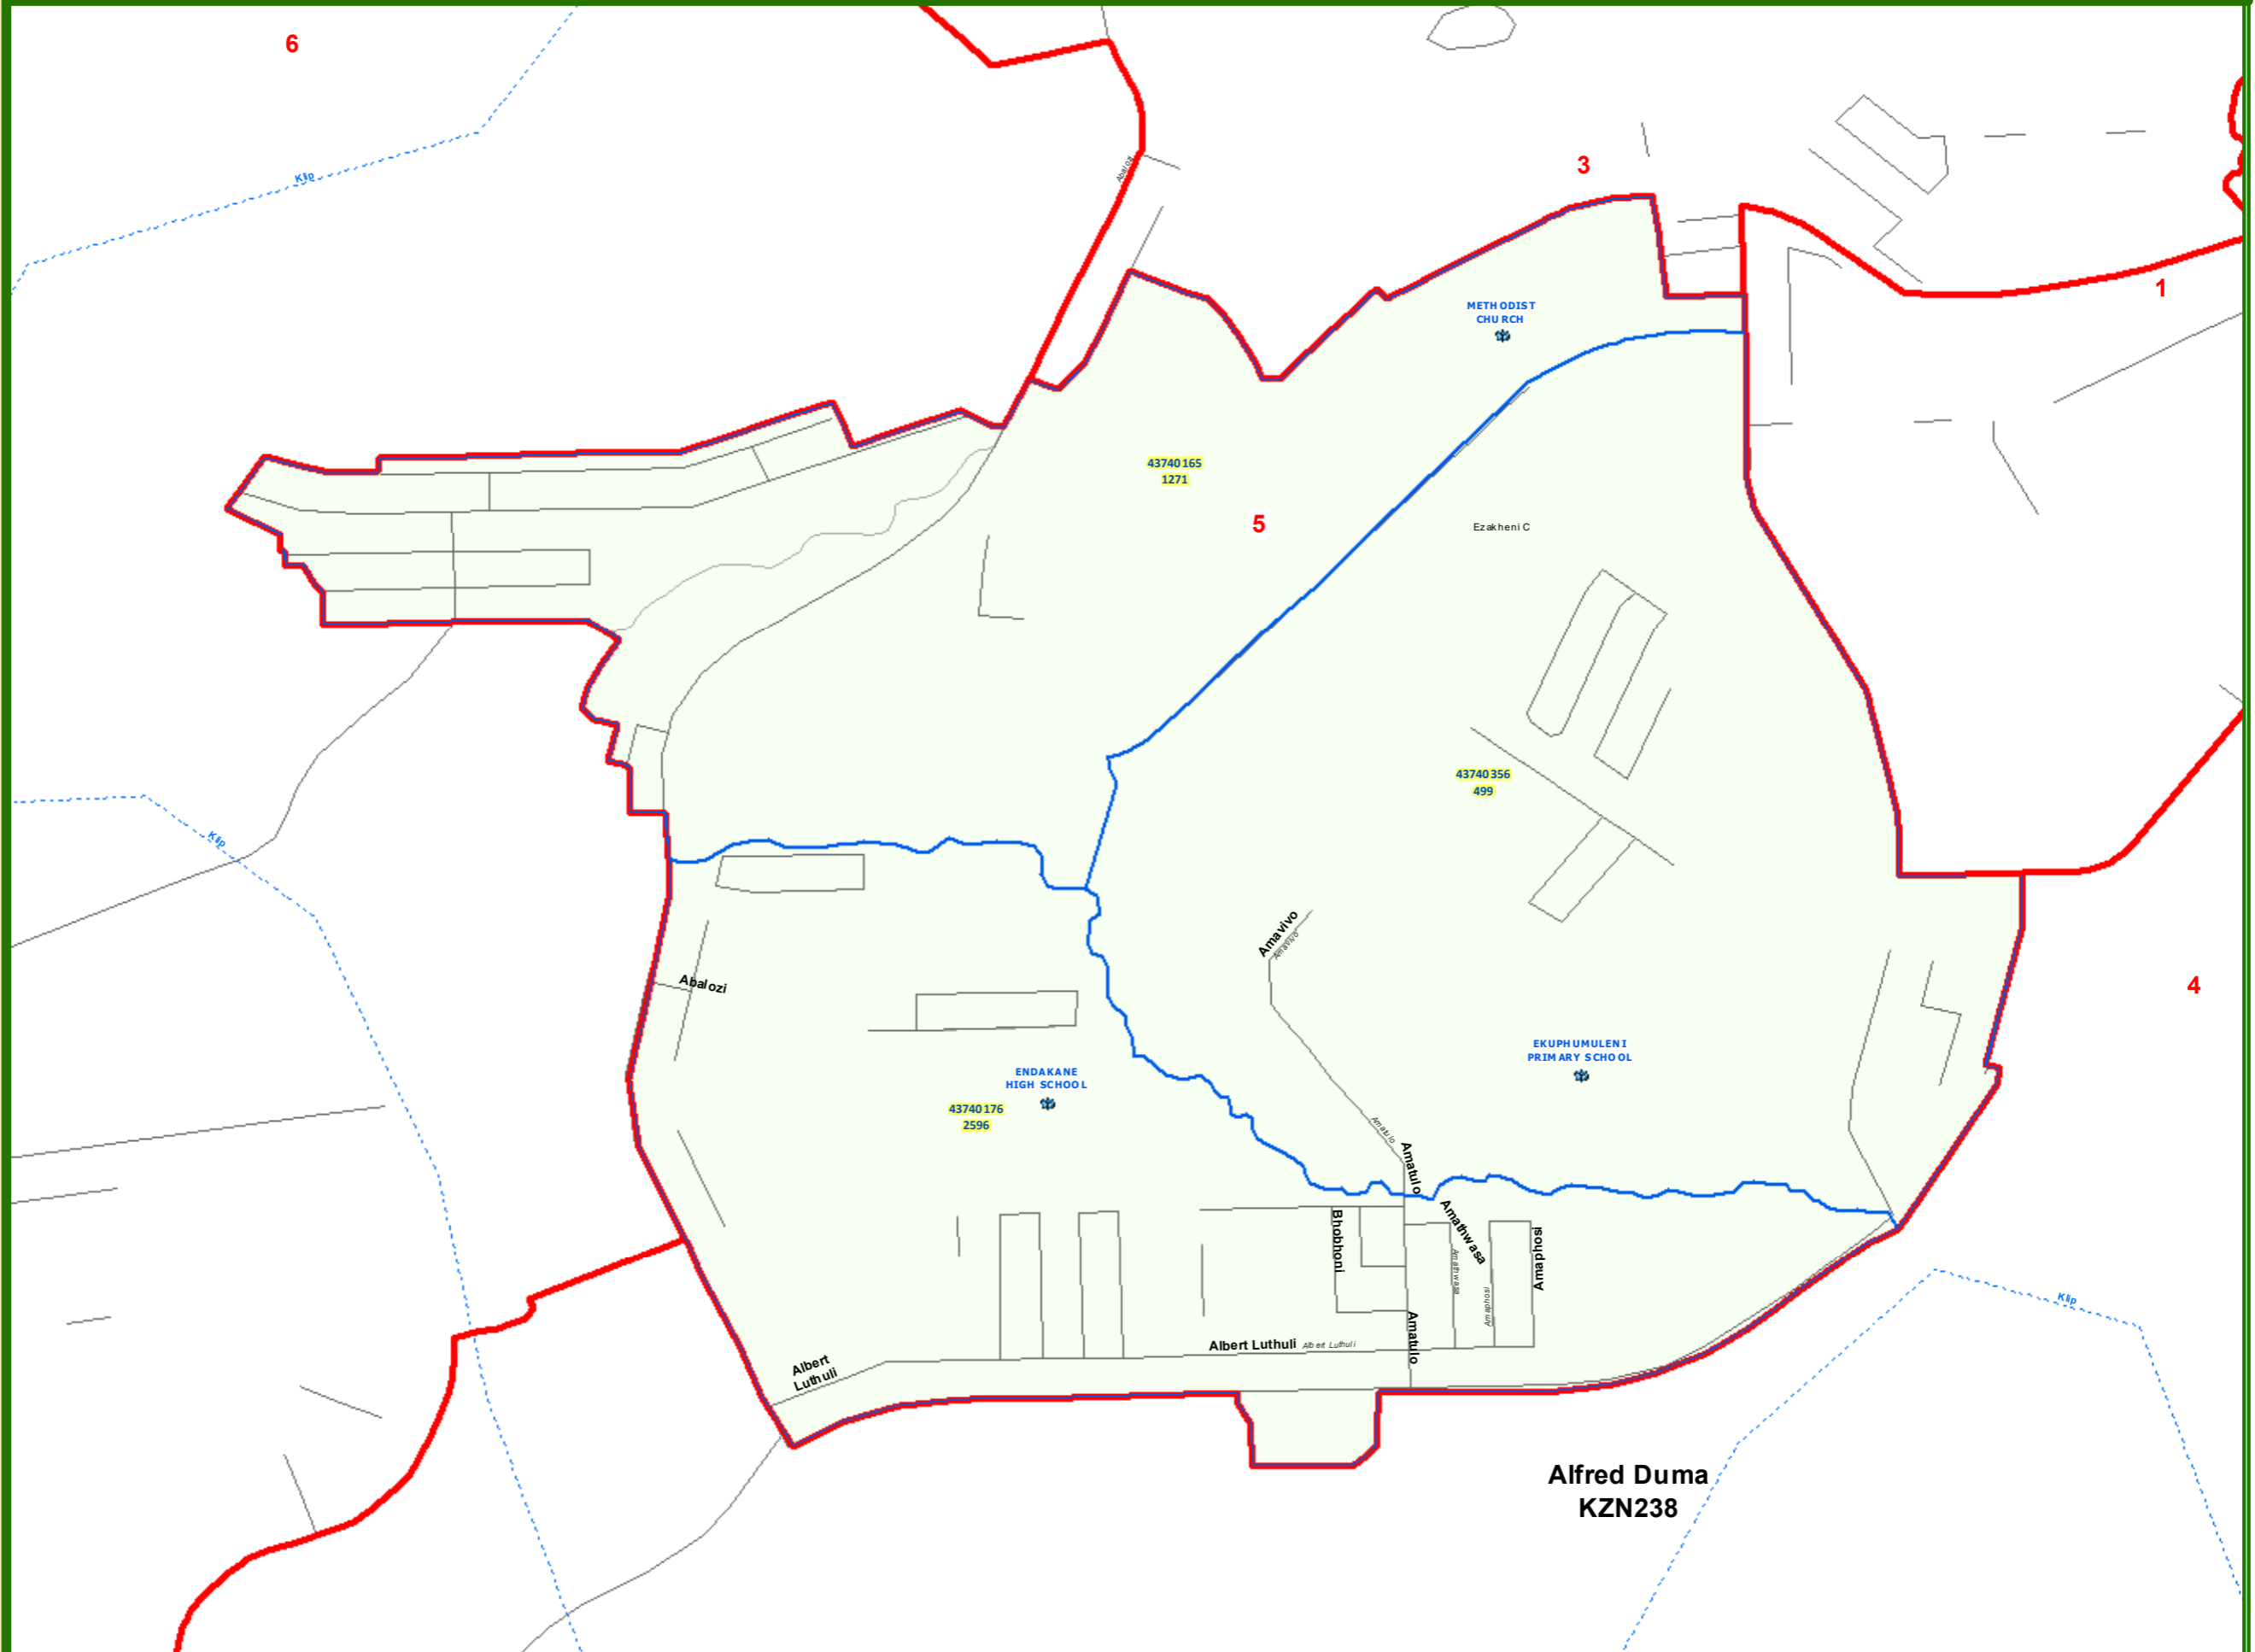

mb
municipal demarcation board

Municipal Demarcation Board
Tel: (012) 342 2481
Fax: (012) 342 2480
email: info@demarcation.org.za
web: www.demarcation.org.za

Legend

-  Local Municipalities
-  Wards
-  Tribal Council Area
-  Subplace
-  Voting Districts
-  National Roads
-  Main Roads
-  Streets
-  Secondary Roads
-  Secondary Roads
-  Voting Stations

Alfred Duma
KZN238