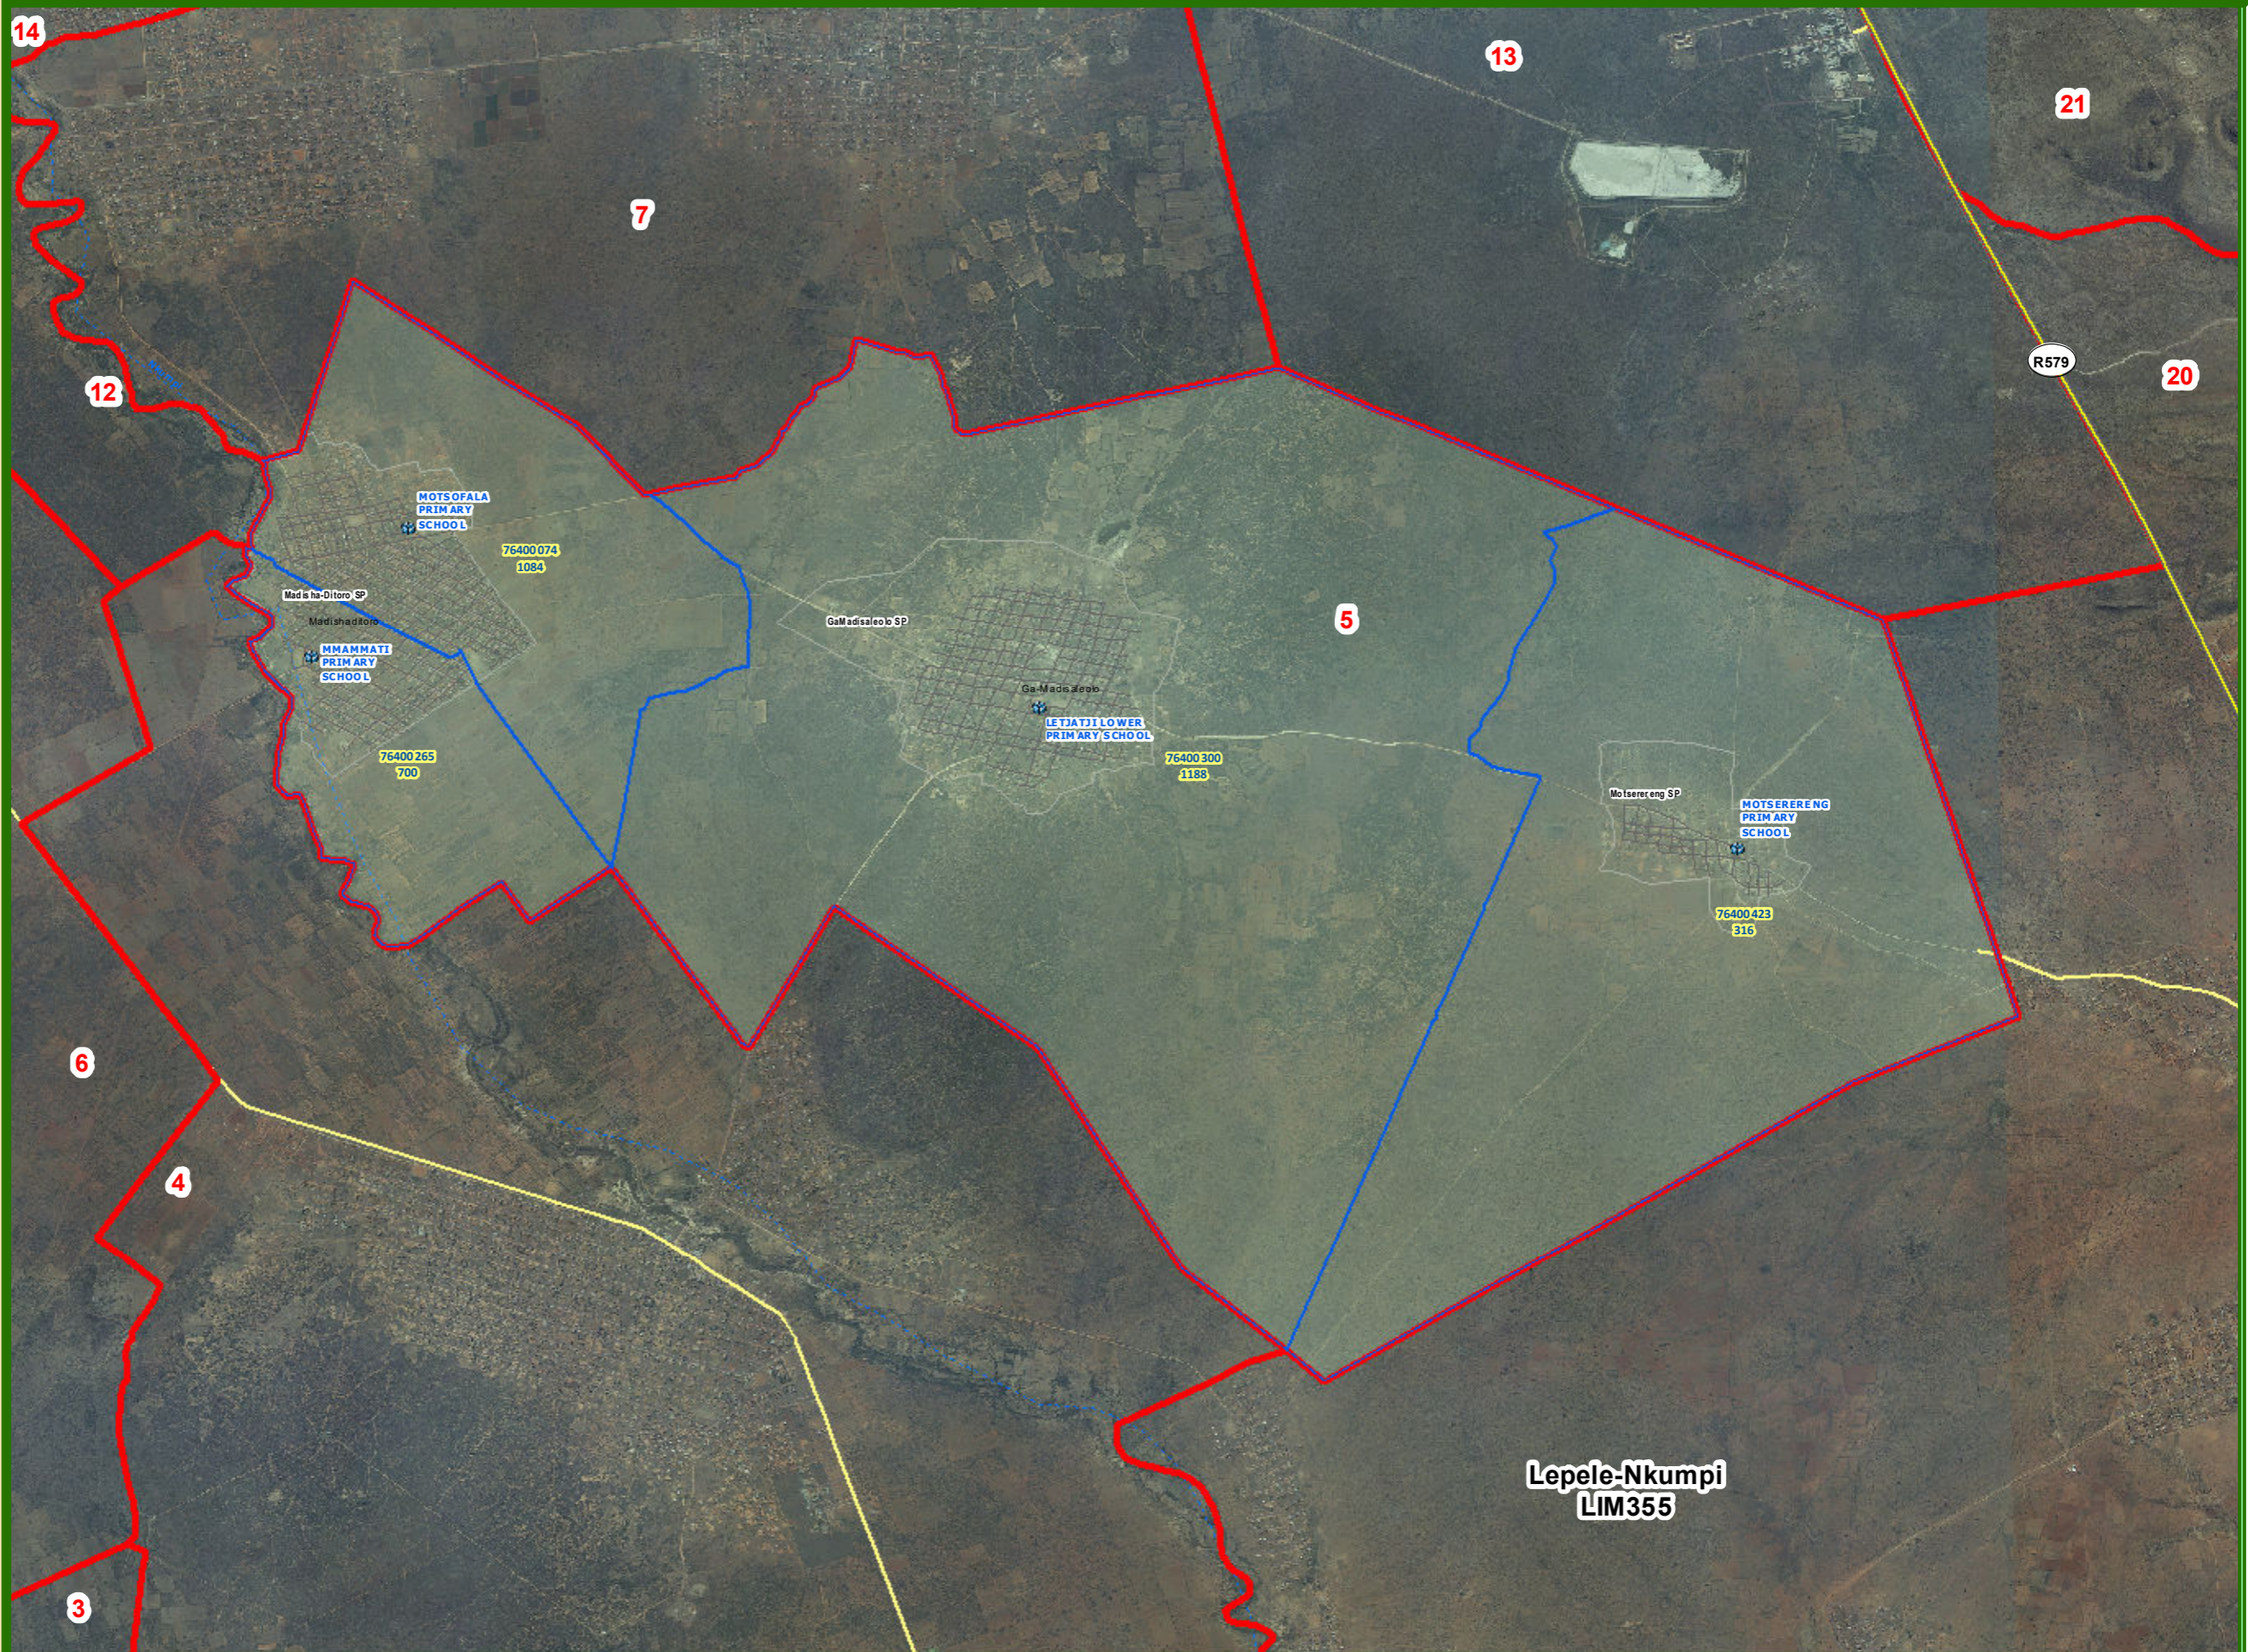

Legend

-  Local Municipalities
-  Wards
-  Tribal Council Area
-  Subplace
-  Voting Districts
-  National Roads
-  Main Roads
-  Streets
-  Secondary Roads
-  Secondary Roads
-  Voting Stations

Lepele-Nkumpi
LIM355