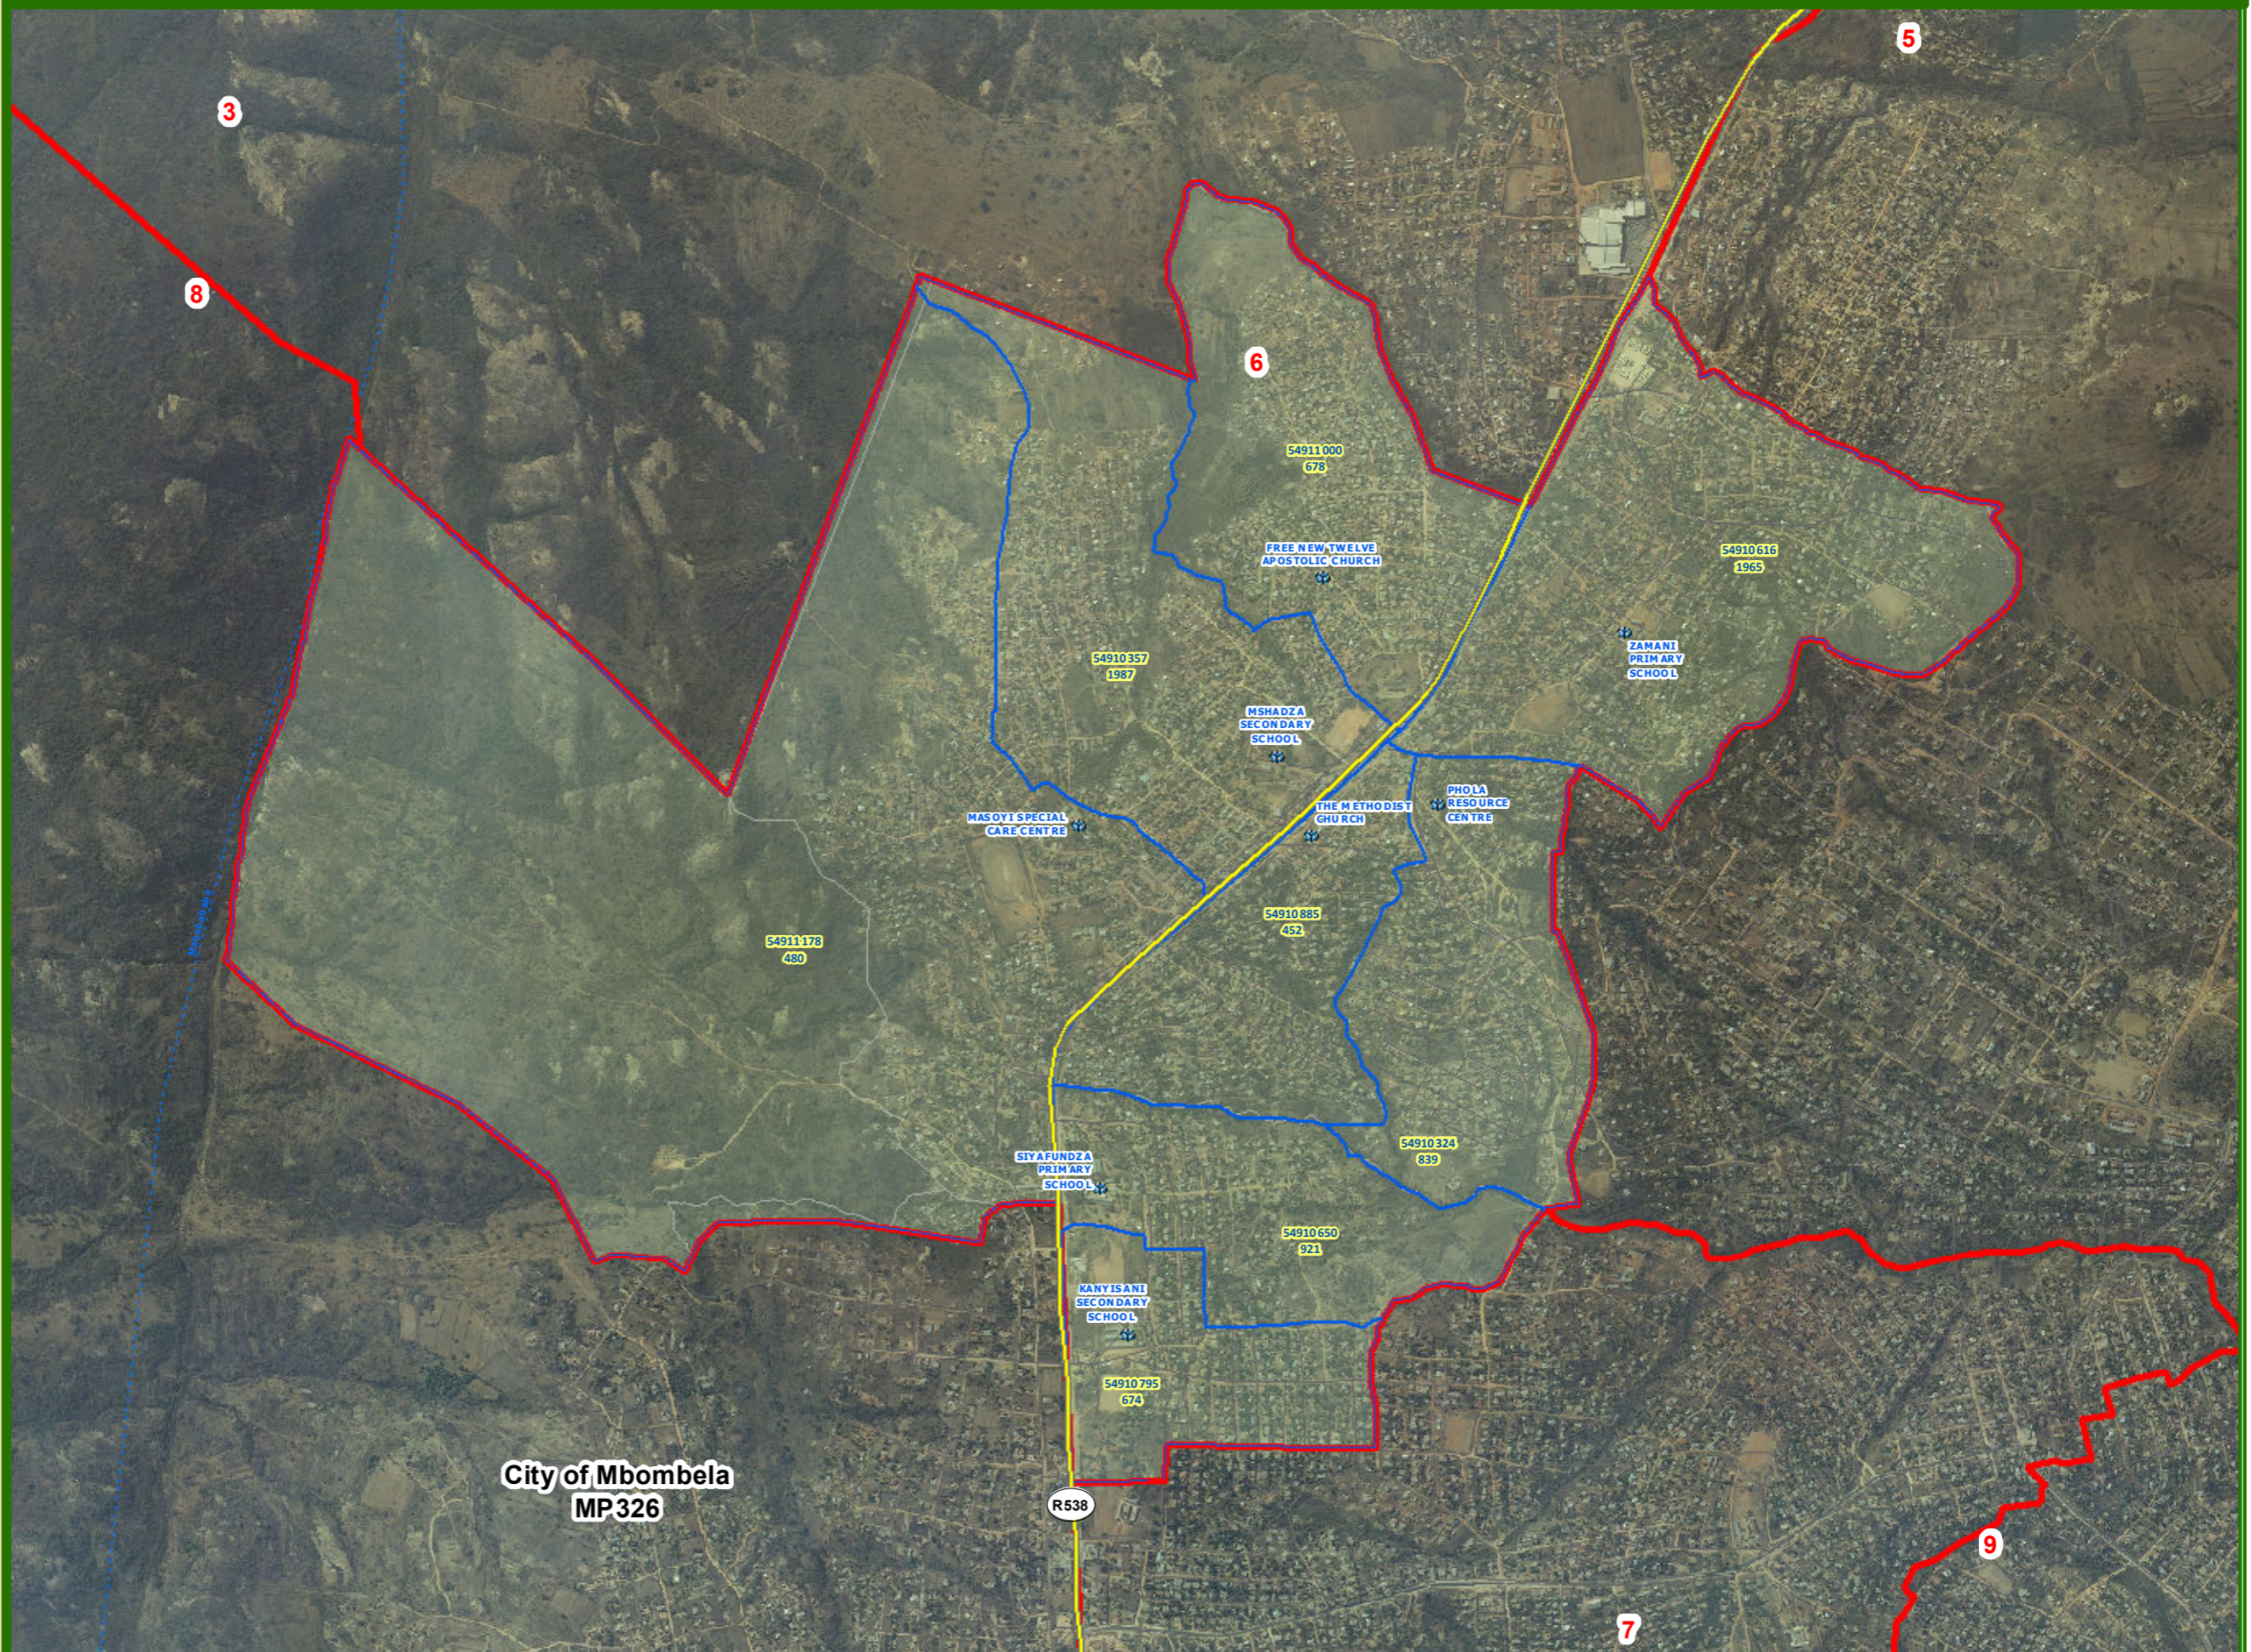

**Legend**

- Local Municipalities
- Wards
- Tribal Council Area
- Subplace
- Voting Districts
- National Roads
- Main Roads
- Streets
- Secondary Roads
- Secondary Roads
- Voting Stations

City of Mbombela  
MP326