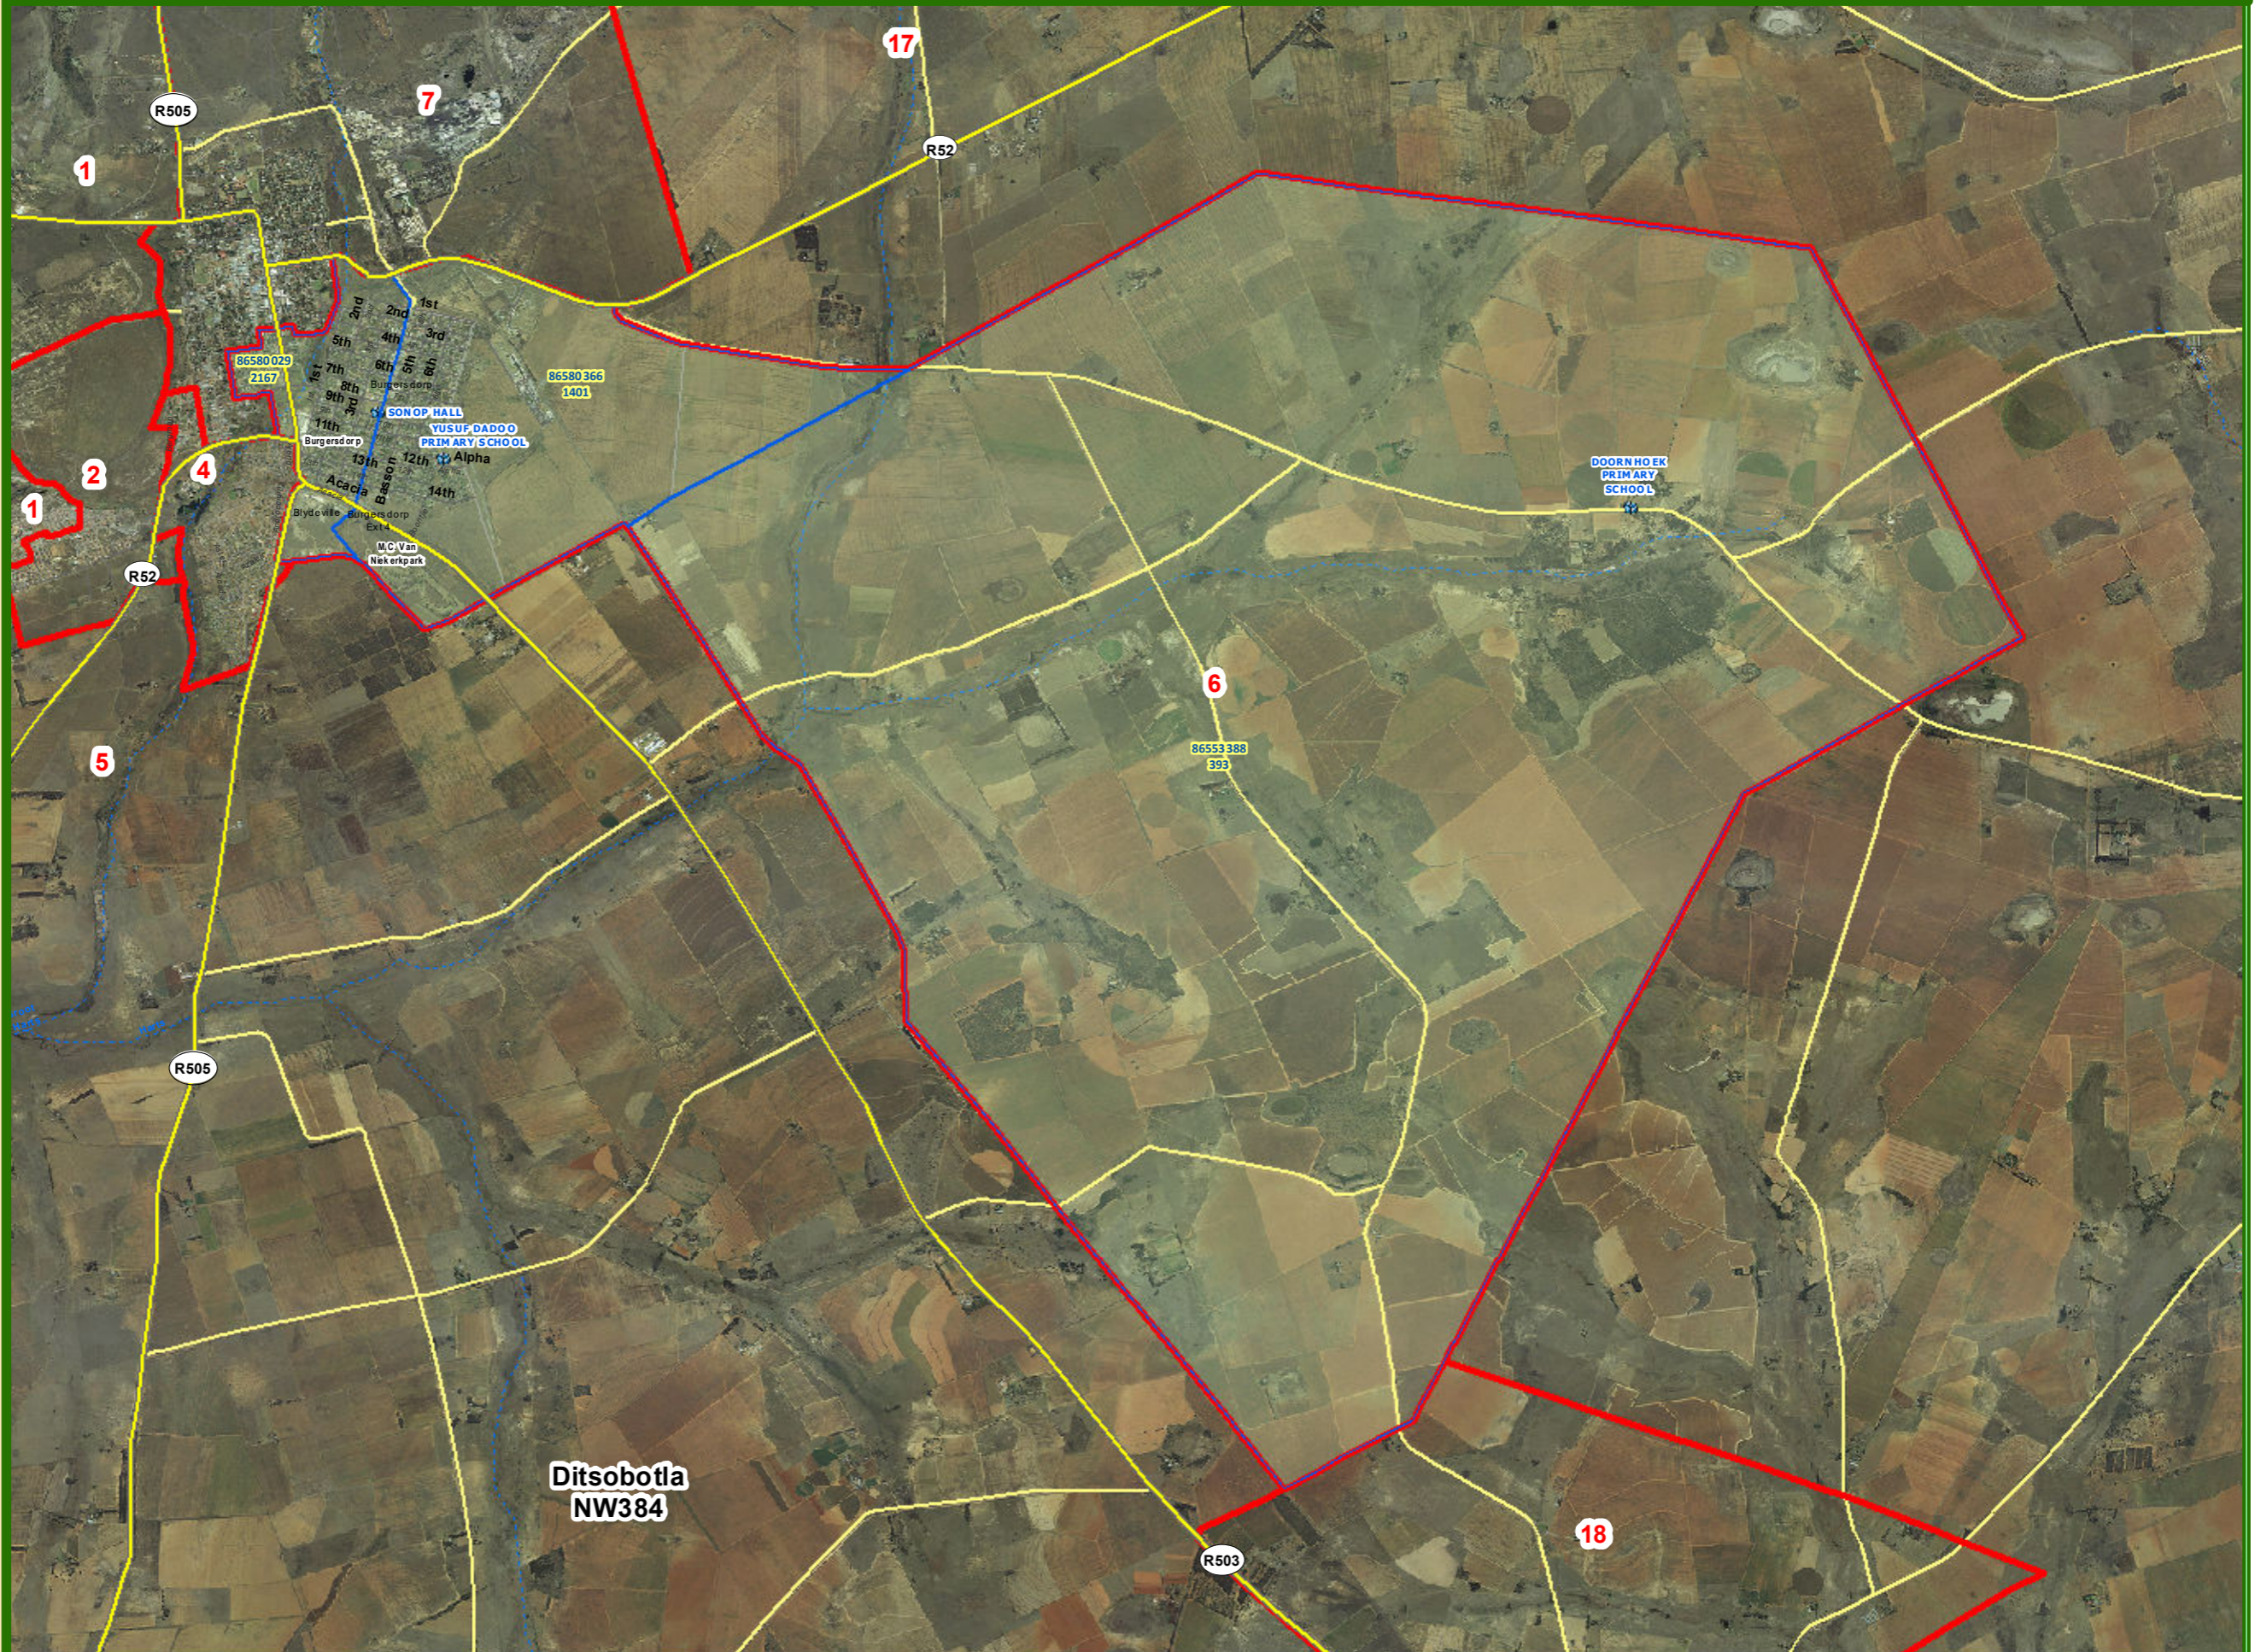

Legend

-  Local Municipalities
-  Wards
-  Tribal Council Area
-  Subplace
-  Voting Districts
-  National Roads
-  Main Roads
-  Streets
-  Secondary Roads
-  Secondary Roads
-  Voting Stations

**Ditsobotla
NW384**