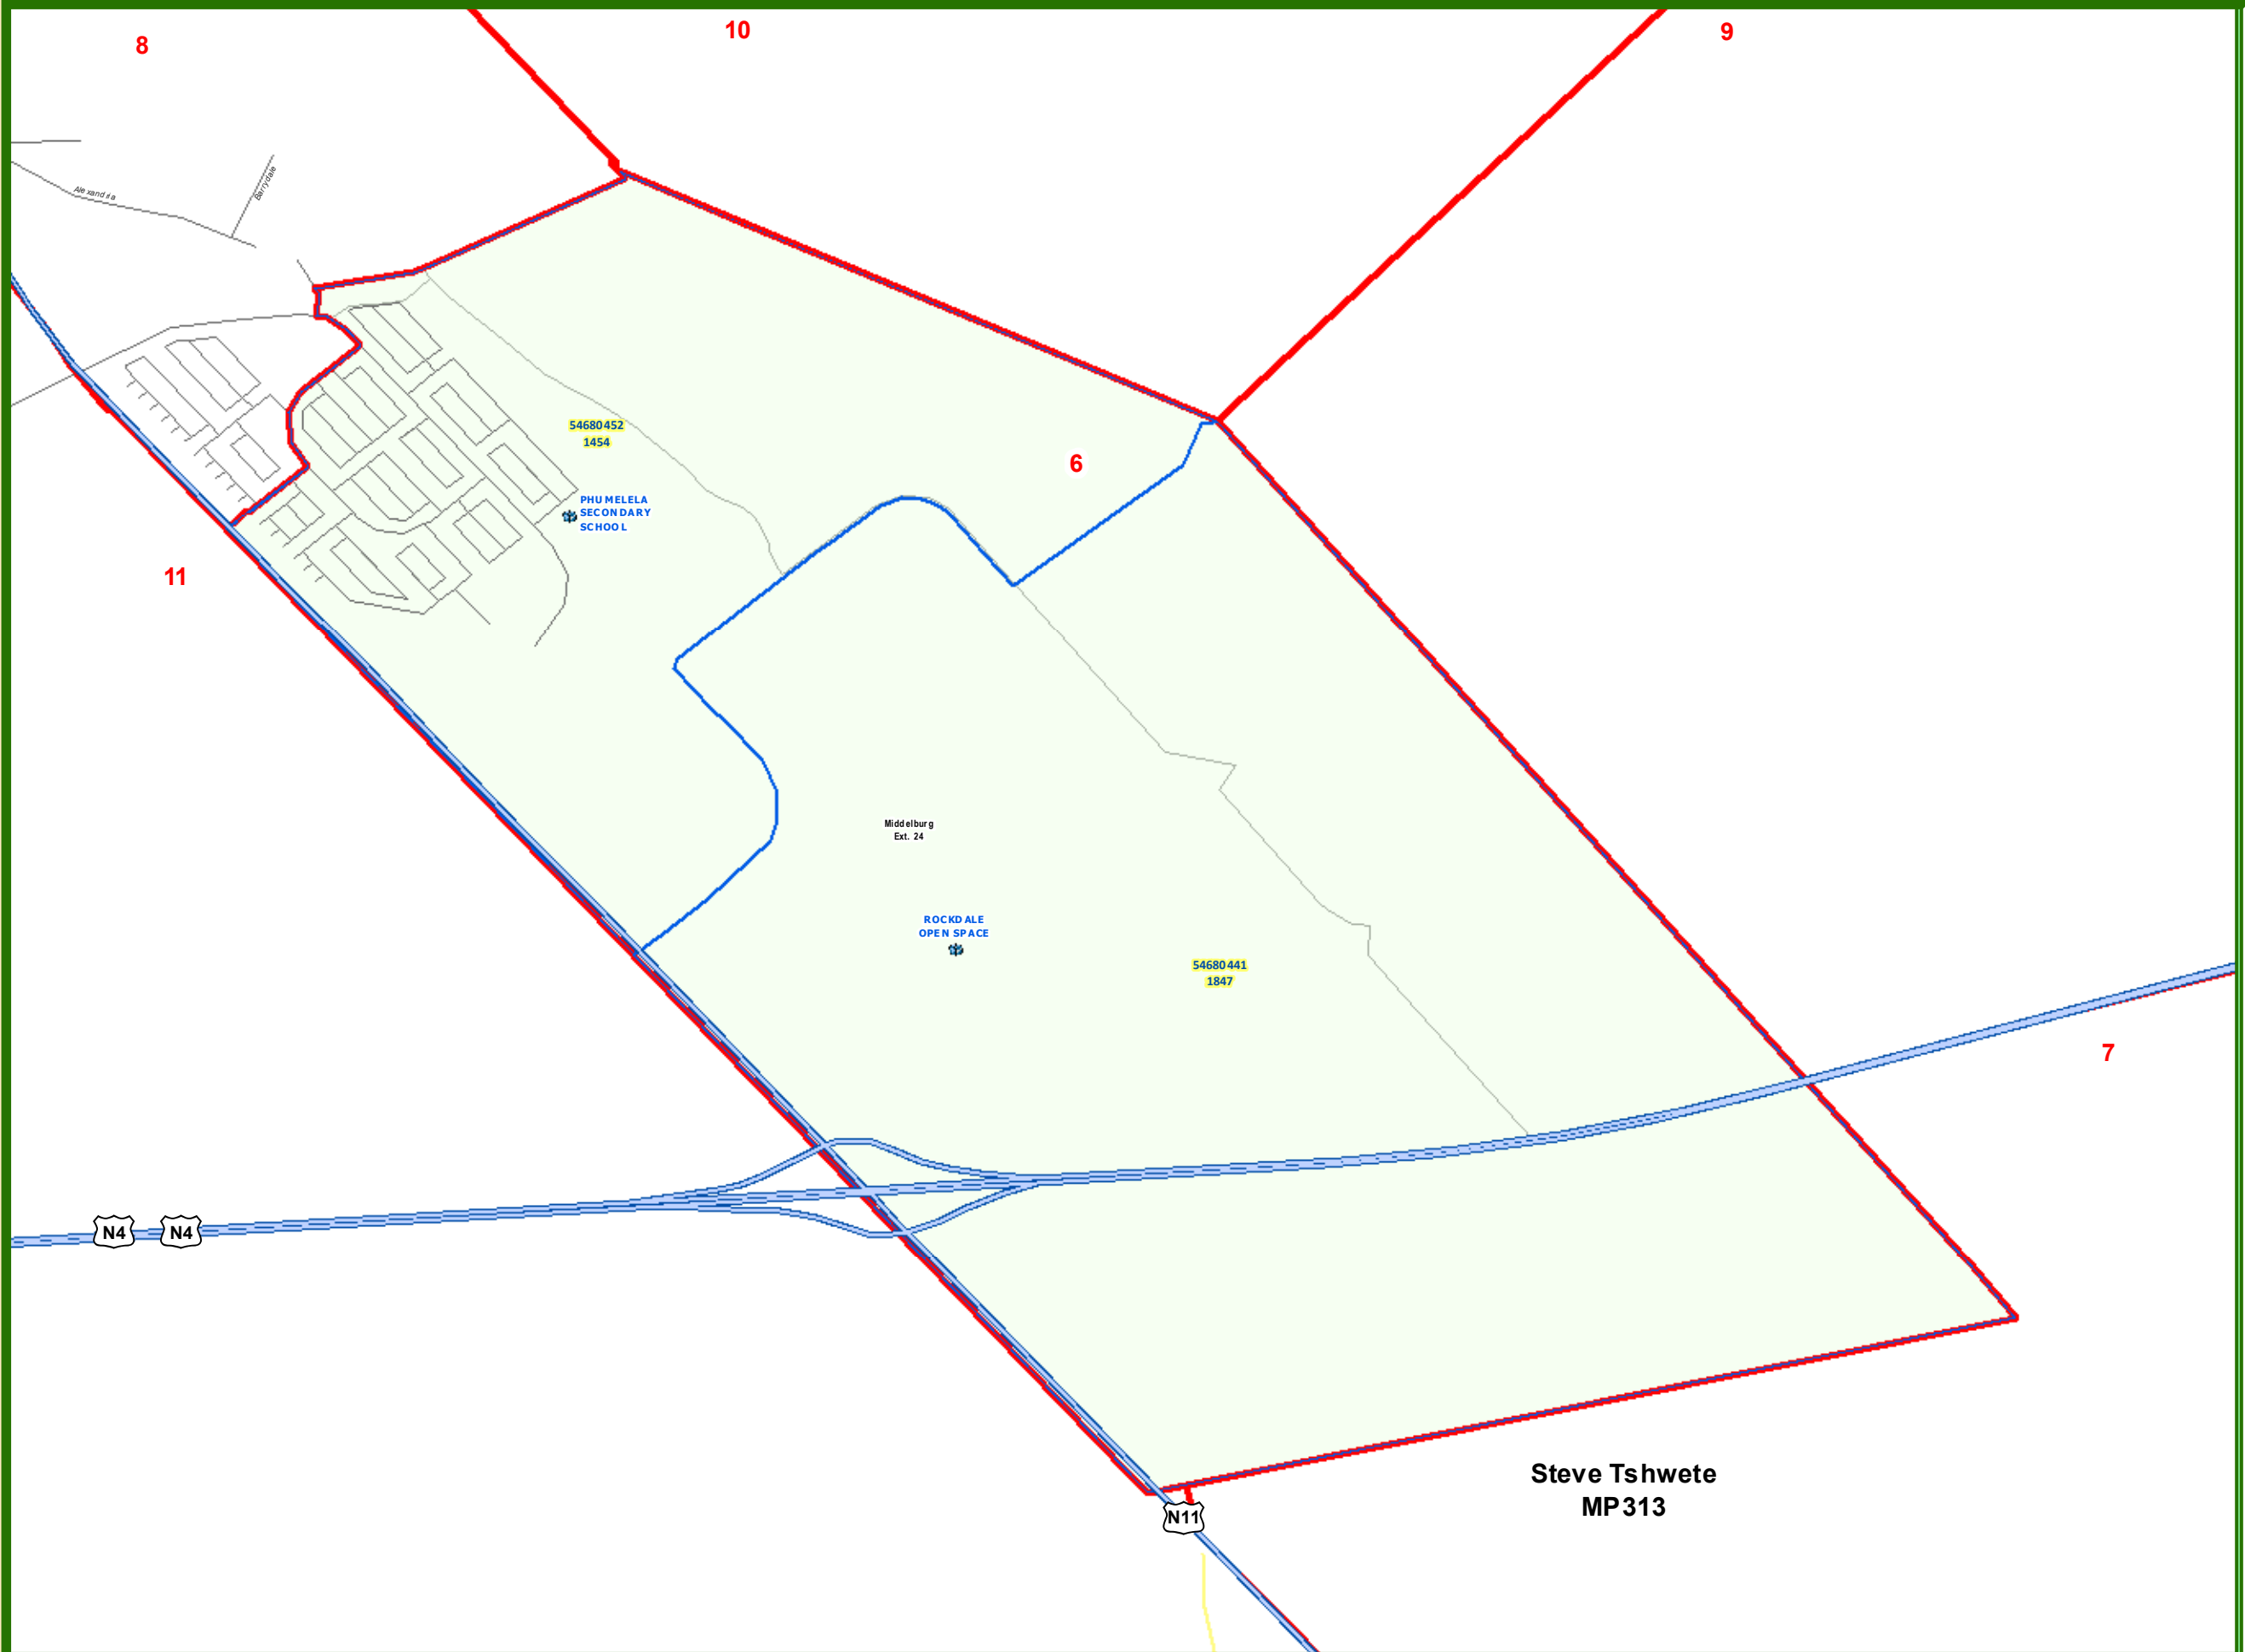

**WARD
DELIMITATION
2021**

mdb
municipal demarcation board
Municipal Demarcation Board
Tel: (012) 342 2481
Fax: (012) 342 2480
email: info@demarcation.org.za
web: www.demarcation.org.za

Legend

-  Local Municipalities
-  Wards
-  Tribal Council Area
-  Subplace
-  Voting Districts
-  National Roads
-  Main Roads
-  Streets
-  Secondary Roads
-  Secondary Roads
-  Voting Stations

Steve Tshwete Local Municipality (MP313)

Ward Number: **6**

**Steve Tshwete
MP313**