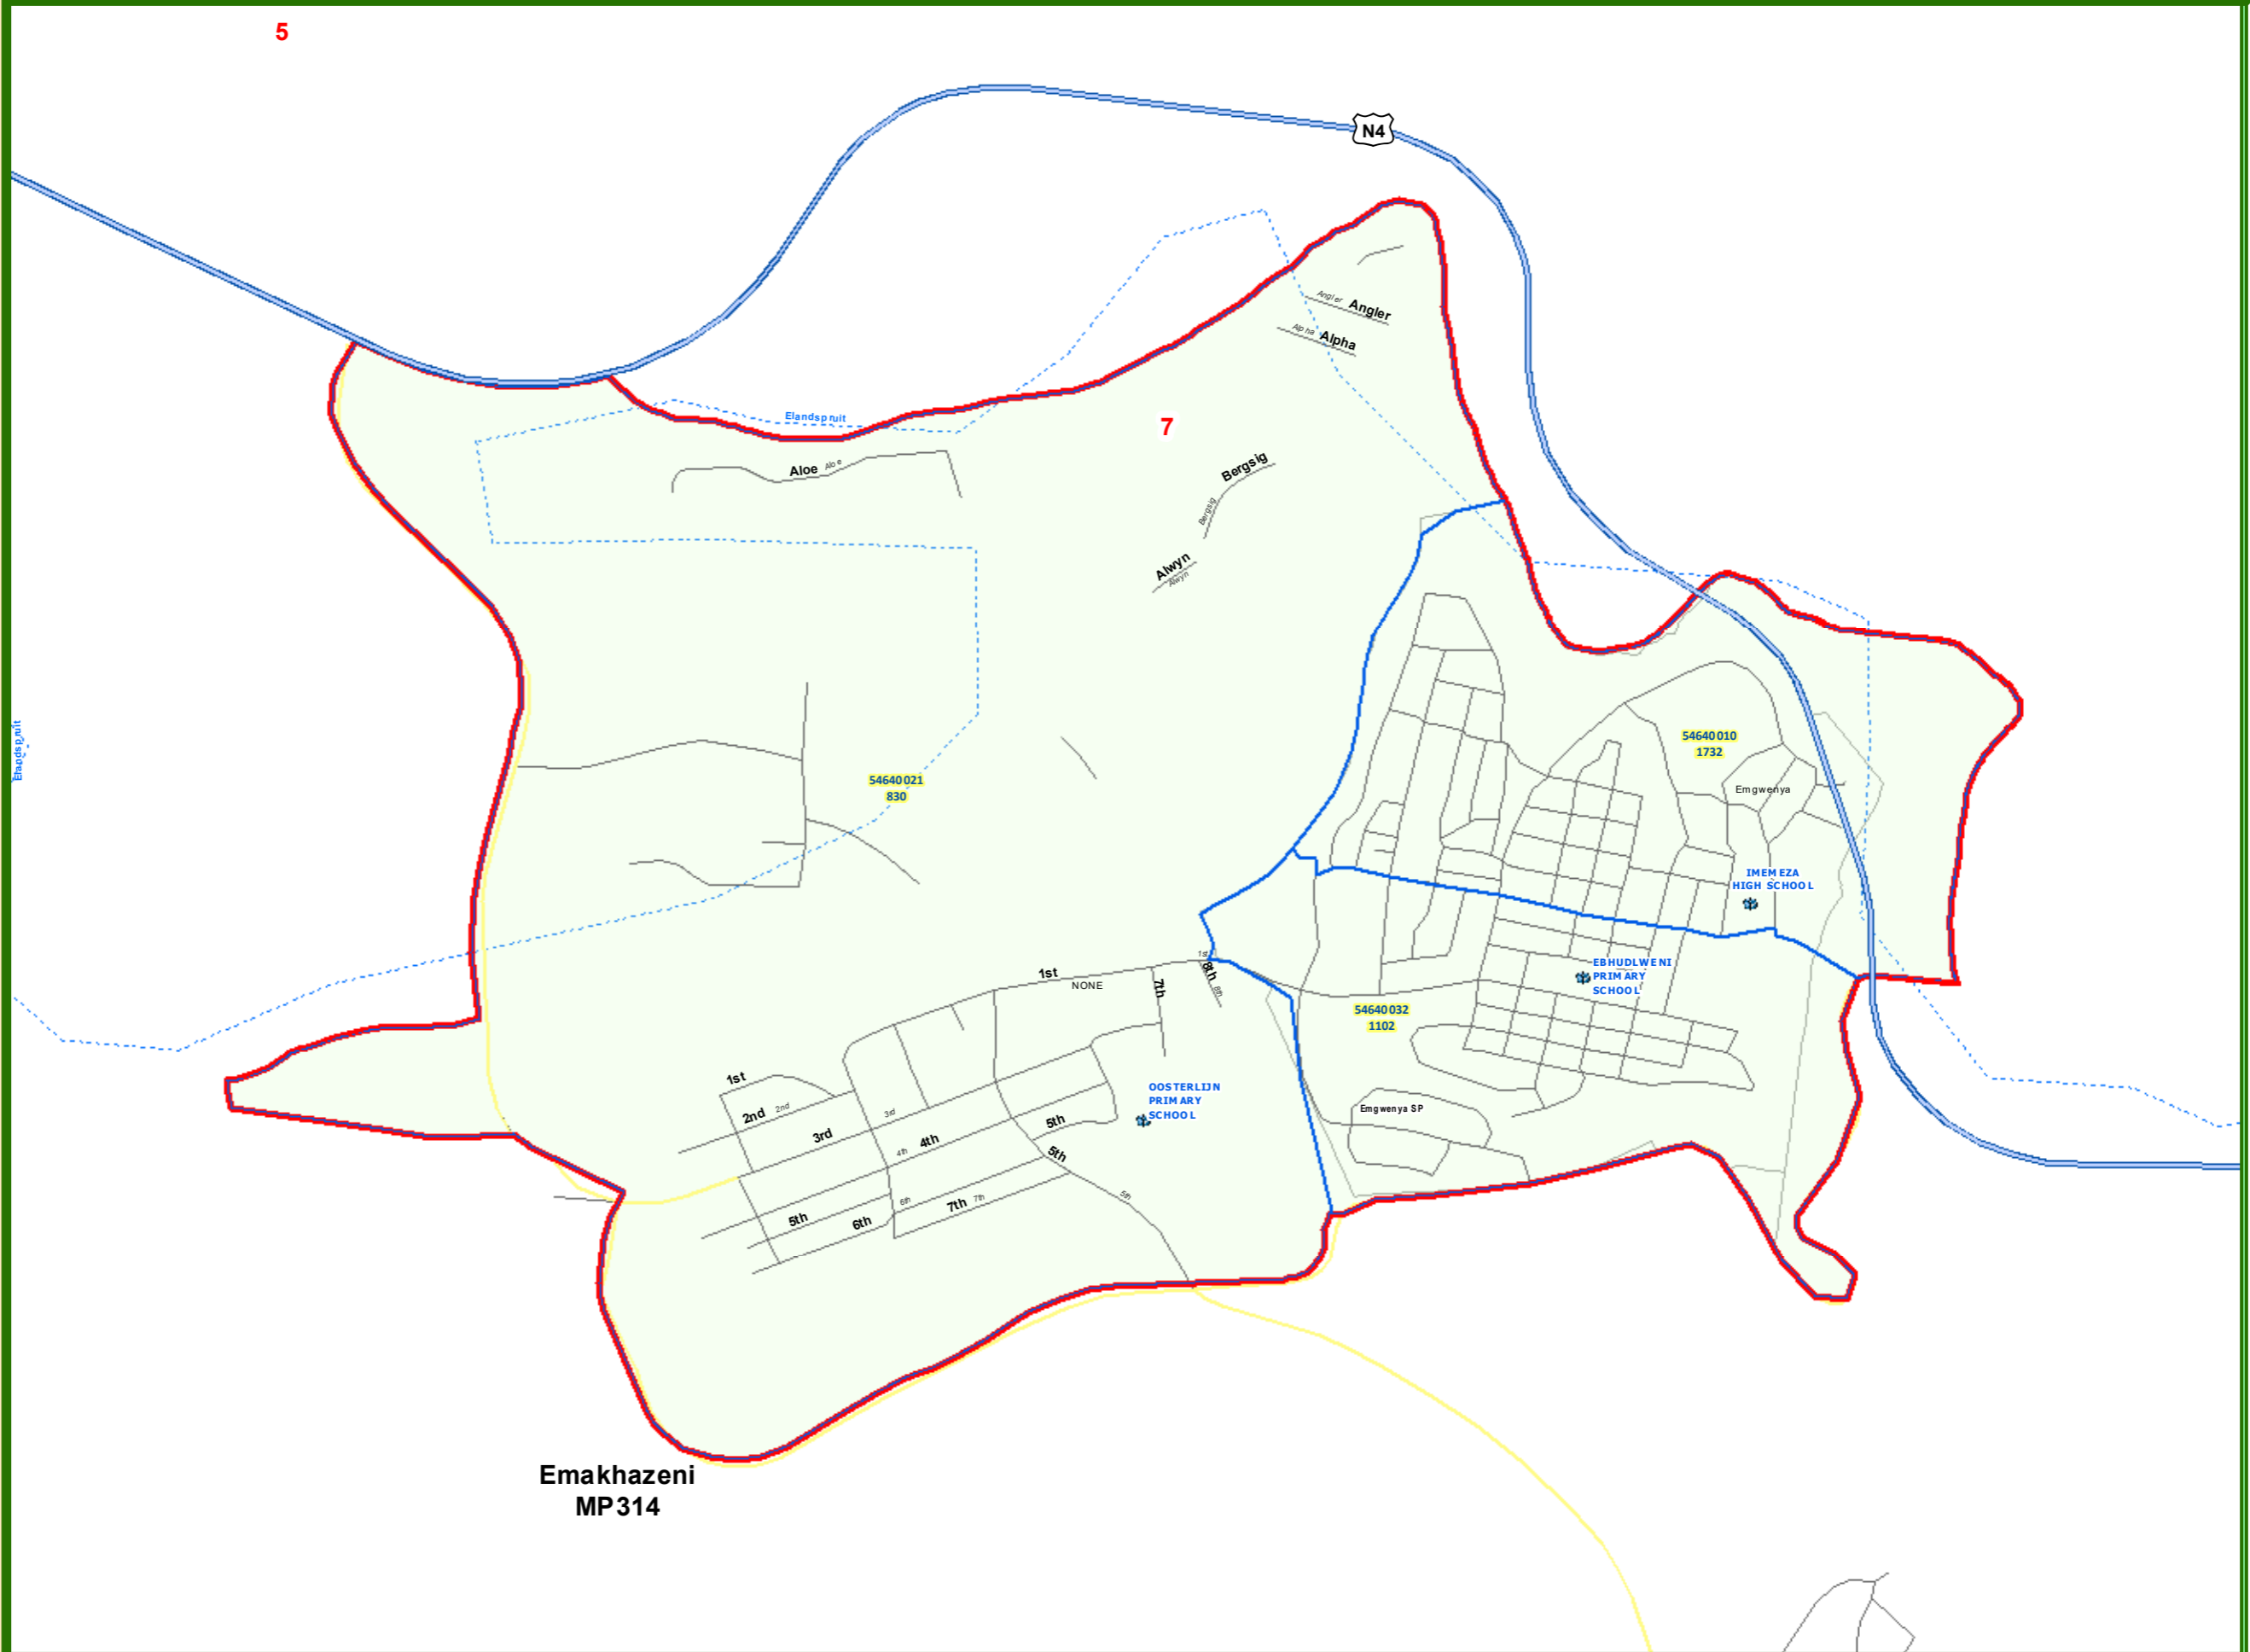

mb
municipal demarcation board

Municipal Demarcation Board
Tel: (012) 342 2481
Fax: (012) 342 2480
email: info@demarcation.org.za
web: www.demarcation.org.za

Legend

-  Local Municipalities
-  Wards
-  Tribal Council Area
-  Subplace
-  Voting Districts
-  National Roads
-  Main Roads
-  Streets
-  Secondary Roads
-  Secondary Roads
-  Voting Stations

**Emakhazeni
MP314**