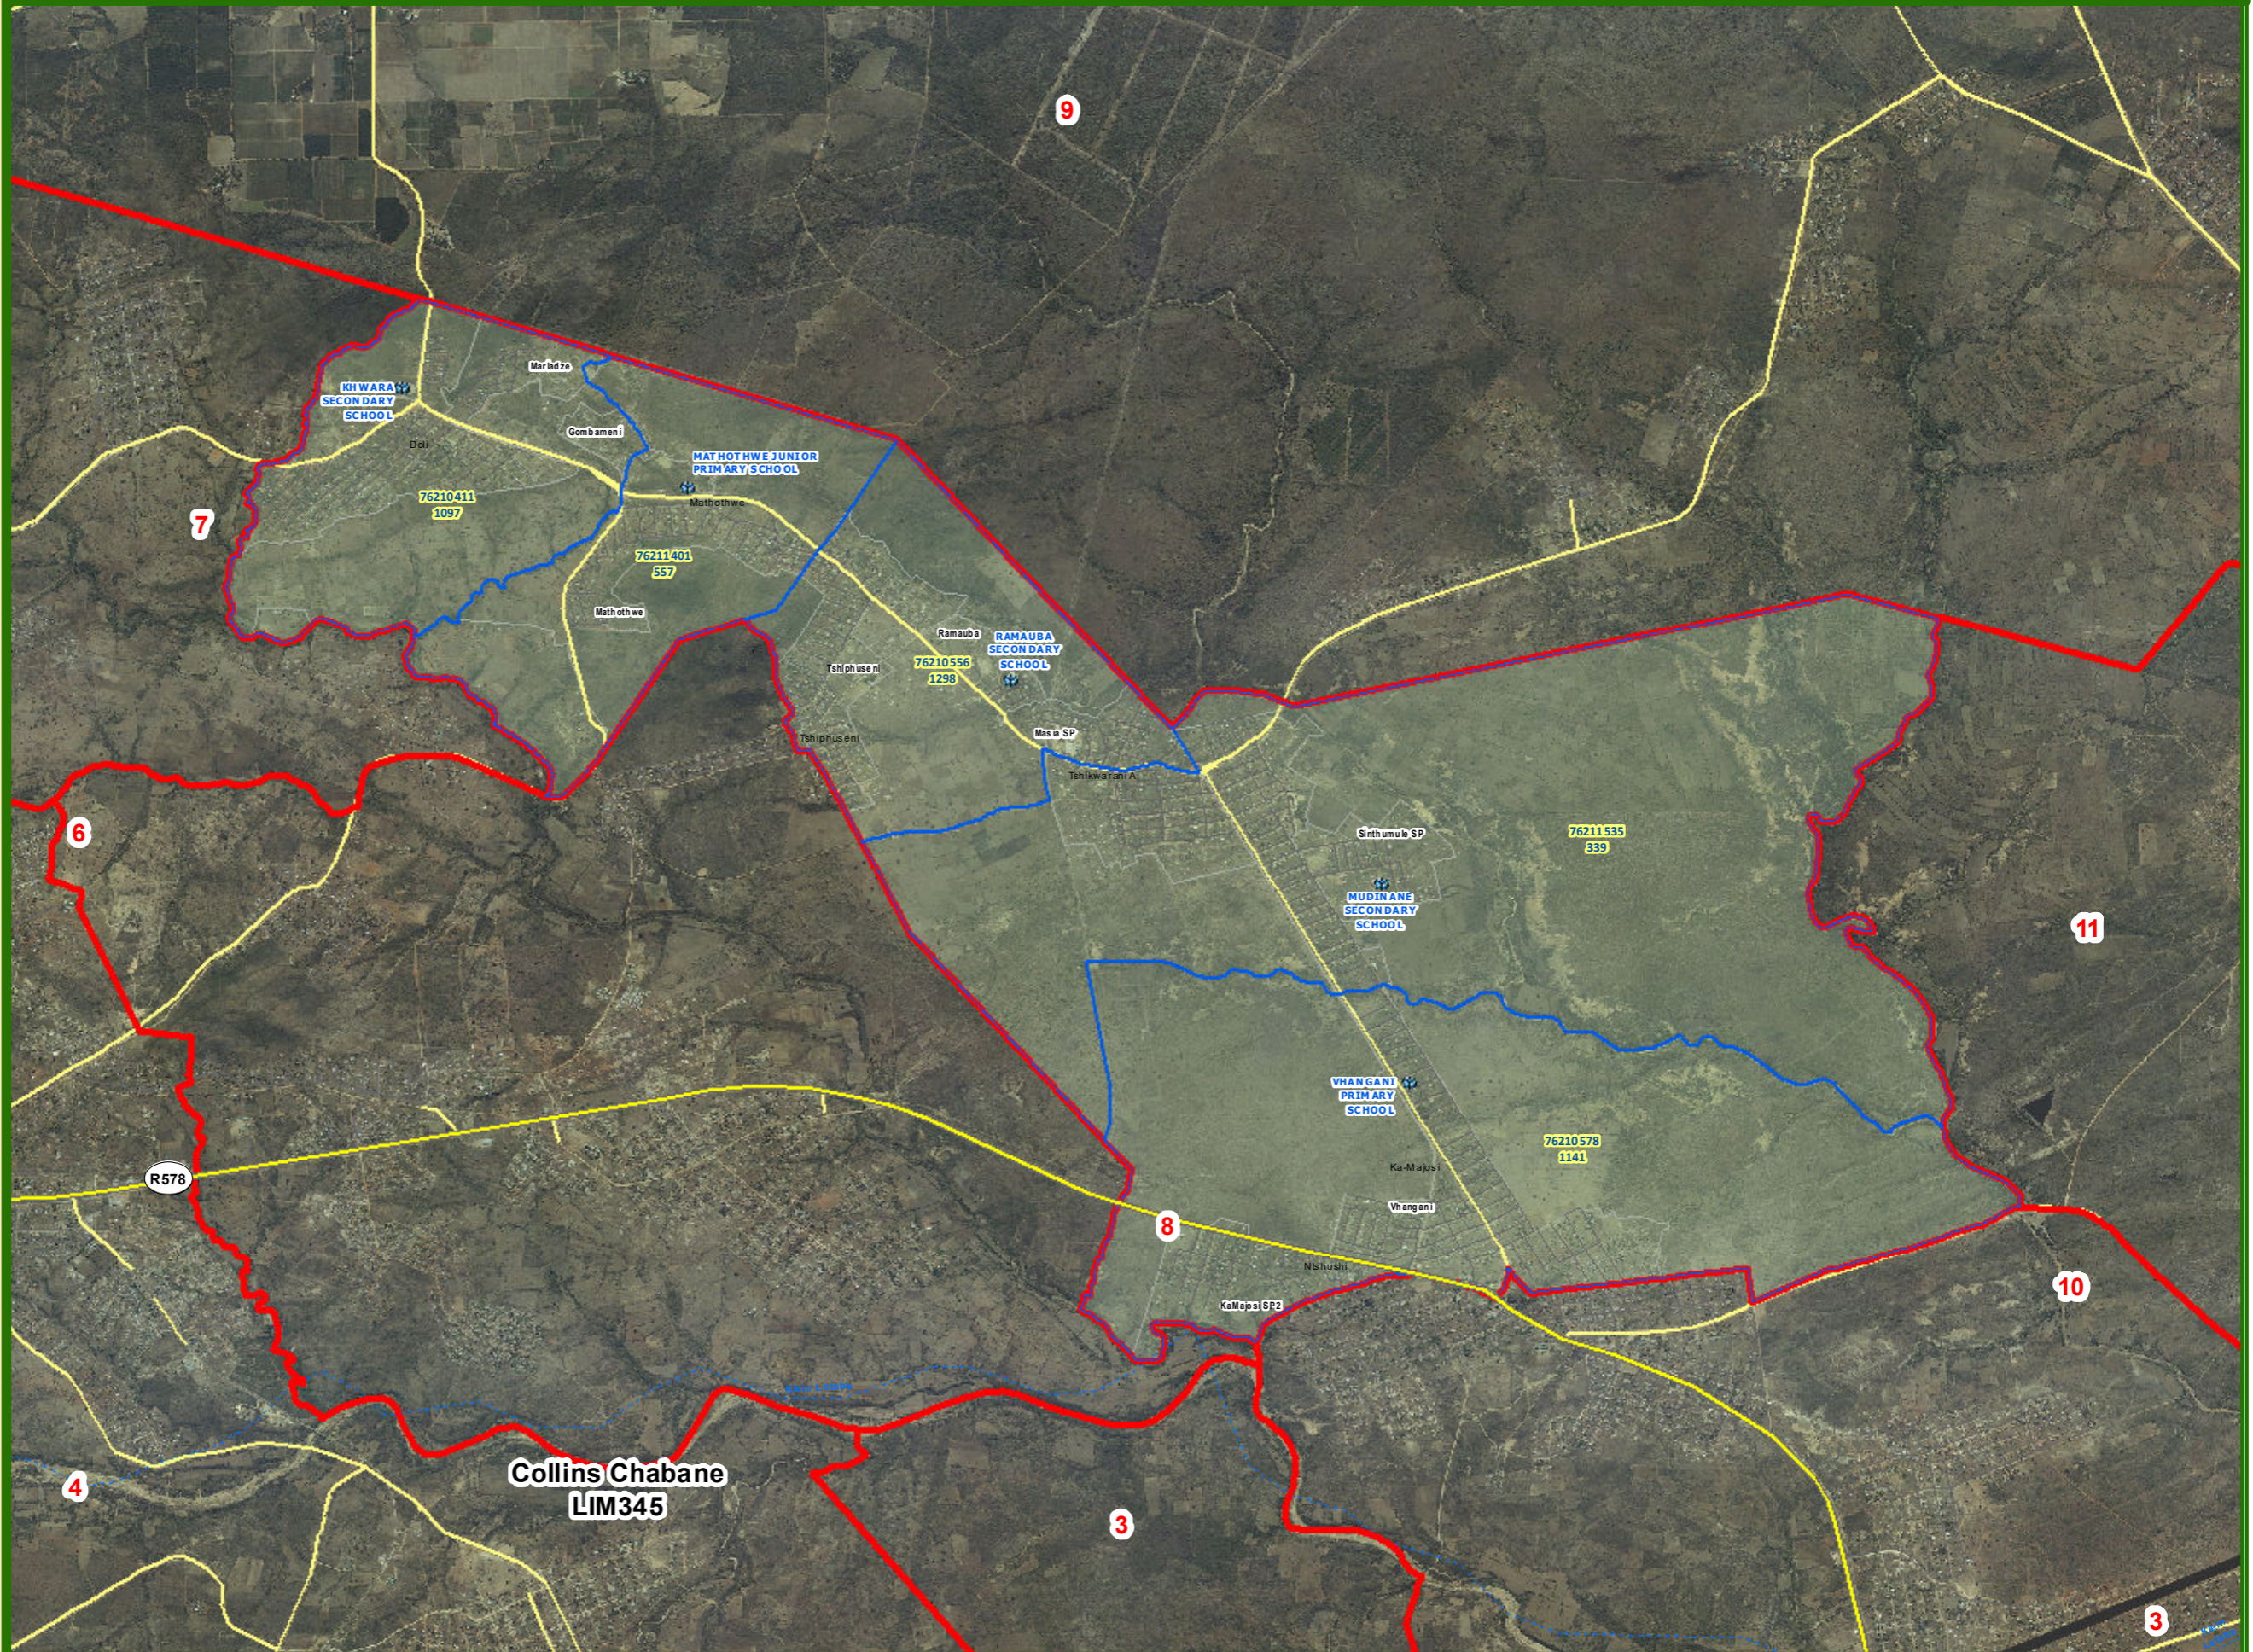

Legend

-  Local Municipalities
-  Wards
-  Tribal Council Area
-  Subplace
-  Voting Districts
-  National Roads
-  Main Roads
-  Streets
-  Secondary Roads
-  Secondary Roads
-  Voting Stations

**Collins Chabane
LIM345**